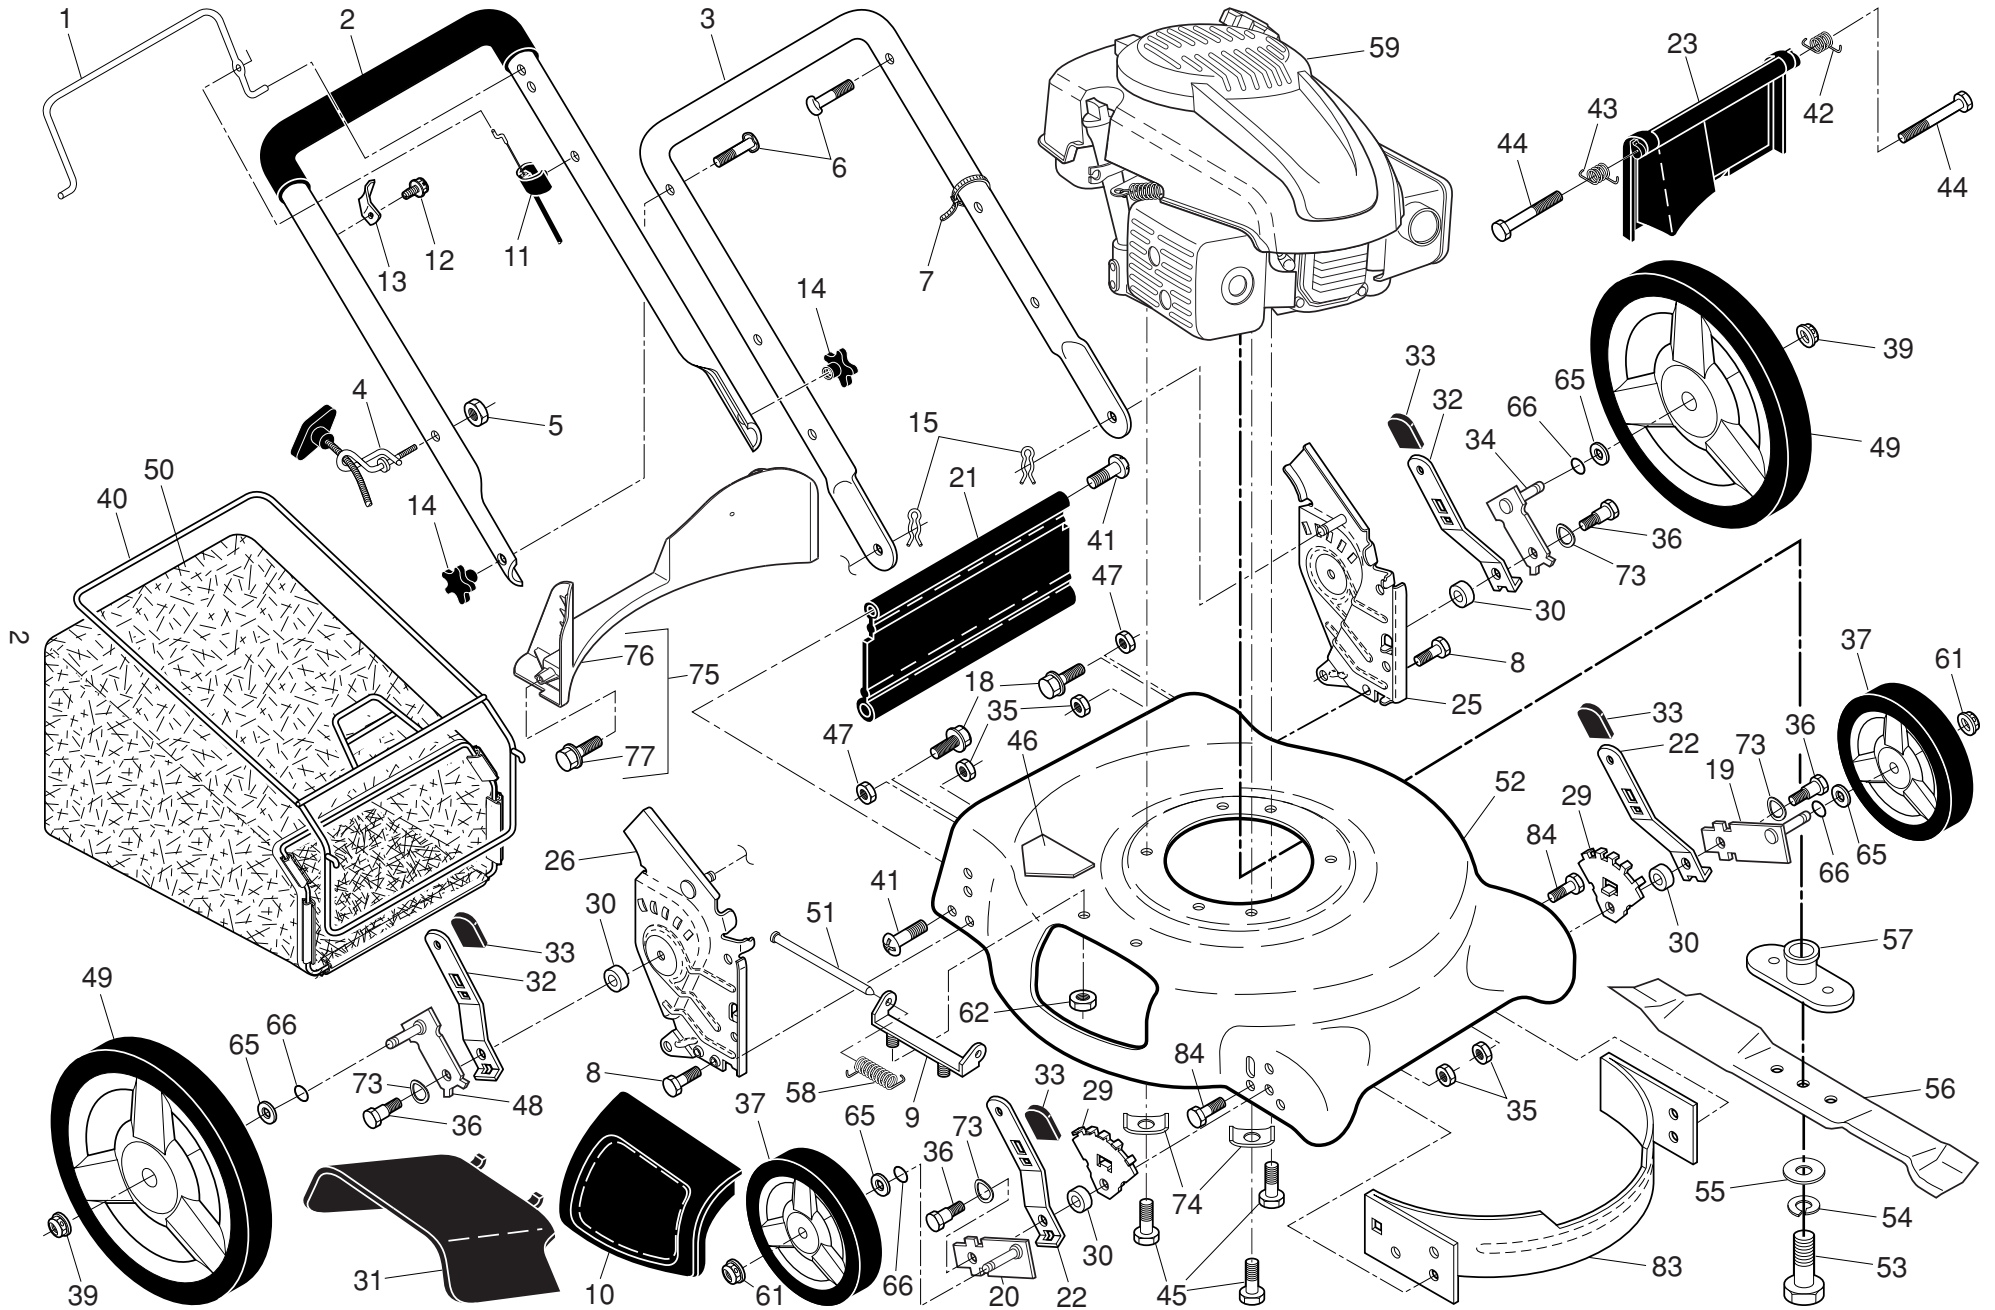

HUSQVARNA ROTARY LAWN MOWER - - MODEL NO. 7021KP (96133001701) - PRODUCT NO. 961 33 00-17

HUSQVARNA ROTARY LAWN MOWER - - MODEL NO. 7021KP (96133001701) - PRODUCT NO. 961 33 00-17

KEY NO.	PART NO.	DESCRIPTION
1	532 19 72-03	Control Bar
2	532 44 85-16	Upper Handle (Includes Foam Grip)
3	532 43 47-26	Lower Handle
4	532 19 47-88	Rope Guide
5	532 13 20-04	Locknut, Hex 1/4-20
6	532 19 15-74	Handle Bolt
7	532 06 64-26	Wire Tie
8	874 78 05-12	Hex Bolt 5/16-18 x 3/4
9	532 15 41-32	Hinge Bracket Assembly
10	532 18 55-89	Mulcher Door
11	532 44 09-34	Engine Zone Control Cable
12	532 17 88-48	Hex Washer Head Screw #10-24 x 1/2
13	532 43 00-34	Up-Stop Bracket
14	532 18 23-98	Handle Knob
15	532 05 17-93	Hairpin Cotter
18	817 60 04-06	Screw 1/4-20 x 3/8
19	532 40 66-89	Axle Arm Assembly, Front, LH
20	532 40 66-90	Axle Arm Assembly, Front, RH
21	532 41 86-55	Kit, Rear Skirt
22	532 40 64-28	Selector Spring, Front
23	532 41 06-03	Rear Door Assembly
25	532 44 65-60	Handle Bracket Assembly, LH
26	532 44 65-62	Handle Bracket Assembly, RH
29	532 41 05-94	Wheel Adjusting Bracket, Front
30	532 40 16-29	Spacer
31	532 18 55-95	Discharge Deflector
32	532 44 15-59	Selector Spring, Rear
33	532 70 10-37	Selector Knob
34	532 41 06-00	Axle Arm Assembly, Rear, LH
35	532 42 65-89	Nut, Hex
36	532 40 16-38	Shoulder Bolt 5/16-18
37	532 41 08-31	Wheel & Tire Assembly, Front 8 x 1-3/4
39	532 40 91-49	Nut, Hex, Flangelock
40	532 41 19-49	Frame, Grassbag
41	532 19 41-86	Hinge Screw

NOTE: All component dimensions given in U.S. inches. 1 inch = 25.4 mm. **IMPORTANT:** Use only Original Equipment Manufacturer (O.E.M.) replacement parts. Failure to do so could be hazardous, damage your lawn mower and void your warranty.