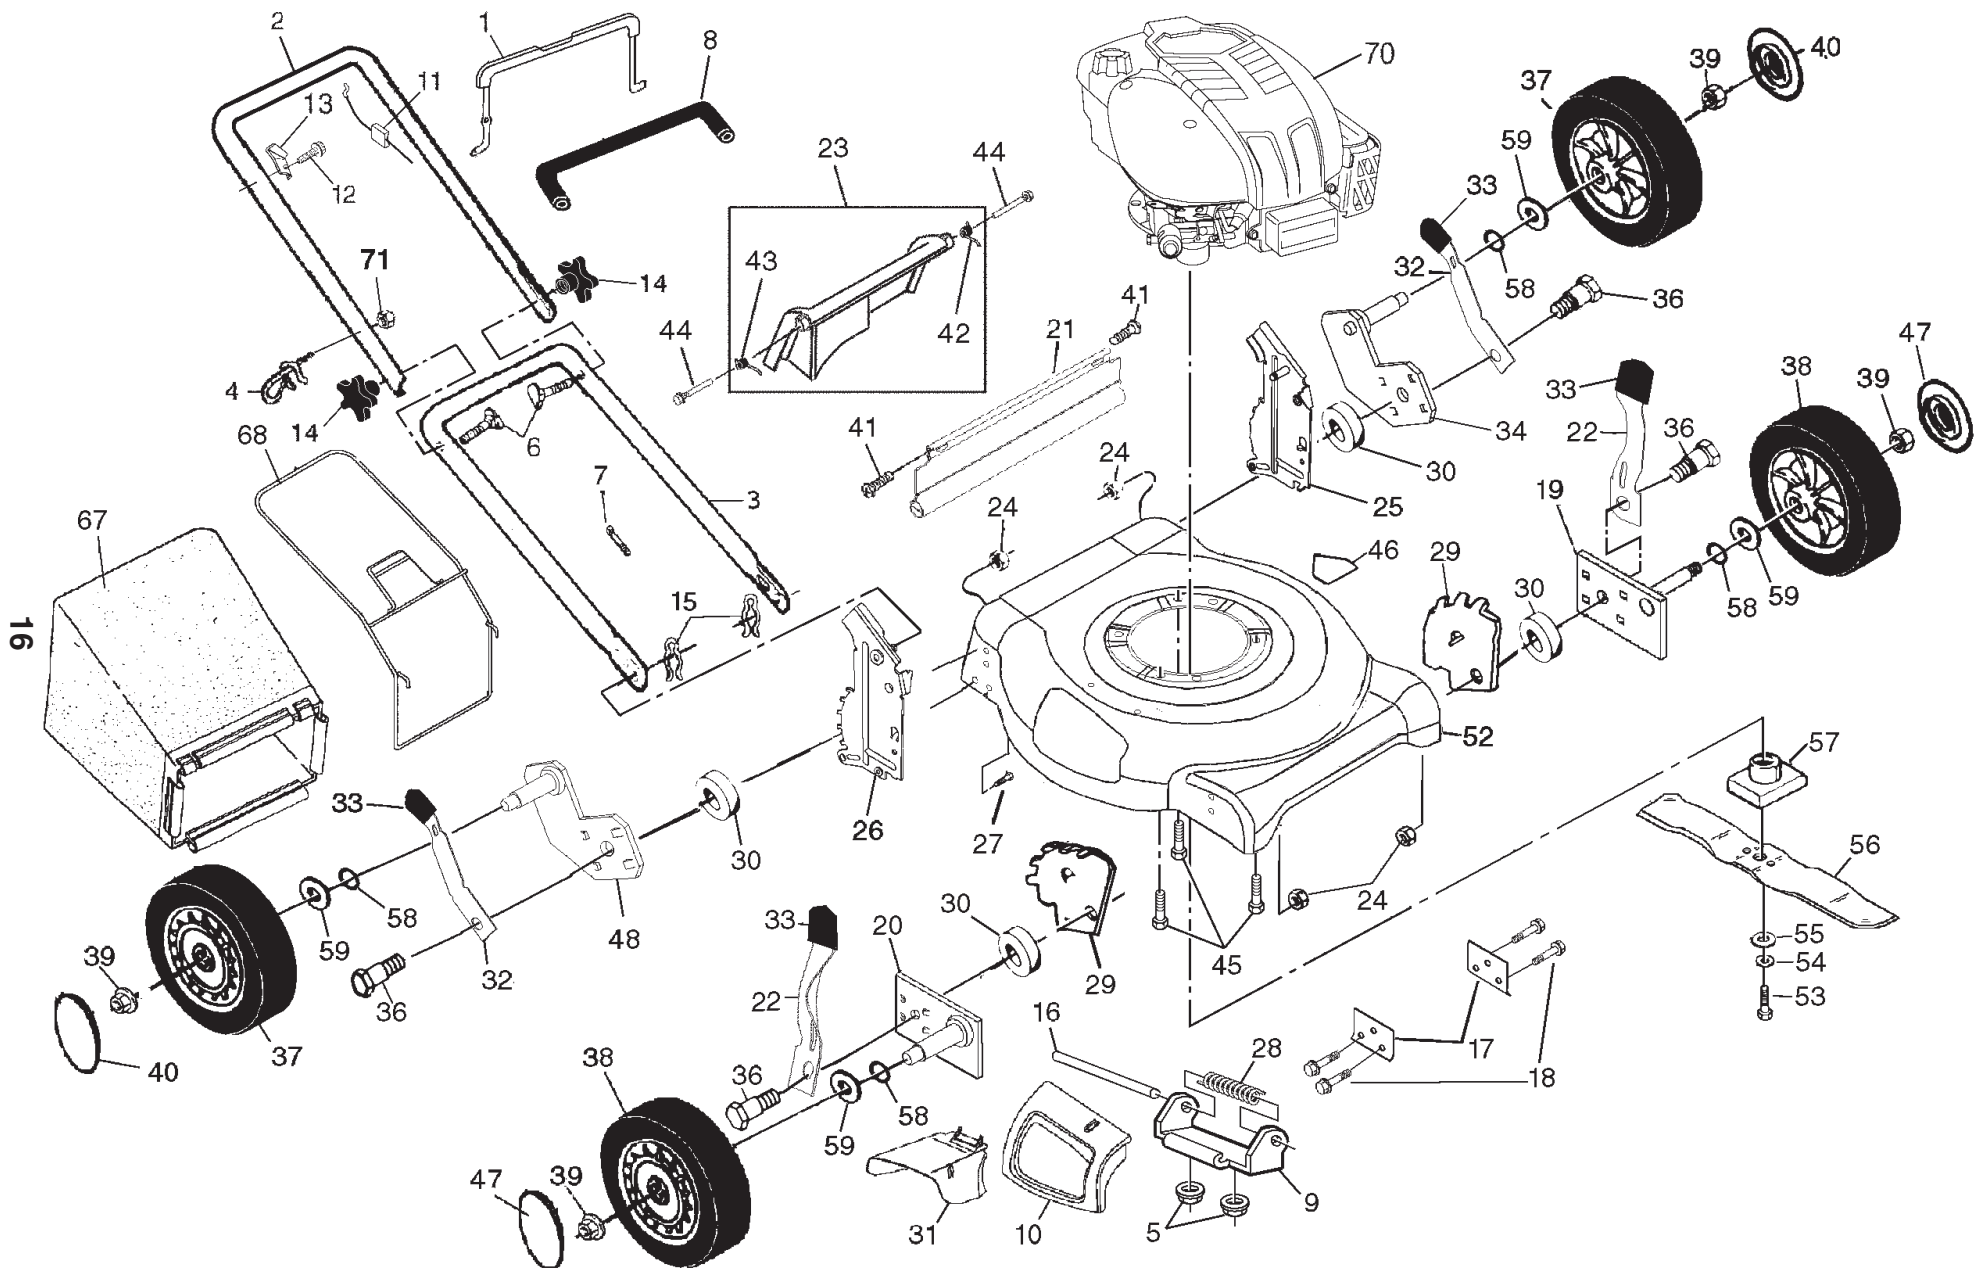

ROTARY LAWN MOWER - - MODEL NUMBER 7021CM (7021CMB) - PRODUCT NUMBER 954 22 40-88

ROTARY LAWN MOWER - - MODEL NUMBER 7021CM (7021CMB) - PRODUCT NUMBER 954 22 40-88

KEY NO.	PART NO.	DESCRIPTION
1	532 17 65-55	Control Bar
2	532 17 36-58	Upper Handle, with Grip
3	532 17 41-10	Lower Handle
4	532 17 95-85	Rope Guide
5	873 80 04-00	Locknut 1/4-20
6	532 13 19-59	Handle Bolt
7	532 06 64-26	Wire Tie
8	532 16 42-65	Grip, Foam
9	532 15 41-32	Hinge Bracket
10	532 18 55-89	Mulcher Door
11	532 17 65-56	Engine Zone Control Cable
12	532 75 06-34	Hex Washer Head Screw
13	532 12 52-03	Up-Stop Bracket
14	532 18 55-88	Handle Knob
15	532 05 17-93	Hairpin Cotter
16	532 14 72-86	Hinge Rod
17	532 17 41-12	Support Bracket
18	817 60 04-06	Screw
19	532 18 92-78	Axle Arm Assembly - LF
20	532 18 92-77	Axle Arm Assembly - RF
21	532 18 89-87	Rear Skirt
22	532 16 85-99	Selector Spring - Front
23	532 18 66-12	Rear Door Assembly Kit (Includes Springs)
24	873 93 05-00	Locknut 5/16-18
25	532 17 41-05	Handle Bracket Assembly (Left)
26	532 17 41-06	Handle Bracket Assembly (Right)
27	532 85 18-56	Screw 1/4-20 x 3/8
28	532 15 21-24	Hinge Spring
29	532 16 57-04	Wheel Adjusting Bracket - Front
30	532 18 39-01	Spacer
31	532 18 55-95	Clip on Discharge Guard
32	532 18 57-16	Selector Spring - Rear
33	532 18 55-74	Selector Knob

NOTE: All component dimensions given in U.S. inches.
1 inch = 25.4 mm