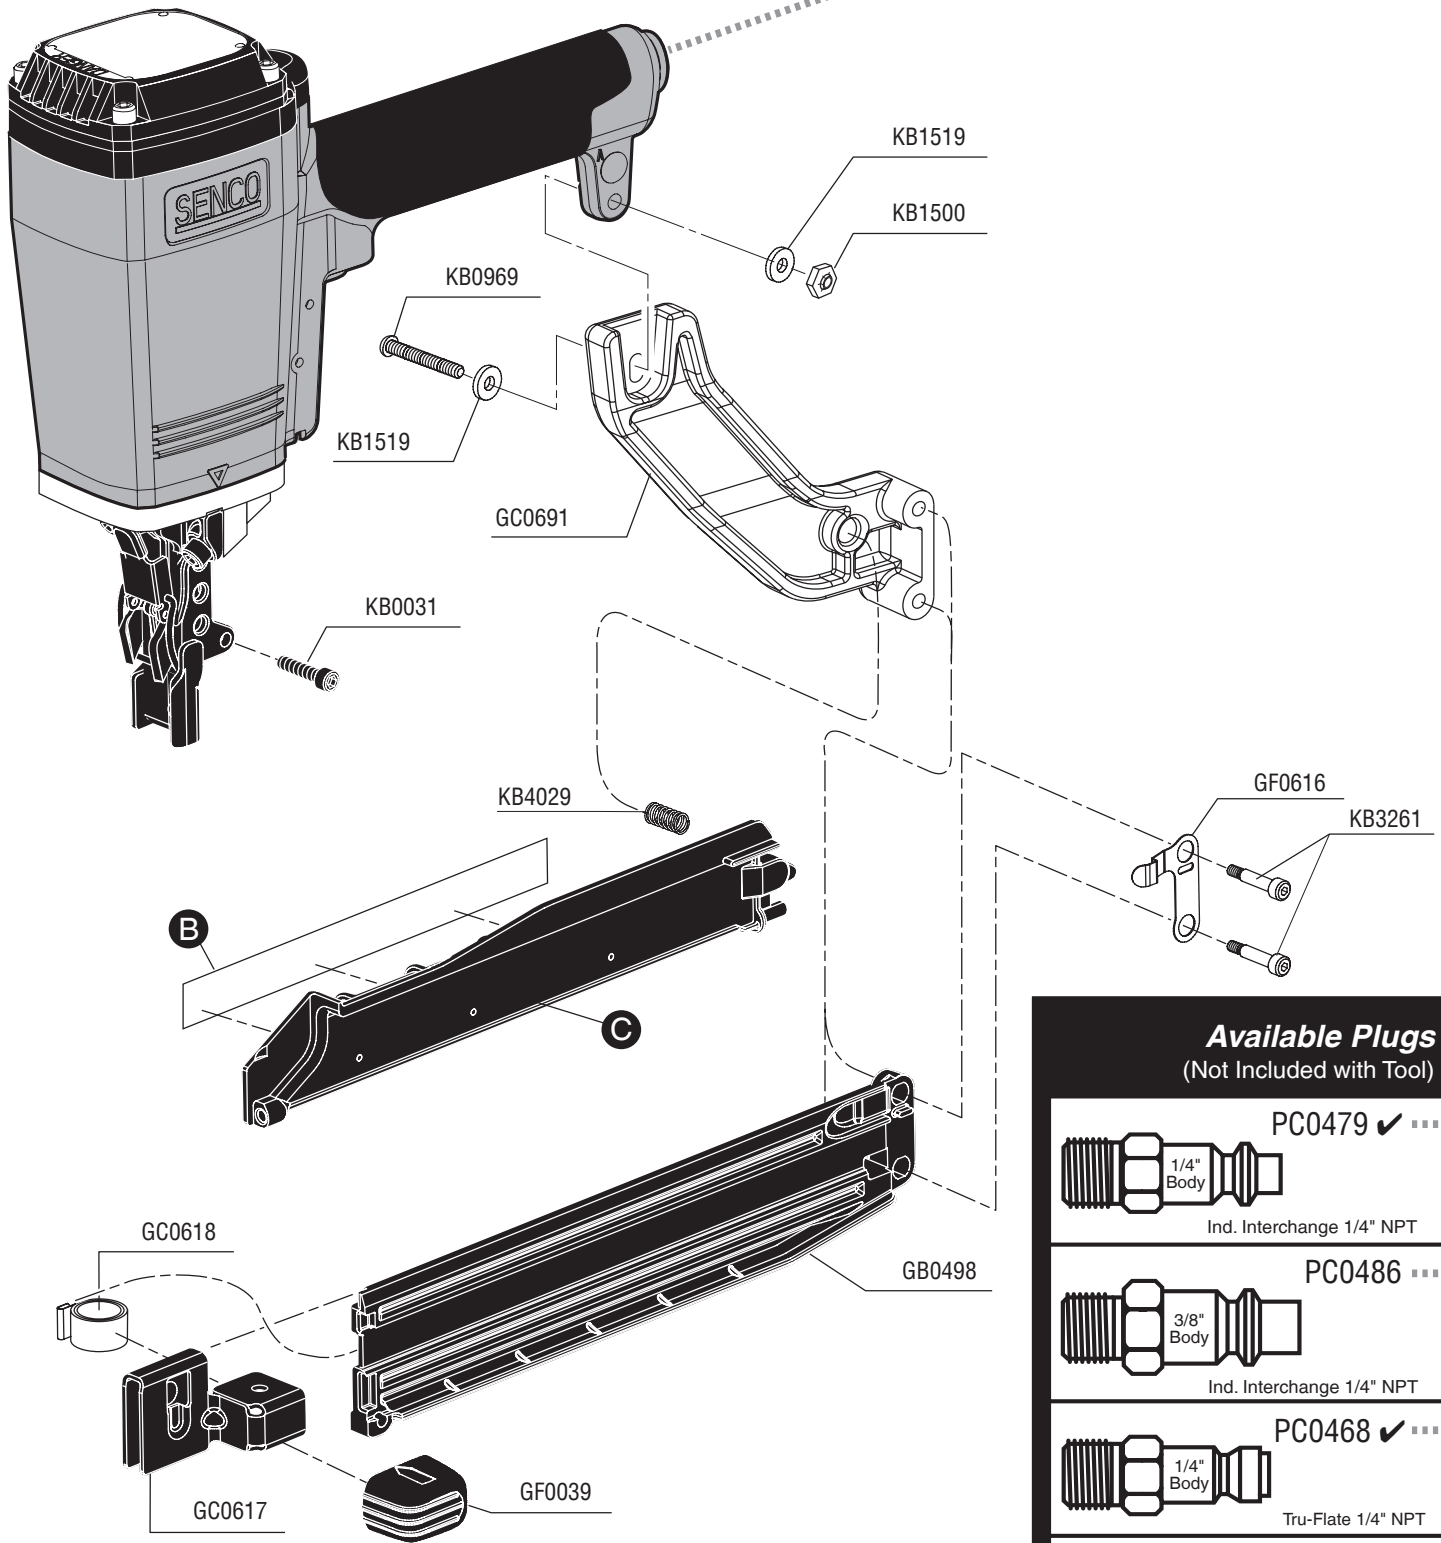

KC0062	HC0148
	HC0211
	KB3495
	KC0027
Contact Actuation HA0107	
KC0062	HC0288
	KB4131
	HF0010
	KB3495
	KB4130
	KC0027
	KB5152
Single Sequential HA0106	

Available Plugs (Not Included with Tool)

	PC0479 ✓
1/4" Body	
Ind. Interchange 1/4" NPT	
	PC0486
3/8" Body	
Ind. Interchange 1/4" NPT	
	PC0468 ✓
1/4" Body	
Tru-Flate 1/4" NPT	
	PC0474
3/8" Body	
Tru-Flate 1/4" NPT	