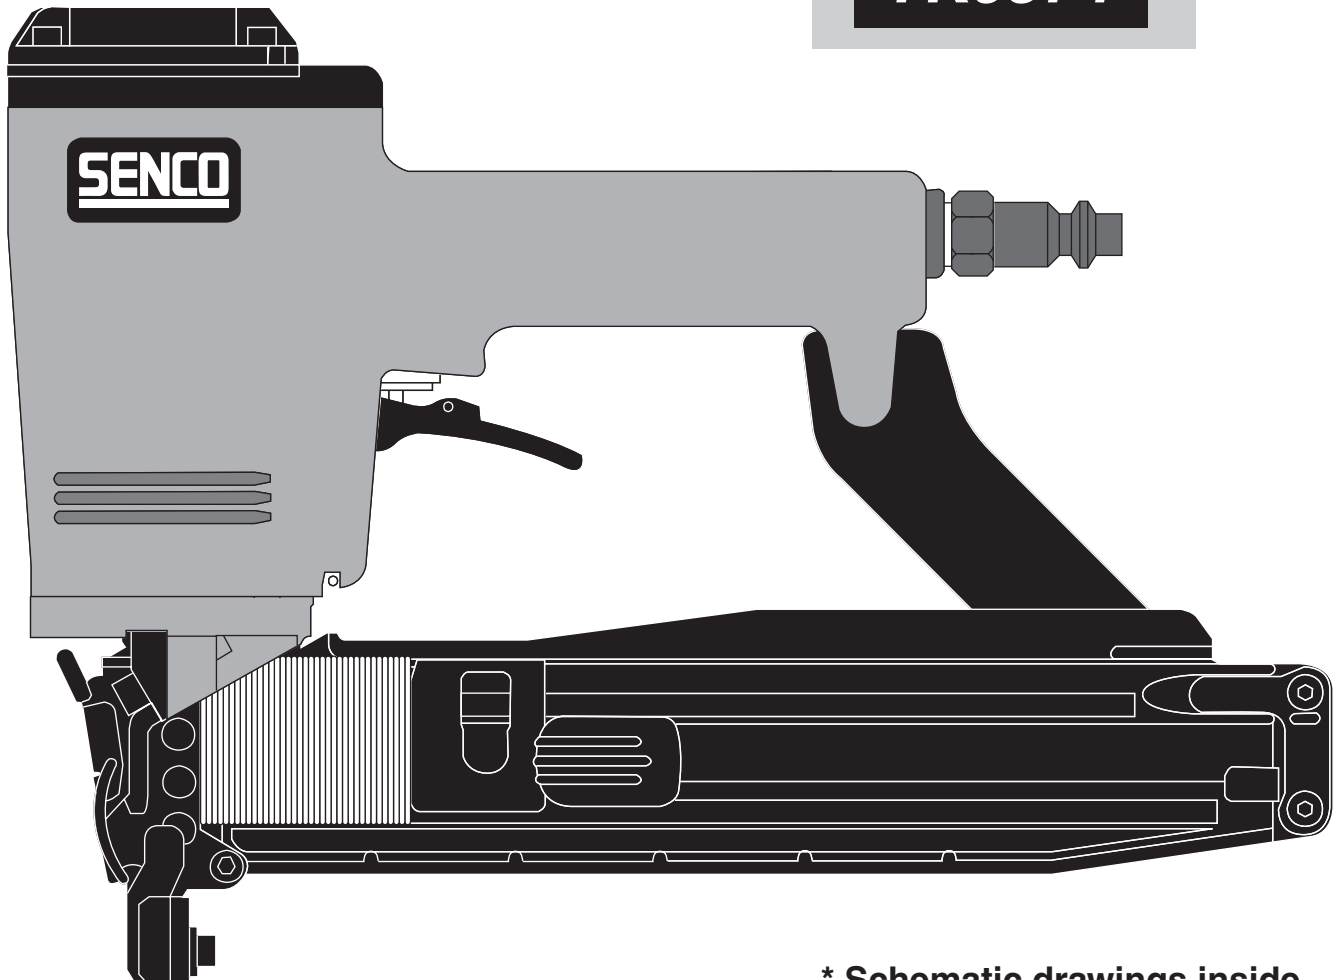

SNS40

Parts Reference Guide

Repair Kit

YK0374

* Schematic drawings inside

Senco Brands Inc.
4270 Ivy Pointe Blvd.
Cincinnati, Ohio 45245
Visit Our Website: www.senco.com
EU Website: www.verpa-senco.com

Questions? Comments? call SENCO's toll-free Action-line:
1-800-543-4596 or e-mail: toolprof@senco.com