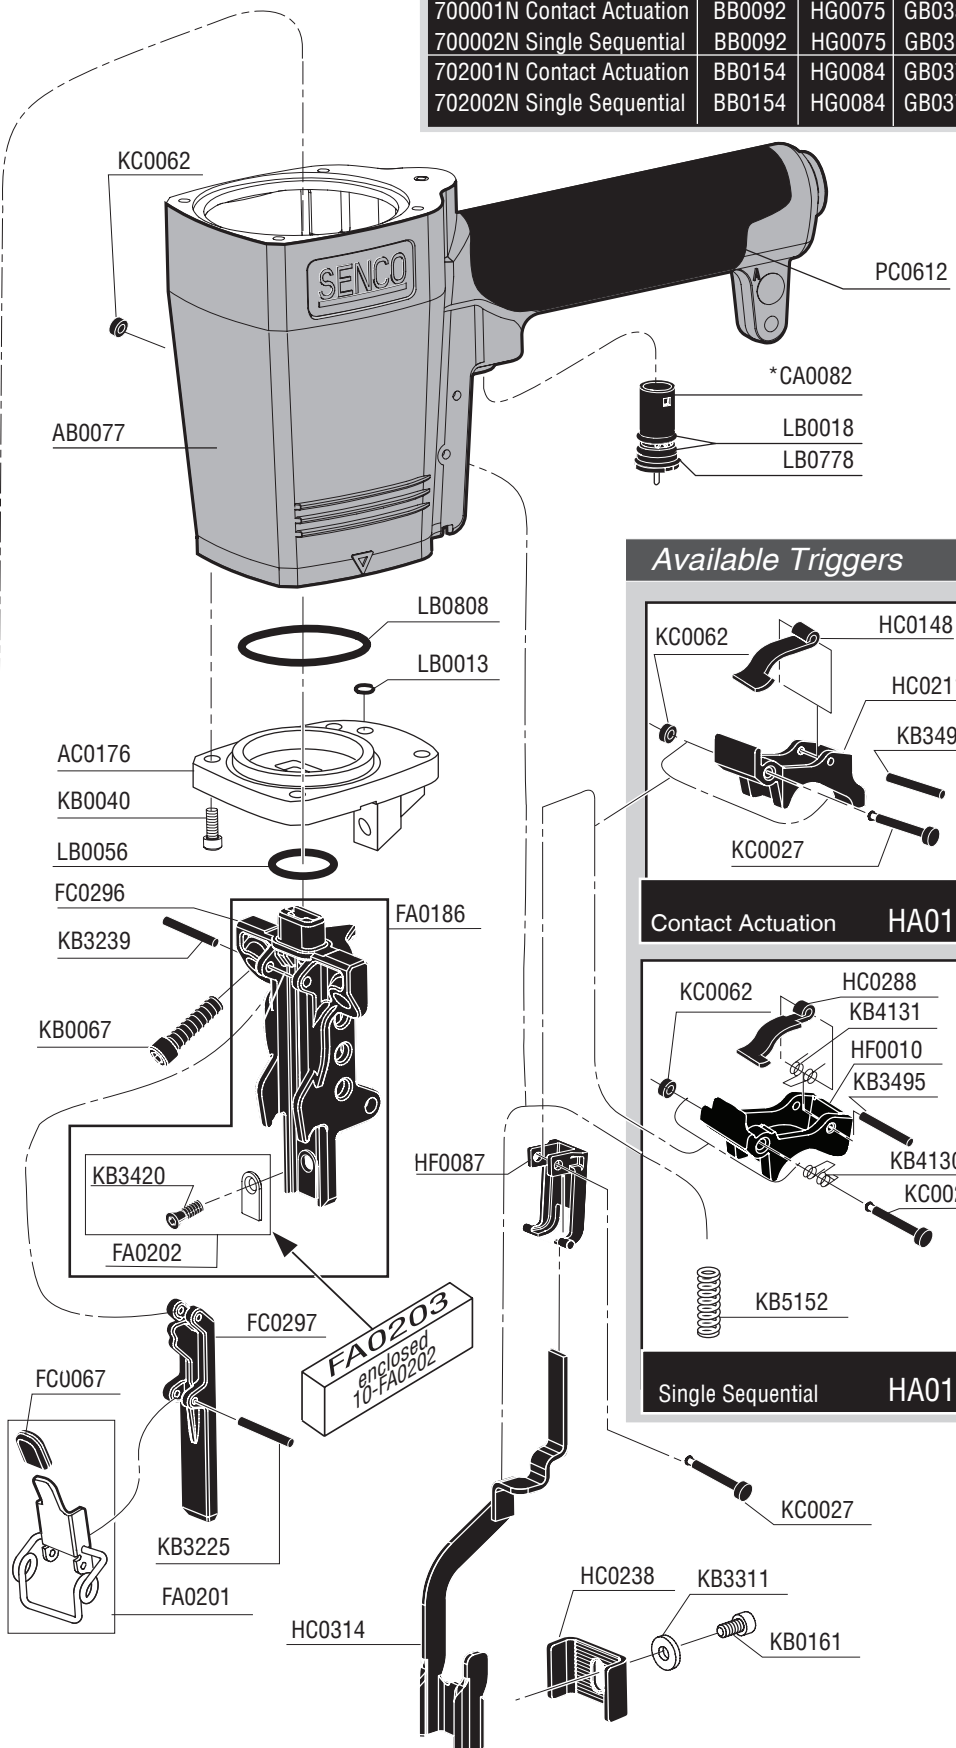

SNS40

Parts Reference Guide

Repair Kit

YK0374

* Schematic drawings inside

Senco Brands Inc.
4270 Ivy Pointe Blvd.
Cincinnati, Ohio 45245
Visit Our Website: www.senco.com
EU Website: www.verpa-senco.com

Questions? Comments? call SENCO's toll-free Action-line:
1-800-543-4596 or e-mail: toolprof@senco.com

Model	A	B	C
700001N Contact Actuation	BB0092	HG0075	GB0356
700002N Single Sequential	BB0092	HG0075	GB0356
702001N Contact Actuation	BB0154	HG0084	GB0372
702002N Single Sequential	BB0154	HG0084	GB0372

Available Triggers

KC0062	HC0148
	HC0211
	KB3495
	KC0027
Contact Actuation HA0107	
KC0062	HC0288
	KB4131
	HF0010
	KB3495
	KB4130
	KC0027
	KB5152
Single Sequential HA0106	

Available Plugs (Not Included with Tool)

	PC0479 ✓
1/4" Body	
Ind. Interchange 1/4" NPT	
	PC0486
3/8" Body	
Ind. Interchange 1/4" NPT	
	PC0468 ✓
1/4" Body	
Tru-Flate 1/4" NPT	
	PC0474
3/8" Body	
Tru-Flate 1/4" NPT	