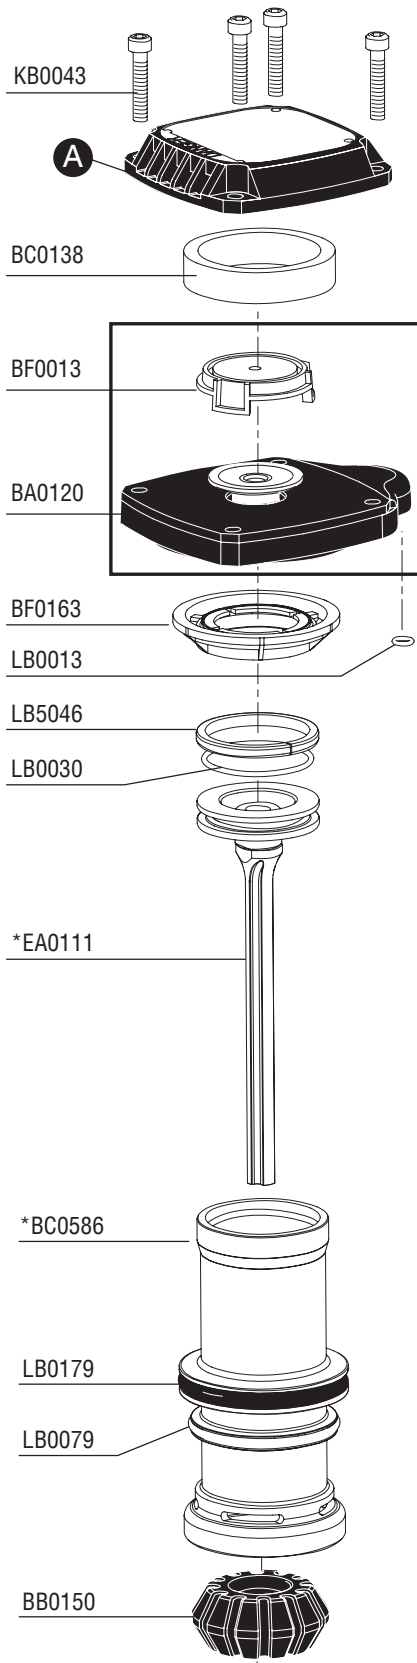

SNS40

Parts Reference Guide

Repair Kit

YK0374

* Schematic drawings inside

Senco Brands Inc.
4270 Ivy Pointe Blvd.
Cincinnati, Ohio 45245
Visit Our Website: www.senco.com
EU Website: www.verpa-senco.com

Questions? Comments? call SENCO's toll-free Action-line:
1-800-543-4596 or e-mail: toolprof@senco.com

Model	A	B	C
700001N Contact Actuation	BB0092	HG0075	GB0356
700002N Single Sequential	BB0092	HG0075	GB0356
702001N Contact Actuation	BB0154	HG0084	GB0372
702002N Single Sequential	BB0154	HG0084	GB0372

Available Triggers

KC0062	HC0148
	HC0211
	KB3495
	KC0027
Contact Actuation HA0107	
KC0062	HC0288
	KB4131
	HF0010
	KB3495
	KB4130
	KC0027
	KB5152
Single Sequential HA0106	

Available Plugs (Not Included with Tool)

	PC0479 ✓
1/4" Body	
Ind. Interchange 1/4" NPT	
	PC0486
3/8" Body	
Ind. Interchange 1/4" NPT	
	PC0468 ✓
1/4" Body	
Tru-Flate 1/4" NPT	
	PC0474
3/8" Body	
Tru-Flate 1/4" NPT	