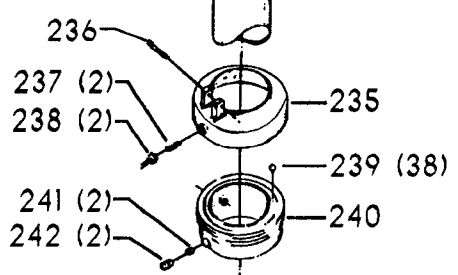

ITEMS ILLUSTRATED BELOW FOR USE WITH EARLY MODELS ONLY

Parts List for 70-392 Type 1

Item Number	Part Number	Description	Qty Required
1	402060545006	REAR GUARD	1
2	000000-00	No Longer Available	4
2	402007520001	WARNING LABEL	1
3	902030502974	SPEED NUT	6
4	402060315003	SHIELD	1
5	000000-00	No Longer Available	2
6	1200248	SHIFTER BRACKET ASSY	1
6	1200248	SHIFTER BRACKET ASSY	1
7	000000-00	No Longer Available	1
8	920040205384	BEARING	1
9	1200865	SPECIAL BOLT	1
10	1200219	ROD	1
11	906855S	CLIP	2
12	904150107008	RING	1
13	402041065010	SHAFT	1
14	927010102633	KEY	1
15	402040195001	CAM	1
16	1200266	SPEED CONTROL SCREW	2
17	489191-00	HEX NUT	2
18	402060545004	FRONT GUARD	1
19	901051931196	SCREW	4
20	901064502250S	DRIVE SCREW	4
21	402060370006	DIAL PLATE	1
22	1200225	PLUG	1
23	901041501111	SET SCREW	1
24	1202610	ROD ASSY	2
25	000000-00	No Longer Available	2

Parts List for 70-392 Type 1

Item Number	Part Number	Description	Qty Required
25	1641138	KNOB	2
26	402040755003	POINTER	1
27	1200224	HUB	1
28	928010413355	COIL SPRING	1
29	901041900225S	SET SCREW	1
30	1200296	MOTOR PLATE ASSY	1
31	000000-00	No Longer Available	4
32	902030002951	SPEED NUT	4
33	901010600649S	CAP SCREW	2
34	902030002951	SPEED NUT	2
35	902010101300S	HEX NUT	4
36	904010101620S	WASHER	4
40	901020100512	MACHINE SCREW	1
41	429010040004	CABLE CLAMP	1
42	901010600605	CAP SCREW	1
43	401040315005	COVER PLATE	4
44	904010101620S	WASHER	4
45	901010619534	BOLT	1
46	905010102718	ROLL PIN	1
47	1200228	COLUMN CLAMP	1
48	000000-00	No Longer Available	1
49	000000-00	No Longer Available	1
50	902010101300S	HEX NUT	2
51	000000-00	No Longer Available	2
52	906485S	SCREW	2
53	906482S	SPEED NUT	2
54	402060575001	HEAD	1