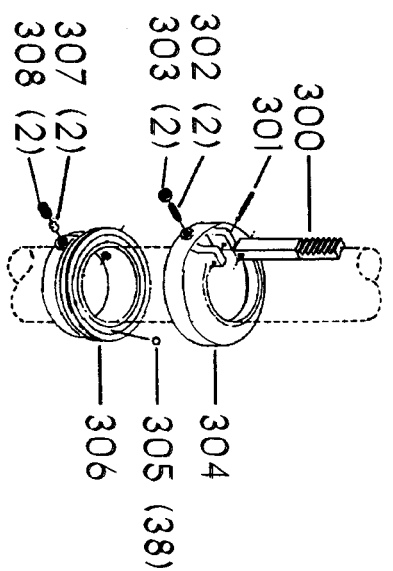

ITEMS ILLUSTRATED BELOW FOR USE WITH EARLY MODELS ONLY

Parts List for 70-392 Type 1

Item Number	Part Number	Description	Qty Required
1	402060545006	REAR GUARD	1
2	000000-00	No Longer Available	4
2	402007520001	WARNING LABEL	1
3	902030502974	SPEED NUT	6
4	402060315003	SHIELD	1
5	000000-00	No Longer Available	2
6	1200248	SHIFTER BRACKET ASSY	1
6	1200248	SHIFTER BRACKET ASSY	1
7	000000-00	No Longer Available	1
8	920040205384	BEARING	1
9	1200865	SPECIAL BOLT	1
10	1200219	ROD	1
11	906855S	CLIP	2
12	904150107008	RING	1
13	402041065010	SHAFT	1
14	927010102633	KEY	1
15	402040195001	CAM	1
16	1200266	SPEED CONTROL SCREW	2
17	489191-00	HEX NUT	2
18	402060545004	FRONT GUARD	1
19	901051931196	SCREW	4
20	901064502250S	DRIVE SCREW	4
21	402060370006	DIAL PLATE	1
22	1200225	PLUG	1
23	901041501111	SET SCREW	1
24	1202610	ROD ASSY	2
25	000000-00	No Longer Available	2

Parts List for 70-392 Type 1

Item Number	Part Number	Description	Qty Required
25	1641138	KNOB	2
26	402040755003	POINTER	1
27	1200224	HUB	1
28	928010413355	COIL SPRING	1
29	901041900225S	SET SCREW	1
30	1200296	MOTOR PLATE ASSY	1
31	000000-00	No Longer Available	4
32	902030002951	SPEED NUT	4
33	901010600649S	CAP SCREW	2
34	902030002951	SPEED NUT	2
35	902010101300S	HEX NUT	4
36	904010101620S	WASHER	4
40	901020100512	MACHINE SCREW	1
41	429010040004	CABLE CLAMP	1
42	901010600605	CAP SCREW	1
43	401040315005	COVER PLATE	4
44	904010101620S	WASHER	4
45	901010619534	BOLT	1
46	905010102718	ROLL PIN	1
47	1200228	COLUMN CLAMP	1
48	000000-00	No Longer Available	1
49	000000-00	No Longer Available	1
50	902010101300S	HEX NUT	2
51	000000-00	No Longer Available	2
52	906485S	SCREW	2
53	906482S	SPEED NUT	2
54	402060575001	HEAD	1