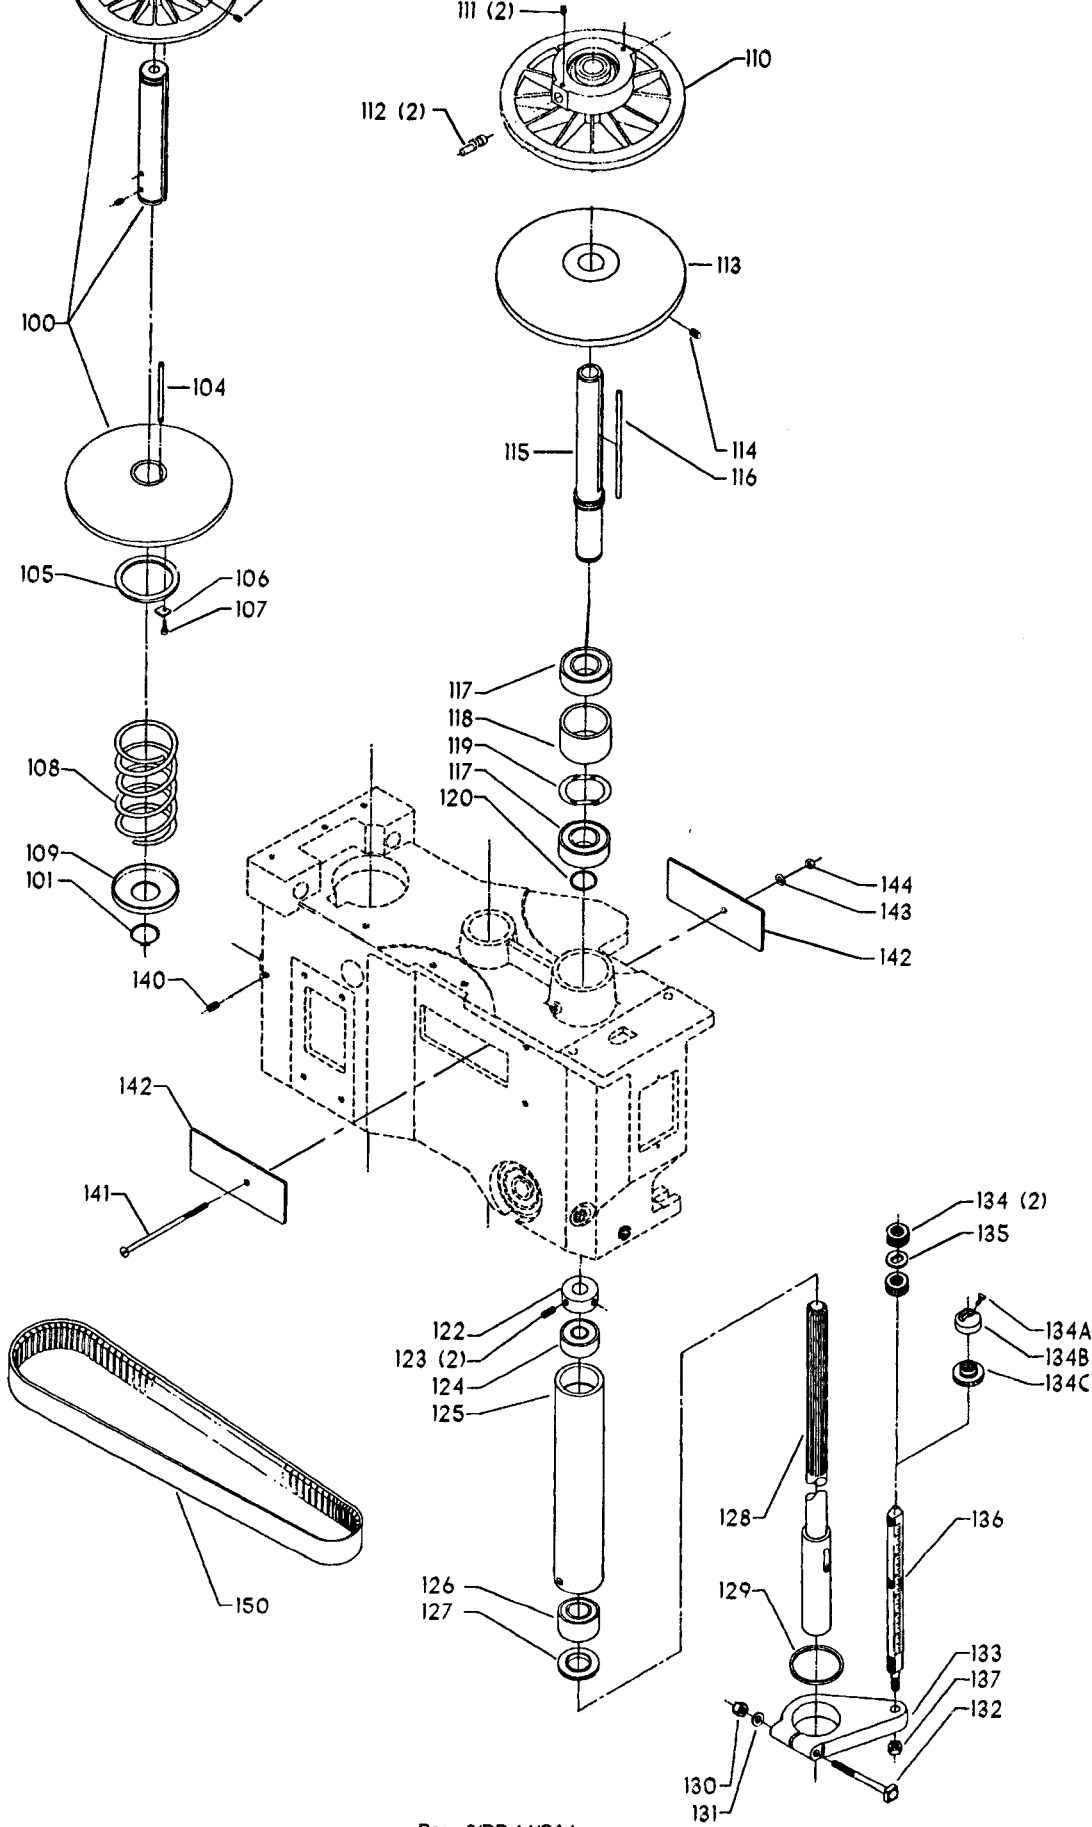

ITEMS ILLUSTRATED BELOW FOR USE WITH EARLY MODELS ONLY

Parts List for 70-392 Type 1

Item Number	Part Number	Description	Qty Required
1	402060545006	REAR GUARD	1
2	000000-00	No Longer Available	4
2	402007520001	WARNING LABEL	1
3	902030502974	SPEED NUT	6
4	402060315003	SHIELD	1
5	000000-00	No Longer Available	2
6	1200248	SHIFTER BRACKET ASSY	1
6	1200248	SHIFTER BRACKET ASSY	1
7	000000-00	No Longer Available	1
8	920040205384	BEARING	1
9	1200865	SPECIAL BOLT	1
10	1200219	ROD	1
11	906855S	CLIP	2
12	904150107008	RING	1
13	402041065010	SHAFT	1
14	927010102633	KEY	1
15	402040195001	CAM	1
16	1200266	SPEED CONTROL SCREW	2
17	489191-00	HEX NUT	2
18	402060545004	FRONT GUARD	1
19	901051931196	SCREW	4
20	901064502250S	DRIVE SCREW	4
21	402060370006	DIAL PLATE	1
22	1200225	PLUG	1
23	901041501111	SET SCREW	1
24	1202610	ROD ASSY	2
25	000000-00	No Longer Available	2

Parts List for 70-392 Type 1

Item Number	Part Number	Description	Qty Required
25	1641138	KNOB	2
26	402040755003	POINTER	1
27	1200224	HUB	1
28	928010413355	COIL SPRING	1
29	901041900225S	SET SCREW	1
30	1200296	MOTOR PLATE ASSY	1
31	000000-00	No Longer Available	4
32	902030002951	SPEED NUT	4
33	901010600649S	CAP SCREW	2
34	902030002951	SPEED NUT	2
35	902010101300S	HEX NUT	4
36	904010101620S	WASHER	4
40	901020100512	MACHINE SCREW	1
41	429010040004	CABLE CLAMP	1
42	901010600605	CAP SCREW	1
43	401040315005	COVER PLATE	4
44	904010101620S	WASHER	4
45	901010619534	BOLT	1
46	905010102718	ROLL PIN	1
47	1200228	COLUMN CLAMP	1
48	000000-00	No Longer Available	1
49	000000-00	No Longer Available	1
50	902010101300S	HEX NUT	2
51	000000-00	No Longer Available	2
52	906485S	SCREW	2
53	906482S	SPEED NUT	2
54	402060575001	HEAD	1