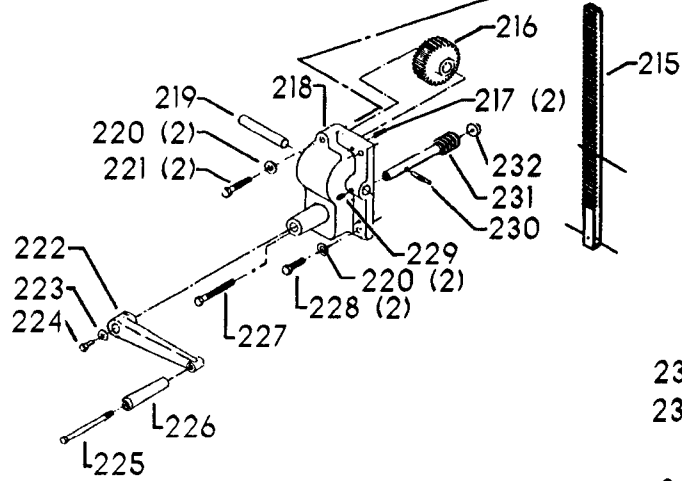

ITEMS ILLUSTRATED BELOW FOR USE WITH EARLY MODELS ONLY

Parts List for 70-392 Type 1

Item Number	Part Number	Description	Qty Required
1	402060545006	REAR GUARD	1
2	000000-00	No Longer Available	4
2	402007520001	WARNING LABEL	1
3	902030502974	SPEED NUT	6
4	402060315003	SHIELD	1
5	000000-00	No Longer Available	2
6	1200248	SHIFTER BRACKET ASSY	1
6	1200248	SHIFTER BRACKET ASSY	1
7	000000-00	No Longer Available	1
8	920040205384	BEARING	1
9	1200865	SPECIAL BOLT	1
10	1200219	ROD	1
11	906855S	CLIP	2
12	904150107008	RING	1
13	402041065010	SHAFT	1
14	927010102633	KEY	1
15	402040195001	CAM	1
16	1200266	SPEED CONTROL SCREW	2
17	489191-00	HEX NUT	2
18	402060545004	FRONT GUARD	1
19	901051931196	SCREW	4
20	901064502250S	DRIVE SCREW	4
21	402060370006	DIAL PLATE	1
22	1200225	PLUG	1
23	901041501111	SET SCREW	1
24	1202610	ROD ASSY	2
25	000000-00	No Longer Available	2

Parts List for 70-392 Type 1

Item Number	Part Number	Description	Qty Required
25	1641138	KNOB	2
26	402040755003	POINTER	1
27	1200224	HUB	1
28	928010413355	COIL SPRING	1
29	901041900225S	SET SCREW	1
30	1200296	MOTOR PLATE ASSY	1
31	000000-00	No Longer Available	4
32	902030002951	SPEED NUT	4
33	901010600649S	CAP SCREW	2
34	902030002951	SPEED NUT	2
35	902010101300S	HEX NUT	4
36	904010101620S	WASHER	4
40	901020100512	MACHINE SCREW	1
41	429010040004	CABLE CLAMP	1
42	901010600605	CAP SCREW	1
43	401040315005	COVER PLATE	4
44	904010101620S	WASHER	4
45	901010619534	BOLT	1
46	905010102718	ROLL PIN	1
47	1200228	COLUMN CLAMP	1
48	000000-00	No Longer Available	1
49	000000-00	No Longer Available	1
50	902010101300S	HEX NUT	2
51	000000-00	No Longer Available	2
52	906485S	SCREW	2
53	906482S	SPEED NUT	2
54	402060575001	HEAD	1