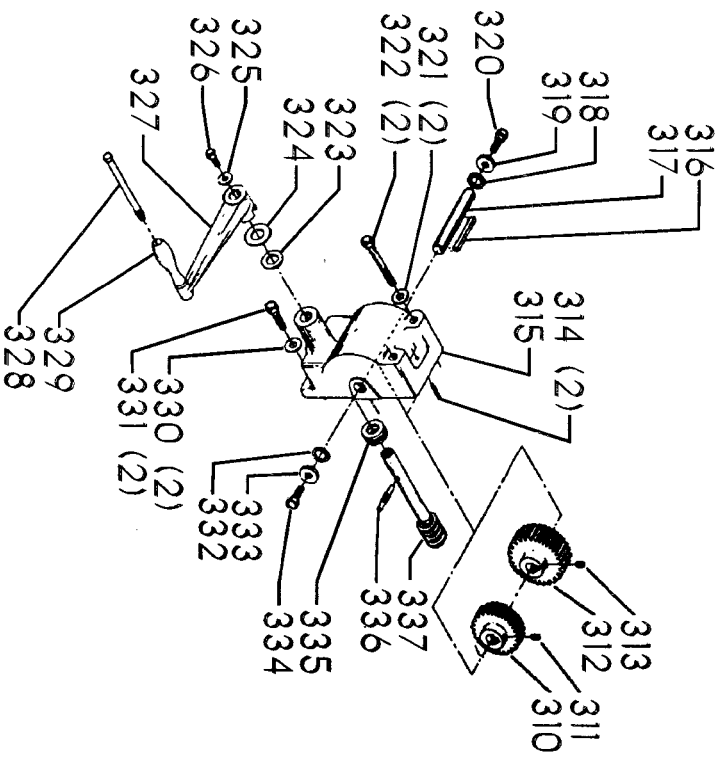

ITEMS ILLUSTRATED BELOW FOR USE WITH EARLY MODELS ONLY

Parts List for 70-392 Type 1

Item Number	Part Number	Description	Qty Required
1	402060545006	REAR GUARD	1
2	000000-00	No Longer Available	4
2	402007520001	WARNING LABEL	1
3	902030502974	SPEED NUT	6
4	402060315003	SHIELD	1
5	000000-00	No Longer Available	2
6	1200248	SHIFTER BRACKET ASSY	1
6	1200248	SHIFTER BRACKET ASSY	1
7	000000-00	No Longer Available	1
8	920040205384	BEARING	1
9	1200865	SPECIAL BOLT	1
10	1200219	ROD	1
11	906855S	CLIP	2
12	904150107008	RING	1
13	402041065010	SHAFT	1
14	927010102633	KEY	1
15	402040195001	CAM	1
16	1200266	SPEED CONTROL SCREW	2
17	489191-00	HEX NUT	2
18	402060545004	FRONT GUARD	1
19	901051931196	SCREW	4
20	901064502250S	DRIVE SCREW	4
21	402060370006	DIAL PLATE	1
22	1200225	PLUG	1
23	901041501111	SET SCREW	1
24	1202610	ROD ASSY	2
25	000000-00	No Longer Available	2

Parts List for 70-392 Type 1

Item Number	Part Number	Description	Qty Required
25	1641138	KNOB	2
26	402040755003	POINTER	1
27	1200224	HUB	1
28	928010413355	COIL SPRING	1
29	901041900225S	SET SCREW	1
30	1200296	MOTOR PLATE ASSY	1
31	000000-00	No Longer Available	4
32	902030002951	SPEED NUT	4
33	901010600649S	CAP SCREW	2
34	902030002951	SPEED NUT	2
35	902010101300S	HEX NUT	4
36	904010101620S	WASHER	4
40	901020100512	MACHINE SCREW	1
41	429010040004	CABLE CLAMP	1
42	901010600605	CAP SCREW	1
43	401040315005	COVER PLATE	4
44	904010101620S	WASHER	4
45	901010619534	BOLT	1
46	905010102718	ROLL PIN	1
47	1200228	COLUMN CLAMP	1
48	000000-00	No Longer Available	1
49	000000-00	No Longer Available	1
50	902010101300S	HEX NUT	2
51	000000-00	No Longer Available	2
52	906485S	SCREW	2
53	906482S	SPEED NUT	2
54	402060575001	HEAD	1