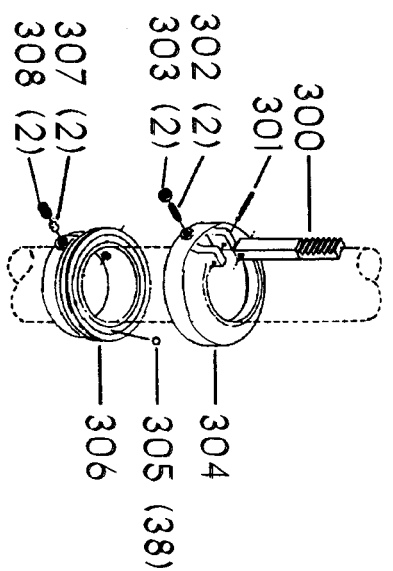

ITEMS ILLUSTRATED BELOW FOR USE WITH EARLY MODELS ONLY

Parts List for 70-391 Type 1

Item Number	Part Number	Description	Qty Required
1	402060545006	REAR GUARD	1
2	000000-00	No Longer Available	4
2	402007520001	WARNING LABEL	1
3	902030502974	SPEED NUT	6
4	402060315003	SHIELD	1
5	000000-00	No Longer Available	2
6	1200248	SHIFTER BRACKET ASSY	1
6	1200248	SHIFTER BRACKET ASSY	1
7	000000-00	No Longer Available	1
8	920040205384	BEARING	1
9	1200865	SPECIAL BOLT	1
10	1200219	ROD	1
11	906855S	CLIP	2
12	904150107008	RING	1
13	402041065010	SHAFT	1
14	927010102633	KEY	1
15	402040195001	CAM	1
16	1200266	SPEED CONTROL SCREW	2
17	489191-00	HEX NUT	2
18	402060545004	FRONT GUARD	1
19	901051931196	SCREW	4
20	901064502250S	DRIVE SCREW	4
21	402060370006	DIAL PLATE	1
22	1200225	PLUG	1
23	901041501111	SET SCREW	1
24	1202610	ROD ASSY	2
25	000000-00	No Longer Available	2

Parts List for 70-391 Type 1

Item Number	Part Number	Description	Qty Required
25	1641138	KNOB	2
26	402040755003	POINTER	1
27	1200224	HUB	1
28	928010413355	COIL SPRING	1
29	901041900225S	SET SCREW	1
30	1200296	MOTOR PLATE ASSY	1
31	000000-00	No Longer Available	4
32	902030002951	SPEED NUT	4
33	901010600649S	CAP SCREW	2
34	902030002951	SPEED NUT	2
35	902010101300S	HEX NUT	4
36	904010101620S	WASHER	4
40	901020100512	MACHINE SCREW	1
41	429010040004	CABLE CLAMP	1
42	901010600605	CAP SCREW	1
43	401040315005	COVER PLATE	4
44	904010101620S	WASHER	4
45	901010619534	BOLT	1
46	905010102718	ROLL PIN	1
47	1200228	COLUMN CLAMP	1
48	000000-00	No Longer Available	1
49	000000-00	No Longer Available	1
50	902010101300S	HEX NUT	2
51	000000-00	No Longer Available	2
52	906485S	SCREW	2
53	906482S	SPEED NUT	2
54	402060575001	HEAD	1