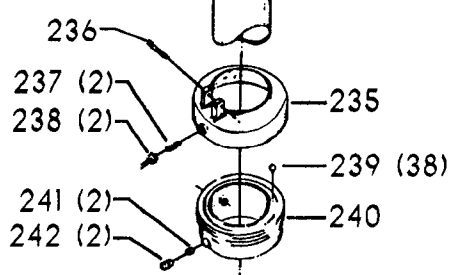

ITEMS ILLUSTRATED BELOW FOR USE WITH EARLY MODELS ONLY

Parts List for 70-391 Type 1

Item Number	Part Number	Description	Qty Required
1	402060545006	REAR GUARD	1
2	000000-00	No Longer Available	4
2	402007520001	WARNING LABEL	1
3	902030502974	SPEED NUT	6
4	402060315003	SHIELD	1
5	000000-00	No Longer Available	2
6	1200248	SHIFTER BRACKET ASSY	1
6	1200248	SHIFTER BRACKET ASSY	1
7	000000-00	No Longer Available	1
8	920040205384	BEARING	1
9	1200865	SPECIAL BOLT	1
10	1200219	ROD	1
11	906855S	CLIP	2
12	904150107008	RING	1
13	402041065010	SHAFT	1
14	927010102633	KEY	1
15	402040195001	CAM	1
16	1200266	SPEED CONTROL SCREW	2
17	489191-00	HEX NUT	2
18	402060545004	FRONT GUARD	1
19	901051931196	SCREW	4
20	901064502250S	DRIVE SCREW	4
21	402060370006	DIAL PLATE	1
22	1200225	PLUG	1
23	901041501111	SET SCREW	1
24	1202610	ROD ASSY	2
25	000000-00	No Longer Available	2

Parts List for 70-391 Type 1

Item Number	Part Number	Description	Qty Required
25	1641138	KNOB	2
26	402040755003	POINTER	1
27	1200224	HUB	1
28	928010413355	COIL SPRING	1
29	901041900225S	SET SCREW	1
30	1200296	MOTOR PLATE ASSY	1
31	000000-00	No Longer Available	4
32	902030002951	SPEED NUT	4
33	901010600649S	CAP SCREW	2
34	902030002951	SPEED NUT	2
35	902010101300S	HEX NUT	4
36	904010101620S	WASHER	4
40	901020100512	MACHINE SCREW	1
41	429010040004	CABLE CLAMP	1
42	901010600605	CAP SCREW	1
43	401040315005	COVER PLATE	4
44	904010101620S	WASHER	4
45	901010619534	BOLT	1
46	905010102718	ROLL PIN	1
47	1200228	COLUMN CLAMP	1
48	000000-00	No Longer Available	1
49	000000-00	No Longer Available	1
50	902010101300S	HEX NUT	2
51	000000-00	No Longer Available	2
52	906485S	SCREW	2
53	906482S	SPEED NUT	2
54	402060575001	HEAD	1