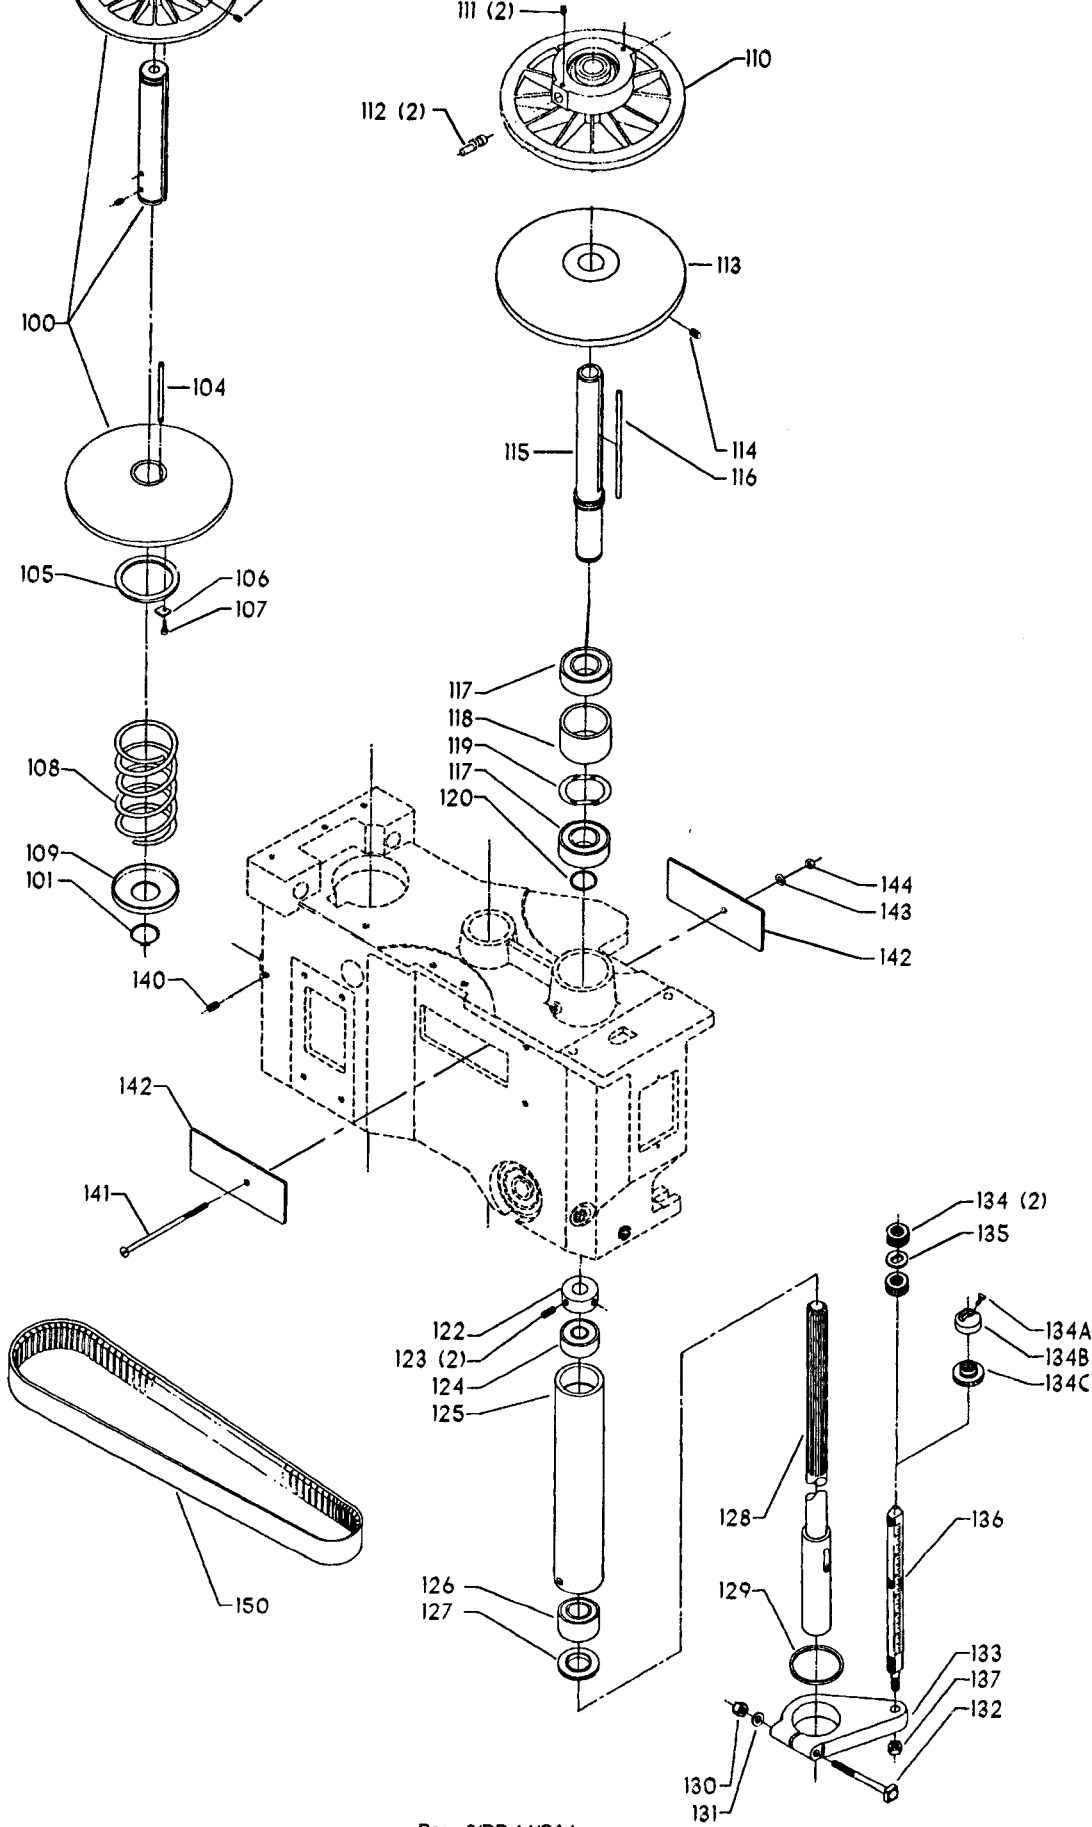

ITEMS ILLUSTRATED BELOW FOR USE WITH EARLY MODELS ONLY

Parts List for 70-391 Type 1

Item Number	Part Number	Description	Qty Required
1	402060545006	REAR GUARD	1
2	000000-00	No Longer Available	4
2	402007520001	WARNING LABEL	1
3	902030502974	SPEED NUT	6
4	402060315003	SHIELD	1
5	000000-00	No Longer Available	2
6	1200248	SHIFTER BRACKET ASSY	1
6	1200248	SHIFTER BRACKET ASSY	1
7	000000-00	No Longer Available	1
8	920040205384	BEARING	1
9	1200865	SPECIAL BOLT	1
10	1200219	ROD	1
11	906855S	CLIP	2
12	904150107008	RING	1
13	402041065010	SHAFT	1
14	927010102633	KEY	1
15	402040195001	CAM	1
16	1200266	SPEED CONTROL SCREW	2
17	489191-00	HEX NUT	2
18	402060545004	FRONT GUARD	1
19	901051931196	SCREW	4
20	901064502250S	DRIVE SCREW	4
21	402060370006	DIAL PLATE	1
22	1200225	PLUG	1
23	901041501111	SET SCREW	1
24	1202610	ROD ASSY	2
25	000000-00	No Longer Available	2

Parts List for 70-391 Type 1

Item Number	Part Number	Description	Qty Required
25	1641138	KNOB	2
26	402040755003	POINTER	1
27	1200224	HUB	1
28	928010413355	COIL SPRING	1
29	901041900225S	SET SCREW	1
30	1200296	MOTOR PLATE ASSY	1
31	000000-00	No Longer Available	4
32	902030002951	SPEED NUT	4
33	901010600649S	CAP SCREW	2
34	902030002951	SPEED NUT	2
35	902010101300S	HEX NUT	4
36	904010101620S	WASHER	4
40	901020100512	MACHINE SCREW	1
41	429010040004	CABLE CLAMP	1
42	901010600605	CAP SCREW	1
43	401040315005	COVER PLATE	4
44	904010101620S	WASHER	4
45	901010619534	BOLT	1
46	905010102718	ROLL PIN	1
47	1200228	COLUMN CLAMP	1
48	000000-00	No Longer Available	1
49	000000-00	No Longer Available	1
50	902010101300S	HEX NUT	2
51	000000-00	No Longer Available	2
52	906485S	SCREW	2
53	906482S	SPEED NUT	2
54	402060575001	HEAD	1