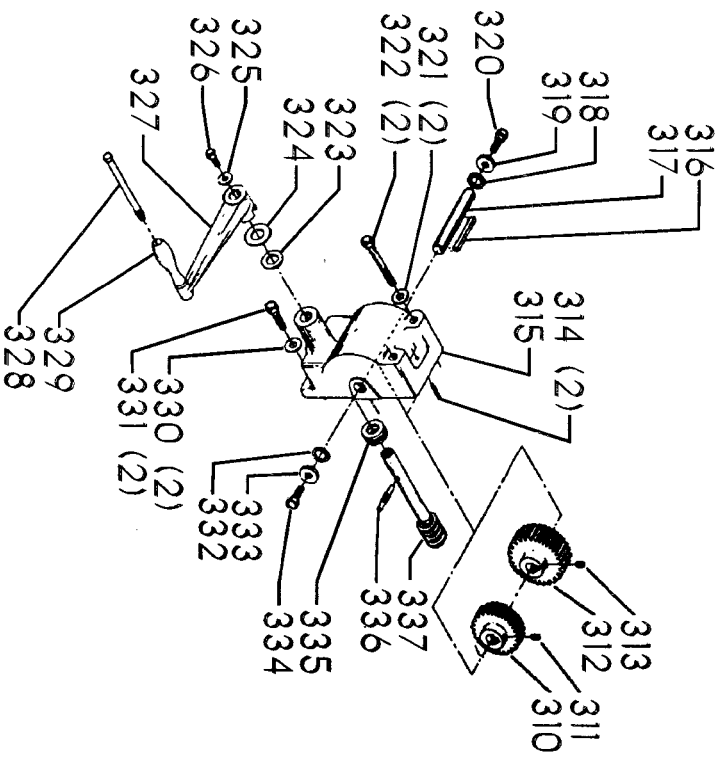

ITEMS ILLUSTRATED BELOW FOR USE WITH EARLY MODELS ONLY

Parts List for 70-391 Type 1

Item Number	Part Number	Description	Qty Required
1	402060545006	REAR GUARD	1
2	000000-00	No Longer Available	4
2	402007520001	WARNING LABEL	1
3	902030502974	SPEED NUT	6
4	402060315003	SHIELD	1
5	000000-00	No Longer Available	2
6	1200248	SHIFTER BRACKET ASSY	1
6	1200248	SHIFTER BRACKET ASSY	1
7	000000-00	No Longer Available	1
8	920040205384	BEARING	1
9	1200865	SPECIAL BOLT	1
10	1200219	ROD	1
11	906855S	CLIP	2
12	904150107008	RING	1
13	402041065010	SHAFT	1
14	927010102633	KEY	1
15	402040195001	CAM	1
16	1200266	SPEED CONTROL SCREW	2
17	489191-00	HEX NUT	2
18	402060545004	FRONT GUARD	1
19	901051931196	SCREW	4
20	901064502250S	DRIVE SCREW	4
21	402060370006	DIAL PLATE	1
22	1200225	PLUG	1
23	901041501111	SET SCREW	1
24	1202610	ROD ASSY	2
25	000000-00	No Longer Available	2

Parts List for 70-391 Type 1

Item Number	Part Number	Description	Qty Required
25	1641138	KNOB	2
26	402040755003	POINTER	1
27	1200224	HUB	1
28	928010413355	COIL SPRING	1
29	901041900225S	SET SCREW	1
30	1200296	MOTOR PLATE ASSY	1
31	000000-00	No Longer Available	4
32	902030002951	SPEED NUT	4
33	901010600649S	CAP SCREW	2
34	902030002951	SPEED NUT	2
35	902010101300S	HEX NUT	4
36	904010101620S	WASHER	4
40	901020100512	MACHINE SCREW	1
41	429010040004	CABLE CLAMP	1
42	901010600605	CAP SCREW	1
43	401040315005	COVER PLATE	4
44	904010101620S	WASHER	4
45	901010619534	BOLT	1
46	905010102718	ROLL PIN	1
47	1200228	COLUMN CLAMP	1
48	000000-00	No Longer Available	1
49	000000-00	No Longer Available	1
50	902010101300S	HEX NUT	2
51	000000-00	No Longer Available	2
52	906485S	SCREW	2
53	906482S	SPEED NUT	2
54	402060575001	HEAD	1