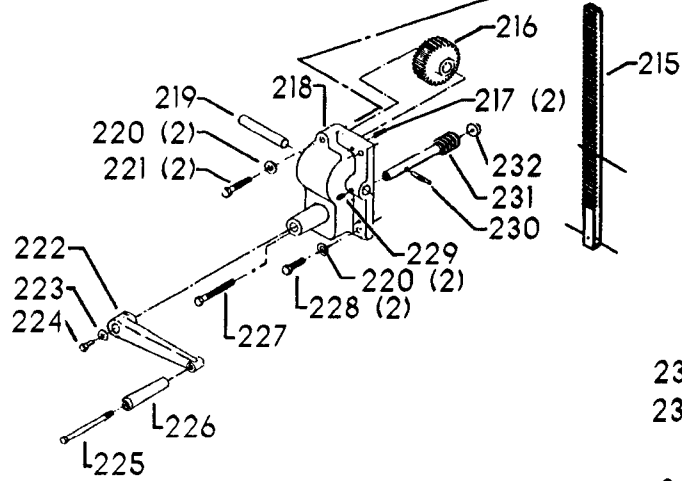

ITEMS ILLUSTRATED BELOW FOR USE WITH EARLY MODELS ONLY

Parts List for 70-391 Type 1

Item Number	Part Number	Description	Qty Required
1	402060545006	REAR GUARD	1
2	000000-00	No Longer Available	4
2	402007520001	WARNING LABEL	1
3	902030502974	SPEED NUT	6
4	402060315003	SHIELD	1
5	000000-00	No Longer Available	2
6	1200248	SHIFTER BRACKET ASSY	1
6	1200248	SHIFTER BRACKET ASSY	1
7	000000-00	No Longer Available	1
8	920040205384	BEARING	1
9	1200865	SPECIAL BOLT	1
10	1200219	ROD	1
11	906855S	CLIP	2
12	904150107008	RING	1
13	402041065010	SHAFT	1
14	927010102633	KEY	1
15	402040195001	CAM	1
16	1200266	SPEED CONTROL SCREW	2
17	489191-00	HEX NUT	2
18	402060545004	FRONT GUARD	1
19	901051931196	SCREW	4
20	901064502250S	DRIVE SCREW	4
21	402060370006	DIAL PLATE	1
22	1200225	PLUG	1
23	901041501111	SET SCREW	1
24	1202610	ROD ASSY	2
25	000000-00	No Longer Available	2

Parts List for 70-391 Type 1

Item Number	Part Number	Description	Qty Required
25	1641138	KNOB	2
26	402040755003	POINTER	1
27	1200224	HUB	1
28	928010413355	COIL SPRING	1
29	901041900225S	SET SCREW	1
30	1200296	MOTOR PLATE ASSY	1
31	000000-00	No Longer Available	4
32	902030002951	SPEED NUT	4
33	901010600649S	CAP SCREW	2
34	902030002951	SPEED NUT	2
35	902010101300S	HEX NUT	4
36	904010101620S	WASHER	4
40	901020100512	MACHINE SCREW	1
41	429010040004	CABLE CLAMP	1
42	901010600605	CAP SCREW	1
43	401040315005	COVER PLATE	4
44	904010101620S	WASHER	4
45	901010619534	BOLT	1
46	905010102718	ROLL PIN	1
47	1200228	COLUMN CLAMP	1
48	000000-00	No Longer Available	1
49	000000-00	No Longer Available	1
50	902010101300S	HEX NUT	2
51	000000-00	No Longer Available	2
52	906485S	SCREW	2
53	906482S	SPEED NUT	2
54	402060575001	HEAD	1