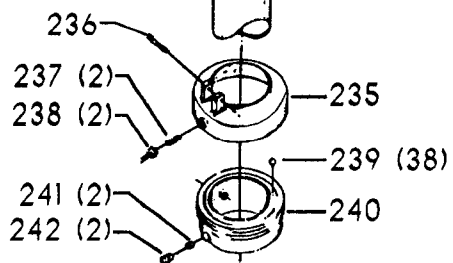

ITEMS ILLUSTRATED BELOW FOR USE WITH EARLY MODELS ONLY

Parts List for 70-385 Type 1

Item Number	Part Number	Description	Qty Required
1	402060545006	REAR GUARD	1
2	000000-00	No Longer Available	4
2	402007520001	WARNING LABEL	1
3	902030502974	SPEED NUT	6
4	402060315003	SHIELD	1
5	000000-00	No Longer Available	2
6	1200248	SHIFTER BRACKET ASSY	1
6	1200248	SHIFTER BRACKET ASSY	1
7	000000-00	No Longer Available	1
8	920040205384	BEARING	1
9	1200865	SPECIAL BOLT	1
10	1200219	ROD	1
11	906855S	CLIP	2
12	904150107008	RING	1
13	402041065010	SHAFT	1
14	927010102633	KEY	1
15	402040195001	CAM	1
16	1200266	SPEED CONTROL SCREW	2
17	489191-00	HEX NUT	2
18	402060545004	FRONT GUARD	1
19	901051931196	SCREW	4
20	901064502250S	DRIVE SCREW	4
21	402060370006	DIAL PLATE	1
22	1200225	PLUG	1
23	901041501111	SET SCREW	1
24	1202610	ROD ASSY	2
25	000000-00	No Longer Available	2

Parts List for 70-385 Type 1

Item Number	Part Number	Description	Qty Required
25	1641138	KNOB	2
26	402040755003	POINTER	1
27	1200224	HUB	1
28	928010413355	COIL SPRING	1
29	901041900225S	SET SCREW	1
30	1200296	MOTOR PLATE ASSY	1
31	000000-00	No Longer Available	4
32	902030002951	SPEED NUT	4
33	901010600649S	CAP SCREW	2
34	902030002951	SPEED NUT	2
35	902010101300S	HEX NUT	4
36	904010101620S	WASHER	4
40	901020100512	MACHINE SCREW	1
41	429010040004	CABLE CLAMP	1
42	901010600605	CAP SCREW	1
43	401040315005	COVER PLATE	4
44	904010101620S	WASHER	4
45	901010619534	BOLT	1
46	905010102718	ROLL PIN	1
47	1200228	COLUMN CLAMP	1
48	000000-00	No Longer Available	1
49	000000-00	No Longer Available	1
50	902010101300S	HEX NUT	2
51	000000-00	No Longer Available	2
52	906485S	SCREW	2
53	906482S	SPEED NUT	2
54	402060575001	HEAD	1