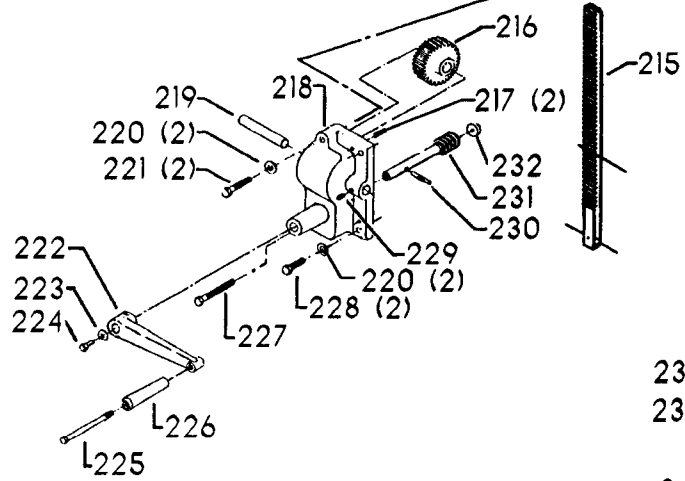

ITEMS ILLUSTRATED BELOW FOR USE WITH EARLY MODELS ONLY

Parts List for 70-385 Type 1

Item Number	Part Number	Description	Qty Required
1	402060545006	REAR GUARD	1
2	000000-00	No Longer Available	4
2	402007520001	WARNING LABEL	1
3	902030502974	SPEED NUT	6
4	402060315003	SHIELD	1
5	000000-00	No Longer Available	2
6	1200248	SHIFTER BRACKET ASSY	1
6	1200248	SHIFTER BRACKET ASSY	1
7	000000-00	No Longer Available	1
8	920040205384	BEARING	1
9	1200865	SPECIAL BOLT	1
10	1200219	ROD	1
11	906855S	CLIP	2
12	904150107008	RING	1
13	402041065010	SHAFT	1
14	927010102633	KEY	1
15	402040195001	CAM	1
16	1200266	SPEED CONTROL SCREW	2
17	489191-00	HEX NUT	2
18	402060545004	FRONT GUARD	1
19	901051931196	SCREW	4
20	901064502250S	DRIVE SCREW	4
21	402060370006	DIAL PLATE	1
22	1200225	PLUG	1
23	901041501111	SET SCREW	1
24	1202610	ROD ASSY	2
25	000000-00	No Longer Available	2

Parts List for 70-385 Type 1

Item Number	Part Number	Description	Qty Required
25	1641138	KNOB	2
26	402040755003	POINTER	1
27	1200224	HUB	1
28	928010413355	COIL SPRING	1
29	901041900225S	SET SCREW	1
30	1200296	MOTOR PLATE ASSY	1
31	000000-00	No Longer Available	4
32	902030002951	SPEED NUT	4
33	901010600649S	CAP SCREW	2
34	902030002951	SPEED NUT	2
35	902010101300S	HEX NUT	4
36	904010101620S	WASHER	4
40	901020100512	MACHINE SCREW	1
41	429010040004	CABLE CLAMP	1
42	901010600605	CAP SCREW	1
43	401040315005	COVER PLATE	4
44	904010101620S	WASHER	4
45	901010619534	BOLT	1
46	905010102718	ROLL PIN	1
47	1200228	COLUMN CLAMP	1
48	000000-00	No Longer Available	1
49	000000-00	No Longer Available	1
50	902010101300S	HEX NUT	2
51	000000-00	No Longer Available	2
52	906485S	SCREW	2
53	906482S	SPEED NUT	2
54	402060575001	HEAD	1