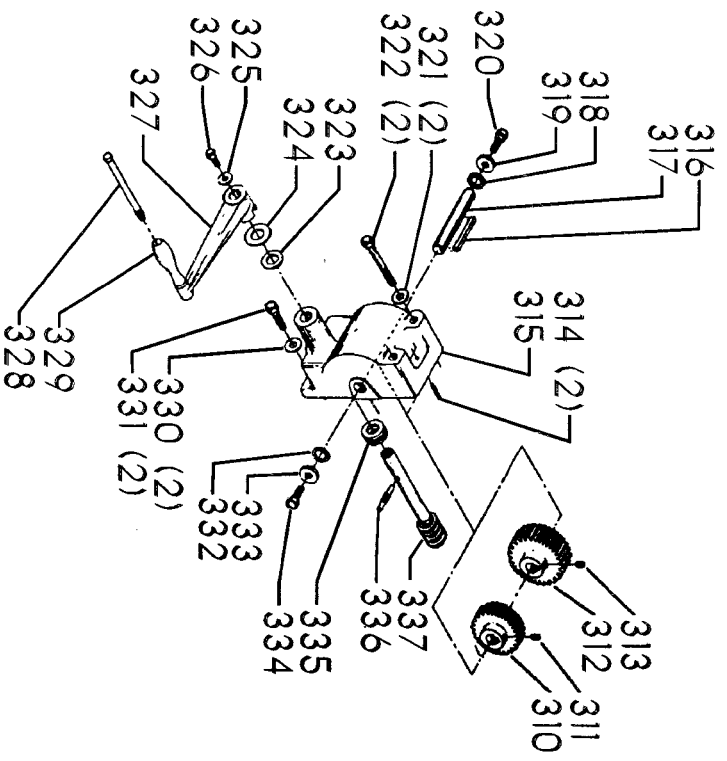

ITEMS ILLUSTRATED BELOW FOR USE WITH EARLY MODELS ONLY

Parts List for 70-385 Type 1

Item Number	Part Number	Description	Qty Required
1	402060545006	REAR GUARD	1
2	000000-00	No Longer Available	4
2	402007520001	WARNING LABEL	1
3	902030502974	SPEED NUT	6
4	402060315003	SHIELD	1
5	000000-00	No Longer Available	2
6	1200248	SHIFTER BRACKET ASSY	1
6	1200248	SHIFTER BRACKET ASSY	1
7	000000-00	No Longer Available	1
8	920040205384	BEARING	1
9	1200865	SPECIAL BOLT	1
10	1200219	ROD	1
11	906855S	CLIP	2
12	904150107008	RING	1
13	402041065010	SHAFT	1
14	927010102633	KEY	1
15	402040195001	CAM	1
16	1200266	SPEED CONTROL SCREW	2
17	489191-00	HEX NUT	2
18	402060545004	FRONT GUARD	1
19	901051931196	SCREW	4
20	901064502250S	DRIVE SCREW	4
21	402060370006	DIAL PLATE	1
22	1200225	PLUG	1
23	901041501111	SET SCREW	1
24	1202610	ROD ASSY	2
25	000000-00	No Longer Available	2

Parts List for 70-385 Type 1

Item Number	Part Number	Description	Qty Required
25	1641138	KNOB	2
26	402040755003	POINTER	1
27	1200224	HUB	1
28	928010413355	COIL SPRING	1
29	901041900225S	SET SCREW	1
30	1200296	MOTOR PLATE ASSY	1
31	000000-00	No Longer Available	4
32	902030002951	SPEED NUT	4
33	901010600649S	CAP SCREW	2
34	902030002951	SPEED NUT	2
35	902010101300S	HEX NUT	4
36	904010101620S	WASHER	4
40	901020100512	MACHINE SCREW	1
41	429010040004	CABLE CLAMP	1
42	901010600605	CAP SCREW	1
43	401040315005	COVER PLATE	4
44	904010101620S	WASHER	4
45	901010619534	BOLT	1
46	905010102718	ROLL PIN	1
47	1200228	COLUMN CLAMP	1
48	000000-00	No Longer Available	1
49	000000-00	No Longer Available	1
50	902010101300S	HEX NUT	2
51	000000-00	No Longer Available	2
52	906485S	SCREW	2
53	906482S	SPEED NUT	2
54	402060575001	HEAD	1