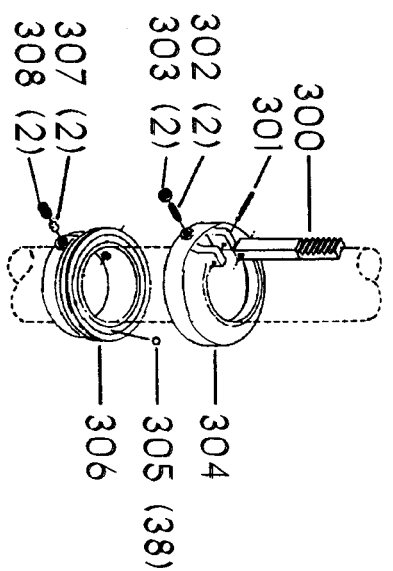

ITEMS ILLUSTRATED BELOW FOR USE WITH EARLY MODELS ONLY

Parts List for 70-385 Type 1

Item Number	Part Number	Description	Qty Required
1	402060545006	REAR GUARD	1
2	000000-00	No Longer Available	4
2	402007520001	WARNING LABEL	1
3	902030502974	SPEED NUT	6
4	402060315003	SHIELD	1
5	000000-00	No Longer Available	2
6	1200248	SHIFTER BRACKET ASSY	1
6	1200248	SHIFTER BRACKET ASSY	1
7	000000-00	No Longer Available	1
8	920040205384	BEARING	1
9	1200865	SPECIAL BOLT	1
10	1200219	ROD	1
11	906855S	CLIP	2
12	904150107008	RING	1
13	402041065010	SHAFT	1
14	927010102633	KEY	1
15	402040195001	CAM	1
16	1200266	SPEED CONTROL SCREW	2
17	489191-00	HEX NUT	2
18	402060545004	FRONT GUARD	1
19	901051931196	SCREW	4
20	901064502250S	DRIVE SCREW	4
21	402060370006	DIAL PLATE	1
22	1200225	PLUG	1
23	901041501111	SET SCREW	1
24	1202610	ROD ASSY	2
25	000000-00	No Longer Available	2

Parts List for 70-385 Type 1

Item Number	Part Number	Description	Qty Required
25	1641138	KNOB	2
26	402040755003	POINTER	1
27	1200224	HUB	1
28	928010413355	COIL SPRING	1
29	901041900225S	SET SCREW	1
30	1200296	MOTOR PLATE ASSY	1
31	000000-00	No Longer Available	4
32	902030002951	SPEED NUT	4
33	901010600649S	CAP SCREW	2
34	902030002951	SPEED NUT	2
35	902010101300S	HEX NUT	4
36	904010101620S	WASHER	4
40	901020100512	MACHINE SCREW	1
41	429010040004	CABLE CLAMP	1
42	901010600605	CAP SCREW	1
43	401040315005	COVER PLATE	4
44	904010101620S	WASHER	4
45	901010619534	BOLT	1
46	905010102718	ROLL PIN	1
47	1200228	COLUMN CLAMP	1
48	000000-00	No Longer Available	1
49	000000-00	No Longer Available	1
50	902010101300S	HEX NUT	2
51	000000-00	No Longer Available	2
52	906485S	SCREW	2
53	906482S	SPEED NUT	2
54	402060575001	HEAD	1