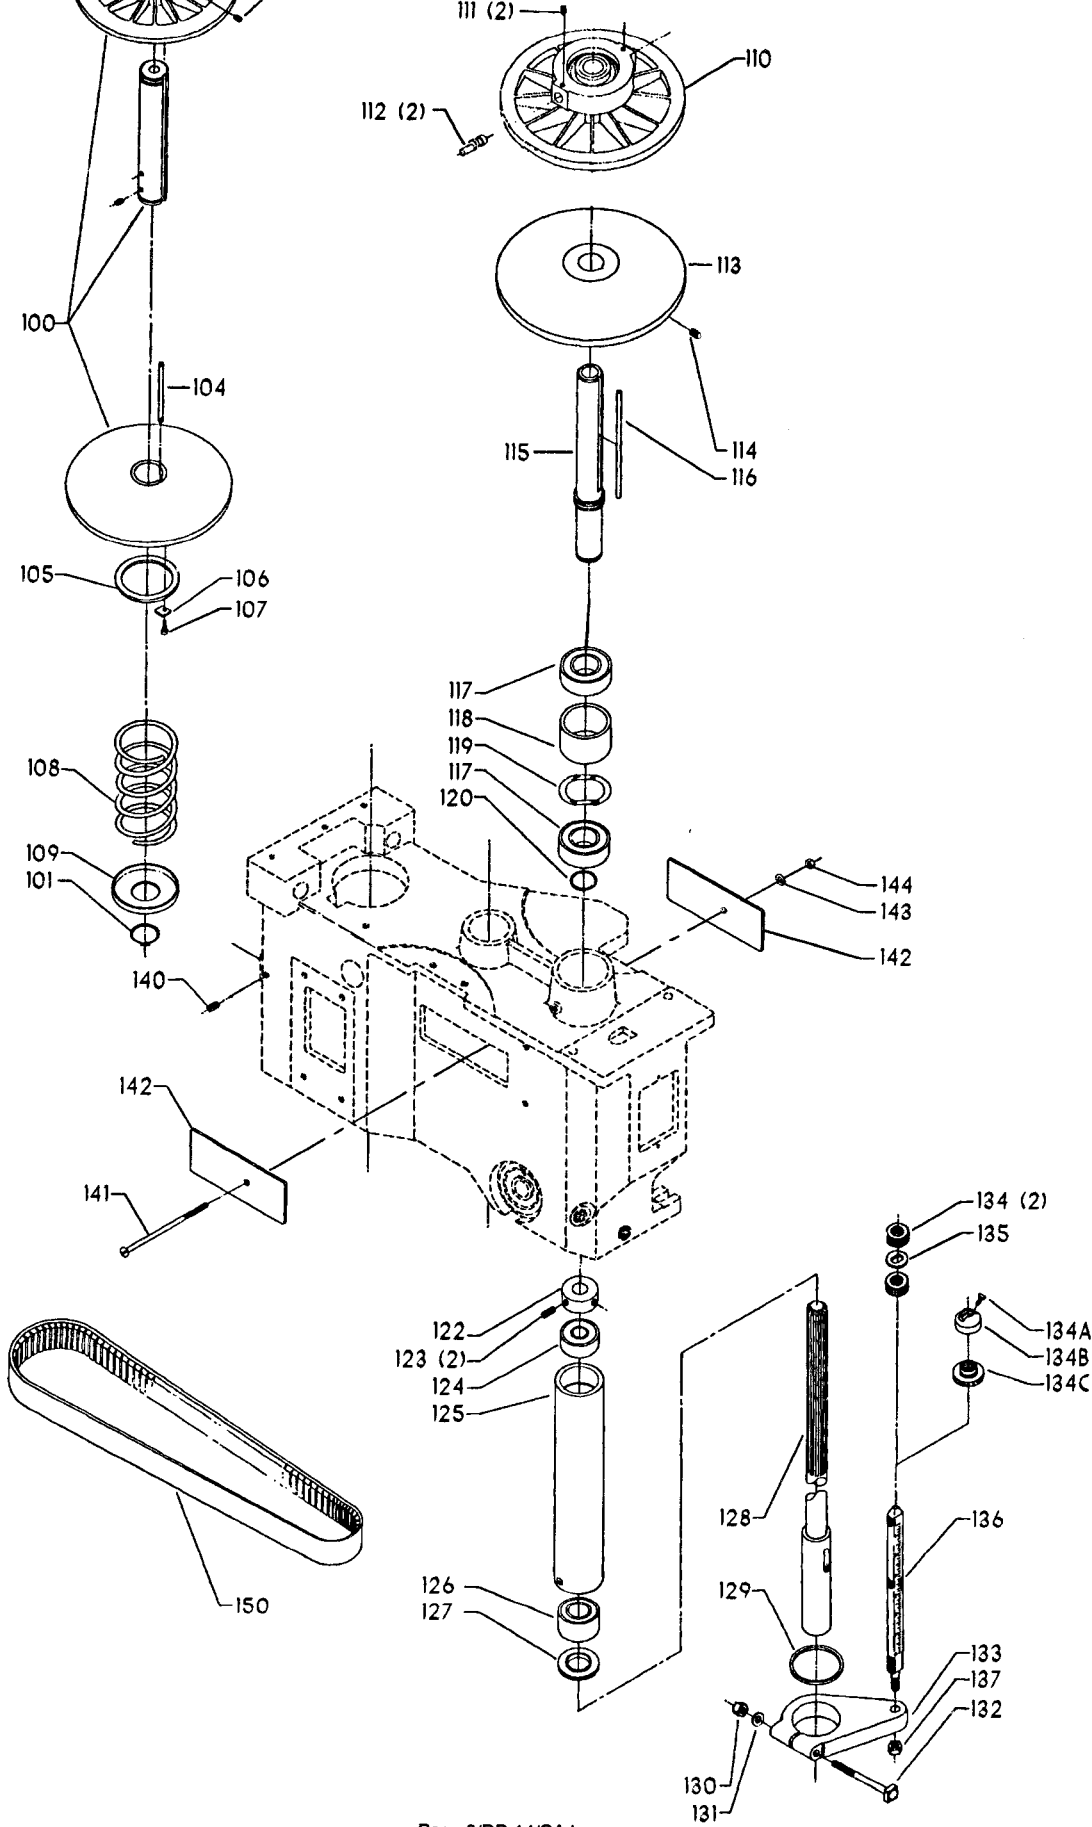

ITEMS ILLUSTRATED BELOW FOR USE WITH EARLY MODELS ONLY

Parts List for 70-385 Type 1

Item Number	Part Number	Description	Qty Required
1	402060545006	REAR GUARD	1
2	000000-00	No Longer Available	4
2	402007520001	WARNING LABEL	1
3	902030502974	SPEED NUT	6
4	402060315003	SHIELD	1
5	000000-00	No Longer Available	2
6	1200248	SHIFTER BRACKET ASSY	1
6	1200248	SHIFTER BRACKET ASSY	1
7	000000-00	No Longer Available	1
8	920040205384	BEARING	1
9	1200865	SPECIAL BOLT	1
10	1200219	ROD	1
11	906855S	CLIP	2
12	904150107008	RING	1
13	402041065010	SHAFT	1
14	927010102633	KEY	1
15	402040195001	CAM	1
16	1200266	SPEED CONTROL SCREW	2
17	489191-00	HEX NUT	2
18	402060545004	FRONT GUARD	1
19	901051931196	SCREW	4
20	901064502250S	DRIVE SCREW	4
21	402060370006	DIAL PLATE	1
22	1200225	PLUG	1
23	901041501111	SET SCREW	1
24	1202610	ROD ASSY	2
25	000000-00	No Longer Available	2

Parts List for 70-385 Type 1

Item Number	Part Number	Description	Qty Required
25	1641138	KNOB	2
26	402040755003	POINTER	1
27	1200224	HUB	1
28	928010413355	COIL SPRING	1
29	901041900225S	SET SCREW	1
30	1200296	MOTOR PLATE ASSY	1
31	000000-00	No Longer Available	4
32	902030002951	SPEED NUT	4
33	901010600649S	CAP SCREW	2
34	902030002951	SPEED NUT	2
35	902010101300S	HEX NUT	4
36	904010101620S	WASHER	4
40	901020100512	MACHINE SCREW	1
41	429010040004	CABLE CLAMP	1
42	901010600605	CAP SCREW	1
43	401040315005	COVER PLATE	4
44	904010101620S	WASHER	4
45	901010619534	BOLT	1
46	905010102718	ROLL PIN	1
47	1200228	COLUMN CLAMP	1
48	000000-00	No Longer Available	1
49	000000-00	No Longer Available	1
50	902010101300S	HEX NUT	2
51	000000-00	No Longer Available	2
52	906485S	SCREW	2
53	906482S	SPEED NUT	2
54	402060575001	HEAD	1