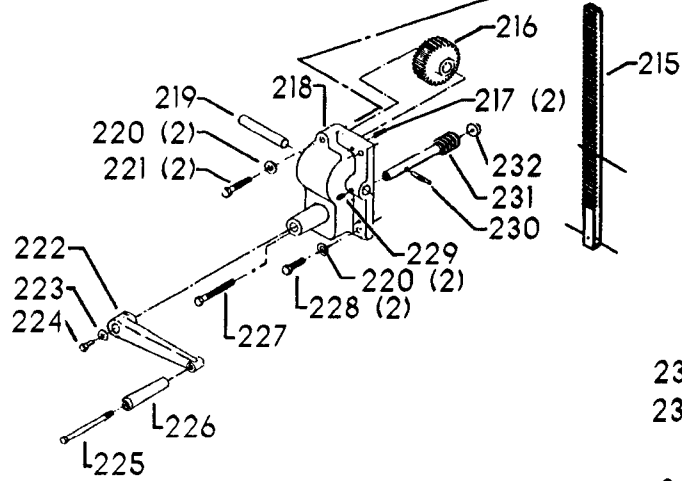

ITEMS ILLUSTRATED BELOW FOR USE WITH EARLY MODELS ONLY

Parts List for 70-381 Type 1

Item Number	Part Number	Description	Qty Required
1	402060545006	REAR GUARD	1
2	000000-00	No Longer Available	4
2	402007520001	WARNING LABEL	1
3	902030502974	SPEED NUT	6
4	402060315003	SHIELD	1
5	000000-00	No Longer Available	2
6	1200248	SHIFTER BRACKET ASSY	1
6	1200248	SHIFTER BRACKET ASSY	1
7	000000-00	No Longer Available	1
8	920040205384	BEARING	1
9	1200865	SPECIAL BOLT	1
10	1200219	ROD	1
11	906855S	CLIP	2
12	904150107008	RING	1
13	402041065010	SHAFT	1
14	927010102633	KEY	1
15	402040195001	CAM	1
16	1200266	SPEED CONTROL SCREW	2
17	489191-00	HEX NUT	2
18	402060545004	FRONT GUARD	1
19	901051931196	SCREW	4
20	901064502250S	DRIVE SCREW	4
21	402060370006	DIAL PLATE	1
22	1200225	PLUG	1
23	901041501111	SET SCREW	1
24	1202610	ROD ASSY	2
25	000000-00	No Longer Available	2

Parts List for 70-381 Type 1

Item Number	Part Number	Description	Qty Required
25	1641138	KNOB	2
26	402040755003	POINTER	1
27	1200224	HUB	1
28	928010413355	COIL SPRING	1
29	901041900225S	SET SCREW	1
30	1200296	MOTOR PLATE ASSY	1
31	000000-00	No Longer Available	4
32	902030002951	SPEED NUT	4
33	901010600649S	CAP SCREW	2
34	902030002951	SPEED NUT	2
35	902010101300S	HEX NUT	4
36	904010101620S	WASHER	4
40	901020100512	MACHINE SCREW	1
41	429010040004	CABLE CLAMP	1
42	901010600605	CAP SCREW	1
43	401040315005	COVER PLATE	4
44	904010101620S	WASHER	4
45	901010619534	BOLT	1
46	905010102718	ROLL PIN	1
47	1200228	COLUMN CLAMP	1
48	000000-00	No Longer Available	1
49	000000-00	No Longer Available	1
50	902010101300S	HEX NUT	2
51	000000-00	No Longer Available	2
52	906485S	SCREW	2
53	906482S	SPEED NUT	2
54	402060575001	HEAD	1