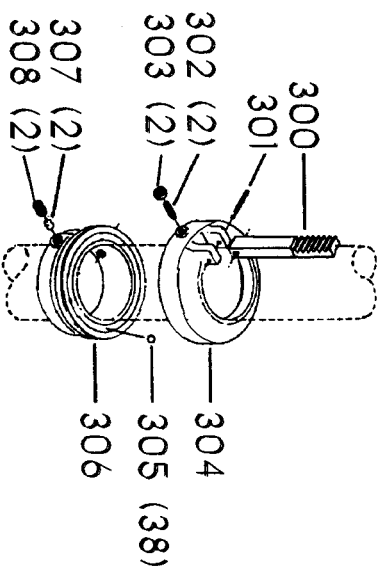

ITEMS ILLUSTRATED BELOW FOR USE WITH EARLY MODELS ONLY

Parts List for 70-381 Type 1

Item Number	Part Number	Description	Qty Required
1	402060545006	REAR GUARD	1
2	000000-00	No Longer Available	4
2	402007520001	WARNING LABEL	1
3	902030502974	SPEED NUT	6
4	402060315003	SHIELD	1
5	000000-00	No Longer Available	2
6	1200248	SHIFTER BRACKET ASSY	1
6	1200248	SHIFTER BRACKET ASSY	1
7	000000-00	No Longer Available	1
8	920040205384	BEARING	1
9	1200865	SPECIAL BOLT	1
10	1200219	ROD	1
11	906855S	CLIP	2
12	904150107008	RING	1
13	402041065010	SHAFT	1
14	927010102633	KEY	1
15	402040195001	CAM	1
16	1200266	SPEED CONTROL SCREW	2
17	489191-00	HEX NUT	2
18	402060545004	FRONT GUARD	1
19	901051931196	SCREW	4
20	901064502250S	DRIVE SCREW	4
21	402060370006	DIAL PLATE	1
22	1200225	PLUG	1
23	901041501111	SET SCREW	1
24	1202610	ROD ASSY	2
25	000000-00	No Longer Available	2

Parts List for 70-381 Type 1

Item Number	Part Number	Description	Qty Required
25	1641138	KNOB	2
26	402040755003	POINTER	1
27	1200224	HUB	1
28	928010413355	COIL SPRING	1
29	901041900225S	SET SCREW	1
30	1200296	MOTOR PLATE ASSY	1
31	000000-00	No Longer Available	4
32	902030002951	SPEED NUT	4
33	901010600649S	CAP SCREW	2
34	902030002951	SPEED NUT	2
35	902010101300S	HEX NUT	4
36	904010101620S	WASHER	4
40	901020100512	MACHINE SCREW	1
41	429010040004	CABLE CLAMP	1
42	901010600605	CAP SCREW	1
43	401040315005	COVER PLATE	4
44	904010101620S	WASHER	4
45	901010619534	BOLT	1
46	905010102718	ROLL PIN	1
47	1200228	COLUMN CLAMP	1
48	000000-00	No Longer Available	1
49	000000-00	No Longer Available	1
50	902010101300S	HEX NUT	2
51	000000-00	No Longer Available	2
52	906485S	SCREW	2
53	906482S	SPEED NUT	2
54	402060575001	HEAD	1