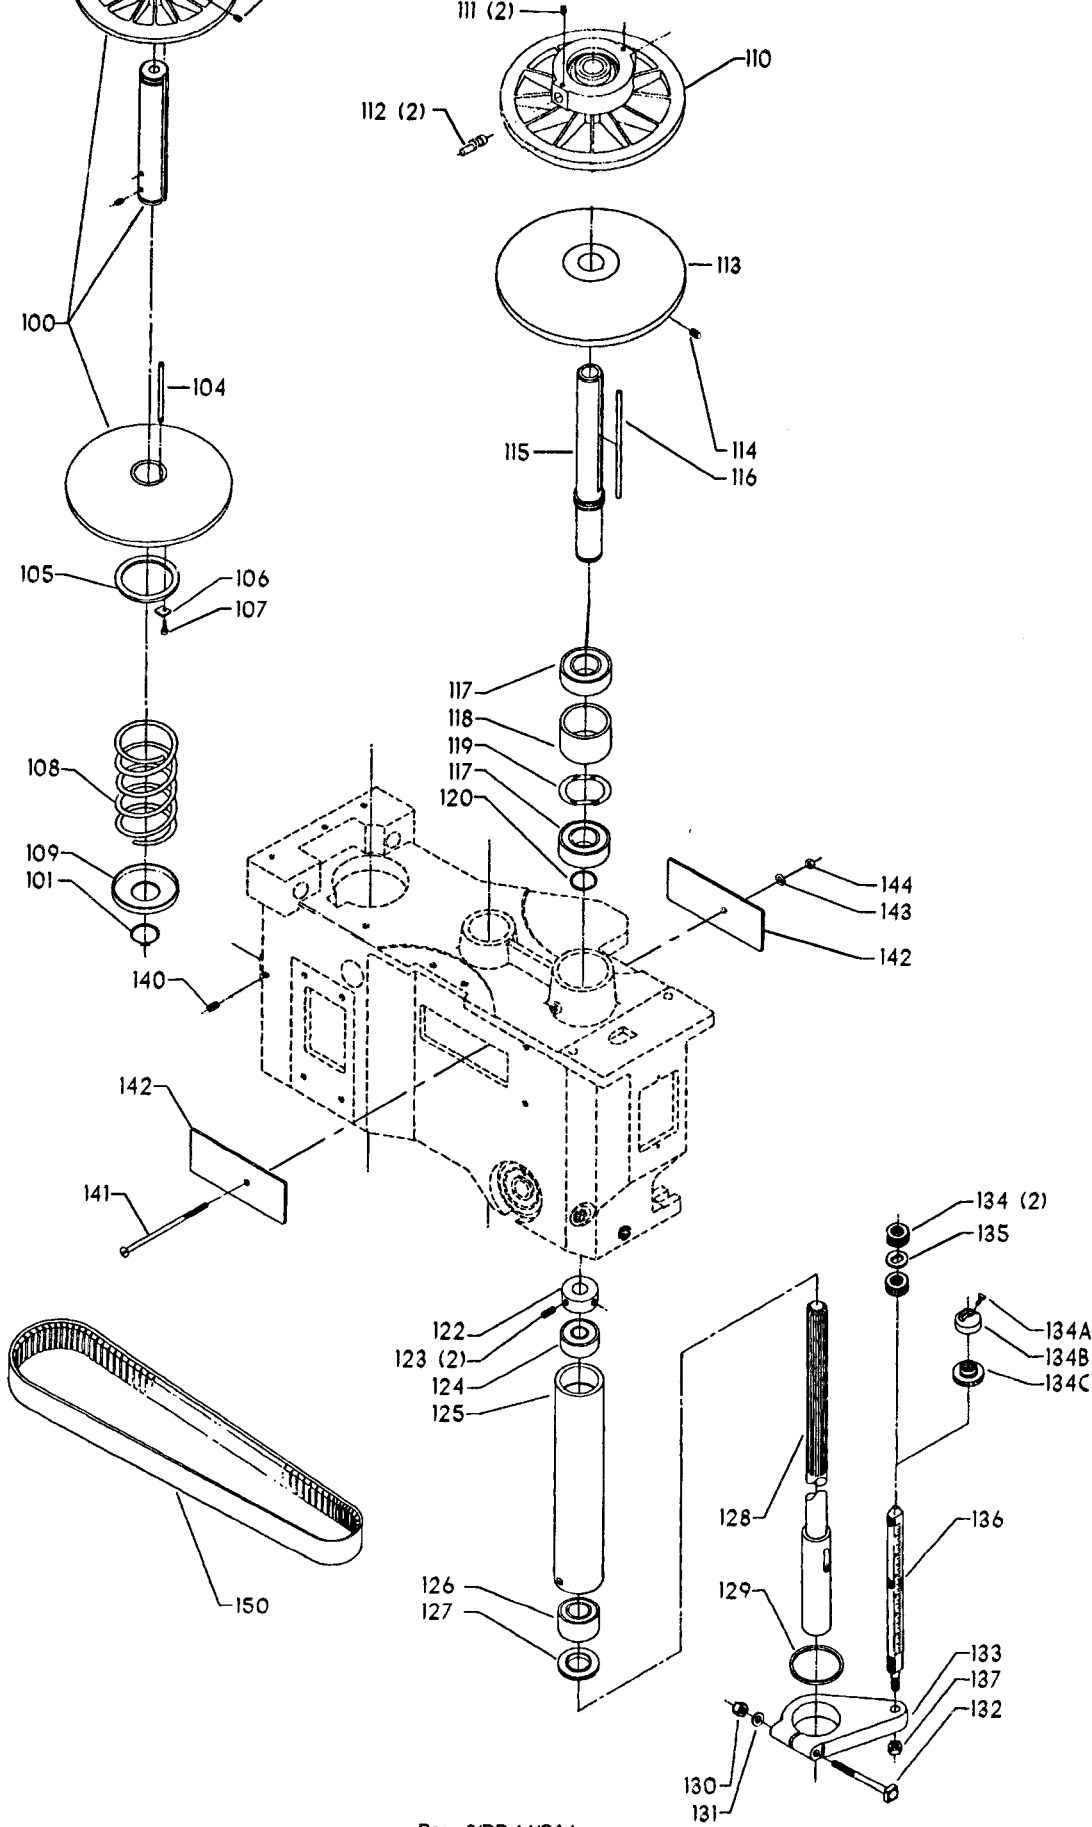

ITEMS ILLUSTRATED BELOW FOR USE WITH EARLY MODELS ONLY

Parts List for 70-381 Type 1

Item Number	Part Number	Description	Qty Required
1	402060545006	REAR GUARD	1
2	000000-00	No Longer Available	4
2	402007520001	WARNING LABEL	1
3	902030502974	SPEED NUT	6
4	402060315003	SHIELD	1
5	000000-00	No Longer Available	2
6	1200248	SHIFTER BRACKET ASSY	1
6	1200248	SHIFTER BRACKET ASSY	1
7	000000-00	No Longer Available	1
8	920040205384	BEARING	1
9	1200865	SPECIAL BOLT	1
10	1200219	ROD	1
11	906855S	CLIP	2
12	904150107008	RING	1
13	402041065010	SHAFT	1
14	927010102633	KEY	1
15	402040195001	CAM	1
16	1200266	SPEED CONTROL SCREW	2
17	489191-00	HEX NUT	2
18	402060545004	FRONT GUARD	1
19	901051931196	SCREW	4
20	901064502250S	DRIVE SCREW	4
21	402060370006	DIAL PLATE	1
22	1200225	PLUG	1
23	901041501111	SET SCREW	1
24	1202610	ROD ASSY	2
25	000000-00	No Longer Available	2

Parts List for 70-381 Type 1

Item Number	Part Number	Description	Qty Required
25	1641138	KNOB	2
26	402040755003	POINTER	1
27	1200224	HUB	1
28	928010413355	COIL SPRING	1
29	901041900225S	SET SCREW	1
30	1200296	MOTOR PLATE ASSY	1
31	000000-00	No Longer Available	4
32	902030002951	SPEED NUT	4
33	901010600649S	CAP SCREW	2
34	902030002951	SPEED NUT	2
35	902010101300S	HEX NUT	4
36	904010101620S	WASHER	4
40	901020100512	MACHINE SCREW	1
41	429010040004	CABLE CLAMP	1
42	901010600605	CAP SCREW	1
43	401040315005	COVER PLATE	4
44	904010101620S	WASHER	4
45	901010619534	BOLT	1
46	905010102718	ROLL PIN	1
47	1200228	COLUMN CLAMP	1
48	000000-00	No Longer Available	1
49	000000-00	No Longer Available	1
50	902010101300S	HEX NUT	2
51	000000-00	No Longer Available	2
52	906485S	SCREW	2
53	906482S	SPEED NUT	2
54	402060575001	HEAD	1