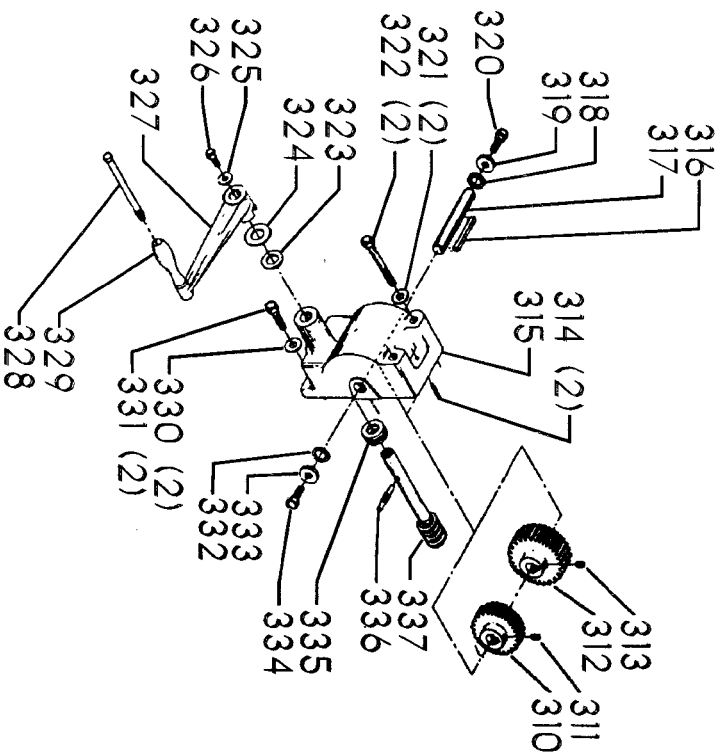

ITEMS ILLUSTRATED BELOW FOR USE WITH EARLY MODELS ONLY

Parts List for 70-381 Type 1

Item Number	Part Number	Description	Qty Required
1	402060545006	REAR GUARD	1
2	000000-00	No Longer Available	4
2	402007520001	WARNING LABEL	1
3	902030502974	SPEED NUT	6
4	402060315003	SHIELD	1
5	000000-00	No Longer Available	2
6	1200248	SHIFTER BRACKET ASSY	1
6	1200248	SHIFTER BRACKET ASSY	1
7	000000-00	No Longer Available	1
8	920040205384	BEARING	1
9	1200865	SPECIAL BOLT	1
10	1200219	ROD	1
11	906855S	CLIP	2
12	904150107008	RING	1
13	402041065010	SHAFT	1
14	927010102633	KEY	1
15	402040195001	CAM	1
16	1200266	SPEED CONTROL SCREW	2
17	489191-00	HEX NUT	2
18	402060545004	FRONT GUARD	1
19	901051931196	SCREW	4
20	901064502250S	DRIVE SCREW	4
21	402060370006	DIAL PLATE	1
22	1200225	PLUG	1
23	901041501111	SET SCREW	1
24	1202610	ROD ASSY	2
25	000000-00	No Longer Available	2

Parts List for 70-381 Type 1

Item Number	Part Number	Description	Qty Required
25	1641138	KNOB	2
26	402040755003	POINTER	1
27	1200224	HUB	1
28	928010413355	COIL SPRING	1
29	901041900225S	SET SCREW	1
30	1200296	MOTOR PLATE ASSY	1
31	000000-00	No Longer Available	4
32	902030002951	SPEED NUT	4
33	901010600649S	CAP SCREW	2
34	902030002951	SPEED NUT	2
35	902010101300S	HEX NUT	4
36	904010101620S	WASHER	4
40	901020100512	MACHINE SCREW	1
41	429010040004	CABLE CLAMP	1
42	901010600605	CAP SCREW	1
43	401040315005	COVER PLATE	4
44	904010101620S	WASHER	4
45	901010619534	BOLT	1
46	905010102718	ROLL PIN	1
47	1200228	COLUMN CLAMP	1
48	000000-00	No Longer Available	1
49	000000-00	No Longer Available	1
50	902010101300S	HEX NUT	2
51	000000-00	No Longer Available	2
52	906485S	SCREW	2
53	906482S	SPEED NUT	2
54	402060575001	HEAD	1