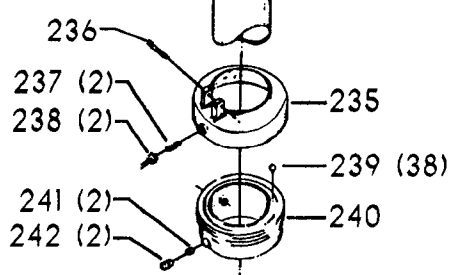

ITEMS ILLUSTRATED BELOW FOR USE WITH EARLY MODELS ONLY

Parts List for 70-381 Type 1

Item Number	Part Number	Description	Qty Required
1	402060545006	REAR GUARD	1
2	000000-00	No Longer Available	4
2	402007520001	WARNING LABEL	1
3	902030502974	SPEED NUT	6
4	402060315003	SHIELD	1
5	000000-00	No Longer Available	2
6	1200248	SHIFTER BRACKET ASSY	1
6	1200248	SHIFTER BRACKET ASSY	1
7	000000-00	No Longer Available	1
8	920040205384	BEARING	1
9	1200865	SPECIAL BOLT	1
10	1200219	ROD	1
11	906855S	CLIP	2
12	904150107008	RING	1
13	402041065010	SHAFT	1
14	927010102633	KEY	1
15	402040195001	CAM	1
16	1200266	SPEED CONTROL SCREW	2
17	489191-00	HEX NUT	2
18	402060545004	FRONT GUARD	1
19	901051931196	SCREW	4
20	901064502250S	DRIVE SCREW	4
21	402060370006	DIAL PLATE	1
22	1200225	PLUG	1
23	901041501111	SET SCREW	1
24	1202610	ROD ASSY	2
25	000000-00	No Longer Available	2

Parts List for 70-381 Type 1

Item Number	Part Number	Description	Qty Required
25	1641138	KNOB	2
26	402040755003	POINTER	1
27	1200224	HUB	1
28	928010413355	COIL SPRING	1
29	901041900225S	SET SCREW	1
30	1200296	MOTOR PLATE ASSY	1
31	000000-00	No Longer Available	4
32	902030002951	SPEED NUT	4
33	901010600649S	CAP SCREW	2
34	902030002951	SPEED NUT	2
35	902010101300S	HEX NUT	4
36	904010101620S	WASHER	4
40	901020100512	MACHINE SCREW	1
41	429010040004	CABLE CLAMP	1
42	901010600605	CAP SCREW	1
43	401040315005	COVER PLATE	4
44	904010101620S	WASHER	4
45	901010619534	BOLT	1
46	905010102718	ROLL PIN	1
47	1200228	COLUMN CLAMP	1
48	000000-00	No Longer Available	1
49	000000-00	No Longer Available	1
50	902010101300S	HEX NUT	2
51	000000-00	No Longer Available	2
52	906485S	SCREW	2
53	906482S	SPEED NUT	2
54	402060575001	HEAD	1