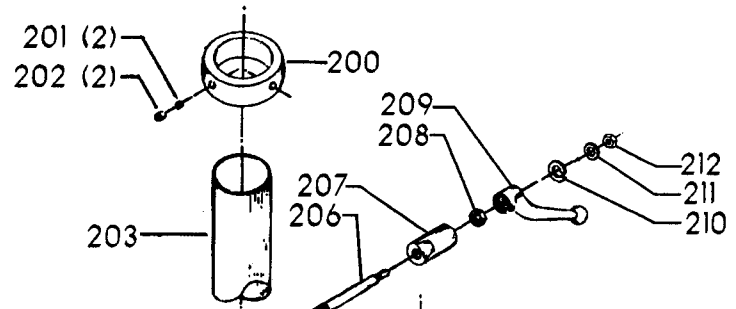

ITEMS ILLUSTRATED BELOW FOR USE WITH EARLY MODELS ONLY

Parts List for 70-381 Type 1

Item Number	Part Number	Description	Qty Required
1	402060545006	REAR GUARD	1
2	000000-00	No Longer Available	4
2	402007520001	WARNING LABEL	1
3	902030502974	SPEED NUT	6
4	402060315003	SHIELD	1
5	000000-00	No Longer Available	2
6	1200248	SHIFTER BRACKET ASSY	1
6	1200248	SHIFTER BRACKET ASSY	1
7	000000-00	No Longer Available	1
8	920040205384	BEARING	1
9	1200865	SPECIAL BOLT	1
10	1200219	ROD	1
11	906855S	CLIP	2
12	904150107008	RING	1
13	402041065010	SHAFT	1
14	927010102633	KEY	1
15	402040195001	CAM	1
16	1200266	SPEED CONTROL SCREW	2
17	489191-00	HEX NUT	2
18	402060545004	FRONT GUARD	1
19	901051931196	SCREW	4
20	901064502250S	DRIVE SCREW	4
21	402060370006	DIAL PLATE	1
22	1200225	PLUG	1
23	901041501111	SET SCREW	1
24	1202610	ROD ASSY	2
25	000000-00	No Longer Available	2

Parts List for 70-381 Type 1

Item Number	Part Number	Description	Qty Required
25	1641138	KNOB	2
26	402040755003	POINTER	1
27	1200224	HUB	1
28	928010413355	COIL SPRING	1
29	901041900225S	SET SCREW	1
30	1200296	MOTOR PLATE ASSY	1
31	000000-00	No Longer Available	4
32	902030002951	SPEED NUT	4
33	901010600649S	CAP SCREW	2
34	902030002951	SPEED NUT	2
35	902010101300S	HEX NUT	4
36	904010101620S	WASHER	4
40	901020100512	MACHINE SCREW	1
41	429010040004	CABLE CLAMP	1
42	901010600605	CAP SCREW	1
43	401040315005	COVER PLATE	4
44	904010101620S	WASHER	4
45	901010619534	BOLT	1
46	905010102718	ROLL PIN	1
47	1200228	COLUMN CLAMP	1
48	000000-00	No Longer Available	1
49	000000-00	No Longer Available	1
50	902010101300S	HEX NUT	2
51	000000-00	No Longer Available	2
52	906485S	SCREW	2
53	906482S	SPEED NUT	2
54	402060575001	HEAD	1