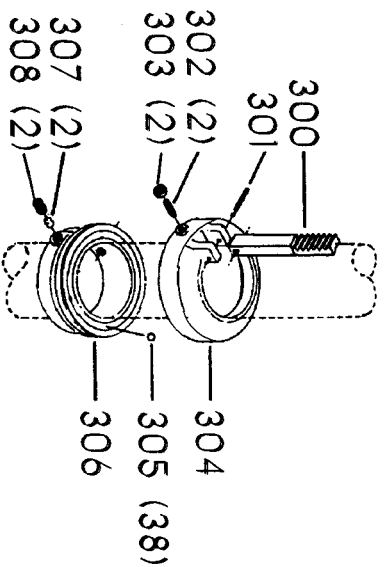

## Parts List for 70-375 Type 1

Item Number	Part Number	Description	Qty Required
1	402060545006	REAR GUARD	1
2	000000-00	No Longer Available	4
2	402007520001	WARNING LABEL	1
3	902030502974	SPEED NUT	6
4	402060315003	SHIELD	1
5	000000-00	No Longer Available	2
6	1200248	SHIFTER BRACKET ASSY	1
6	1200248	SHIFTER BRACKET ASSY	1
7	000000-00	No Longer Available	1
8	920040205384	BEARING	1
9	1200865	SPECIAL BOLT	1
10	1200219	ROD	1
11	906855S	CLIP	2
12	904150107008	RING	1
13	402041065010	SHAFT	1
14	927010102633	KEY	1
15	402040195001	CAM	1
16	1200266	SPEED CONTROL SCREW	2
17	489191-00	HEX NUT	2
18	402060545004	FRONT GUARD	1
19	901051931196	SCREW	4
20	901064502250S	DRIVE SCREW	4
21	402060370006	DIAL PLATE	1
22	1200225	PLUG	1
23	901041501111	SET SCREW	1
24	1202610	ROD ASSY	2
25	000000-00	No Longer Available	2

## Parts List for 70-375 Type 1

Item Number	Part Number	Description	Qty Required
25	1641138	KNOB	2
26	402040755003	POINTER	1
27	1200224	HUB	1
28	928010413355	COIL SPRING	1
29	901041900225S	SET SCREW	1
30	1200296	MOTOR PLATE ASSY	1
31	000000-00	No Longer Available	4
32	902030002951	SPEED NUT	4
33	901010600649S	CAP SCREW	2
34	902030002951	SPEED NUT	2
35	902010101300S	HEX NUT	4
36	904010101620S	WASHER	4
40	901020100512	MACHINE SCREW	1
41	429010040004	CABLE CLAMP	1
42	901010600605	CAP SCREW	1
43	401040315005	COVER PLATE	4
44	904010101620S	WASHER	4
45	901010619534	BOLT	1
46	905010102718	ROLL PIN	1
47	1200228	COLUMN CLAMP	1
48	000000-00	No Longer Available	1
49	000000-00	No Longer Available	1
50	902010101300S	HEX NUT	2
51	000000-00	No Longer Available	2
52	906485S	SCREW	2
53	906482S	SPEED NUT	2
54	402060575001	HEAD	1