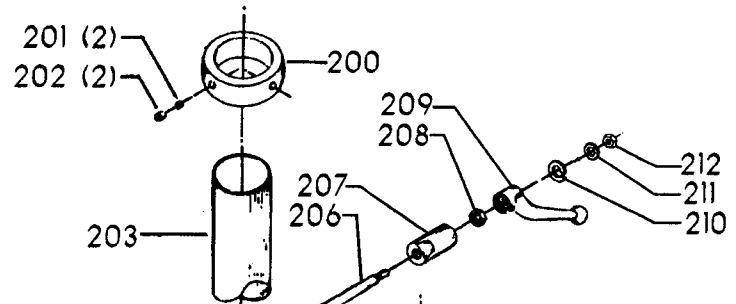

## Parts List for 70-375 Type 1

Item Number	Part Number	Description	Qty Required
1	402060545006	REAR GUARD	1
2	000000-00	No Longer Available	4
2	402007520001	WARNING LABEL	1
3	902030502974	SPEED NUT	6
4	402060315003	SHIELD	1
5	000000-00	No Longer Available	2
6	1200248	SHIFTER BRACKET ASSY	1
6	1200248	SHIFTER BRACKET ASSY	1
7	000000-00	No Longer Available	1
8	920040205384	BEARING	1
9	1200865	SPECIAL BOLT	1
10	1200219	ROD	1
11	906855S	CLIP	2
12	904150107008	RING	1
13	402041065010	SHAFT	1
14	927010102633	KEY	1
15	402040195001	CAM	1
16	1200266	SPEED CONTROL SCREW	2
17	489191-00	HEX NUT	2
18	402060545004	FRONT GUARD	1
19	901051931196	SCREW	4
20	901064502250S	DRIVE SCREW	4
21	402060370006	DIAL PLATE	1
22	1200225	PLUG	1
23	901041501111	SET SCREW	1
24	1202610	ROD ASSY	2
25	000000-00	No Longer Available	2

## Parts List for 70-375 Type 1

Item Number	Part Number	Description	Qty Required
25	1641138	KNOB	2
26	402040755003	POINTER	1
27	1200224	HUB	1
28	928010413355	COIL SPRING	1
29	901041900225S	SET SCREW	1
30	1200296	MOTOR PLATE ASSY	1
31	000000-00	No Longer Available	4
32	902030002951	SPEED NUT	4
33	901010600649S	CAP SCREW	2
34	902030002951	SPEED NUT	2
35	902010101300S	HEX NUT	4
36	904010101620S	WASHER	4
40	901020100512	MACHINE SCREW	1
41	429010040004	CABLE CLAMP	1
42	901010600605	CAP SCREW	1
43	401040315005	COVER PLATE	4
44	904010101620S	WASHER	4
45	901010619534	BOLT	1
46	905010102718	ROLL PIN	1
47	1200228	COLUMN CLAMP	1
48	000000-00	No Longer Available	1
49	000000-00	No Longer Available	1
50	902010101300S	HEX NUT	2
51	000000-00	No Longer Available	2
52	906485S	SCREW	2
53	906482S	SPEED NUT	2
54	402060575001	HEAD	1