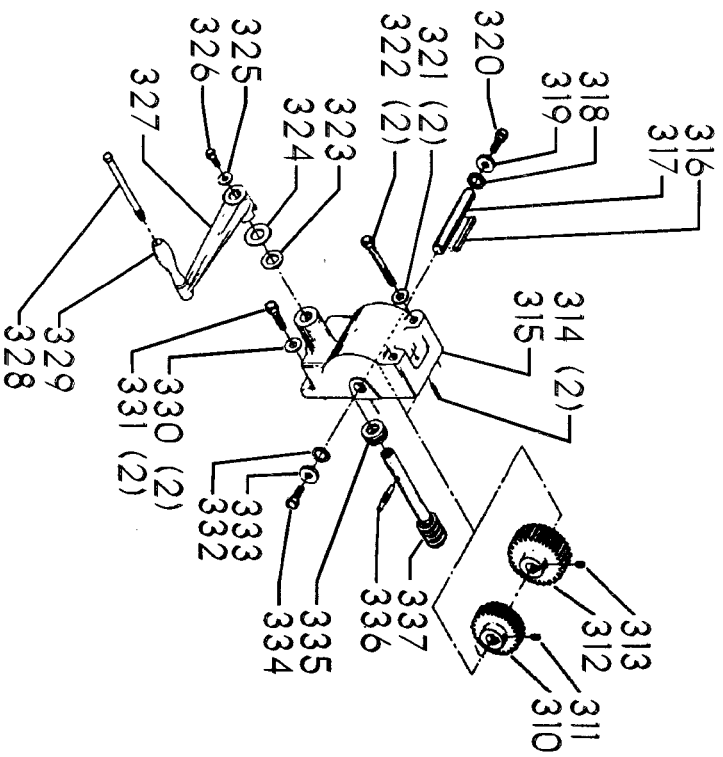

## Parts List for 70-375 Type 1

Item Number	Part Number	Description	Qty Required
1	402060545006	REAR GUARD	1
2	000000-00	No Longer Available	4
2	402007520001	WARNING LABEL	1
3	902030502974	SPEED NUT	6
4	402060315003	SHIELD	1
5	000000-00	No Longer Available	2
6	1200248	SHIFTER BRACKET ASSY	1
6	1200248	SHIFTER BRACKET ASSY	1
7	000000-00	No Longer Available	1
8	920040205384	BEARING	1
9	1200865	SPECIAL BOLT	1
10	1200219	ROD	1
11	906855S	CLIP	2
12	904150107008	RING	1
13	402041065010	SHAFT	1
14	927010102633	KEY	1
15	402040195001	CAM	1
16	1200266	SPEED CONTROL SCREW	2
17	489191-00	HEX NUT	2
18	402060545004	FRONT GUARD	1
19	901051931196	SCREW	4
20	901064502250S	DRIVE SCREW	4
21	402060370006	DIAL PLATE	1
22	1200225	PLUG	1
23	901041501111	SET SCREW	1
24	1202610	ROD ASSY	2
25	000000-00	No Longer Available	2

## Parts List for 70-375 Type 1

Item Number	Part Number	Description	Qty Required
25	1641138	KNOB	2
26	402040755003	POINTER	1
27	1200224	HUB	1
28	928010413355	COIL SPRING	1
29	901041900225S	SET SCREW	1
30	1200296	MOTOR PLATE ASSY	1
31	000000-00	No Longer Available	4
32	902030002951	SPEED NUT	4
33	901010600649S	CAP SCREW	2
34	902030002951	SPEED NUT	2
35	902010101300S	HEX NUT	4
36	904010101620S	WASHER	4
40	901020100512	MACHINE SCREW	1
41	429010040004	CABLE CLAMP	1
42	901010600605	CAP SCREW	1
43	401040315005	COVER PLATE	4
44	904010101620S	WASHER	4
45	901010619534	BOLT	1
46	905010102718	ROLL PIN	1
47	1200228	COLUMN CLAMP	1
48	000000-00	No Longer Available	1
49	000000-00	No Longer Available	1
50	902010101300S	HEX NUT	2
51	000000-00	No Longer Available	2
52	906485S	SCREW	2
53	906482S	SPEED NUT	2
54	402060575001	HEAD	1