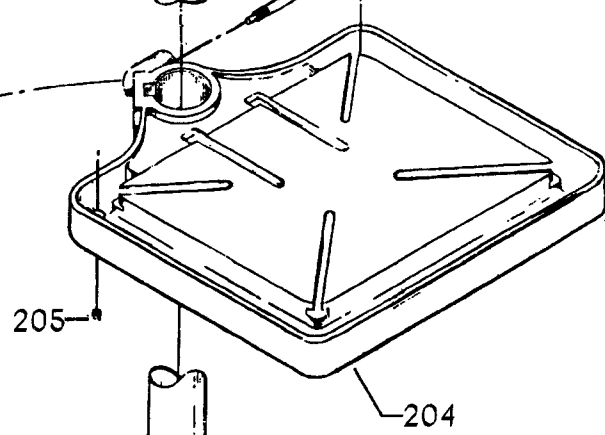

## Parts List for 70-375 Type 1

Item Number	Part Number	Description	Qty Required
1	402060545006	REAR GUARD	1
2	000000-00	No Longer Available	4
2	402007520001	WARNING LABEL	1
3	902030502974	SPEED NUT	6
4	402060315003	SHIELD	1
5	000000-00	No Longer Available	2
6	1200248	SHIFTER BRACKET ASSY	1
6	1200248	SHIFTER BRACKET ASSY	1
7	000000-00	No Longer Available	1
8	920040205384	BEARING	1
9	1200865	SPECIAL BOLT	1
10	1200219	ROD	1
11	906855S	CLIP	2
12	904150107008	RING	1
13	402041065010	SHAFT	1
14	927010102633	KEY	1
15	402040195001	CAM	1
16	1200266	SPEED CONTROL SCREW	2
17	489191-00	HEX NUT	2
18	402060545004	FRONT GUARD	1
19	901051931196	SCREW	4
20	901064502250S	DRIVE SCREW	4
21	402060370006	DIAL PLATE	1
22	1200225	PLUG	1
23	901041501111	SET SCREW	1
24	1202610	ROD ASSY	2
25	000000-00	No Longer Available	2

## Parts List for 70-375 Type 1

Item Number	Part Number	Description	Qty Required
25	1641138	KNOB	2
26	402040755003	POINTER	1
27	1200224	HUB	1
28	928010413355	COIL SPRING	1
29	901041900225S	SET SCREW	1
30	1200296	MOTOR PLATE ASSY	1
31	000000-00	No Longer Available	4
32	902030002951	SPEED NUT	4
33	901010600649S	CAP SCREW	2
34	902030002951	SPEED NUT	2
35	902010101300S	HEX NUT	4
36	904010101620S	WASHER	4
40	901020100512	MACHINE SCREW	1
41	429010040004	CABLE CLAMP	1
42	901010600605	CAP SCREW	1
43	401040315005	COVER PLATE	4
44	904010101620S	WASHER	4
45	901010619534	BOLT	1
46	905010102718	ROLL PIN	1
47	1200228	COLUMN CLAMP	1
48	000000-00	No Longer Available	1
49	000000-00	No Longer Available	1
50	902010101300S	HEX NUT	2
51	000000-00	No Longer Available	2
52	906485S	SCREW	2
53	906482S	SPEED NUT	2
54	402060575001	HEAD	1