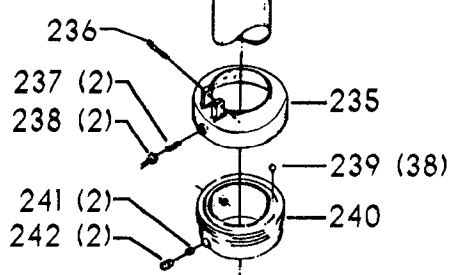

## Parts List for 70-375 Type 1

Item Number	Part Number	Description	Qty Required
1	402060545006	REAR GUARD	1
2	000000-00	No Longer Available	4
2	402007520001	WARNING LABEL	1
3	902030502974	SPEED NUT	6
4	402060315003	SHIELD	1
5	000000-00	No Longer Available	2
6	1200248	SHIFTER BRACKET ASSY	1
6	1200248	SHIFTER BRACKET ASSY	1
7	000000-00	No Longer Available	1
8	920040205384	BEARING	1
9	1200865	SPECIAL BOLT	1
10	1200219	ROD	1
11	906855S	CLIP	2
12	904150107008	RING	1
13	402041065010	SHAFT	1
14	927010102633	KEY	1
15	402040195001	CAM	1
16	1200266	SPEED CONTROL SCREW	2
17	489191-00	HEX NUT	2
18	402060545004	FRONT GUARD	1
19	901051931196	SCREW	4
20	901064502250S	DRIVE SCREW	4
21	402060370006	DIAL PLATE	1
22	1200225	PLUG	1
23	901041501111	SET SCREW	1
24	1202610	ROD ASSY	2
25	000000-00	No Longer Available	2

## Parts List for 70-375 Type 1

Item Number	Part Number	Description	Qty Required
25	1641138	KNOB	2
26	402040755003	POINTER	1
27	1200224	HUB	1
28	928010413355	COIL SPRING	1
29	901041900225S	SET SCREW	1
30	1200296	MOTOR PLATE ASSY	1
31	000000-00	No Longer Available	4
32	902030002951	SPEED NUT	4
33	901010600649S	CAP SCREW	2
34	902030002951	SPEED NUT	2
35	902010101300S	HEX NUT	4
36	904010101620S	WASHER	4
40	901020100512	MACHINE SCREW	1
41	429010040004	CABLE CLAMP	1
42	901010600605	CAP SCREW	1
43	401040315005	COVER PLATE	4
44	904010101620S	WASHER	4
45	901010619534	BOLT	1
46	905010102718	ROLL PIN	1
47	1200228	COLUMN CLAMP	1
48	000000-00	No Longer Available	1
49	000000-00	No Longer Available	1
50	902010101300S	HEX NUT	2
51	000000-00	No Longer Available	2
52	906485S	SCREW	2
53	906482S	SPEED NUT	2
54	402060575001	HEAD	1