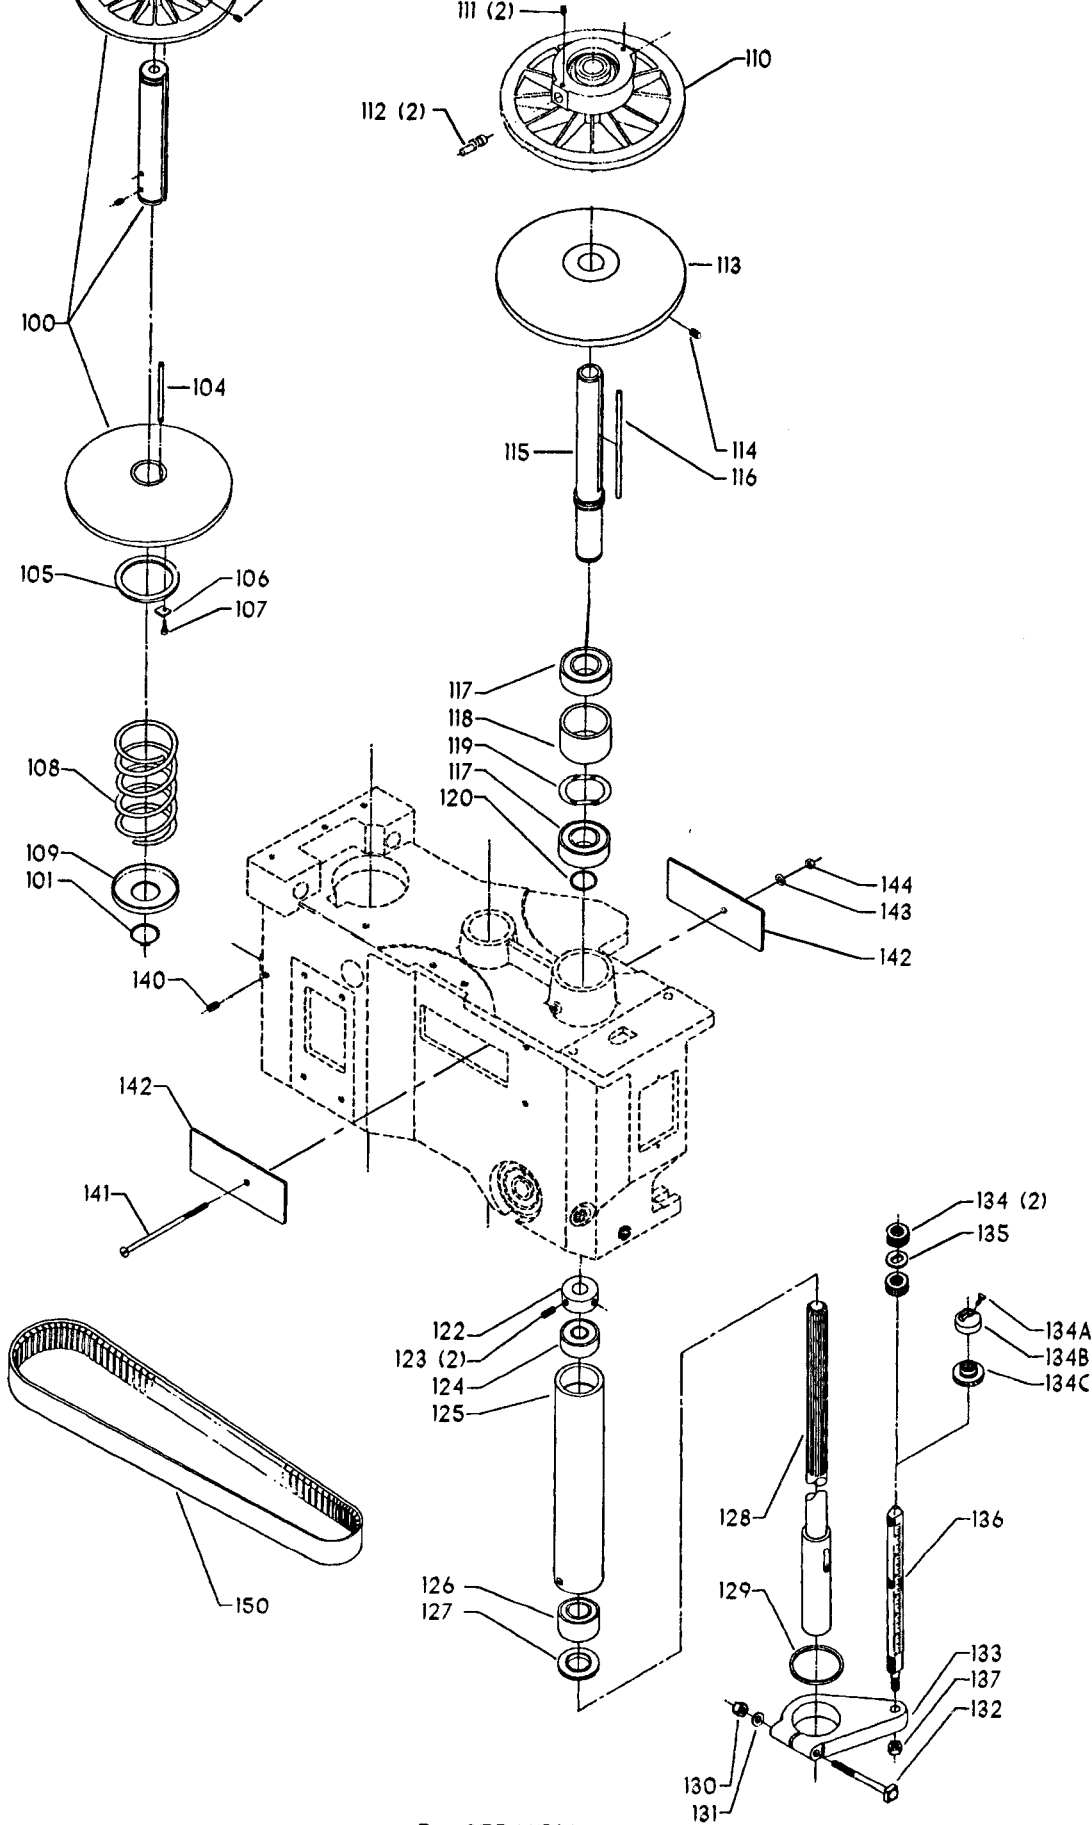

## Parts List for 70-375 Type 1

Item Number	Part Number	Description	Qty Required
1	402060545006	REAR GUARD	1
2	000000-00	No Longer Available	4
2	402007520001	WARNING LABEL	1
3	902030502974	SPEED NUT	6
4	402060315003	SHIELD	1
5	000000-00	No Longer Available	2
6	1200248	SHIFTER BRACKET ASSY	1
6	1200248	SHIFTER BRACKET ASSY	1
7	000000-00	No Longer Available	1
8	920040205384	BEARING	1
9	1200865	SPECIAL BOLT	1
10	1200219	ROD	1
11	906855S	CLIP	2
12	904150107008	RING	1
13	402041065010	SHAFT	1
14	927010102633	KEY	1
15	402040195001	CAM	1
16	1200266	SPEED CONTROL SCREW	2
17	489191-00	HEX NUT	2
18	402060545004	FRONT GUARD	1
19	901051931196	SCREW	4
20	901064502250S	DRIVE SCREW	4
21	402060370006	DIAL PLATE	1
22	1200225	PLUG	1
23	901041501111	SET SCREW	1
24	1202610	ROD ASSY	2
25	000000-00	No Longer Available	2

## Parts List for 70-375 Type 1

Item Number	Part Number	Description	Qty Required
25	1641138	KNOB	2
26	402040755003	POINTER	1
27	1200224	HUB	1
28	928010413355	COIL SPRING	1
29	901041900225S	SET SCREW	1
30	1200296	MOTOR PLATE ASSY	1
31	000000-00	No Longer Available	4
32	902030002951	SPEED NUT	4
33	901010600649S	CAP SCREW	2
34	902030002951	SPEED NUT	2
35	902010101300S	HEX NUT	4
36	904010101620S	WASHER	4
40	901020100512	MACHINE SCREW	1
41	429010040004	CABLE CLAMP	1
42	901010600605	CAP SCREW	1
43	401040315005	COVER PLATE	4
44	904010101620S	WASHER	4
45	901010619534	BOLT	1
46	905010102718	ROLL PIN	1
47	1200228	COLUMN CLAMP	1
48	000000-00	No Longer Available	1
49	000000-00	No Longer Available	1
50	902010101300S	HEX NUT	2
51	000000-00	No Longer Available	2
52	906485S	SCREW	2
53	906482S	SPEED NUT	2
54	402060575001	HEAD	1