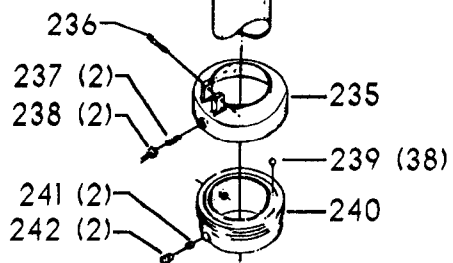

ITEMS ILLUSTRATED BELOW FOR USE WITH EARLY MODELS ONLY

Parts List for 70-371 Type 1

Item Number	Part Number	Description	Qty Required
1	402060545006	REAR GUARD	1
2	000000-00	No Longer Available	4
2	402007520001	WARNING LABEL	1
3	902030502974	SPEED NUT	6
4	402060315003	SHIELD	1
5	000000-00	No Longer Available	2
6	1200248	SHIFTER BRACKET ASSY	1
6	1200248	SHIFTER BRACKET ASSY	1
7	000000-00	No Longer Available	1
8	920040205384	BEARING	1
9	1200865	SPECIAL BOLT	1
10	1200219	ROD	1
11	906855S	CLIP	2
12	904150107008	RING	1
13	402041065010	SHAFT	1
14	927010102633	KEY	1
15	402040195001	CAM	1
16	1200266	SPEED CONTROL SCREW	2
17	489191-00	HEX NUT	2
18	402060545004	FRONT GUARD	1
19	901051931196	SCREW	4
20	901064502250S	DRIVE SCREW	4
21	402060370006	DIAL PLATE	1
22	1200225	PLUG	1
23	901041501111	SET SCREW	1
24	1202610	ROD ASSY	2
25	000000-00	No Longer Available	2

Parts List for 70-371 Type 1

Item Number	Part Number	Description	Qty Required
25	1641138	KNOB	2
26	402040755003	POINTER	1
27	1200224	HUB	1
28	928010413355	COIL SPRING	1
29	901041900225S	SET SCREW	1
30	1200296	MOTOR PLATE ASSY	1
31	000000-00	No Longer Available	4
32	902030002951	SPEED NUT	4
33	901010600649S	CAP SCREW	2
34	902030002951	SPEED NUT	2
35	902010101300S	HEX NUT	4
36	904010101620S	WASHER	4
40	901020100512	MACHINE SCREW	1
41	429010040004	CABLE CLAMP	1
42	901010600605	CAP SCREW	1
43	401040315005	COVER PLATE	4
44	904010101620S	WASHER	4
45	901010619534	BOLT	1
46	905010102718	ROLL PIN	1
47	1200228	COLUMN CLAMP	1
48	000000-00	No Longer Available	1
49	000000-00	No Longer Available	1
50	902010101300S	HEX NUT	2
51	000000-00	No Longer Available	2
52	906485S	SCREW	2
53	906482S	SPEED NUT	2
54	402060575001	HEAD	1