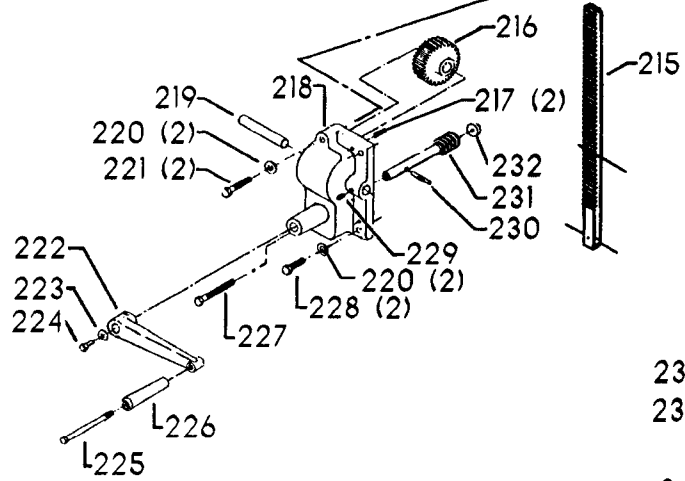

ITEMS ILLUSTRATED BELOW FOR USE WITH EARLY MODELS ONLY

Parts List for 70-371 Type 1

Item Number	Part Number	Description	Qty Required
1	402060545006	REAR GUARD	1
2	000000-00	No Longer Available	4
2	402007520001	WARNING LABEL	1
3	902030502974	SPEED NUT	6
4	402060315003	SHIELD	1
5	000000-00	No Longer Available	2
6	1200248	SHIFTER BRACKET ASSY	1
6	1200248	SHIFTER BRACKET ASSY	1
7	000000-00	No Longer Available	1
8	920040205384	BEARING	1
9	1200865	SPECIAL BOLT	1
10	1200219	ROD	1
11	906855S	CLIP	2
12	904150107008	RING	1
13	402041065010	SHAFT	1
14	927010102633	KEY	1
15	402040195001	CAM	1
16	1200266	SPEED CONTROL SCREW	2
17	489191-00	HEX NUT	2
18	402060545004	FRONT GUARD	1
19	901051931196	SCREW	4
20	901064502250S	DRIVE SCREW	4
21	402060370006	DIAL PLATE	1
22	1200225	PLUG	1
23	901041501111	SET SCREW	1
24	1202610	ROD ASSY	2
25	000000-00	No Longer Available	2

Parts List for 70-371 Type 1

Item Number	Part Number	Description	Qty Required
25	1641138	KNOB	2
26	402040755003	POINTER	1
27	1200224	HUB	1
28	928010413355	COIL SPRING	1
29	901041900225S	SET SCREW	1
30	1200296	MOTOR PLATE ASSY	1
31	000000-00	No Longer Available	4
32	902030002951	SPEED NUT	4
33	901010600649S	CAP SCREW	2
34	902030002951	SPEED NUT	2
35	902010101300S	HEX NUT	4
36	904010101620S	WASHER	4
40	901020100512	MACHINE SCREW	1
41	429010040004	CABLE CLAMP	1
42	901010600605	CAP SCREW	1
43	401040315005	COVER PLATE	4
44	904010101620S	WASHER	4
45	901010619534	BOLT	1
46	905010102718	ROLL PIN	1
47	1200228	COLUMN CLAMP	1
48	000000-00	No Longer Available	1
49	000000-00	No Longer Available	1
50	902010101300S	HEX NUT	2
51	000000-00	No Longer Available	2
52	906485S	SCREW	2
53	906482S	SPEED NUT	2
54	402060575001	HEAD	1