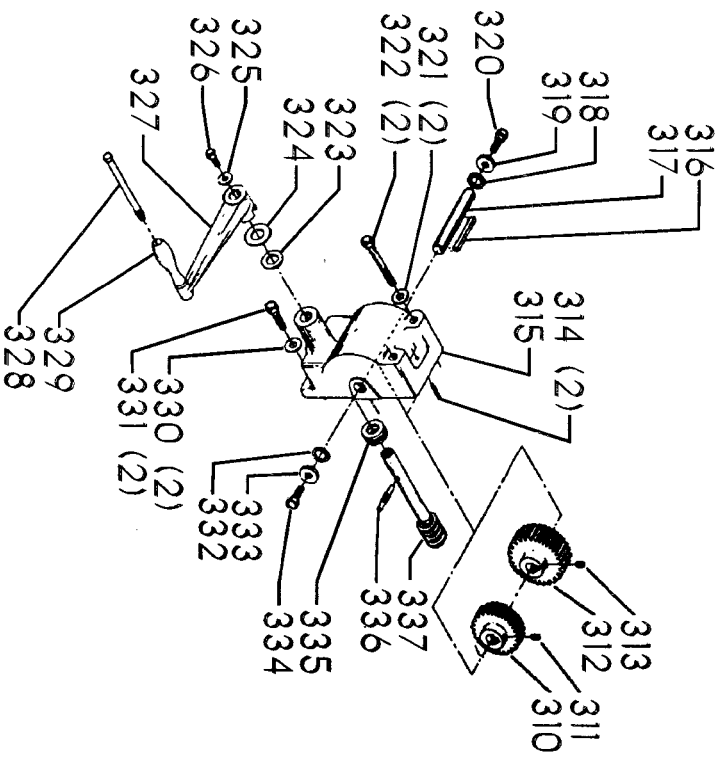

ITEMS ILLUSTRATED BELOW FOR USE WITH EARLY MODELS ONLY

Parts List for 70-371 Type 1

Item Number	Part Number	Description	Qty Required
1	402060545006	REAR GUARD	1
2	000000-00	No Longer Available	4
2	402007520001	WARNING LABEL	1
3	902030502974	SPEED NUT	6
4	402060315003	SHIELD	1
5	000000-00	No Longer Available	2
6	1200248	SHIFTER BRACKET ASSY	1
6	1200248	SHIFTER BRACKET ASSY	1
7	000000-00	No Longer Available	1
8	920040205384	BEARING	1
9	1200865	SPECIAL BOLT	1
10	1200219	ROD	1
11	906855S	CLIP	2
12	904150107008	RING	1
13	402041065010	SHAFT	1
14	927010102633	KEY	1
15	402040195001	CAM	1
16	1200266	SPEED CONTROL SCREW	2
17	489191-00	HEX NUT	2
18	402060545004	FRONT GUARD	1
19	901051931196	SCREW	4
20	901064502250S	DRIVE SCREW	4
21	402060370006	DIAL PLATE	1
22	1200225	PLUG	1
23	901041501111	SET SCREW	1
24	1202610	ROD ASSY	2
25	000000-00	No Longer Available	2

Parts List for 70-371 Type 1

Item Number	Part Number	Description	Qty Required
25	1641138	KNOB	2
26	402040755003	POINTER	1
27	1200224	HUB	1
28	928010413355	COIL SPRING	1
29	901041900225S	SET SCREW	1
30	1200296	MOTOR PLATE ASSY	1
31	000000-00	No Longer Available	4
32	902030002951	SPEED NUT	4
33	901010600649S	CAP SCREW	2
34	902030002951	SPEED NUT	2
35	902010101300S	HEX NUT	4
36	904010101620S	WASHER	4
40	901020100512	MACHINE SCREW	1
41	429010040004	CABLE CLAMP	1
42	901010600605	CAP SCREW	1
43	401040315005	COVER PLATE	4
44	904010101620S	WASHER	4
45	901010619534	BOLT	1
46	905010102718	ROLL PIN	1
47	1200228	COLUMN CLAMP	1
48	000000-00	No Longer Available	1
49	000000-00	No Longer Available	1
50	902010101300S	HEX NUT	2
51	000000-00	No Longer Available	2
52	906485S	SCREW	2
53	906482S	SPEED NUT	2
54	402060575001	HEAD	1