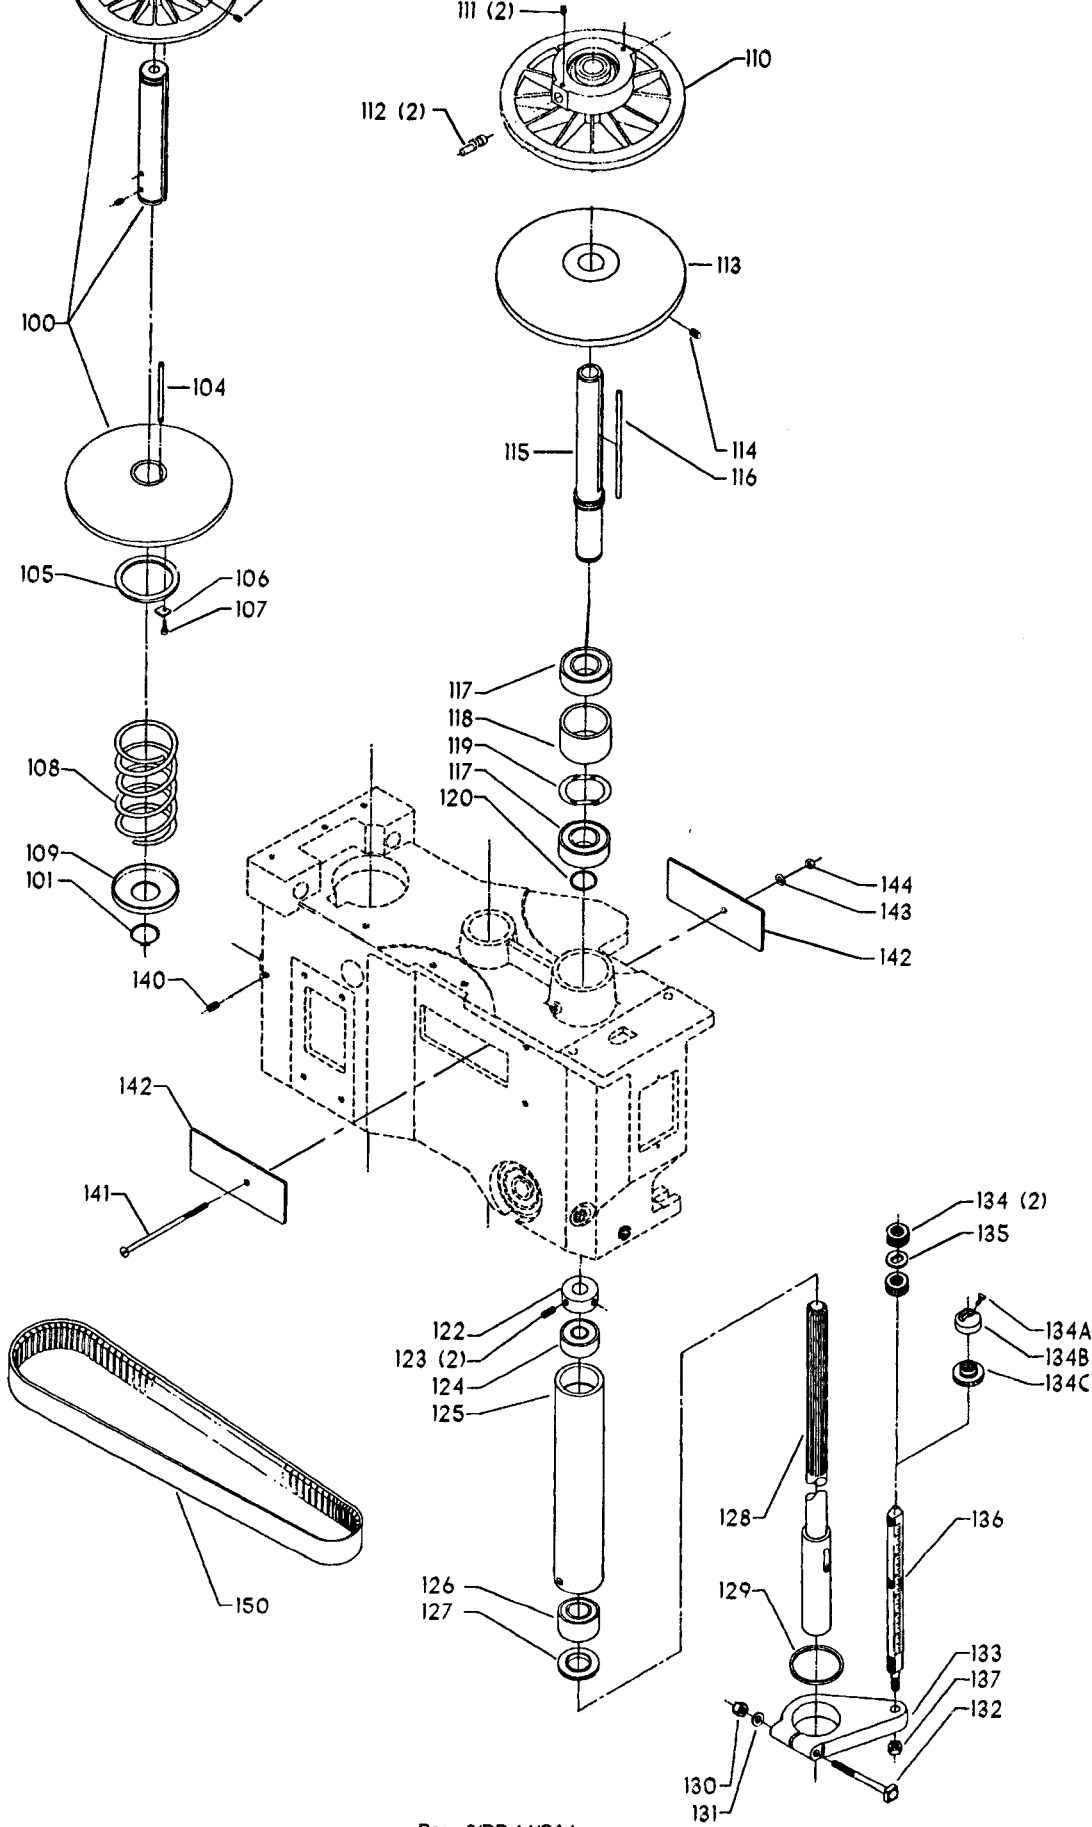

ITEMS ILLUSTRATED BELOW FOR USE WITH EARLY MODELS ONLY

Parts List for 70-371 Type 1

Item Number	Part Number	Description	Qty Required
1	402060545006	REAR GUARD	1
2	000000-00	No Longer Available	4
2	402007520001	WARNING LABEL	1
3	902030502974	SPEED NUT	6
4	402060315003	SHIELD	1
5	000000-00	No Longer Available	2
6	1200248	SHIFTER BRACKET ASSY	1
6	1200248	SHIFTER BRACKET ASSY	1
7	000000-00	No Longer Available	1
8	920040205384	BEARING	1
9	1200865	SPECIAL BOLT	1
10	1200219	ROD	1
11	906855S	CLIP	2
12	904150107008	RING	1
13	402041065010	SHAFT	1
14	927010102633	KEY	1
15	402040195001	CAM	1
16	1200266	SPEED CONTROL SCREW	2
17	489191-00	HEX NUT	2
18	402060545004	FRONT GUARD	1
19	901051931196	SCREW	4
20	901064502250S	DRIVE SCREW	4
21	402060370006	DIAL PLATE	1
22	1200225	PLUG	1
23	901041501111	SET SCREW	1
24	1202610	ROD ASSY	2
25	000000-00	No Longer Available	2

Parts List for 70-371 Type 1

Item Number	Part Number	Description	Qty Required
25	1641138	KNOB	2
26	402040755003	POINTER	1
27	1200224	HUB	1
28	928010413355	COIL SPRING	1
29	901041900225S	SET SCREW	1
30	1200296	MOTOR PLATE ASSY	1
31	000000-00	No Longer Available	4
32	902030002951	SPEED NUT	4
33	901010600649S	CAP SCREW	2
34	902030002951	SPEED NUT	2
35	902010101300S	HEX NUT	4
36	904010101620S	WASHER	4
40	901020100512	MACHINE SCREW	1
41	429010040004	CABLE CLAMP	1
42	901010600605	CAP SCREW	1
43	401040315005	COVER PLATE	4
44	904010101620S	WASHER	4
45	901010619534	BOLT	1
46	905010102718	ROLL PIN	1
47	1200228	COLUMN CLAMP	1
48	000000-00	No Longer Available	1
49	000000-00	No Longer Available	1
50	902010101300S	HEX NUT	2
51	000000-00	No Longer Available	2
52	906485S	SCREW	2
53	906482S	SPEED NUT	2
54	402060575001	HEAD	1