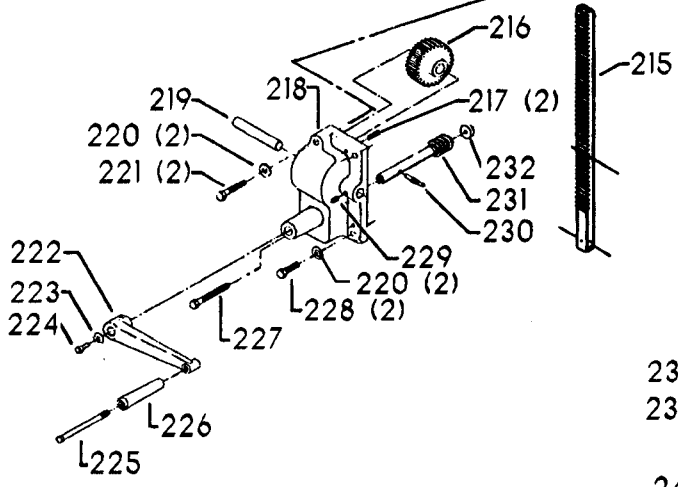

20-660 TILT TABLE

Parts List for 70-351 Type 1

Item Number	Part Number	Description	Qty Required
1	402060545006	REAR GUARD	1
2	000000-00	No Longer Available	4
2	402007520001	WARNING LABEL	1
3	902030502974	SPEED NUT	6
4	402060315004	JACKSHAFT SHIELD	1
5	000000-00	No Longer Available	2
6	904150107008	RING	1
7	402041065010	SHAFT	1
8	927010102633	KEY	1
9	402040195001	CAM	1
10	402060145007	SHIFTER BRACKET	1
10	1200220	SHIFTER BRACKET ASSY	1
11	920040205384	BEARING	1
12	1200865	SPECIAL BOLT	1
13	906855S	CLIP	2
14	1200219	ROD	1
15	1200267	SPEED CONTROL SCREW	1
16	1200266	SPEED CONTROL SCREW	1
17	489191-00	HEX NUT	2
18	402060545003	FRONT GUARD	1
19	901051931196	SCREW	4
20	901064502250S	DRIVE SCREW	4
21	402060370004	DIAL PLATE - 3:1	1
21	402060370005	DIAL PLATE - 2:1	1
22	1200225	PLUG	1
23	1202610	ROD ASSY	2
24	000000-00	No Longer Available	2

Parts List for 70-351 Type 1

Item Number	Part Number	Description	Qty Required
24	1641138	KNOB	2
25	901041501111	SET SCREW	2
26	402040755003	POINTER	1
27	1200224	HUB	1
28	928010413355	COIL SPRING	1
29	901041900225S	SET SCREW	1
30	906485S	SCREW	2
31	906482S	SPEED NUT	2
32	902010101300S	HEX NUT	2
33	000000-00	No Longer Available	1
34	000000-00	No Longer Available	2
35	402060575001	HEAD	1
36	901020100512	MACHINE SCREW	1
37	429010040004	CABLE CLAMP	1
38	1200228	COLUMN CLAMP	2
39	905010102718	ROLL PIN	2
40	901010619534	BOLT	1
41	904010101620S	WASHER	4
42	901010600605	CAP SCREW	4
43	401040315005	COVER PLATE	1
44	901020100912	MACHINE SCREW	1
45	000000-00	No Longer Available	1
46	905010106715S	ROLL PIN	1
47	901030408015S	CAP SCREW	1
48	000000-00	No Longer Available	1
49	928080121766	RETURN SPRING	1
50	000000-00	No Longer Available	1