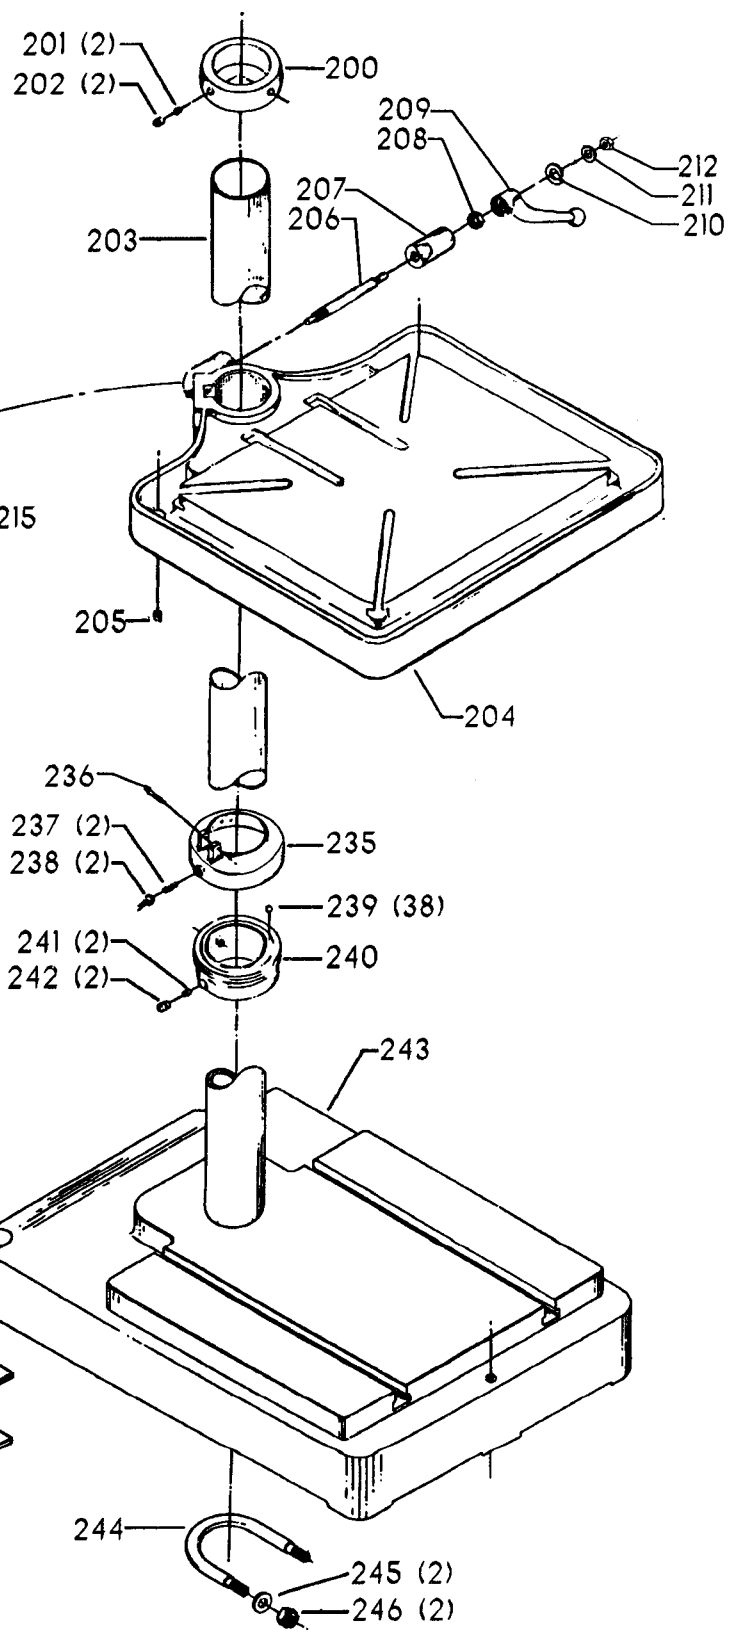

20-660 TILT TABLE

Parts List for 70-351 Type 1

Item Number	Part Number	Description	Qty Required
1	402060545006	REAR GUARD	1
2	000000-00	No Longer Available	4
2	402007520001	WARNING LABEL	1
3	902030502974	SPEED NUT	6
4	402060315004	JACKSHAFT SHIELD	1
5	000000-00	No Longer Available	2
6	904150107008	RING	1
7	402041065010	SHAFT	1
8	927010102633	KEY	1
9	402040195001	CAM	1
10	402060145007	SHIFTER BRACKET	1
10	1200220	SHIFTER BRACKET ASSY	1
11	920040205384	BEARING	1
12	1200865	SPECIAL BOLT	1
13	906855S	CLIP	2
14	1200219	ROD	1
15	1200267	SPEED CONTROL SCREW	1
16	1200266	SPEED CONTROL SCREW	1
17	489191-00	HEX NUT	2
18	402060545003	FRONT GUARD	1
19	901051931196	SCREW	4
20	901064502250S	DRIVE SCREW	4
21	402060370004	DIAL PLATE - 3:1	1
21	402060370005	DIAL PLATE - 2:1	1
22	1200225	PLUG	1
23	1202610	ROD ASSY	2
24	000000-00	No Longer Available	2

Parts List for 70-351 Type 1

Item Number	Part Number	Description	Qty Required
24	1641138	KNOB	2
25	901041501111	SET SCREW	2
26	402040755003	POINTER	1
27	1200224	HUB	1
28	928010413355	COIL SPRING	1
29	901041900225S	SET SCREW	1
30	906485S	SCREW	2
31	906482S	SPEED NUT	2
32	902010101300S	HEX NUT	2
33	000000-00	No Longer Available	1
34	000000-00	No Longer Available	2
35	402060575001	HEAD	1
36	901020100512	MACHINE SCREW	1
37	429010040004	CABLE CLAMP	1
38	1200228	COLUMN CLAMP	2
39	905010102718	ROLL PIN	2
40	901010619534	BOLT	1
41	904010101620S	WASHER	4
42	901010600605	CAP SCREW	4
43	401040315005	COVER PLATE	1
44	901020100912	MACHINE SCREW	1
45	000000-00	No Longer Available	1
46	905010106715S	ROLL PIN	1
47	901030408015S	CAP SCREW	1
48	000000-00	No Longer Available	1
49	928080121766	RETURN SPRING	1
50	000000-00	No Longer Available	1