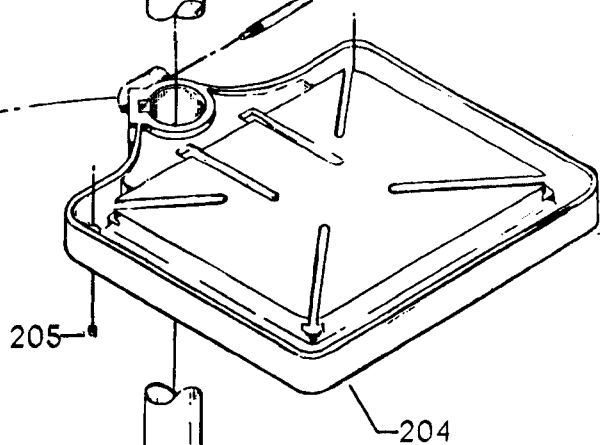

## Parts List for 70-332 Type 1

Item Number	Part Number	Description	Qty Required
1	402060545006	REAR GUARD	1
2	000000-00	No Longer Available	4
2	402007520001	WARNING LABEL	1
3	902030502974	SPEED NUT	6
4	402060315004	JACKSHAFT SHIELD	1
5	000000-00	No Longer Available	2
6	904150107008	RING	1
7	402041065010	SHAFT	1
8	927010102633	KEY	1
9	402040195001	CAM	1
10	402060145007	SHIFTER BRACKET	1
10	1200220	SHIFTER BRACKET ASSY	1
11	920040205384	BEARING	1
12	1200865	SPECIAL BOLT	1
13	906855S	CLIP	2
14	1200219	ROD	1
15	1200267	SPEED CONTROL SCREW	1
16	1200266	SPEED CONTROL SCREW	1
17	489191-00	HEX NUT	2
18	402060545003	FRONT GUARD	1
19	901051931196	SCREW	4
20	901064502250S	DRIVE SCREW	4
21	402060370004	DIAL PLATE - 3:1	1
21	402060370005	DIAL PLATE - 2:1	1
22	1200225	PLUG	1
23	1202610	ROD ASSY	2
24	000000-00	No Longer Available	2

## Parts List for 70-332 Type 1

Item Number	Part Number	Description	Qty Required
24	1641138	KNOB	2
25	901041501111	SET SCREW	2
26	402040755003	POINTER	1
27	1200224	HUB	1
28	928010413355	COIL SPRING	1
29	901041900225S	SET SCREW	1
30	906485S	SCREW	2
31	906482S	SPEED NUT	2
32	902010101300S	HEX NUT	2
33	000000-00	No Longer Available	1
34	000000-00	No Longer Available	2
35	402060575001	HEAD	1
36	901020100512	MACHINE SCREW	1
37	429010040004	CABLE CLAMP	1
38	1200228	COLUMN CLAMP	2
39	905010102718	ROLL PIN	2
40	901010619534	BOLT	1
41	904010101620S	WASHER	4
42	901010600605	CAP SCREW	4
43	401040315005	COVER PLATE	1
44	901020100912	MACHINE SCREW	1
45	000000-00	No Longer Available	1
46	905010106715S	ROLL PIN	1
47	901030408015S	CAP SCREW	1
48	000000-00	No Longer Available	1
49	928080121766	RETURN SPRING	1
50	000000-00	No Longer Available	1