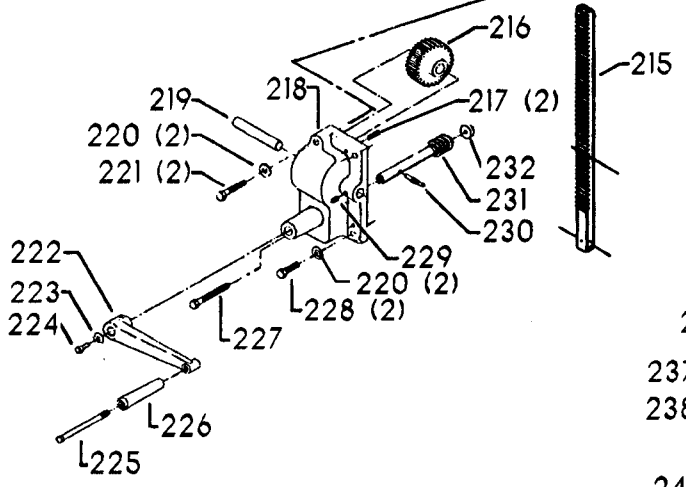

## Parts List for 70-332 Type 1

Item Number	Part Number	Description	Qty Required
1	402060545006	REAR GUARD	1
2	000000-00	No Longer Available	4
2	402007520001	WARNING LABEL	1
3	902030502974	SPEED NUT	6
4	402060315004	JACKSHAFT SHIELD	1
5	000000-00	No Longer Available	2
6	904150107008	RING	1
7	402041065010	SHAFT	1
8	927010102633	KEY	1
9	402040195001	CAM	1
10	402060145007	SHIFTER BRACKET	1
10	1200220	SHIFTER BRACKET ASSY	1
11	920040205384	BEARING	1
12	1200865	SPECIAL BOLT	1
13	906855S	CLIP	2
14	1200219	ROD	1
15	1200267	SPEED CONTROL SCREW	1
16	1200266	SPEED CONTROL SCREW	1
17	489191-00	HEX NUT	2
18	402060545003	FRONT GUARD	1
19	901051931196	SCREW	4
20	901064502250S	DRIVE SCREW	4
21	402060370004	DIAL PLATE - 3:1	1
21	402060370005	DIAL PLATE - 2:1	1
22	1200225	PLUG	1
23	1202610	ROD ASSY	2
24	000000-00	No Longer Available	2

## Parts List for 70-332 Type 1

Item Number	Part Number	Description	Qty Required
24	1641138	KNOB	2
25	901041501111	SET SCREW	2
26	402040755003	POINTER	1
27	1200224	HUB	1
28	928010413355	COIL SPRING	1
29	901041900225S	SET SCREW	1
30	906485S	SCREW	2
31	906482S	SPEED NUT	2
32	902010101300S	HEX NUT	2
33	000000-00	No Longer Available	1
34	000000-00	No Longer Available	2
35	402060575001	HEAD	1
36	901020100512	MACHINE SCREW	1
37	429010040004	CABLE CLAMP	1
38	1200228	COLUMN CLAMP	2
39	905010102718	ROLL PIN	2
40	901010619534	BOLT	1
41	904010101620S	WASHER	4
42	901010600605	CAP SCREW	4
43	401040315005	COVER PLATE	1
44	901020100912	MACHINE SCREW	1
45	000000-00	No Longer Available	1
46	905010106715S	ROLL PIN	1
47	901030408015S	CAP SCREW	1
48	000000-00	No Longer Available	1
49	928080121766	RETURN SPRING	1
50	000000-00	No Longer Available	1