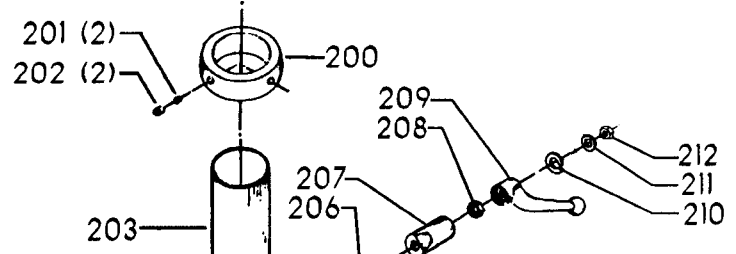

## Parts List for 70-332 Type 1

Item Number	Part Number	Description	Qty Required
1	402060545006	REAR GUARD	1
2	000000-00	No Longer Available	4
2	402007520001	WARNING LABEL	1
3	902030502974	SPEED NUT	6
4	402060315004	JACKSHAFT SHIELD	1
5	000000-00	No Longer Available	2
6	904150107008	RING	1
7	402041065010	SHAFT	1
8	927010102633	KEY	1
9	402040195001	CAM	1
10	402060145007	SHIFTER BRACKET	1
10	1200220	SHIFTER BRACKET ASSY	1
11	920040205384	BEARING	1
12	1200865	SPECIAL BOLT	1
13	906855S	CLIP	2
14	1200219	ROD	1
15	1200267	SPEED CONTROL SCREW	1
16	1200266	SPEED CONTROL SCREW	1
17	489191-00	HEX NUT	2
18	402060545003	FRONT GUARD	1
19	901051931196	SCREW	4
20	901064502250S	DRIVE SCREW	4
21	402060370004	DIAL PLATE - 3:1	1
21	402060370005	DIAL PLATE - 2:1	1
22	1200225	PLUG	1
23	1202610	ROD ASSY	2
24	000000-00	No Longer Available	2

## Parts List for 70-332 Type 1

Item Number	Part Number	Description	Qty Required
24	1641138	KNOB	2
25	901041501111	SET SCREW	2
26	402040755003	POINTER	1
27	1200224	HUB	1
28	928010413355	COIL SPRING	1
29	901041900225S	SET SCREW	1
30	906485S	SCREW	2
31	906482S	SPEED NUT	2
32	902010101300S	HEX NUT	2
33	000000-00	No Longer Available	1
34	000000-00	No Longer Available	2
35	402060575001	HEAD	1
36	901020100512	MACHINE SCREW	1
37	429010040004	CABLE CLAMP	1
38	1200228	COLUMN CLAMP	2
39	905010102718	ROLL PIN	2
40	901010619534	BOLT	1
41	904010101620S	WASHER	4
42	901010600605	CAP SCREW	4
43	401040315005	COVER PLATE	1
44	901020100912	MACHINE SCREW	1
45	000000-00	No Longer Available	1
46	905010106715S	ROLL PIN	1
47	901030408015S	CAP SCREW	1
48	000000-00	No Longer Available	1
49	928080121766	RETURN SPRING	1
50	000000-00	No Longer Available	1