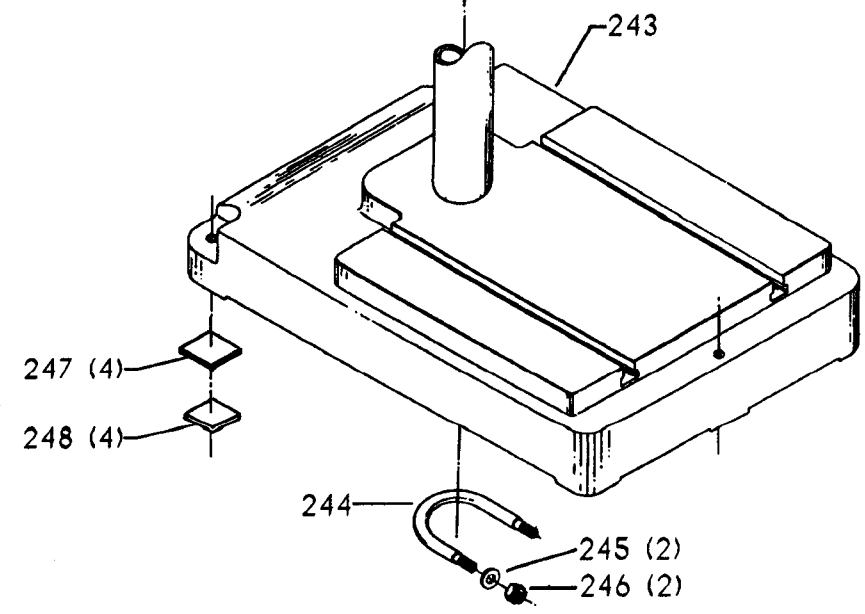

## Parts List for 70-332 Type 1

Item Number	Part Number	Description	Qty Required
1	402060545006	REAR GUARD	1
2	000000-00	No Longer Available	4
2	402007520001	WARNING LABEL	1
3	902030502974	SPEED NUT	6
4	402060315004	JACKSHAFT SHIELD	1
5	000000-00	No Longer Available	2
6	904150107008	RING	1
7	402041065010	SHAFT	1
8	927010102633	KEY	1
9	402040195001	CAM	1
10	402060145007	SHIFTER BRACKET	1
10	1200220	SHIFTER BRACKET ASSY	1
11	920040205384	BEARING	1
12	1200865	SPECIAL BOLT	1
13	906855S	CLIP	2
14	1200219	ROD	1
15	1200267	SPEED CONTROL SCREW	1
16	1200266	SPEED CONTROL SCREW	1
17	489191-00	HEX NUT	2
18	402060545003	FRONT GUARD	1
19	901051931196	SCREW	4
20	901064502250S	DRIVE SCREW	4
21	402060370004	DIAL PLATE - 3:1	1
21	402060370005	DIAL PLATE - 2:1	1
22	1200225	PLUG	1
23	1202610	ROD ASSY	2
24	000000-00	No Longer Available	2

## Parts List for 70-332 Type 1

Item Number	Part Number	Description	Qty Required
24	1641138	KNOB	2
25	901041501111	SET SCREW	2
26	402040755003	POINTER	1
27	1200224	HUB	1
28	928010413355	COIL SPRING	1
29	901041900225S	SET SCREW	1
30	906485S	SCREW	2
31	906482S	SPEED NUT	2
32	902010101300S	HEX NUT	2
33	000000-00	No Longer Available	1
34	000000-00	No Longer Available	2
35	402060575001	HEAD	1
36	901020100512	MACHINE SCREW	1
37	429010040004	CABLE CLAMP	1
38	1200228	COLUMN CLAMP	2
39	905010102718	ROLL PIN	2
40	901010619534	BOLT	1
41	904010101620S	WASHER	4
42	901010600605	CAP SCREW	4
43	401040315005	COVER PLATE	1
44	901020100912	MACHINE SCREW	1
45	000000-00	No Longer Available	1
46	905010106715S	ROLL PIN	1
47	901030408015S	CAP SCREW	1
48	000000-00	No Longer Available	1
49	928080121766	RETURN SPRING	1
50	000000-00	No Longer Available	1