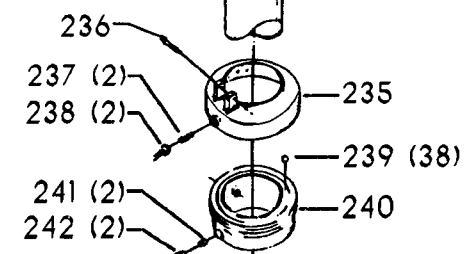

## Parts List for 70-332 Type 1

Item Number	Part Number	Description	Qty Required
1	402060545006	REAR GUARD	1
2	000000-00	No Longer Available	4
2	402007520001	WARNING LABEL	1
3	902030502974	SPEED NUT	6
4	402060315004	JACKSHAFT SHIELD	1
5	000000-00	No Longer Available	2
6	904150107008	RING	1
7	402041065010	SHAFT	1
8	927010102633	KEY	1
9	402040195001	CAM	1
10	402060145007	SHIFTER BRACKET	1
10	1200220	SHIFTER BRACKET ASSY	1
11	920040205384	BEARING	1
12	1200865	SPECIAL BOLT	1
13	906855S	CLIP	2
14	1200219	ROD	1
15	1200267	SPEED CONTROL SCREW	1
16	1200266	SPEED CONTROL SCREW	1
17	489191-00	HEX NUT	2
18	402060545003	FRONT GUARD	1
19	901051931196	SCREW	4
20	901064502250S	DRIVE SCREW	4
21	402060370004	DIAL PLATE - 3:1	1
21	402060370005	DIAL PLATE - 2:1	1
22	1200225	PLUG	1
23	1202610	ROD ASSY	2
24	000000-00	No Longer Available	2

## Parts List for 70-332 Type 1

Item Number	Part Number	Description	Qty Required
24	1641138	KNOB	2
25	901041501111	SET SCREW	2
26	402040755003	POINTER	1
27	1200224	HUB	1
28	928010413355	COIL SPRING	1
29	901041900225S	SET SCREW	1
30	906485S	SCREW	2
31	906482S	SPEED NUT	2
32	902010101300S	HEX NUT	2
33	000000-00	No Longer Available	1
34	000000-00	No Longer Available	2
35	402060575001	HEAD	1
36	901020100512	MACHINE SCREW	1
37	429010040004	CABLE CLAMP	1
38	1200228	COLUMN CLAMP	2
39	905010102718	ROLL PIN	2
40	901010619534	BOLT	1
41	904010101620S	WASHER	4
42	901010600605	CAP SCREW	4
43	401040315005	COVER PLATE	1
44	901020100912	MACHINE SCREW	1
45	000000-00	No Longer Available	1
46	905010106715S	ROLL PIN	1
47	901030408015S	CAP SCREW	1
48	000000-00	No Longer Available	1
49	928080121766	RETURN SPRING	1
50	000000-00	No Longer Available	1