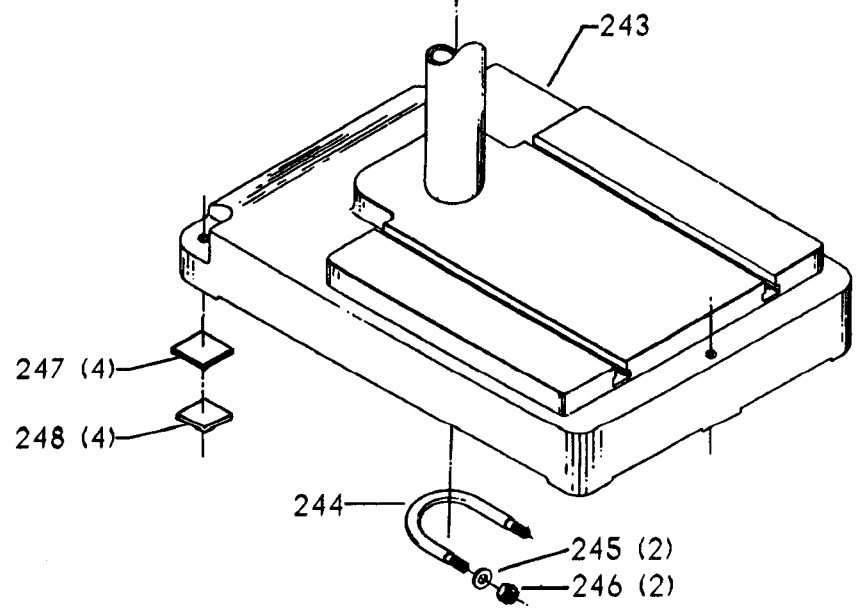

20-660 TILT TABLE

Parts List for 70-323 Type 1

Item Number	Part Number	Description	Qty Required
1	402060545006	REAR GUARD	1
2	000000-00	No Longer Available	4
2	402007520001	WARNING LABEL	1
3	902030502974	SPEED NUT	6
4	402060315004	JACKSHAFT SHIELD	1
5	000000-00	No Longer Available	2
6	904150107008	RING	1
7	402041065010	SHAFT	1
8	927010102633	KEY	1
9	402040195001	CAM	1
10	402060145007	SHIFTER BRACKET	1
10	1200220	SHIFTER BRACKET ASSY	1
11	920040205384	BEARING	1
12	1200865	SPECIAL BOLT	1
13	906855S	CLIP	2
14	1200219	ROD	1
15	1200267	SPEED CONTROL SCREW	1
16	1200266	SPEED CONTROL SCREW	1
17	489191-00	HEX NUT	2
18	402060545003	FRONT GUARD	1
19	901051931196	SCREW	4
20	901064502250S	DRIVE SCREW	4
21	402060370004	DIAL PLATE - 3:1	1
21	402060370005	DIAL PLATE - 2:1	1
22	1200225	PLUG	1
23	1202610	ROD ASSY	2
24	000000-00	No Longer Available	2

Parts List for 70-323 Type 1

Item Number	Part Number	Description	Qty Required
24	1641138	KNOB	2
25	901041501111	SET SCREW	2
26	402040755003	POINTER	1
27	1200224	HUB	1
28	928010413355	COIL SPRING	1
29	901041900225S	SET SCREW	1
30	906485S	SCREW	2
31	906482S	SPEED NUT	2
32	902010101300S	HEX NUT	2
33	000000-00	No Longer Available	1
34	000000-00	No Longer Available	2
35	402060575001	HEAD	1
36	901020100512	MACHINE SCREW	1
37	429010040004	CABLE CLAMP	1
38	1200228	COLUMN CLAMP	2
39	905010102718	ROLL PIN	2
40	901010619534	BOLT	1
41	904010101620S	WASHER	4
42	901010600605	CAP SCREW	4
43	401040315005	COVER PLATE	1
44	901020100912	MACHINE SCREW	1
45	000000-00	No Longer Available	1
46	905010106715S	ROLL PIN	1
47	901030408015S	CAP SCREW	1
48	000000-00	No Longer Available	1
49	928080121766	RETURN SPRING	1
50	000000-00	No Longer Available	1