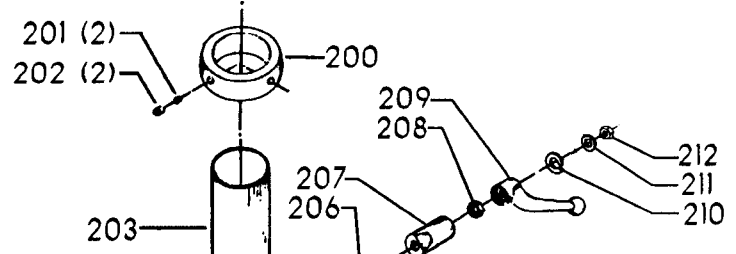

20-660 TILT TABLE

Parts List for 70-323 Type 1

Item Number	Part Number	Description	Qty Required
1	402060545006	REAR GUARD	1
2	000000-00	No Longer Available	4
2	402007520001	WARNING LABEL	1
3	902030502974	SPEED NUT	6
4	402060315004	JACKSHAFT SHIELD	1
5	000000-00	No Longer Available	2
6	904150107008	RING	1
7	402041065010	SHAFT	1
8	927010102633	KEY	1
9	402040195001	CAM	1
10	402060145007	SHIFTER BRACKET	1
10	1200220	SHIFTER BRACKET ASSY	1
11	920040205384	BEARING	1
12	1200865	SPECIAL BOLT	1
13	906855S	CLIP	2
14	1200219	ROD	1
15	1200267	SPEED CONTROL SCREW	1
16	1200266	SPEED CONTROL SCREW	1
17	489191-00	HEX NUT	2
18	402060545003	FRONT GUARD	1
19	901051931196	SCREW	4
20	901064502250S	DRIVE SCREW	4
21	402060370004	DIAL PLATE - 3:1	1
21	402060370005	DIAL PLATE - 2:1	1
22	1200225	PLUG	1
23	1202610	ROD ASSY	2
24	000000-00	No Longer Available	2

Parts List for 70-323 Type 1

Item Number	Part Number	Description	Qty Required
24	1641138	KNOB	2
25	901041501111	SET SCREW	2
26	402040755003	POINTER	1
27	1200224	HUB	1
28	928010413355	COIL SPRING	1
29	901041900225S	SET SCREW	1
30	906485S	SCREW	2
31	906482S	SPEED NUT	2
32	902010101300S	HEX NUT	2
33	000000-00	No Longer Available	1
34	000000-00	No Longer Available	2
35	402060575001	HEAD	1
36	901020100512	MACHINE SCREW	1
37	429010040004	CABLE CLAMP	1
38	1200228	COLUMN CLAMP	2
39	905010102718	ROLL PIN	2
40	901010619534	BOLT	1
41	904010101620S	WASHER	4
42	901010600605	CAP SCREW	4
43	401040315005	COVER PLATE	1
44	901020100912	MACHINE SCREW	1
45	000000-00	No Longer Available	1
46	905010106715S	ROLL PIN	1
47	901030408015S	CAP SCREW	1
48	000000-00	No Longer Available	1
49	928080121766	RETURN SPRING	1
50	000000-00	No Longer Available	1