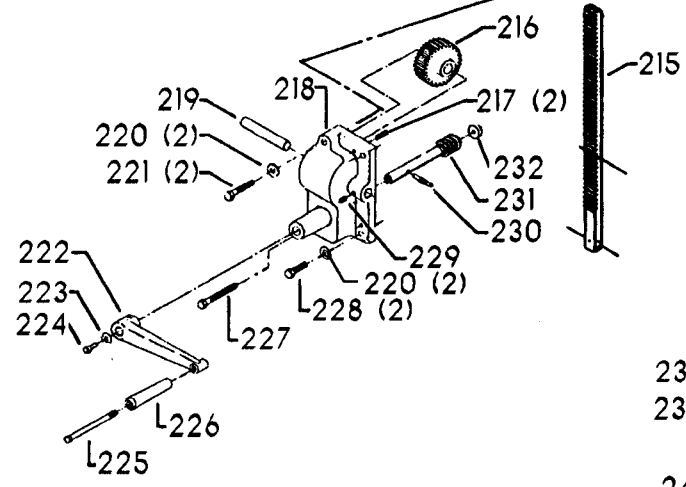

20-660 TILT TABLE

Parts List for 70-323 Type 1

Item Number	Part Number	Description	Qty Required
1	402060545006	REAR GUARD	1
2	000000-00	No Longer Available	4
2	402007520001	WARNING LABEL	1
3	902030502974	SPEED NUT	6
4	402060315004	JACKSHAFT SHIELD	1
5	000000-00	No Longer Available	2
6	904150107008	RING	1
7	402041065010	SHAFT	1
8	927010102633	KEY	1
9	402040195001	CAM	1
10	402060145007	SHIFTER BRACKET	1
10	1200220	SHIFTER BRACKET ASSY	1
11	920040205384	BEARING	1
12	1200865	SPECIAL BOLT	1
13	906855S	CLIP	2
14	1200219	ROD	1
15	1200267	SPEED CONTROL SCREW	1
16	1200266	SPEED CONTROL SCREW	1
17	489191-00	HEX NUT	2
18	402060545003	FRONT GUARD	1
19	901051931196	SCREW	4
20	901064502250S	DRIVE SCREW	4
21	402060370004	DIAL PLATE - 3:1	1
21	402060370005	DIAL PLATE - 2:1	1
22	1200225	PLUG	1
23	1202610	ROD ASSY	2
24	000000-00	No Longer Available	2

Parts List for 70-323 Type 1

Item Number	Part Number	Description	Qty Required
24	1641138	KNOB	2
25	901041501111	SET SCREW	2
26	402040755003	POINTER	1
27	1200224	HUB	1
28	928010413355	COIL SPRING	1
29	901041900225S	SET SCREW	1
30	906485S	SCREW	2
31	906482S	SPEED NUT	2
32	902010101300S	HEX NUT	2
33	000000-00	No Longer Available	1
34	000000-00	No Longer Available	2
35	402060575001	HEAD	1
36	901020100512	MACHINE SCREW	1
37	429010040004	CABLE CLAMP	1
38	1200228	COLUMN CLAMP	2
39	905010102718	ROLL PIN	2
40	901010619534	BOLT	1
41	904010101620S	WASHER	4
42	901010600605	CAP SCREW	4
43	401040315005	COVER PLATE	1
44	901020100912	MACHINE SCREW	1
45	000000-00	No Longer Available	1
46	905010106715S	ROLL PIN	1
47	901030408015S	CAP SCREW	1
48	000000-00	No Longer Available	1
49	928080121766	RETURN SPRING	1
50	000000-00	No Longer Available	1