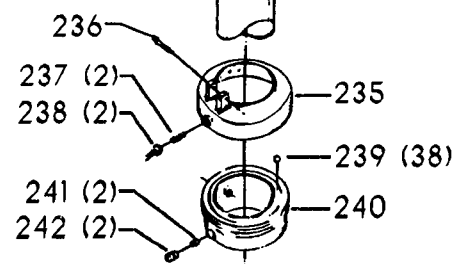

20-660 TILT TABLE

Parts List for 70-323 Type 1

Item Number	Part Number	Description	Qty Required
1	402060545006	REAR GUARD	1
2	000000-00	No Longer Available	4
2	402007520001	WARNING LABEL	1
3	902030502974	SPEED NUT	6
4	402060315004	JACKSHAFT SHIELD	1
5	000000-00	No Longer Available	2
6	904150107008	RING	1
7	402041065010	SHAFT	1
8	927010102633	KEY	1
9	402040195001	CAM	1
10	402060145007	SHIFTER BRACKET	1
10	1200220	SHIFTER BRACKET ASSY	1
11	920040205384	BEARING	1
12	1200865	SPECIAL BOLT	1
13	906855S	CLIP	2
14	1200219	ROD	1
15	1200267	SPEED CONTROL SCREW	1
16	1200266	SPEED CONTROL SCREW	1
17	489191-00	HEX NUT	2
18	402060545003	FRONT GUARD	1
19	901051931196	SCREW	4
20	901064502250S	DRIVE SCREW	4
21	402060370004	DIAL PLATE - 3:1	1
21	402060370005	DIAL PLATE - 2:1	1
22	1200225	PLUG	1
23	1202610	ROD ASSY	2
24	000000-00	No Longer Available	2

Parts List for 70-323 Type 1

Item Number	Part Number	Description	Qty Required
24	1641138	KNOB	2
25	901041501111	SET SCREW	2
26	402040755003	POINTER	1
27	1200224	HUB	1
28	928010413355	COIL SPRING	1
29	901041900225S	SET SCREW	1
30	906485S	SCREW	2
31	906482S	SPEED NUT	2
32	902010101300S	HEX NUT	2
33	000000-00	No Longer Available	1
34	000000-00	No Longer Available	2
35	402060575001	HEAD	1
36	901020100512	MACHINE SCREW	1
37	429010040004	CABLE CLAMP	1
38	1200228	COLUMN CLAMP	2
39	905010102718	ROLL PIN	2
40	901010619534	BOLT	1
41	904010101620S	WASHER	4
42	901010600605	CAP SCREW	4
43	401040315005	COVER PLATE	1
44	901020100912	MACHINE SCREW	1
45	000000-00	No Longer Available	1
46	905010106715S	ROLL PIN	1
47	901030408015S	CAP SCREW	1
48	000000-00	No Longer Available	1
49	928080121766	RETURN SPRING	1
50	000000-00	No Longer Available	1