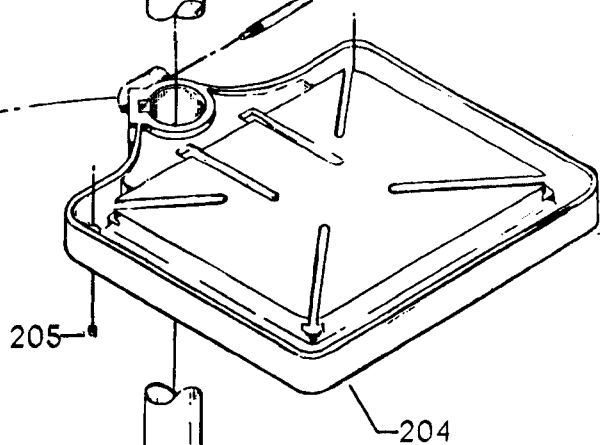

20-660 TILT TABLE

Parts List for 70-323 Type 1

Item Number	Part Number	Description	Qty Required
1	402060545006	REAR GUARD	1
2	000000-00	No Longer Available	4
2	402007520001	WARNING LABEL	1
3	902030502974	SPEED NUT	6
4	402060315004	JACKSHAFT SHIELD	1
5	000000-00	No Longer Available	2
6	904150107008	RING	1
7	402041065010	SHAFT	1
8	927010102633	KEY	1
9	402040195001	CAM	1
10	402060145007	SHIFTER BRACKET	1
10	1200220	SHIFTER BRACKET ASSY	1
11	920040205384	BEARING	1
12	1200865	SPECIAL BOLT	1
13	906855S	CLIP	2
14	1200219	ROD	1
15	1200267	SPEED CONTROL SCREW	1
16	1200266	SPEED CONTROL SCREW	1
17	489191-00	HEX NUT	2
18	402060545003	FRONT GUARD	1
19	901051931196	SCREW	4
20	901064502250S	DRIVE SCREW	4
21	402060370004	DIAL PLATE - 3:1	1
21	402060370005	DIAL PLATE - 2:1	1
22	1200225	PLUG	1
23	1202610	ROD ASSY	2
24	000000-00	No Longer Available	2

Parts List for 70-323 Type 1

Item Number	Part Number	Description	Qty Required
24	1641138	KNOB	2
25	901041501111	SET SCREW	2
26	402040755003	POINTER	1
27	1200224	HUB	1
28	928010413355	COIL SPRING	1
29	901041900225S	SET SCREW	1
30	906485S	SCREW	2
31	906482S	SPEED NUT	2
32	902010101300S	HEX NUT	2
33	000000-00	No Longer Available	1
34	000000-00	No Longer Available	2
35	402060575001	HEAD	1
36	901020100512	MACHINE SCREW	1
37	429010040004	CABLE CLAMP	1
38	1200228	COLUMN CLAMP	2
39	905010102718	ROLL PIN	2
40	901010619534	BOLT	1
41	904010101620S	WASHER	4
42	901010600605	CAP SCREW	4
43	401040315005	COVER PLATE	1
44	901020100912	MACHINE SCREW	1
45	000000-00	No Longer Available	1
46	905010106715S	ROLL PIN	1
47	901030408015S	CAP SCREW	1
48	000000-00	No Longer Available	1
49	928080121766	RETURN SPRING	1
50	000000-00	No Longer Available	1