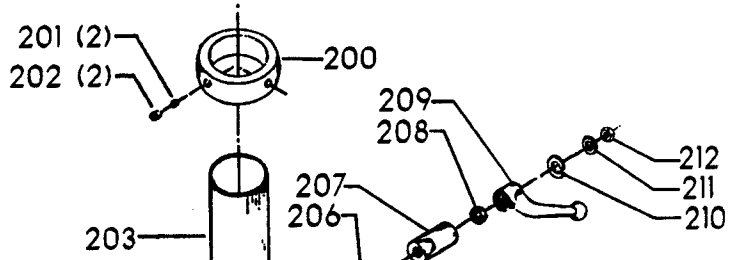

## Parts List for 70-287 Type 1

Item Number	Part Number	Description	Qty Required
1	1200324	REAR GUARD	1
2	901020100593	MACHINE SCREW	1
2	5140099-99	LOCK WASHER	1
3	902011201216	HEX NUT	1
4	000000-00	No Longer Available	1
5	402060275001	KNOB	1
6	90513860	SCREW	1
7	000000-00	No Longer Available	2
8	902030502974	SPEED NUT	4
9	402060315003	SHIELD	1
10	000000-00	No Longer Available	2
11	902030502974	SPEED NUT	2
12	402007520001	WARNING LABEL	1
13	000000-00	No Longer Available	4
14	901051931196	SCREW	4
15	1200308	FRONT GUARD	1
16	402060370003	DIAL PLATE	1
17	901064502250S	DRIVE SCREW	4
20	000000-00	No Longer Available	1
21	000000-00	No Longer Available	1
22	1200301	MOTOR PLATE	1
23	902010101300S	HEX NUT	4
24	904010101620S	WASHER	4
25	902030002951	SPEED NUT	4
26	000000-00	No Longer Available	4
27	902010205435S	JAM NUT	1
28	000000-00	No Longer Available	1

## Parts List for 70-287 Type 1

Item Number	Part Number	Description	Qty Required
313	491950-00	SET SCREW	1
314	905020105030	GROOVE PIN	2
315	000000-00	No Longer Available	1
316	927030102668	KEY	1
317	401041065007	GEAR SHAFT	1
318	904070714230	WASHER	1
319	904100315381	WASHER	1
320	901010600663	CAP SCREW	1
321	904010101620S	WASHER	2
322	901010605770	CAP SCREW	2
323	904070714214	WASHER	1
324	904010101622	STEEL WASHER	1
325	904010317712S	WASHER	1
326	901010600651	CAP SCREW	1
327	000000-00	No Longer Available	1
328	422040715002S	PIN	1
329	1086395S	HANDLE	1
330	904010101620S	WASHER	2
331	901010600649S	CAP SCREW	2
332	904070714230	WASHER	1
333	904100315381	WASHER	1
334	901010600663	CAP SCREW	1
335	000000-00	No Longer Available	1
336	905020506862	GROOVE PIN	1
337	401040515002	WORM GEAR	1