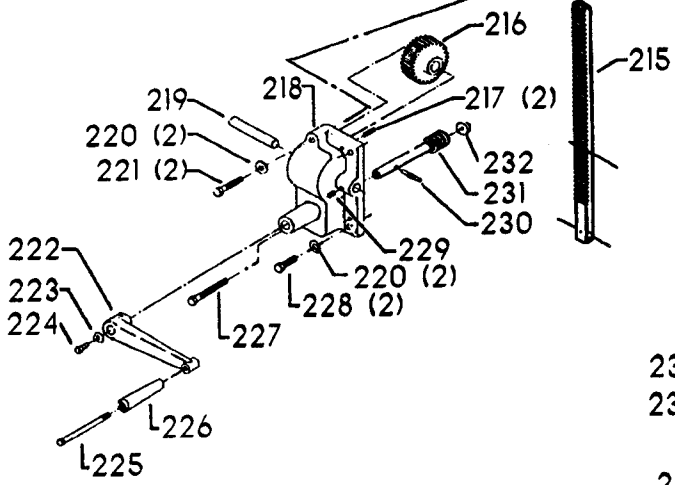

## Parts List for 70-287 Type 1

Item Number	Part Number	Description	Qty Required
1	1200324	REAR GUARD	1
2	901020100593	MACHINE SCREW	1
2	5140099-99	LOCK WASHER	1
3	902011201216	HEX NUT	1
4	000000-00	No Longer Available	1
5	402060275001	KNOB	1
6	90513860	SCREW	1
7	000000-00	No Longer Available	2
8	902030502974	SPEED NUT	4
9	402060315003	SHIELD	1
10	000000-00	No Longer Available	2
11	902030502974	SPEED NUT	2
12	402007520001	WARNING LABEL	1
13	000000-00	No Longer Available	4
14	901051931196	SCREW	4
15	1200308	FRONT GUARD	1
16	402060370003	DIAL PLATE	1
17	901064502250S	DRIVE SCREW	4
20	000000-00	No Longer Available	1
21	000000-00	No Longer Available	1
22	1200301	MOTOR PLATE	1
23	902010101300S	HEX NUT	4
24	904010101620S	WASHER	4
25	902030002951	SPEED NUT	4
26	000000-00	No Longer Available	4
27	902010205435S	JAM NUT	1
28	000000-00	No Longer Available	1

## Parts List for 70-287 Type 1

Item Number	Part Number	Description	Qty Required
29	904150131024	RET RING	2
29	904150117105	RING	2
30	1200035	MOTOR PLATE ASSY	1
31	426033880001	SET COLLAR ASSY	2
32	491950-00	SET SCREW	2
33	901010600649S	CAP SCREW	2
34	902030002951	SPEED NUT	2
35	904010101620S	WASHER	1
36	902040101403	WING NUT	1
40	1200257	SPINDLE PULLEY	1
41	000000-00	No Longer Available	1
42	000000-00	No Longer Available	1
43	1200261	ROD	1
44	920040216559	BEARING	2
45	1200204	SPACER	1
46	000000-00	No Longer Available	1
47	000000-00	No Longer Available	1
48	902010101300S	HEX NUT	2
49	906485S	SCREW	2
50	906482S	SPEED NUT	2
51	000000-00	No Longer Available	2
52	402060575001	HEAD	1
53	901020100512	MACHINE SCREW	1
54	429010040004	CABLE CLAMP	1
55	901041500206	SET SCREW	1
56	401040315005	COVER PLATE	1
57	901010600605	CAP SCREW	4