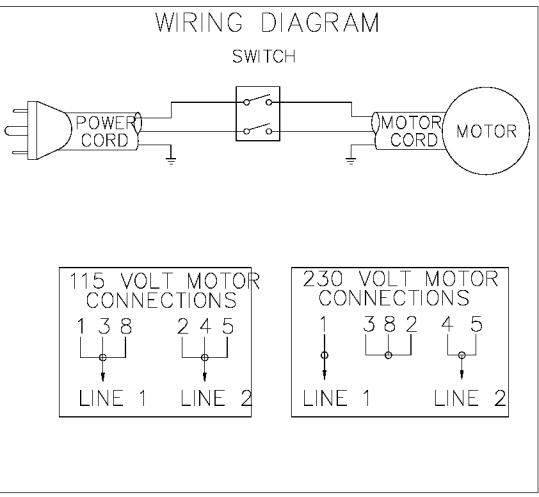

122 HARDWARE PACK

WIRING DIAGRAM  
SWITCH

## Parts List for 70-200 Type 1

Item Number	Part Number	Description	Qty Required
1	1343343	V-BELT (A33)	1
2	1343303	SPECIAL NUT	1
3	000000-00	No Longer Available	1
4	1343316	SPINDLE SLEEVE	1
5	1343318	RETAINING RING	2
6	920040216559	BEARING	2
7	1343317	COLLAR	1
8	1343315	NUT	1
9	000000-00	No Longer Available	1
10	000000-00	No Longer Available	1
11	920040107266	BEARING	1
12	000000-00	No Longer Available	1
13	901205	COVER	1
14	1340068	NAMEPLATE	1
15	1342455	SCREW	1
16	000000-00	No Longer Available	1
17	1343342	V-BELT (A29)	1
18	1312028	BEARING	1
19	1343321	IDLER PULLEY	1
20	000000-00	No Longer Available	1
21	1330200	SCREW	1
22	1343320	MOTOR PULLEY	1
23	1343347	MTR 1PH 1HP DP20	1
24	491964-00	NUT	4
25	904010315655	WASHER	8
26	1246034	CAP SCREW	4
27	000000-00	No Longer Available	1

## Parts List for 70-200 Type 1

Item Number	Part Number	Description	Qty Required
28	904020201705	LOCK WASHER	2
29	1243476	NUT	2
30	1343326	ROD	1
31	1343328	ROD	1
32	1246130	MACH SCREW	4
32	1246140	FL WASHER	4
33	1343304	RUBBER WASHER	4
34	1310105	SCREW	1
35	1311026	ECCENTRIC	1
36	000000-00	No Longer Available	1
37	901206	CLAMP BOLT	2
38	1343306	HANDLE	1
39	1343340	STRAIN RELIEF	2
40	1310016	DR. SCREW	4
41	000000-00	No Longer Available	1
42	902010201227S	HEX JAM NUT	1
43	1343348	SPRING ASSY	1
44	1243498	PIN	1
45	1343352	ROLL PIN	1
46	1343307	SPRING SEAT	1
47	1243496	NUT-STEEL	1
48	904020201704S	LOCK WASHER	1
49	1311048	SET SCREW	1
50	488983-00	LOCK WASHER	2
51	1310143	SCREW	2
52	1343355	SWITCH BOX	1
53	1246130	MACH SCREW	2