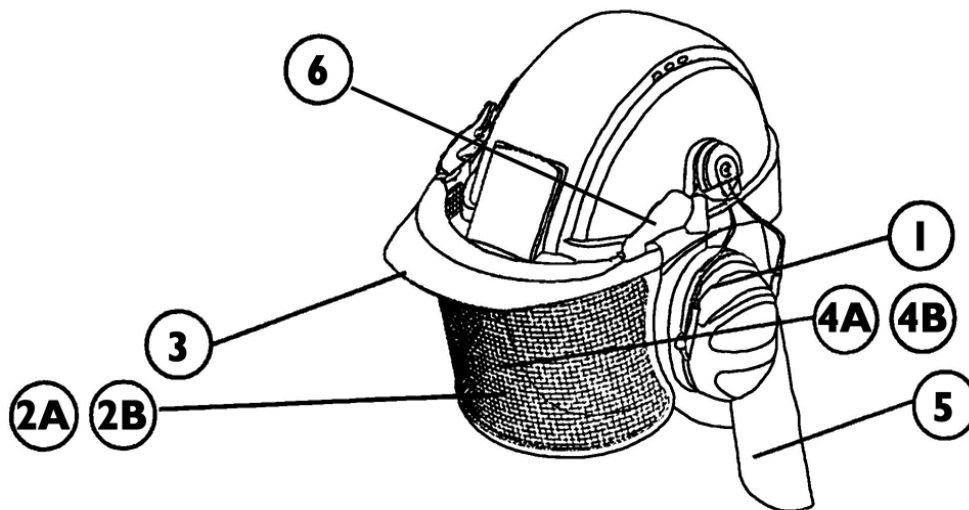

Pro Forest Helmet by Peltor

695 10 00-60

Helmet System

		Part Number
	Winter liner	695 10 00-62
	Chin strap	695 10 00-58
1	Hearing protector set w/ attachments for helmet	695 10 00-22
2A	Metal mesh visor with attachments	695 10 00-48
4A	Metal mesh screen only	695 10 00-49
2B	Nylon mesh visor with attachments	695 10 00-55
3	Replacement brim	695 10 00-51
6	Pair of replacement linkage arms for face screen	695 10 00-50
5	Rain shield	695 10 00-57
	Hygiene set for hearing protector set	695 10 00-30
	Replacement 4-point suspension	695 10 00-21
4B	Plexiglass visor only	695 10 00-39