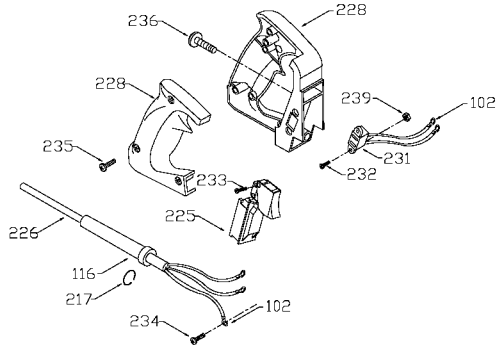

PORTER-CABLE D-HANDLE ROUTER

nearest Porter-Cable Service Center or other competent repair center.

6911
6912
694917

TYPE 1

TYPES 2, 3, 4, 5, 6, 7

Parts List for 694917 Type 7

Item Number	Part Number	Description	Qty Required
1	903660	ARMATURE	1
2	903659	FIELD	1
3	N031652	BRUSH	2
3	803483	BRUSH CAP	2
3	873497	BRUSH HOLDER	2
3	885267	O RING	10
4	A22756	SWITCH	1
4	887452	DUST SHIELD	1
5	873717	CORD	1
6	152684-00	TERMINAL	1
11	855284	BEARING	3
11	878064SV	BEARING	1
52	903967SV	CASING & PINS FRONT	1
52	899192SV	REAR HOUSING	1
52	905489	HOUSING CAP	1
81	875893	COLLET NUT	1
83	872793	CHUCK	1
83	42950	1/2 INCH COLLET ASSY	1
83	42999	1/4 INCH COLLET ASSY	1
83	876671	COLLET 1/2 INCH	1
83	876669	COLLET 1/4 INCH	1
98	823030	SNAP-RING	10
100	878389	SCREW	10
102	849314	TERM	1
103	803632	SET-SCREW	10
104	803496	WASHER	10
105	842597	PLUG	1

Parts List for 694917 Type 7

Item Number	Part Number	Description	Qty Required
106	838312	SCREW	1
108	802426	RING	10
111	800835	PIN	10
113	682063	CONNECTOR VS	1
114	842598	BRACKET SWITCH	1
115	802764	SCREW	10
116	901266	STRAIN RELIEVER	1
120	681260	SCREW & WASHER	10
121	874137	CORD CLAMP	1
122	877817	SCREW	10
123	803104	LEAD	1
124	874299	FAN	1
125	A22709	OPEN-END WRENCH	1
125	A22709	OPEN-END WRENCH	1
126	683157	WRENCH OPEN END	1
126	683157	WRENCH OPEN END	1
214	839279	KNOB	1
215	800942	RING	10
215	872998	DEPTH RING	1
216	800869	SPRING	3
218	823374	WASHER	10
219	875807	SUB BASE	1
219	42186	ROUTER SUB-BASE	1