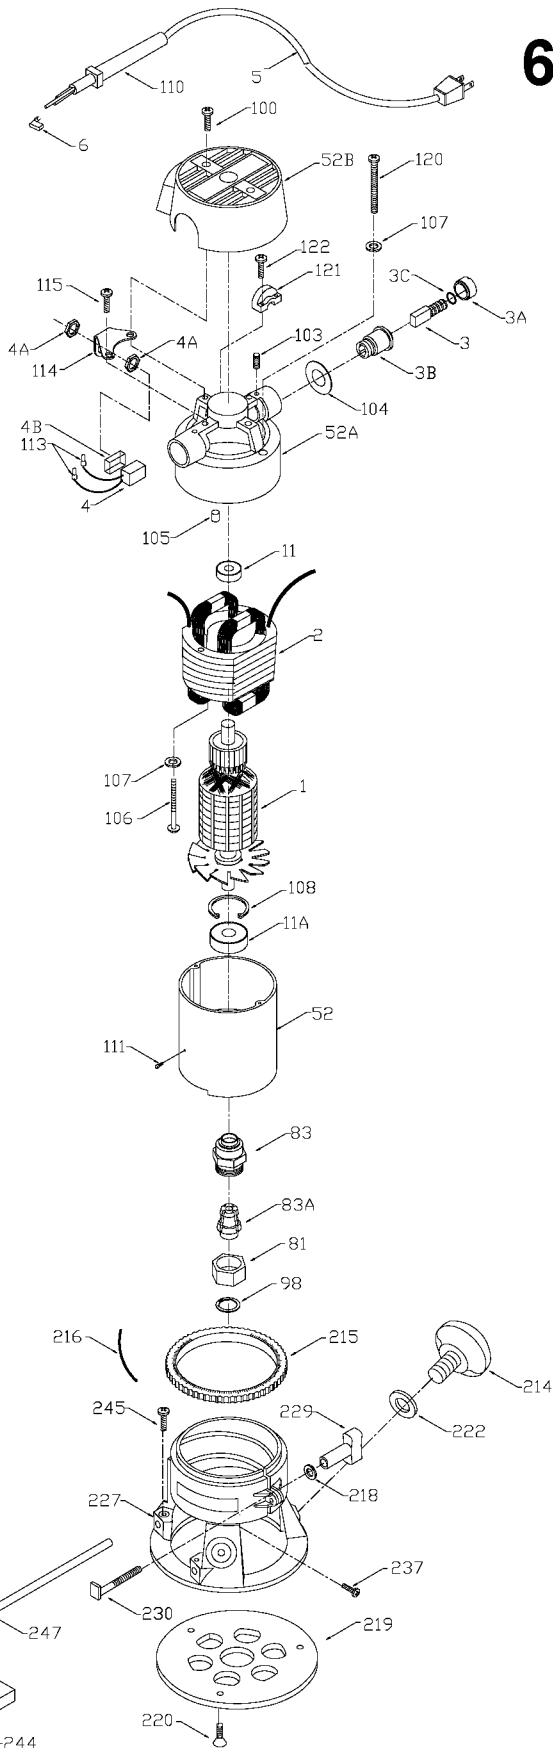

PORTER-CABLE D-HANDLE ROUTER

nearest Porter-Cable Service Center or other competent repair center.

6911
6912
694917

TYPE 1

TYPES 2, 3, 4, 5, 6, 7

Parts List for 694917 Type 7

Item Number	Part Number	Description	Qty Required
1	903660	ARMATURE	1
2	903659	FIELD	1
3	N031652	BRUSH	2
3	803483	BRUSH CAP	2
3	873497	BRUSH HOLDER	2
3	885267	O RING	10
4	A22756	SWITCH	1
4	887452	DUST SHIELD	1
5	873717	CORD	1
6	152684-00	TERMINAL	1
11	855284	BEARING	3
11	878064SV	BEARING	1
52	903967SV	CASING & PINS FRONT	1
52	899192SV	REAR HOUSING	1
52	905489	HOUSING CAP	1
81	875893	COLLET NUT	1
83	872793	CHUCK	1
83	42950	1/2 INCH COLLET ASSY	1
83	42999	1/4 INCH COLLET ASSY	1
83	876671	COLLET 1/2 INCH	1
83	876669	COLLET 1/4 INCH	1
98	823030	SNAP-RING	10
100	878389	SCREW	10
102	849314	TERM	1
103	803632	SET-SCREW	10
104	803496	WASHER	10
105	842597	PLUG	1

Parts List for 694917 Type 7

Item Number	Part Number	Description	Qty Required
106	838312	SCREW	1
108	802426	RING	10
111	800835	PIN	10
113	682063	CONNECTOR VS	1
114	842598	BRACKET SWITCH	1
115	802764	SCREW	10
116	901266	STRAIN RELIEVER	1
120	681260	SCREW & WASHER	10
121	874137	CORD CLAMP	1
122	877817	SCREW	10
123	803104	LEAD	1
124	874299	FAN	1
125	A22709	OPEN-END WRENCH	1
125	A22709	OPEN-END WRENCH	1
126	683157	WRENCH OPEN END	1
126	683157	WRENCH OPEN END	1
214	839279	KNOB	1
215	800942	RING	10
215	872998	DEPTH RING	1
216	800869	SPRING	3
218	823374	WASHER	10
219	875807	SUB BASE	1
219	42186	ROUTER SUB-BASE	1