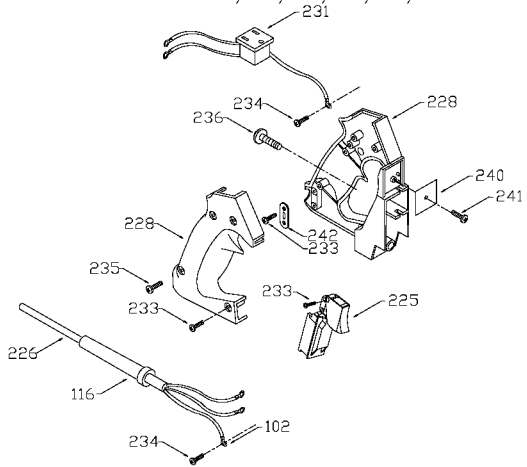

PORTER-CABLE D-HANDLE ROUTER

nearest Porter-Cable Service Center or other competent repair center.

6911
6912
694917

TYPE 1

TYPES 2, 3, 4, 5, 6, 7

Parts List for 694917 Type 7

Item Number	Part Number	Description	Qty Required
1	903660	ARMATURE	1
2	903659	FIELD	1
3	N031652	BRUSH	2
3	803483	BRUSH CAP	2
3	873497	BRUSH HOLDER	2
3	885267	O RING	10
4	A22756	SWITCH	1
4	887452	DUST SHIELD	1
5	873717	CORD	1
6	152684-00	TERMINAL	1
11	855284	BEARING	3
11	878064SV	BEARING	1
52	903967SV	CASING & PINS FRONT	1
52	899192SV	REAR HOUSING	1
52	905489	HOUSING CAP	1
81	875893	COLLET NUT	1
83	872793	CHUCK	1
83	42950	1/2 INCH COLLET ASSY	1
83	42999	1/4 INCH COLLET ASSY	1
83	876671	COLLET 1/2 INCH	1
83	876669	COLLET 1/4 INCH	1
98	823030	SNAP-RING	10
100	878389	SCREW	10
102	849314	TERM	1
103	803632	SET-SCREW	10
104	803496	WASHER	10
105	842597	PLUG	1

Parts List for 694917 Type 7

Item Number	Part Number	Description	Qty Required
106	838312	SCREW	1
108	802426	RING	10
111	800835	PIN	10
113	682063	CONNECTOR VS	1
114	842598	BRACKET SWITCH	1
115	802764	SCREW	10
116	901266	STRAIN RELIEVER	1
120	681260	SCREW & WASHER	10
121	874137	CORD CLAMP	1
122	877817	SCREW	10
123	803104	LEAD	1
124	874299	FAN	1
125	A22709	OPEN-END WRENCH	1
125	A22709	OPEN-END WRENCH	1
126	683157	WRENCH OPEN END	1
126	683157	WRENCH OPEN END	1
214	839279	KNOB	1
215	800942	RING	10
215	872998	DEPTH RING	1
216	800869	SPRING	3
218	823374	WASHER	10
219	875807	SUB BASE	1
219	42186	ROUTER SUB-BASE	1