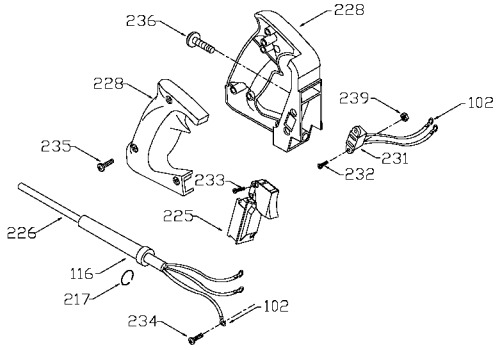

PORTER-CABLE D-HANDLE ROUTER

nearest Porter-Cable Service Center or other competent repair center.

6912
694917

TYPE 1