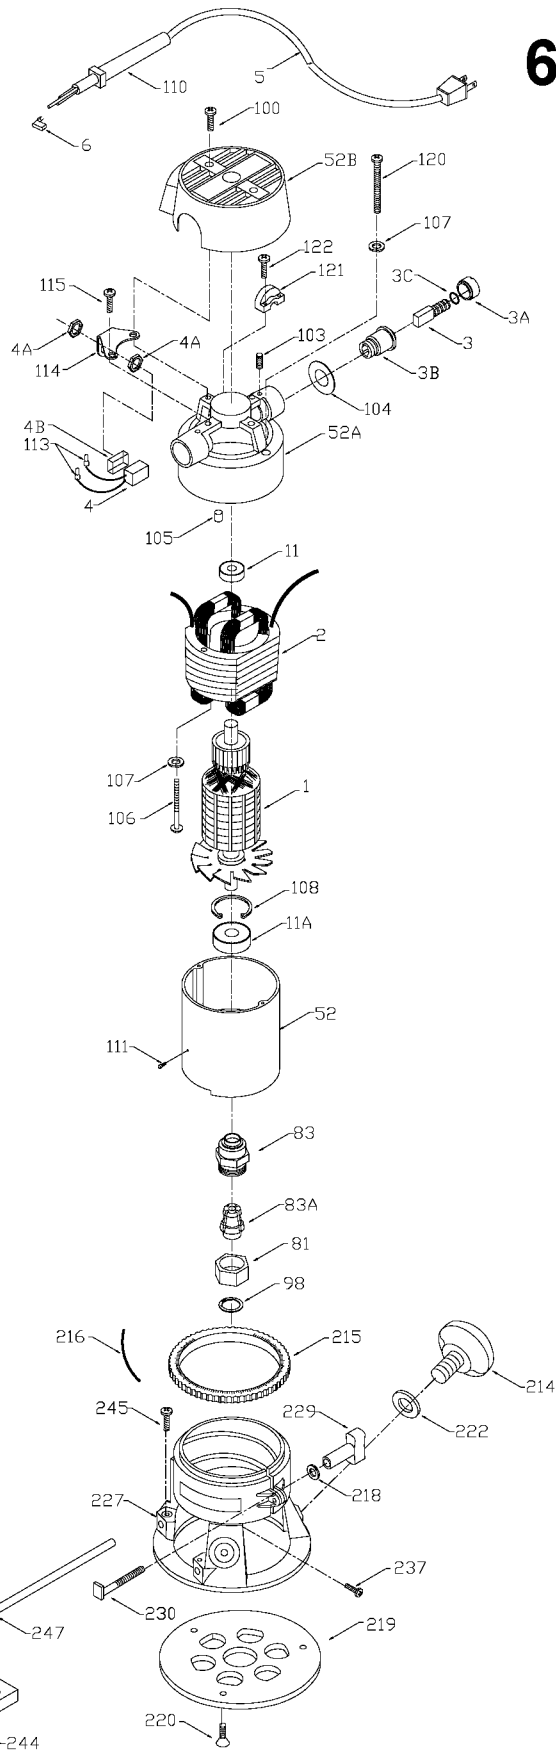

## TYPE 1

## TYPES 2, 3, 4, 5, 6, 7

## Parts List for 694917 Type 2

Item Number	Part Number	Description	Qty Required
1	903660	ARMATURE	1
2	699326	FIELD	1
3	N031652	BRUSH	2
3	803483	BRUSH CAP	2
3	873497	BRUSH HOLDER	2
4	842606SV	SWITCH	1
4	694771	HEX NUT	10
5	876683	CORD KIT	1
11	855284	BEARING	3
11	878064SV	BEARING	1
52	903967SV	CASING & PINS FRONT	1
52	899192SV	REAR HOUSING	1
52	888727	MOTOR HOUSING CAP	1
81	875893	COLLET NUT	1
83	872793	CHUCK	1
83	42950	1/2 INCH COLLET ASSY	1
83	42999	1/4 INCH COLLET ASSY	1
83	876671	COLLET 1/2 INCH	1
83	876669	COLLET 1/4 INCH	1
98	823030	SNAP-RING	10
100	878389	SCREW	10
102	849314	TERM	1
103	804360	SCREW	10
104	803496	WASHER	10
105	842597	PLUG	1
106	838312	SCREW	1
108	802426	RING	10

## Parts List for 694917 Type 2

Item Number	Part Number	Description	Qty Required
111	800835	PIN	10
113	682063	CONNECTOR VS	1
114	842598	BRACKET SWITCH	1
115	802764	SCREW	10
116	810716	RELIEVER	1
120	681260	SCREW & WASHER	10
121	874137	CORD CLAMP	1
122	877817	SCREW	10
123	803104	LEAD	1
124	000000-00	No Longer Available	1
124	000000-00	No Longer Available	1
125	A22709	OPEN-END WRENCH	1
125	A22709	OPEN-END WRENCH	1
126	683157	WRENCH OPEN END	1
126	683157	WRENCH OPEN END	1
214	839279	KNOB	1
215	800942	RING	10
215	872998	DEPTH RING	1
216	800869	SPRING	3
218	823374	WASHER	10
219	875807	SUB BASE	1
219	42186	ROUTER SUB-BASE	1