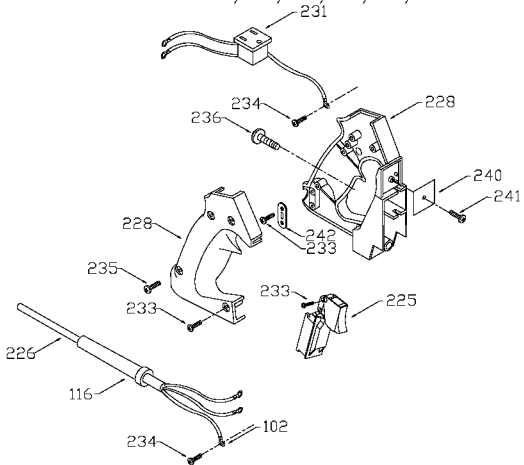

## TYPE 1

## Parts List for 694917 Type 2

Item Number	Part Number	Description	Qty Required
1	903660	ARMATURE	1
2	699326	FIELD	1
3	N031652	BRUSH	2
3	803483	BRUSH CAP	2
3	873497	BRUSH HOLDER	2
4	842606SV	SWITCH	1
4	694771	HEX NUT	10
5	876683	CORD KIT	1
11	855284	BEARING	3
11	878064SV	BEARING	1
52	903967SV	CASING & PINS FRONT	1
52	899192SV	REAR HOUSING	1
52	888727	MOTOR HOUSING CAP	1
81	875893	COLLET NUT	1
83	872793	CHUCK	1
83	42950	1/2 INCH COLLET ASSY	1
83	42999	1/4 INCH COLLET ASSY	1
83	876671	COLLET 1/2 INCH	1
83	876669	COLLET 1/4 INCH	1
98	823030	SNAP-RING	10
100	878389	SCREW	10
102	849314	TERM	1
103	804360	SCREW	10
104	803496	WASHER	10
105	842597	PLUG	1
106	838312	SCREW	1
108	802426	RING	10

## Parts List for 694917 Type 2

Item Number	Part Number	Description	Qty Required
111	800835	PIN	10
113	682063	CONNECTOR VS	1
114	842598	BRACKET SWITCH	1
115	802764	SCREW	10
116	810716	RELIEVER	1
120	681260	SCREW & WASHER	10
121	874137	CORD CLAMP	1
122	877817	SCREW	10
123	803104	LEAD	1
124	000000-00	No Longer Available	1
124	000000-00	No Longer Available	1
125	A22709	OPEN-END WRENCH	1
125	A22709	OPEN-END WRENCH	1
126	683157	WRENCH OPEN END	1
126	683157	WRENCH OPEN END	1
214	839279	KNOB	1
215	800942	RING	10
215	872998	DEPTH RING	1
216	800869	SPRING	3
218	823374	WASHER	10
219	875807	SUB BASE	1
219	42186	ROUTER SUB-BASE	1