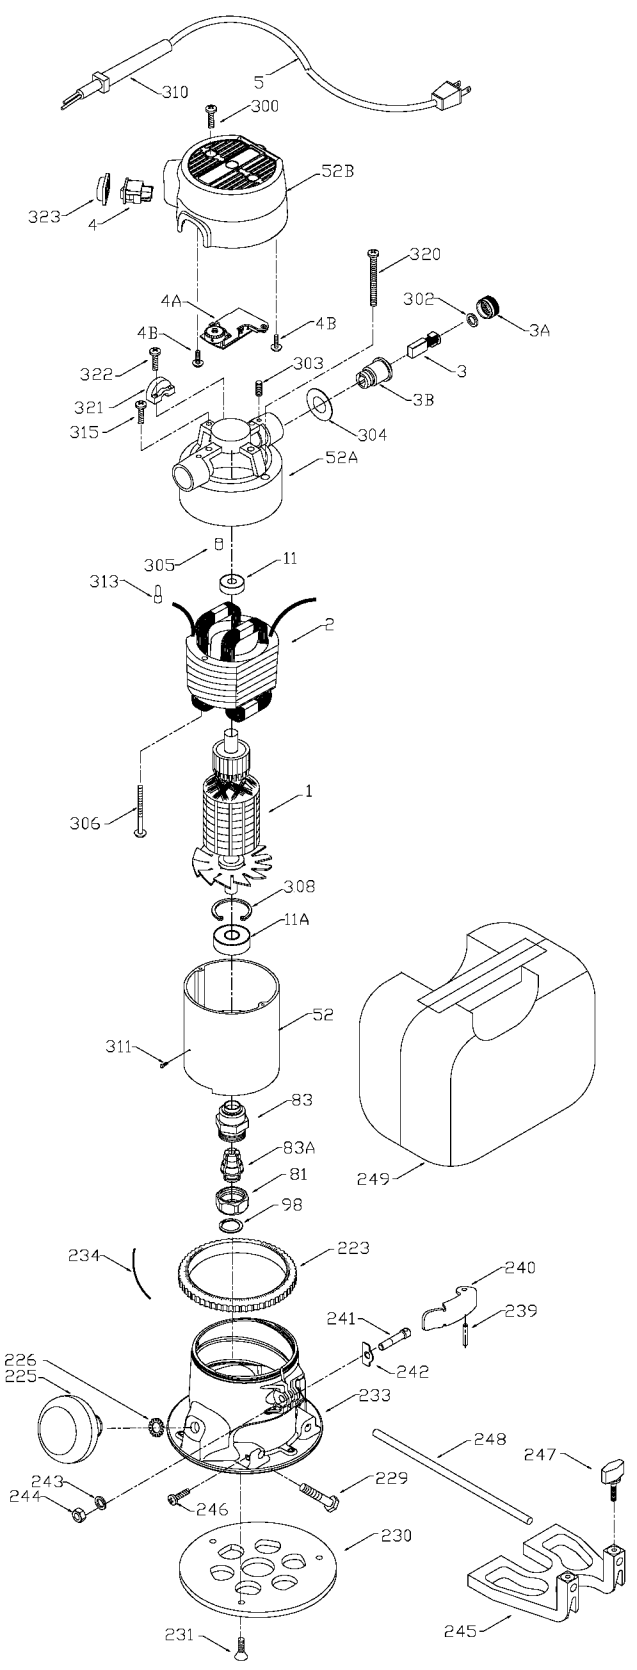

Parts List for 694 Type 1

Item Number	Part Number	Description	Qty Required
1	874299	FAN	1
1	903660	ARMATURE	1
2	904289	SS/A-FIELD	1
3	N031652	BRUSH	2
3	803483	BRUSH CAP	2
3	873497	BRUSH HOLDER	2
4	A22756	SWITCH	1
4	903426	CONTROL-SPEED	1
4	882185	SCREW MACHINE STEEL	1
5	839549	CORD	1
6	152684-00	TERMINAL	1
11	855284	BEARING	1
11	878064SV	BEARING	1
52	903967SV	CASING & PINS FRONT	1
52	A22753	REAR HOUSING	1
52	905490	MOTOR CAP	1
81	875893	COLLET NUT	1
83	872793	CHUCK	1
83	42999	1/4 INCH COLLET ASSY	1
83	42975	3/8 INCH COLLET ASSY	1
83	42975	3/8 INCH COLLET ASSY	1
83	42950	1/2 INCH COLLET ASSY	1
83	876671	COLLET 1/2 INCH	1
83	876669	COLLET 1/4 INCH	1
83	876670	COLLET 3/8 INCH	1
98	823030	SNAP-RING	1
100	896772	BASE & COLUMN ASSY	1