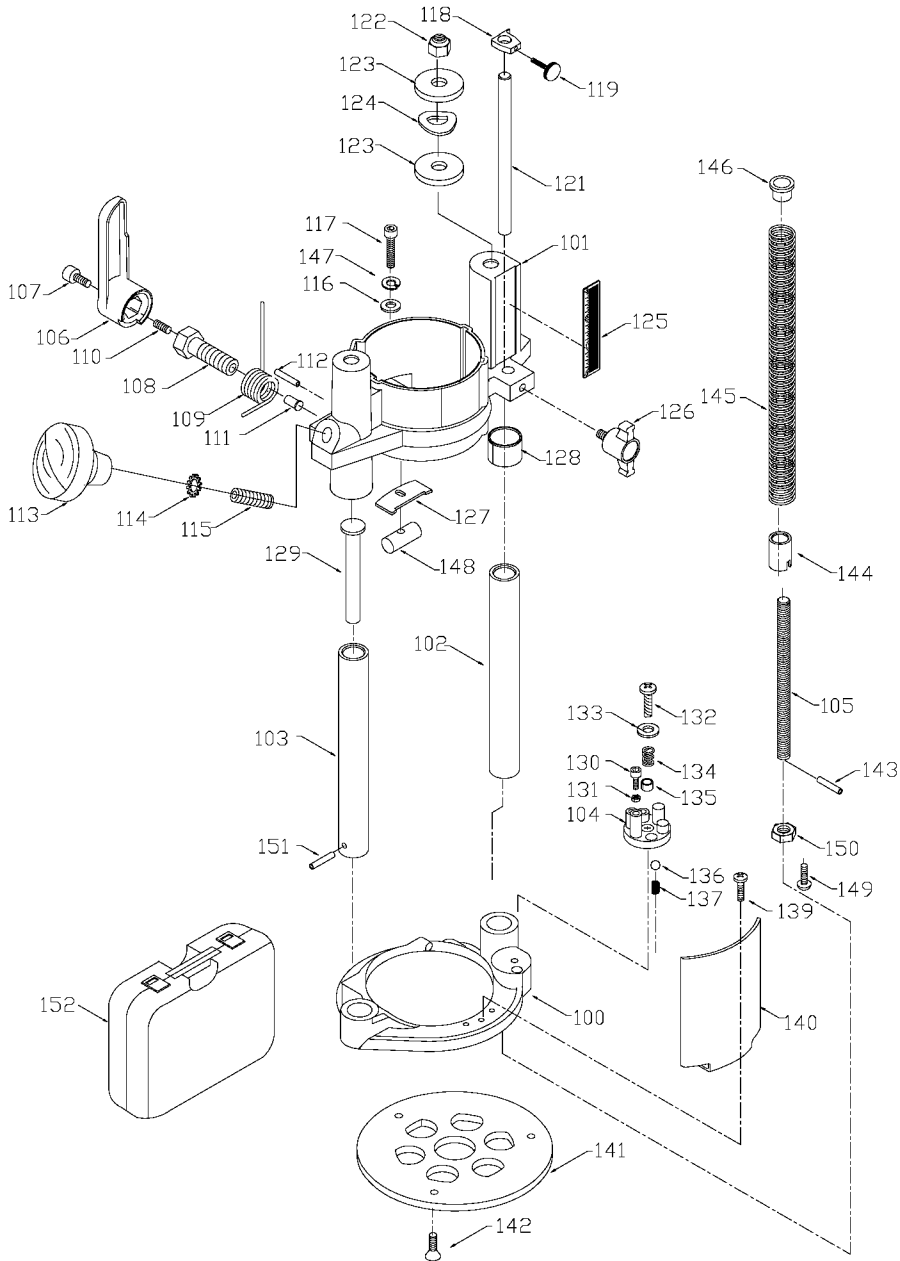

PORTER-CABLE

PLUNGE ROUTER BASE

WARNING: Electrical repairs should only be attempted by trained repairmen. Contact the nearest Porter-Cable Service Center or other competent repair center.

6931