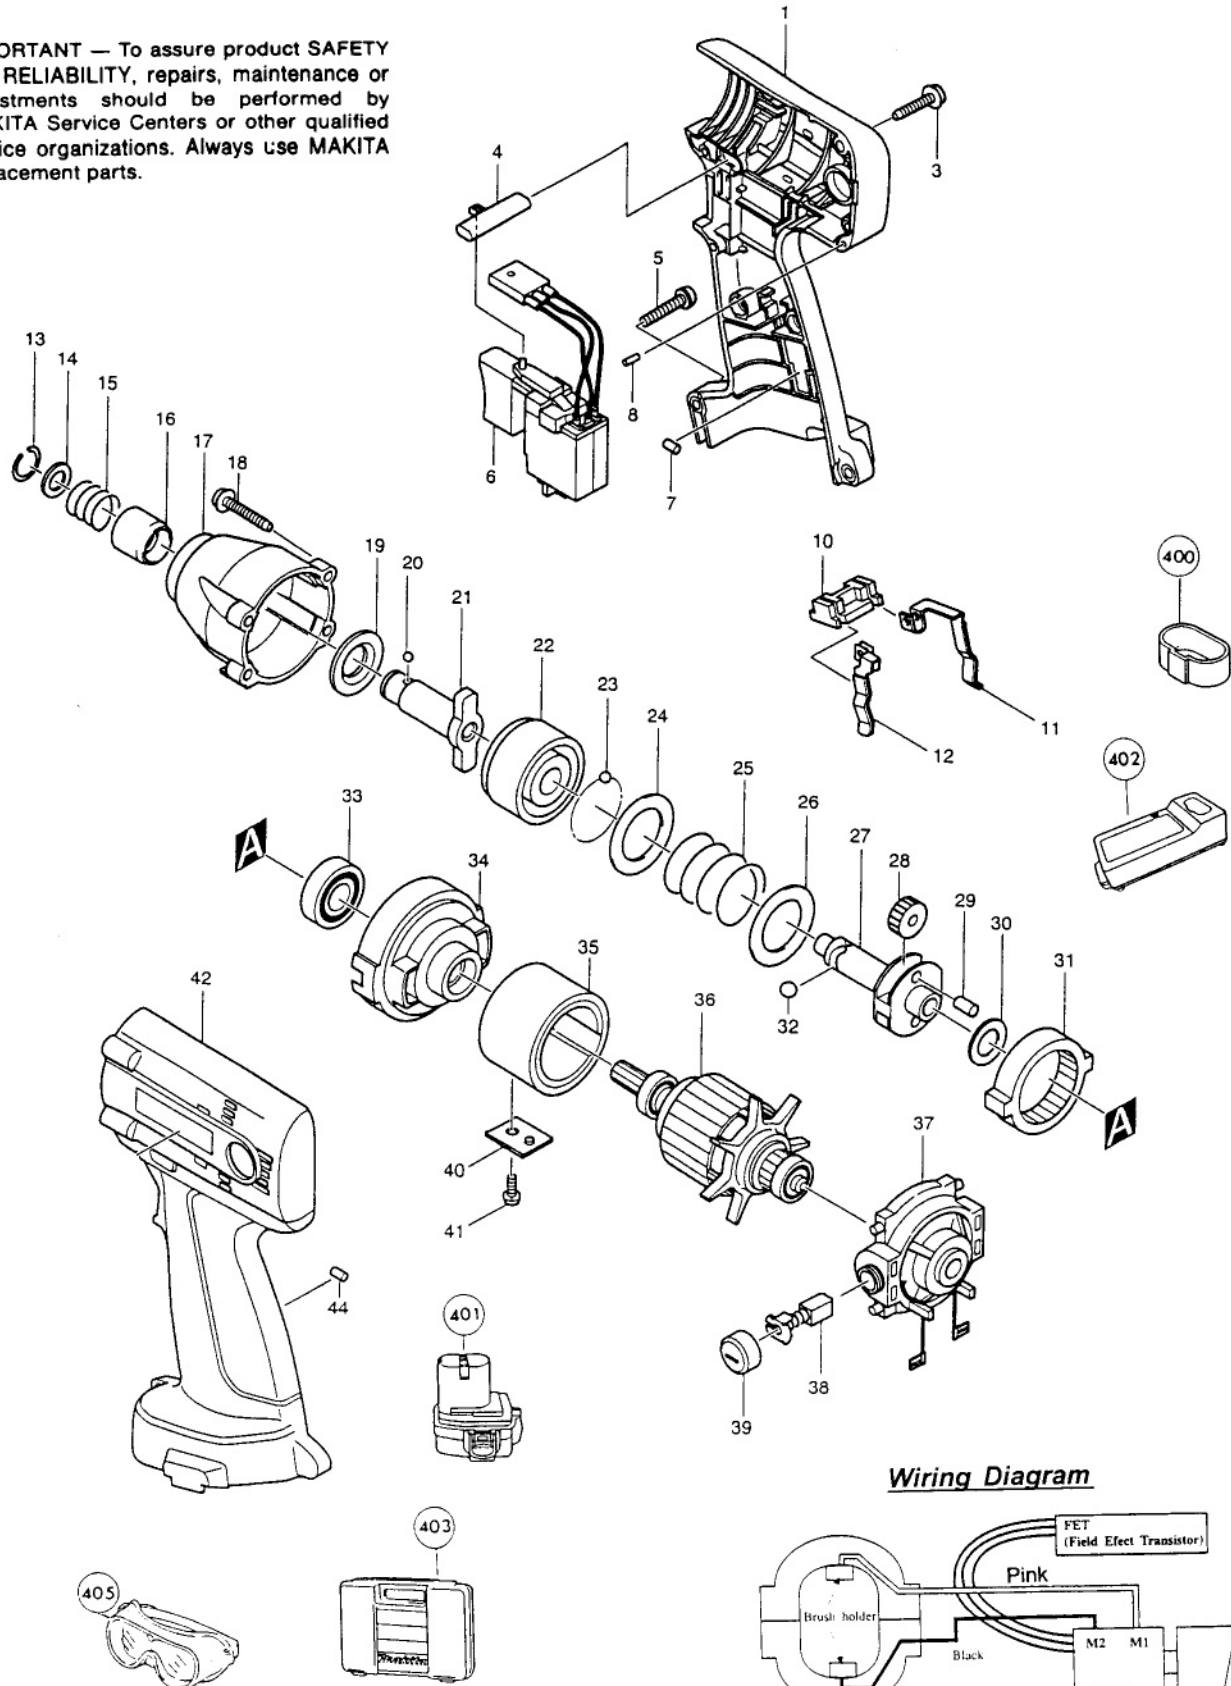

CORDLESS IMPACT DRIVER

MODEL 6916D
MODEL 6916DWD

IMPORTANT — To assure product **SAFETY** and **RELIABILITY**, repairs, maintenance or adjustments should be performed by **MAKITA** Service Centers or other qualified service organizations. Always use **MAKITA** replacement parts.

Wiring Diagram