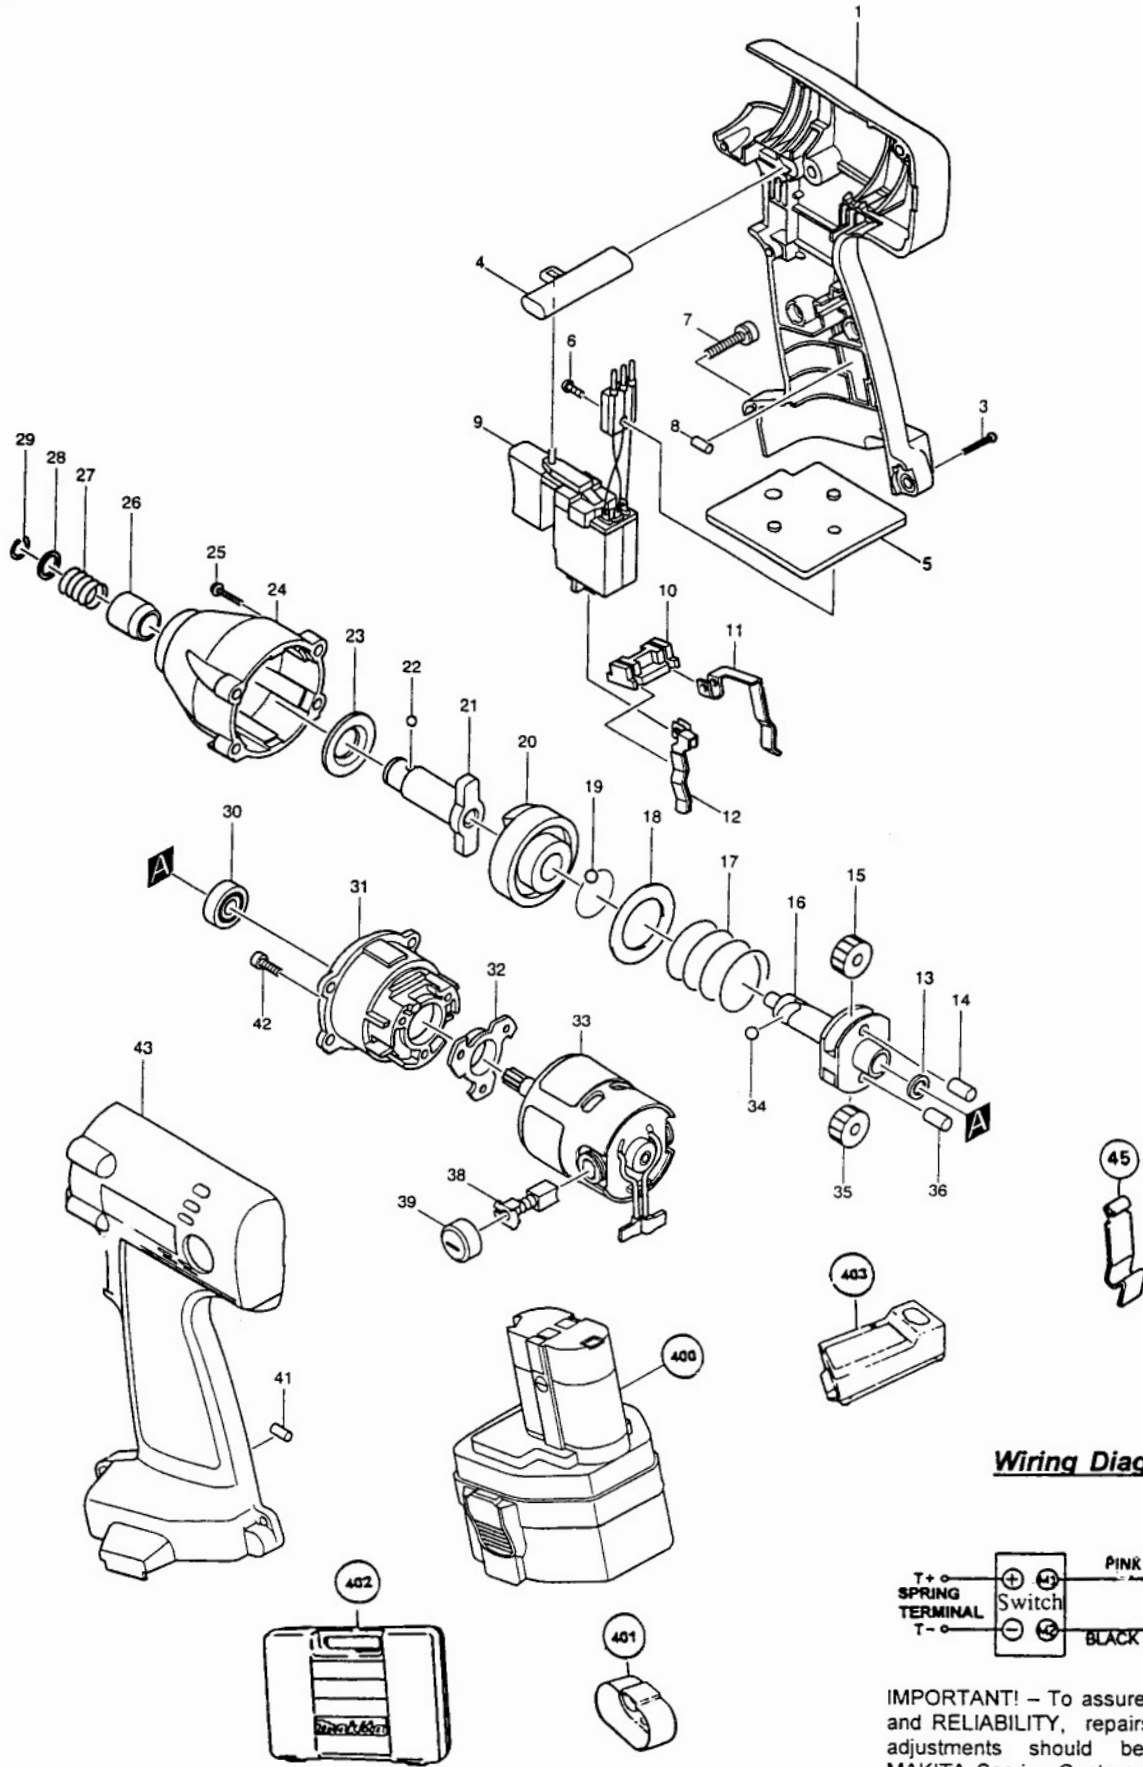

MODEL 6914DWB
 CORDLESS IMPACT DRIVER
 MODEL 6914DWBE

Wiring Diagram

IMPORTANT! – To assure product SAFETY and RELIABILITY, repairs, maintenance or adjustments should be performed by MAKITA Service Centers, or other qualified service organizations. Always use MAKITA replacement parts.