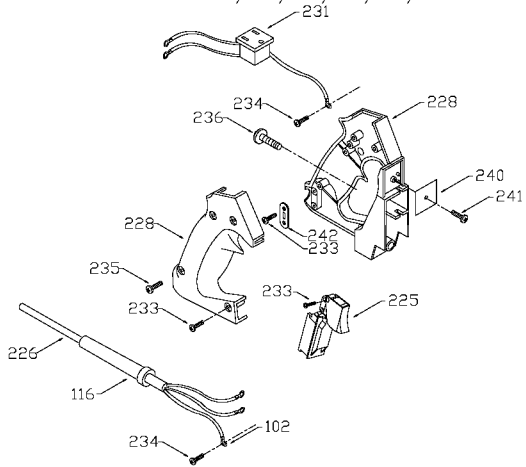

## TYPE 1

## Parts List for 6912 Type 7

Item Number	Part Number	Description	Qty Required
1	874299	FAN	1
1	903660	ARMATURE	1
2	803104	LEAD	1
2	903659	FIELD	1
3	N031652	BRUSH	2
3	803483	BRUSH CAP	2
3	873497	BRUSH HOLDER	2
3	885267	O RING	10
4	A22756	SWITCH	1
4	887452	DUST SHIELD	1
5	876684	CORD KIT	1
6	152684-00	TERMINAL	1
11	855284	BEARING	3
11	878064SV	BEARING	1
52	903967SV	CASING & PINS FRONT	1
52	899192SV	REAR HOUSING	1
52	905489	HOUSING CAP	1
81	875893	COLLET NUT	1
83	872793	CHUCK	1
83	42950	1/2 INCH COLLET ASSY	1
83	42999	1/4 INCH COLLET ASSY	1
83	876671	COLLET 1/2 INCH	1
83	876669	COLLET 1/4 INCH	1
98	823030	SNAP-RING	10
100	878389	SCREW	10
102	849314	TERM	1
103	803632	SET-SCREW	10

## Parts List for 6912 Type 7

Item Number	Part Number	Description	Qty Required
104	803496	WASHER	10
105	842597	PLUG	1
106	838312	SCREW	1
108	802426	RING	10
111	800835	PIN	10
113	682063	CONNECTOR VS	1
114	842598	BRACKET SWITCH	1
115	802764	SCREW	10
116	901266	STRAIN RELIEVER	1
120	681260	SCREW & WASHER	10
121	874137	CORD CLAMP	1
122	877817	SCREW	10
125	A22709	OPEN-END WRENCH	1
125	A22709	OPEN-END WRENCH	1
126	683157	WRENCH OPEN END	1
126	683157	WRENCH OPEN END	1
214	839279	KNOB	1
215	800942	RING	10
215	872998	DEPTH RING	1
216	800869	SPRING	3
218	823374	WASHER	10
219	875807	SUB BASE	1
219	42186	ROUTER SUB-BASE	1