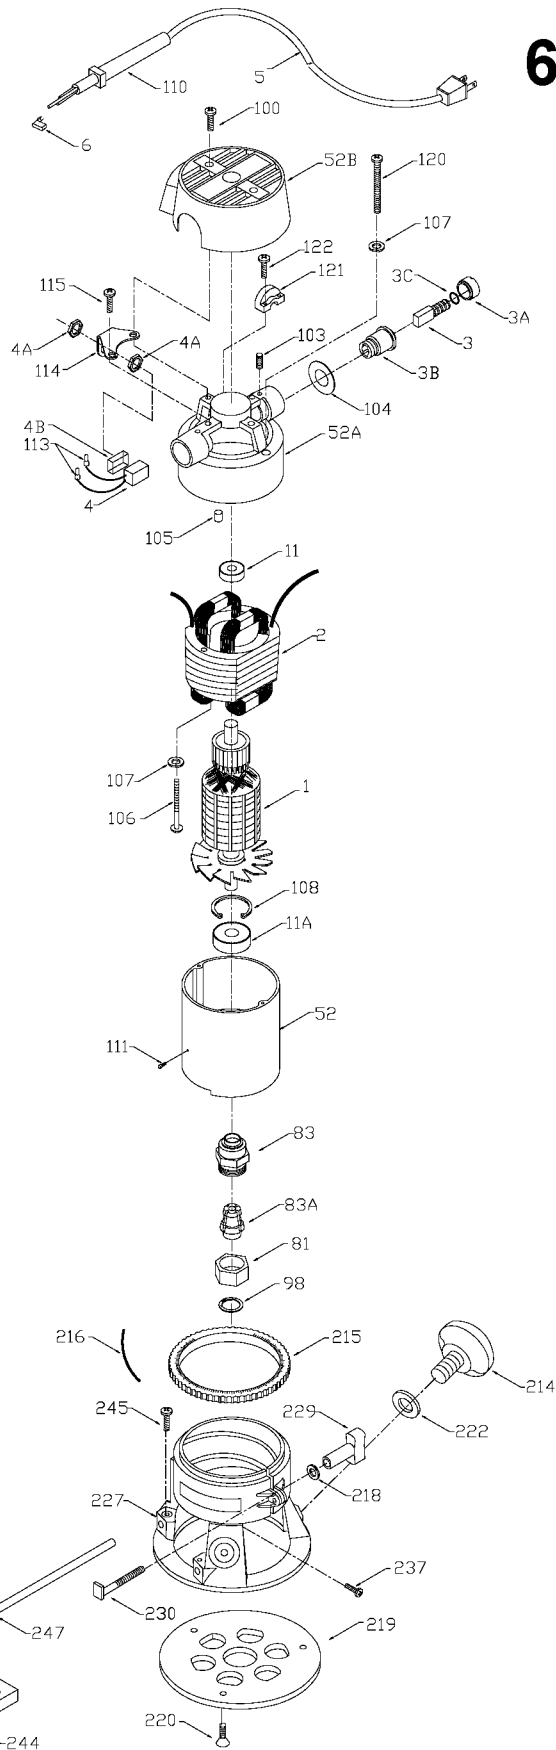

## TYPE 1

## TYPES 2, 3, 4, 5, 6, 7

## Parts List for 6912 Type 7

Item Number	Part Number	Description	Qty Required
1	874299	FAN	1
1	903660	ARMATURE	1
2	803104	LEAD	1
2	903659	FIELD	1
3	N031652	BRUSH	2
3	803483	BRUSH CAP	2
3	873497	BRUSH HOLDER	2
3	885267	O RING	10
4	A22756	SWITCH	1
4	887452	DUST SHIELD	1
5	876684	CORD KIT	1
6	152684-00	TERMINAL	1
11	855284	BEARING	3
11	878064SV	BEARING	1
52	903967SV	CASING & PINS FRONT	1
52	899192SV	REAR HOUSING	1
52	905489	HOUSING CAP	1
81	875893	COLLET NUT	1
83	872793	CHUCK	1
83	42950	1/2 INCH COLLET ASSY	1
83	42999	1/4 INCH COLLET ASSY	1
83	876671	COLLET 1/2 INCH	1
83	876669	COLLET 1/4 INCH	1
98	823030	SNAP-RING	10
100	878389	SCREW	10
102	849314	TERM	1
103	803632	SET-SCREW	10

## Parts List for 6912 Type 7

Item Number	Part Number	Description	Qty Required
104	803496	WASHER	10
105	842597	PLUG	1
106	838312	SCREW	1
108	802426	RING	10
111	800835	PIN	10
113	682063	CONNECTOR VS	1
114	842598	BRACKET SWITCH	1
115	802764	SCREW	10
116	901266	STRAIN RELIEVER	1
120	681260	SCREW & WASHER	10
121	874137	CORD CLAMP	1
122	877817	SCREW	10
125	A22709	OPEN-END WRENCH	1
125	A22709	OPEN-END WRENCH	1
126	683157	WRENCH OPEN END	1
126	683157	WRENCH OPEN END	1
214	839279	KNOB	1
215	800942	RING	10
215	872998	DEPTH RING	1
216	800869	SPRING	3
218	823374	WASHER	10
219	875807	SUB BASE	1
219	42186	ROUTER SUB-BASE	1