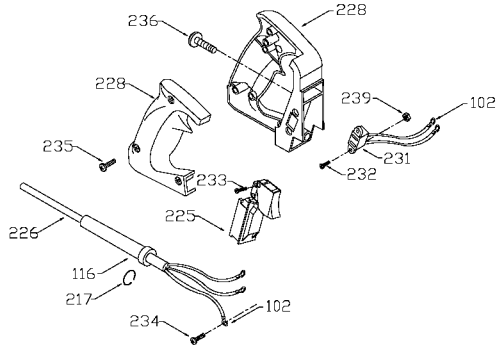

PORTER-CABLE D-HANDLE ROUTER

nearest Porter-Cable Service Center or other competent repair center.

6912
694917

TYPE 1