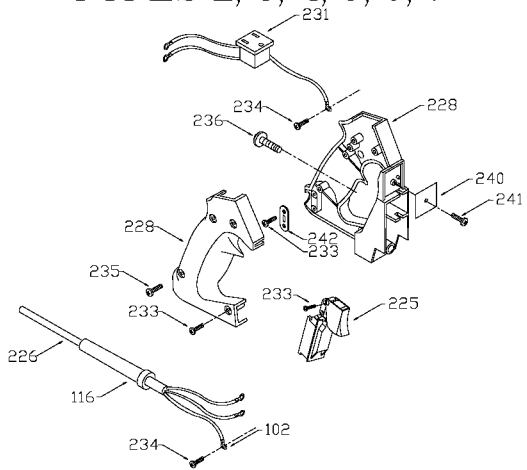

## Parts List for 6912 Type 1

Item Number	Part Number	Description	Qty Required
1	000000-00	No Longer Available	1
1	682058	ARMATURE 115V	1
2	000000-00	No Longer Available	1
2	803104	LEAD	1
3	N031652	BRUSH	2
3	803483	BRUSH CAP	2
3	873497	BRUSH HOLDER	2
4	842606SV	SWITCH	1
4	694771	HEX NUT	10
5	876684	CORD KIT	1
11	855284	BEARING	3
11	858464	BEARING	3
52	903967SV	CASING & PINS FRONT	1
52	899192SV	REAR HOUSING	1
52	888727	MOTOR HOUSING CAP	1
81	875893	COLLET NUT	1
83	872793	CHUCK	1
83	42950	1/2 INCH COLLET ASSY	1
83	42999	1/4 INCH COLLET ASSY	1
83	876671	COLLET 1/2 INCH	1
83	876669	COLLET 1/4 INCH	1
98	823030	SNAP-RING	10
100	878389	SCREW	10
102	849314	TERM	1
103	804360	SCREW	10
104	803496	WASHER	10
105	842597	PLUG	1

## Parts List for 6912 Type 1

Item Number	Part Number	Description	Qty Required
106	863393	SCREW	10
107	802430	LOCKWASHER	10
108	802426	RING	10
111	800835	PIN	10
113	682063	CONNECTOR VS	1
114	842598	BRACKET SWITCH	1
115	802764	SCREW	10
116	901266	STRAIN RELIEVER	1
120	681260	SCREW & WASHER	10
121	874137	CORD CLAMP	1
122	877817	SCREW	10
125	A22709	OPEN-END WRENCH	1
125	A22709	OPEN-END WRENCH	1
126	683157	WRENCH OPEN END	1
126	683157	WRENCH OPEN END	1
214	839279	KNOB	1
215	800942	RING	10
215	872998	DEPTH RING	1
216	800869	SPRING	3
217	847143	LOCK	1
218	823374	WASHER	10
219	875807	SUB BASE	1
219	42186	ROUTER SUB-BASE	1