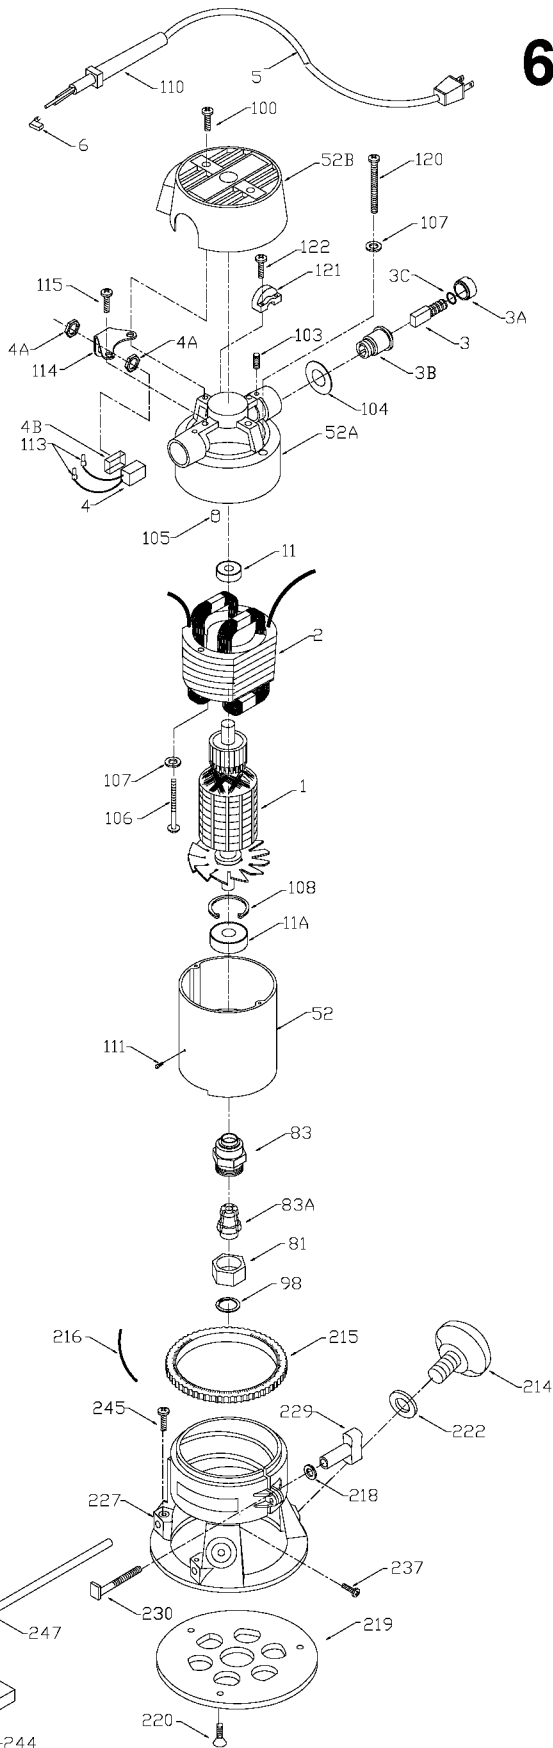

## TYPE 1

## TYPES 2, 3, 4, 5, 6, 7

## Parts List for 6912 Type 1

Item Number	Part Number	Description	Qty Required
1	000000-00	No Longer Available	1
1	682058	ARMATURE 115V	1
2	000000-00	No Longer Available	1
2	803104	LEAD	1
3	N031652	BRUSH	2
3	803483	BRUSH CAP	2
3	873497	BRUSH HOLDER	2
4	842606SV	SWITCH	1
4	694771	HEX NUT	10
5	876684	CORD KIT	1
11	855284	BEARING	3
11	858464	BEARING	3
52	903967SV	CASING & PINS FRONT	1
52	899192SV	REAR HOUSING	1
52	888727	MOTOR HOUSING CAP	1
81	875893	COLLET NUT	1
83	872793	CHUCK	1
83	42950	1/2 INCH COLLET ASSY	1
83	42999	1/4 INCH COLLET ASSY	1
83	876671	COLLET 1/2 INCH	1
83	876669	COLLET 1/4 INCH	1
98	823030	SNAP-RING	10
100	878389	SCREW	10
102	849314	TERM	1
103	804360	SCREW	10
104	803496	WASHER	10
105	842597	PLUG	1

## Parts List for 6912 Type 1

Item Number	Part Number	Description	Qty Required
106	863393	SCREW	10
107	802430	LOCKWASHER	10
108	802426	RING	10
111	800835	PIN	10
113	682063	CONNECTOR VS	1
114	842598	BRACKET SWITCH	1
115	802764	SCREW	10
116	901266	STRAIN RELIEVER	1
120	681260	SCREW & WASHER	10
121	874137	CORD CLAMP	1
122	877817	SCREW	10
125	A22709	OPEN-END WRENCH	1
125	A22709	OPEN-END WRENCH	1
126	683157	WRENCH OPEN END	1
126	683157	WRENCH OPEN END	1
214	839279	KNOB	1
215	800942	RING	10
215	872998	DEPTH RING	1
216	800869	SPRING	3
217	847143	LOCK	1
218	823374	WASHER	10
219	875807	SUB BASE	1
219	42186	ROUTER SUB-BASE	1