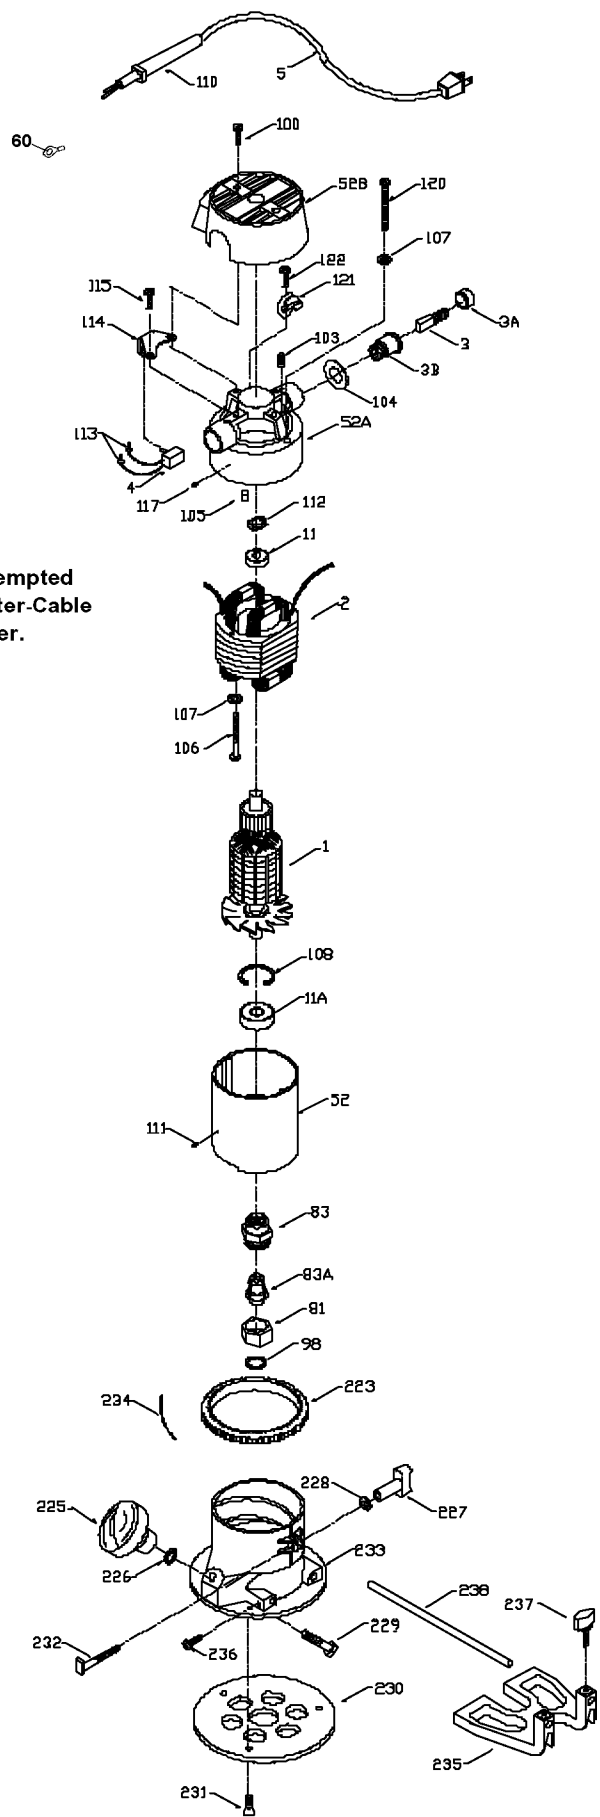

ROUTER

6302
6702
6902
513T6/T7

WARNING: Electrical repairs should only be attempted by trained repairmen. Contact the nearest Porter-Cable Service Center or other competent repair center.

Parts List for 6902 Type 1

Item Number	Part Number	Description	Qty Required
1	000000-00	No Longer Available	1
1	874588	ARMATURE-220	1
1	000000-00	No Longer Available	1
2	000000-00	No Longer Available	1
2	874589	FIELD-220	1
2	803104	LEAD	1
3	N031652	BRUSH	2
3	803483	BRUSH CAP	2
3	873497	BRUSH HOLDER	2
4	842606SV	SWITCH	1
4	876320	SWITCH.	1
5	000000-00	No Longer Available	1
5	A11126	CORDSET	1
11	330003-05	BEARING,BALL	3
11	858464	BEARING	3
52	903967SV	CASING & PINS FRONT	1
52	N487825	REAR HOUSING	1
52	888727	MOTOR HOUSING CAP	1
60	849314	TERM	1
81	875893	COLLET NUT	1
83	872793	CHUCK	1
83	42999	1/4 INCH COLLET ASSY	1
83	42975	3/8 INCH COLLET ASSY	1
83	42975	3/8 INCH COLLET ASSY	1
83	42950	1/2 INCH COLLET ASSY	1
83	876671	COLLET 1/2 INCH	1
83	876669	COLLET 1/4 INCH	1

Parts List for 6902 Type 1

Item Number	Part Number	Description	Qty Required
83	876670	COLLET 3/8 INCH	1
98	823030	SNAP-RING	10
100	878813	SCREW	10
103	804360	SCREW	10
104	803496	WASHER	10
105	842597	PLUG	1
106	000000-00	No Longer Available	10
107	802430	LOCKWASHER	10
108	802426	RING	10
111	800835	PIN	10
112	842610	SPRING-PRELOAD	10
113	682063	CONNECTOR VS	1
114	000000-00	No Longer Available	1
114	876396	BRACKET	1
115	802764	SCREW	10
117	801374	SCREW	10
120	681260	SCREW & WASHER	10
121	874137	CORD CLAMP	1
122	877817	SCREW	10
239	849314	TERM	1
241	696696	SCREW	10
856	000000-00	No Longer Available	1
856	000000-00	No Longer Available	1
856	883356	BIT	1
856	A22709	OPEN-END WRENCH	1
856	A22709	OPEN-END WRENCH	1
861	000000-00	No Longer Available	1

Parts List for 6902 Type 1

Item Number	Part Number	Description	Qty Required
861	000000-00	No Longer Available	1
861	000000-00	No Longer Available	1
861	000000-00	No Longer Available	1