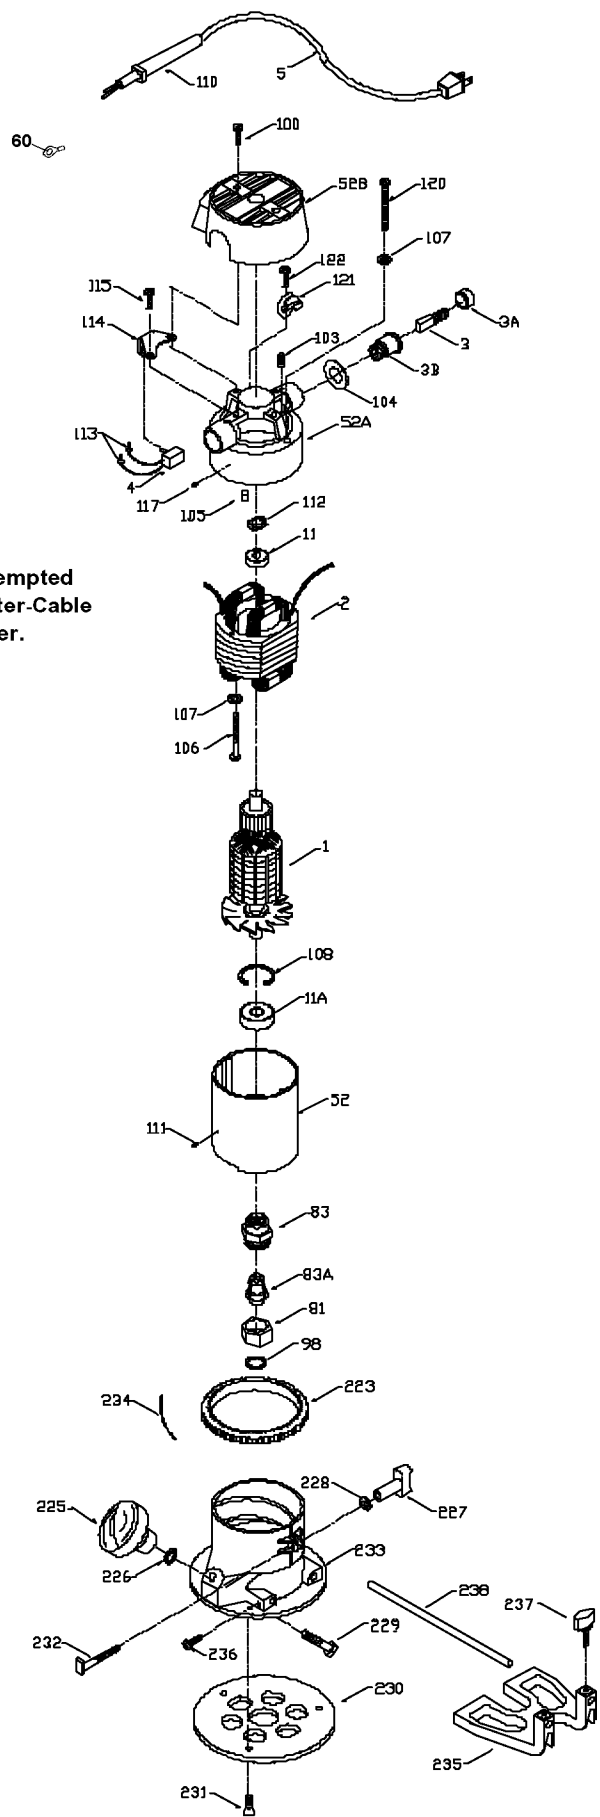

ROUTER

6302
6702
6902
513T6/T7

WARNING: Electrical repairs should only be attempted by trained repairmen. Contact the nearest Porter-Cable Service Center or other competent repair center.

Parts List for 6902 Type 2

Item Number	Part Number	Description	Qty Required
1	874588	ARMATURE-220	1
1	903660	ARMATURE	1
1	000000-00	No Longer Available	1
1	000000-00	No Longer Available	1
2	000000-00	No Longer Available	1
2	874589	FIELD-220	1
2	803104	LEAD	1
3	N031652	BRUSH	2
3	803483	BRUSH CAP	2
3	873497	BRUSH HOLDER	2
4	842606SV	SWITCH	1
4	876320	SWITCH.	1
5	000000-00	No Longer Available	1
5	A11126	CORDSET	1
11	330003-05	BEARING,BALL	3
11	878064SV	BEARING	3
52	903967SV	CASING & PINS FRONT	1
52	N487825	REAR HOUSING	1
52	888727	MOTOR HOUSING CAP	1
60	849314	TERM	1
81	875893	COLLET NUT	1
83	872793	CHUCK	1
83	42999	1/4 INCH COLLET ASSY	1
83	42975	3/8 INCH COLLET ASSY	1
83	42975	3/8 INCH COLLET ASSY	1
83	42950	1/2 INCH COLLET ASSY	1
83	876671	COLLET 1/2 INCH	1

Parts List for 6902 Type 2

Item Number	Part Number	Description	Qty Required
83	876669	COLLET 1/4 INCH	1
83	876670	COLLET 3/8 INCH	1
98	823030	SNAP-RING	10
100	878813	SCREW	10
103	804360	SCREW	10
104	803496	WASHER	10
105	842597	PLUG	1
106	876965	SCREW	10
108	802426	RING	10
111	800835	PIN	10
112	842610	SPRING-PRELOAD	10
113	682063	CONNECTOR VS	1
114	000000-00	No Longer Available	1
114	876396	BRACKET	1
115	802764	SCREW	10
117	801374	SCREW	10
120	681260	SCREW & WASHER	10
121	874137	CORD CLAMP	1
122	877817	SCREW	10
239	849314	TERM	1
241	696696	SCREW	10
856	000000-00	No Longer Available	1
856	000000-00	No Longer Available	1
856	883356	BIT	1
856	A22709	OPEN-END WRENCH	1
856	A22709	OPEN-END WRENCH	1
861	000000-00	No Longer Available	1

Parts List for 6902 Type 2

Item Number	Part Number	Description	Qty Required
861	000000-00	No Longer Available	1
861	000000-00	No Longer Available	1
861	000000-00	No Longer Available	1