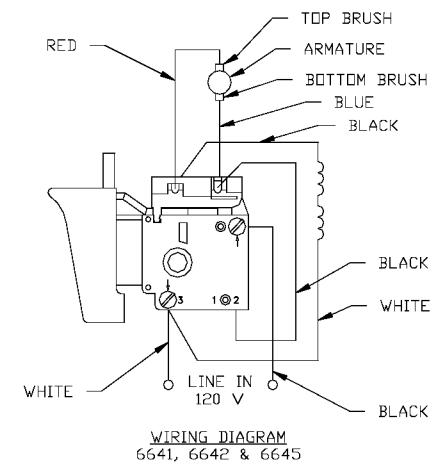

PORTER-CABLE FASTENER DRIVERS

Cable Service Center or other competent repair center

6640
6642
6645

Parts List for 6645 Type 1

Item Number	Part Number	Description	Qty Required
1	886948	ARMATURE 230V FLEX	1
1	876480	ARMATURE	1
1	811350	BAFFLE	1
1	811531	FAN	1
2	886949	FIELD 230V	1
2	876479	FIELD	1
3	N119739	BRUSH & SPRING	2
3	694301	BRUSH HOLDER	2
3	694298	BRUSH INSULATOR	2
4	885315	SWITCH 230V	1
4	888146	SWITCH VSR	1
4	875868	BUTTON-FWD/REV	1
5	891461	CORD & PLUG	1
5	695854	CORDSET	1
11	330003-85	BEARING	3
15	330004-00	BEARING,NEEDLE	3
19	861801	BIT HOLDER	1
19	330003-17	BEARING,BALL	3
35	697673	IDLER ASSY	1
38	D876478	SPINDLE ASSY	1
52	876677	MOTOR HSG PKG	1
53	000000-00	No Longer Available	1
53	697684SV	INTERMEDIATE PLATE	1
57	876612	HANDLE SET	1
100	810716	RELIEVER	1
102	861434	CORD CLAMP	1
103	882703	SCREW	10

Parts List for 6645 Type 1

Item Number	Part Number	Description	Qty Required
104	900826	SCREW	10
105	866340	SCREW	10
106	864137	SCREW	10
107	000000-00	No Longer Available	1
108	864136	SCREW	10
109	694432	BEARING MOUNT	3
110	847564	SNAP RING	10
111	802214	WASHER-LCK INT	10
112	876651	SCREW	10
114	852714	SLINGER	1
115	848741	WASHER	10
116	698609	GASKET	1
117	802648	WASHER	10
118	694015	SCREW	10
122	875861	BELT CLIP	1
123	800740	SCREW	10
124	875862	NUT	10
145	000000-00	No Longer Available	1
146	853644	RING	10
147	853731	SPRING	10
149	853446	SPINDLE	1
150	844318	BALL	1
151	854346	RETAINER	1
152	853705	HSGN	1
153	854080	RING	10
154	853730	SPRING	10
155	853481	ADJ COLLAR	1