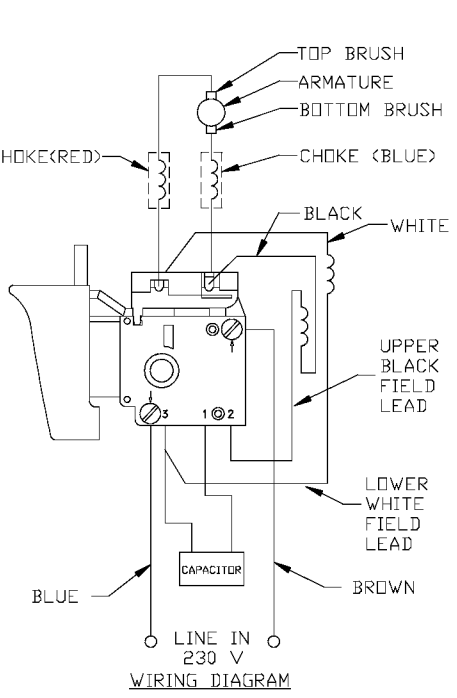

PORTER-CABLE FASTENER DRIVERS

Cable Service Center or other competent repair center

6640
6642
6645

Parts List for 6645 Type 1

Item Number	Part Number	Description	Qty Required
1	886948	ARMATURE 230V FLEX	1
1	876480	ARMATURE	1
1	811350	BAFFLE	1
1	811531	FAN	1
2	886949	FIELD 230V	1
2	876479	FIELD	1
3	N119739	BRUSH & SPRING	2
3	694301	BRUSH HOLDER	2
3	694298	BRUSH INSULATOR	2
4	885315	SWITCH 230V	1
4	888146	SWITCH VSR	1
4	875868	BUTTON-FWD/REV	1
5	891461	CORD & PLUG	1
5	695854	CORDSET	1
11	330003-85	BEARING	3
15	330004-00	BEARING,NEEDLE	3
19	861801	BIT HOLDER	1
19	330003-17	BEARING,BALL	3
35	697673	IDLER ASSY	1
38	D876478	SPINDLE ASSY	1
52	876677	MOTOR HSG PKG	1
53	000000-00	No Longer Available	1
53	697684SV	INTERMEDIATE PLATE	1
57	876612	HANDLE SET	1
100	810716	RELIEVER	1
102	861434	CORD CLAMP	1
103	882703	SCREW	10

Parts List for 6645 Type 1

Item Number	Part Number	Description	Qty Required
104	900826	SCREW	10
105	866340	SCREW	10
106	864137	SCREW	10
107	000000-00	No Longer Available	1
108	864136	SCREW	10
109	694432	BEARING MOUNT	3
110	847564	SNAP RING	10
111	802214	WASHER-LCK INT	10
112	876651	SCREW	10
114	852714	SLINGER	1
115	848741	WASHER	10
116	698609	GASKET	1
117	802648	WASHER	10
118	694015	SCREW	10
122	875861	BELT CLIP	1
123	800740	SCREW	10
124	875862	NUT	10
145	000000-00	No Longer Available	1
146	853644	RING	10
147	853731	SPRING	10
149	853446	SPINDLE	1
150	844318	BALL	1
151	854346	RETAINER	1
152	853705	HSGN	1
153	854080	RING	10
154	853730	SPRING	10
155	853481	ADJ COLLAR	1