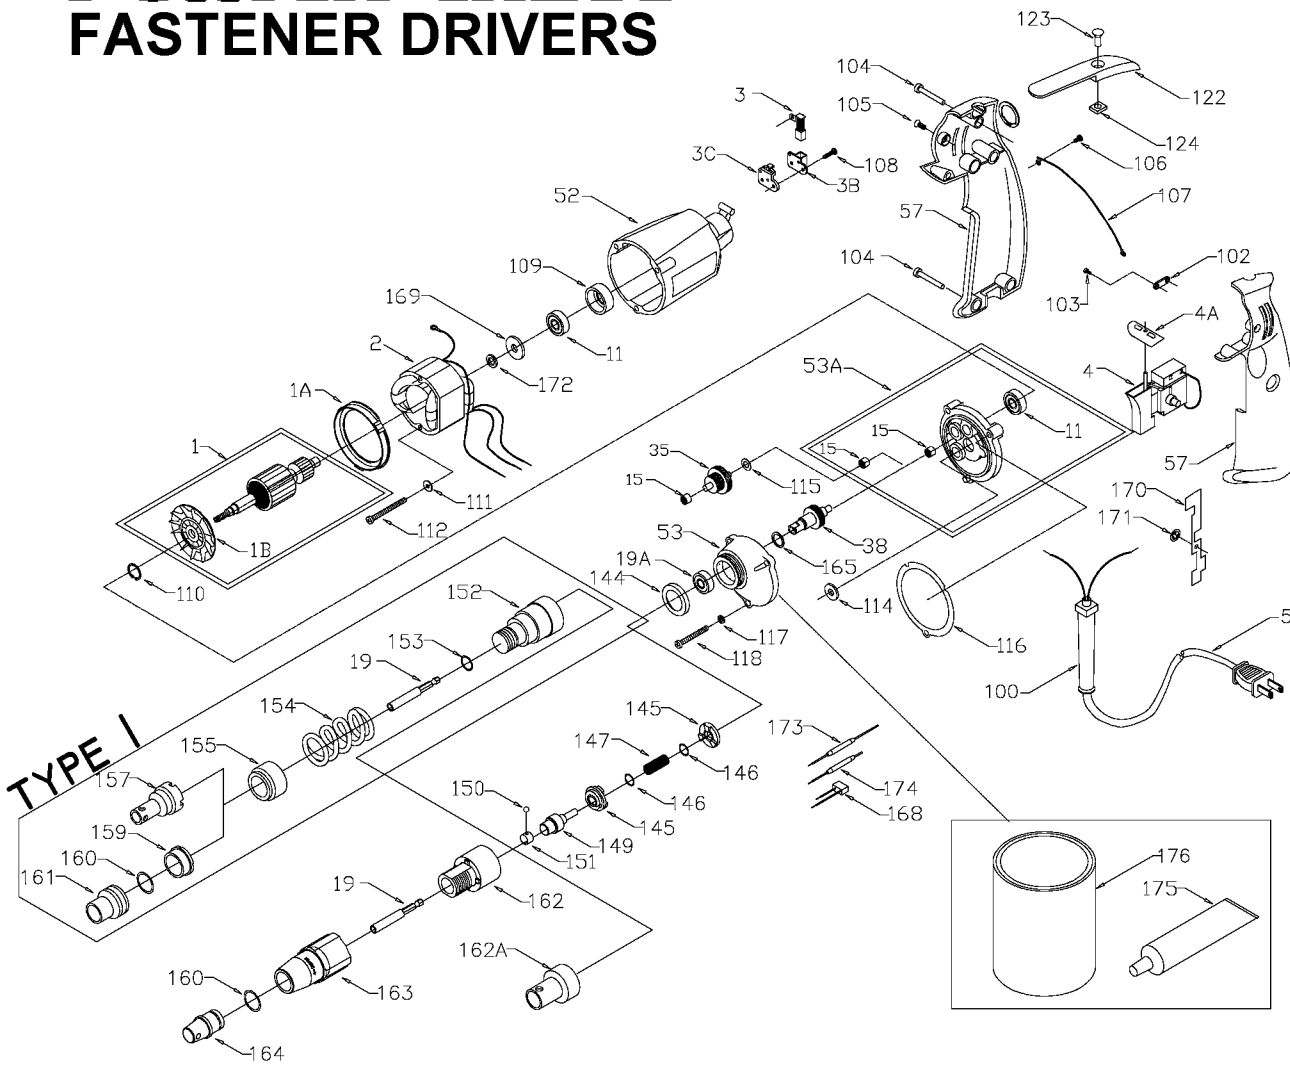

PORTER-CABLE FASTENER DRIVERS

Cable Service Center or other competent repair center

6640
6642
6645

Parts List for 6645 Type 1

Item Number	Part Number	Description	Qty Required
1	886948	ARMATURE 230V FLEX	1
1	876480	ARMATURE	1
1	811350	BAFFLE	1
1	811531	FAN	1
2	886949	FIELD 230V	1
2	876479	FIELD	1
3	N119739	BRUSH & SPRING	2
3	694301	BRUSH HOLDER	2
3	694298	BRUSH INSULATOR	2
4	885315	SWITCH 230V	1
4	888146	SWITCH VSR	1
4	875868	BUTTON-FWD/REV	1
5	891461	CORD & PLUG	1
5	695854	CORDSET	1
11	330003-85	BEARING	3
15	330004-00	BEARING,NEEDLE	3
19	861801	BIT HOLDER	1
19	330003-17	BEARING,BALL	3
35	697673	IDLER ASSY	1
38	D876478	SPINDLE ASSY	1
52	876677	MOTOR HSG PKG	1
53	000000-00	No Longer Available	1
53	697684SV	INTERMEDIATE PLATE	1
57	876612	HANDLE SET	1
100	810716	RELIEVER	1
102	861434	CORD CLAMP	1
103	882703	SCREW	10

Parts List for 6645 Type 1

Item Number	Part Number	Description	Qty Required
104	900826	SCREW	10
105	866340	SCREW	10
106	864137	SCREW	10
107	000000-00	No Longer Available	1
108	864136	SCREW	10
109	694432	BEARING MOUNT	3
110	847564	SNAP RING	10
111	802214	WASHER-LCK INT	10
112	876651	SCREW	10
114	852714	SLINGER	1
115	848741	WASHER	10
116	698609	GASKET	1
117	802648	WASHER	10
118	694015	SCREW	10
122	875861	BELT CLIP	1
123	800740	SCREW	10
124	875862	NUT	10
145	000000-00	No Longer Available	1
146	853644	RING	10
147	853731	SPRING	10
149	853446	SPINDLE	1
150	844318	BALL	1
151	854346	RETAINER	1
152	853705	HSGN	1
153	854080	RING	10
154	853730	SPRING	10
155	853481	ADJ COLLAR	1