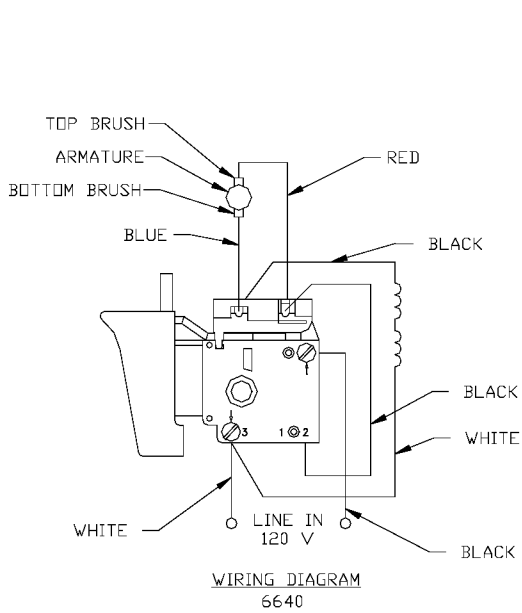

PORTER-CABLE FASTENER DRIVERS

Cable Service Center or other competent repair center

6640
6642
6645

Parts List for 6645 Type 1

Item Number	Part Number	Description	Qty Required
1	886948	ARMATURE 230V FLEX	1
1	876480	ARMATURE	1
1	811350	BAFFLE	1
1	811531	FAN	1
2	886949	FIELD 230V	1
2	876479	FIELD	1
3	N119739	BRUSH & SPRING	2
3	694301	BRUSH HOLDER	2
3	694298	BRUSH INSULATOR	2
4	885315	SWITCH 230V	1
4	888146	SWITCH VSR	1
4	875868	BUTTON-FWD/REV	1
5	891461	CORD & PLUG	1
5	695854	CORDSET	1
11	330003-85	BEARING	3
15	330004-00	BEARING,NEEDLE	3
19	861801	BIT HOLDER	1
19	330003-17	BEARING,BALL	3
35	697673	IDLER ASSY	1
38	D876478	SPINDLE ASSY	1
52	876677	MOTOR HSG PKG	1
53	000000-00	No Longer Available	1
53	697684SV	INTERMEDIATE PLATE	1
57	876612	HANDLE SET	1
100	810716	RELIEVER	1
102	861434	CORD CLAMP	1
103	882703	SCREW	10

Parts List for 6645 Type 1

Item Number	Part Number	Description	Qty Required
104	900826	SCREW	10
105	866340	SCREW	10
106	864137	SCREW	10
107	000000-00	No Longer Available	1
108	864136	SCREW	10
109	694432	BEARING MOUNT	3
110	847564	SNAP RING	10
111	802214	WASHER-LCK INT	10
112	876651	SCREW	10
114	852714	SLINGER	1
115	848741	WASHER	10
116	698609	GASKET	1
117	802648	WASHER	10
118	694015	SCREW	10
122	875861	BELT CLIP	1
123	800740	SCREW	10
124	875862	NUT	10
145	000000-00	No Longer Available	1
146	853644	RING	10
147	853731	SPRING	10
149	853446	SPINDLE	1
150	844318	BALL	1
151	854346	RETAINER	1
152	853705	HSGN	1
153	854080	RING	10
154	853730	SPRING	10
155	853481	ADJ COLLAR	1