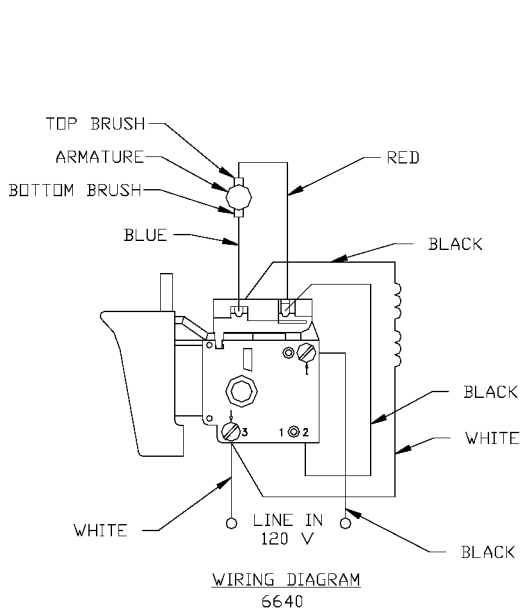

PORTER-CABLE FASTENER DRIVERS

Cable Service Center or other competent repair center

6640
6642
6645

Parts List for 6641 Type 3

Item Number	Part Number	Description	Qty Required
1	886948	ARMATURE 230V FLEX	1
1	876480	ARMATURE	1
1	811350	BAFFLE	1
1	811531	FAN	1
2	886949	FIELD 230V	1
2	876479	FIELD	1
3	N119739	BRUSH & SPRING	2
3	694301	BRUSH HOLDER	2
3	694298	BRUSH INSULATOR	2
4	885315	SWITCH 230V	1
4	888146	SWITCH VSR	1
4	875868	BUTTON-FWD/REV	1
5	891461	CORD & PLUG	1
5	695854	CORDSET	1
11	330003-85	BEARING	3
15	330004-00	BEARING,NEEDLE	3
19	000000-00	No Longer Available	1
19	330003-17	BEARING,BALL	3
35	697673	IDLER ASSY	1
38	000000-00	No Longer Available	1
52	876677	MOTOR HSG PKG	1
53	000000-00	No Longer Available	1
53	697684SV	INTERMEDIATE PLATE	1
57	876612	HANDLE SET	1
100	810716	RELIEVER	1
102	861434	CORD CLAMP	1
103	882703	SCREW	10

Parts List for 6641 Type 3

Item Number	Part Number	Description	Qty Required
104	900826	SCREW	10
105	866340	SCREW	10
106	864137	SCREW	10
107	000000-00	No Longer Available	1
108	864136	SCREW	10
109	694432	BEARING MOUNT	3
110	847564	SNAP RING	10
111	802214	WASHER-LCK INT	10
112	876651	SCREW	10
114	852714	SLINGER	1
115	848741	WASHER	10
116	698609	GASKET	1
117	802648	WASHER	10
118	694015	SCREW	10
122	875861	BELT CLIP	1
123	800740	SCREW	10
124	875862	NUT	10
144	000000-00	No Longer Available	1
145	000000-00	No Longer Available	1
146	853644	RING	10
147	890471	SPRING	1
149	878495	WORK SPINDLE	1
150	844318	BALL	1
151	854346	RETAINER	1
160	878486	O RING	10
162	895206	CLUTCH HOUSING	1
163	000000-00	No Longer Available	1