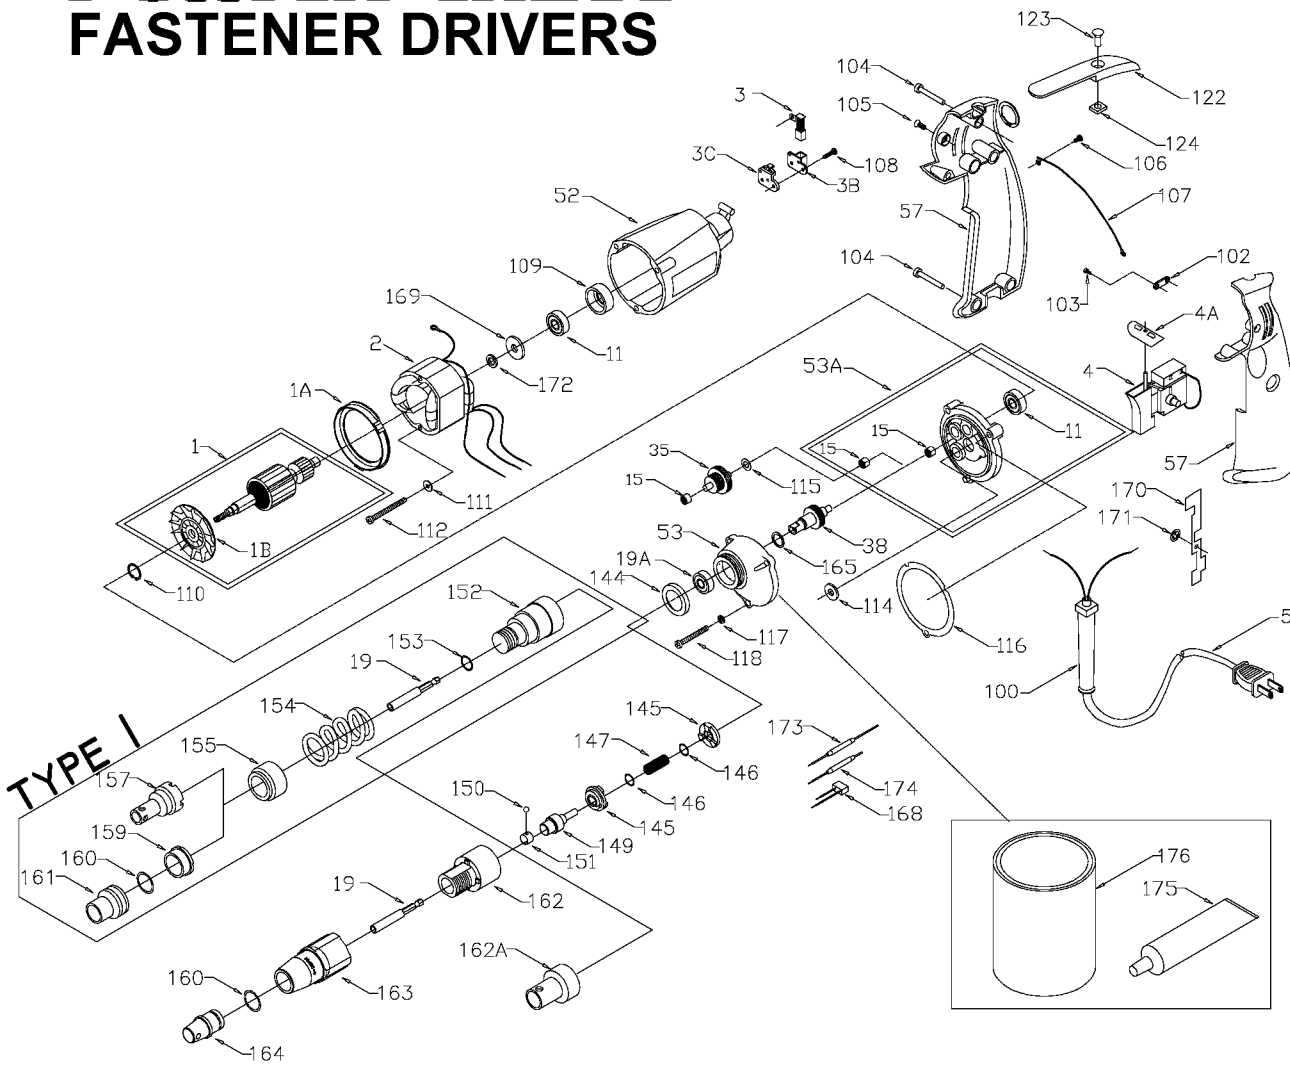

PORTER-CABLE FASTENER DRIVERS

Cable Service Center or other competent repair center

6640
6642
6645

Parts List for 6641 Type 3

Item Number	Part Number	Description	Qty Required
1	886948	ARMATURE 230V FLEX	1
1	876480	ARMATURE	1
1	811350	BAFFLE	1
1	811531	FAN	1
2	886949	FIELD 230V	1
2	876479	FIELD	1
3	N119739	BRUSH & SPRING	2
3	694301	BRUSH HOLDER	2
3	694298	BRUSH INSULATOR	2
4	885315	SWITCH 230V	1
4	888146	SWITCH VSR	1
4	875868	BUTTON-FWD/REV	1
5	891461	CORD & PLUG	1
5	695854	CORDSET	1
11	330003-85	BEARING	3
15	330004-00	BEARING,NEEDLE	3
19	000000-00	No Longer Available	1
19	330003-17	BEARING,BALL	3
35	697673	IDLER ASSY	1
38	000000-00	No Longer Available	1
52	876677	MOTOR HSG PKG	1
53	000000-00	No Longer Available	1
53	697684SV	INTERMEDIATE PLATE	1
57	876612	HANDLE SET	1
100	810716	RELIEVER	1
102	861434	CORD CLAMP	1
103	882703	SCREW	10

Parts List for 6641 Type 3

Item Number	Part Number	Description	Qty Required
104	900826	SCREW	10
105	866340	SCREW	10
106	864137	SCREW	10
107	000000-00	No Longer Available	1
108	864136	SCREW	10
109	694432	BEARING MOUNT	3
110	847564	SNAP RING	10
111	802214	WASHER-LCK INT	10
112	876651	SCREW	10
114	852714	SLINGER	1
115	848741	WASHER	10
116	698609	GASKET	1
117	802648	WASHER	10
118	694015	SCREW	10
122	875861	BELT CLIP	1
123	800740	SCREW	10
124	875862	NUT	10
144	000000-00	No Longer Available	1
145	000000-00	No Longer Available	1
146	853644	RING	10
147	890471	SPRING	1
149	878495	WORK SPINDLE	1
150	844318	BALL	1
151	854346	RETAINER	1
160	878486	O RING	10
162	895206	CLUTCH HOUSING	1
163	000000-00	No Longer Available	1