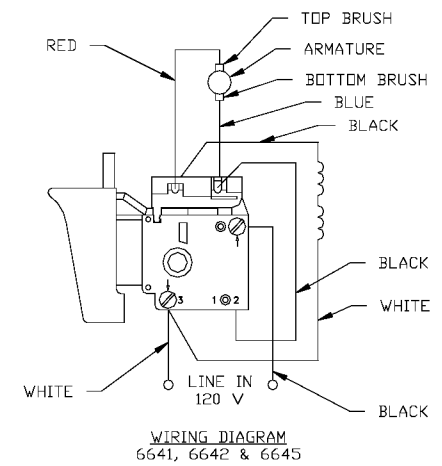

PORTER-CABLE FASTENER DRIVERS

Cable Service Center or other competent repair center

6640
6642
6645

Parts List for 6641 Type 3

Item Number	Part Number	Description	Qty Required
1	886948	ARMATURE 230V FLEX	1
1	876480	ARMATURE	1
1	811350	BAFFLE	1
1	811531	FAN	1
2	886949	FIELD 230V	1
2	876479	FIELD	1
3	N119739	BRUSH & SPRING	2
3	694301	BRUSH HOLDER	2
3	694298	BRUSH INSULATOR	2
4	885315	SWITCH 230V	1
4	888146	SWITCH VSR	1
4	875868	BUTTON-FWD/REV	1
5	891461	CORD & PLUG	1
5	695854	CORDSET	1
11	330003-85	BEARING	3
15	330004-00	BEARING,NEEDLE	3
19	000000-00	No Longer Available	1
19	330003-17	BEARING,BALL	3
35	697673	IDLER ASSY	1
38	000000-00	No Longer Available	1
52	876677	MOTOR HSG PKG	1
53	000000-00	No Longer Available	1
53	697684SV	INTERMEDIATE PLATE	1
57	876612	HANDLE SET	1
100	810716	RELIEVER	1
102	861434	CORD CLAMP	1
103	882703	SCREW	10

Parts List for 6641 Type 3

Item Number	Part Number	Description	Qty Required
104	900826	SCREW	10
105	866340	SCREW	10
106	864137	SCREW	10
107	000000-00	No Longer Available	1
108	864136	SCREW	10
109	694432	BEARING MOUNT	3
110	847564	SNAP RING	10
111	802214	WASHER-LCK INT	10
112	876651	SCREW	10
114	852714	SLINGER	1
115	848741	WASHER	10
116	698609	GASKET	1
117	802648	WASHER	10
118	694015	SCREW	10
122	875861	BELT CLIP	1
123	800740	SCREW	10
124	875862	NUT	10
144	000000-00	No Longer Available	1
145	000000-00	No Longer Available	1
146	853644	RING	10
147	890471	SPRING	1
149	878495	WORK SPINDLE	1
150	844318	BALL	1
151	854346	RETAINER	1
160	878486	O RING	10
162	895206	CLUTCH HOUSING	1
163	000000-00	No Longer Available	1