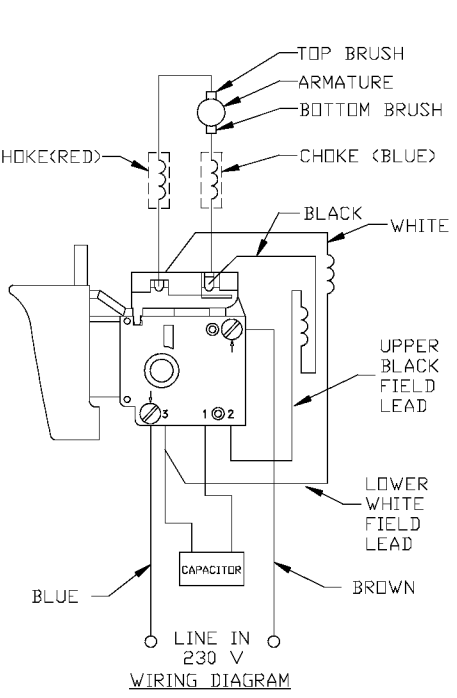

PORTER-CABLE FASTENER DRIVERS

Cable Service Center or other competent repair center

6640
6642
6645

Parts List for 6641 Type 3

Item Number	Part Number	Description	Qty Required
1	886948	ARMATURE 230V FLEX	1
1	876480	ARMATURE	1
1	811350	BAFFLE	1
1	811531	FAN	1
2	886949	FIELD 230V	1
2	876479	FIELD	1
3	N119739	BRUSH & SPRING	2
3	694301	BRUSH HOLDER	2
3	694298	BRUSH INSULATOR	2
4	885315	SWITCH 230V	1
4	888146	SWITCH VSR	1
4	875868	BUTTON-FWD/REV	1
5	891461	CORD & PLUG	1
5	695854	CORDSET	1
11	330003-85	BEARING	3
15	330004-00	BEARING,NEEDLE	3
19	000000-00	No Longer Available	1
19	330003-17	BEARING,BALL	3
35	697673	IDLER ASSY	1
38	000000-00	No Longer Available	1
52	876677	MOTOR HSG PKG	1
53	000000-00	No Longer Available	1
53	697684SV	INTERMEDIATE PLATE	1
57	876612	HANDLE SET	1
100	810716	RELIEVER	1
102	861434	CORD CLAMP	1
103	882703	SCREW	10

Parts List for 6641 Type 3

Item Number	Part Number	Description	Qty Required
104	900826	SCREW	10
105	866340	SCREW	10
106	864137	SCREW	10
107	000000-00	No Longer Available	1
108	864136	SCREW	10
109	694432	BEARING MOUNT	3
110	847564	SNAP RING	10
111	802214	WASHER-LCK INT	10
112	876651	SCREW	10
114	852714	SLINGER	1
115	848741	WASHER	10
116	698609	GASKET	1
117	802648	WASHER	10
118	694015	SCREW	10
122	875861	BELT CLIP	1
123	800740	SCREW	10
124	875862	NUT	10
144	000000-00	No Longer Available	1
145	000000-00	No Longer Available	1
146	853644	RING	10
147	890471	SPRING	1
149	878495	WORK SPINDLE	1
150	844318	BALL	1
151	854346	RETAINER	1
160	878486	O RING	10
162	895206	CLUTCH HOUSING	1
163	000000-00	No Longer Available	1