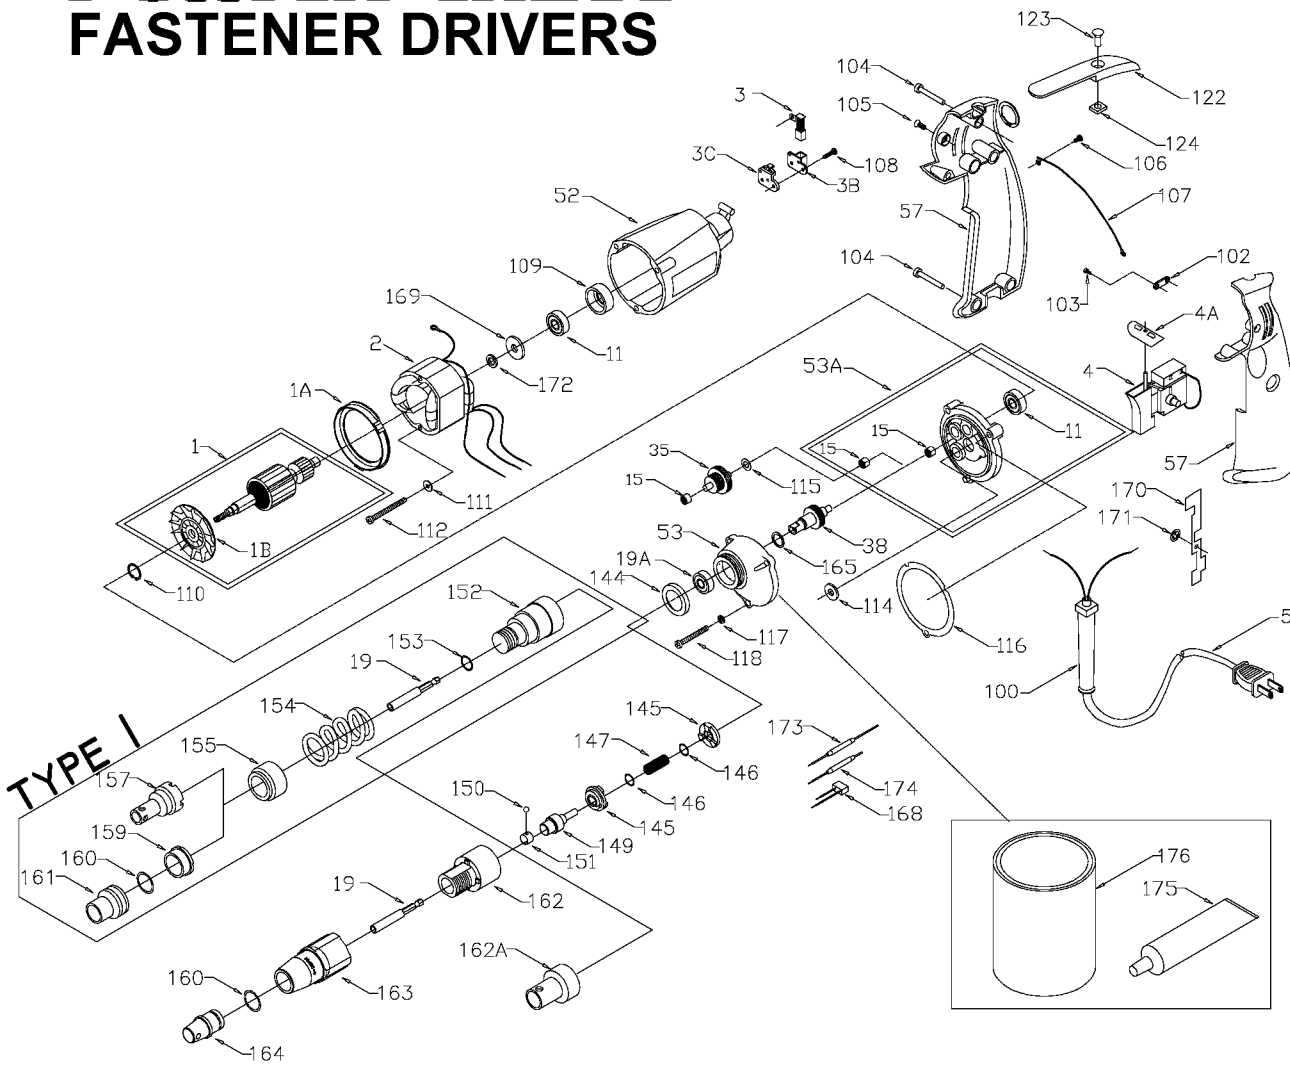

PORTER-CABLE FASTENER DRIVERS

Cable Service Center or other competent repair center

6640
6642
6645

Parts List for 6640 Type 1

Item Number	Part Number	Description	Qty Required
1	886948	ARMATURE 230V FLEX	1
1	876480	ARMATURE	1
1	811350	BAFFLE	1
1	811531	FAN	1
2	886949	FIELD 230V	1
2	876479	FIELD	1
3	N119739	BRUSH & SPRING	2
3	694301	BRUSH HOLDER	2
3	694298	BRUSH INSULATOR	2
4	885315	SWITCH 230V	1
4	888146	SWITCH VSR	1
4	875868	BUTTON-FWD/REV	1
5	891461	CORD & PLUG	1
5	695854	CORDSET	1
11	330003-85	BEARING	3
15	330004-00	BEARING,NEEDLE	3
19	861801	BIT HOLDER	1
19	330003-17	BEARING,BALL	3
35	000000-00	No Longer Available	1
38	697727	SPINDLE	1
52	876677	MOTOR HSG PKG	1
53	000000-00	No Longer Available	1
53	697684SV	INTERMEDIATE PLATE	1
57	876612	HANDLE SET	1
100	810716	RELIEVER	1
102	861434	CORD CLAMP	1
103	882703	SCREW	10

Parts List for 6640 Type 1

Item Number	Part Number	Description	Qty Required
104	900826	SCREW	10
105	866340	SCREW	10
106	864137	SCREW	10
107	000000-00	No Longer Available	1
108	864136	SCREW	10
109	694432	BEARING MOUNT	3
110	847564	SNAP RING	10
111	802214	WASHER-LCK INT	10
112	876651	SCREW	10
114	852714	SLINGER	1
115	848741	WASHER	10
116	698609	GASKET	1
117	802648	WASHER	10
118	694015	SCREW	10
122	875861	BELT CLIP	1
123	800740	SCREW	10
124	875862	NUT	10
145	000000-00	No Longer Available	1
146	853644	RING	10
147	853731	SPRING	10
149	853446	SPINDLE	1
150	844318	BALL	1
151	854346	RETAINER	1
152	853705	HSGN	1
153	854080	RING	10
154	853730	SPRING	10
155	853481	ADJ COLLAR	1