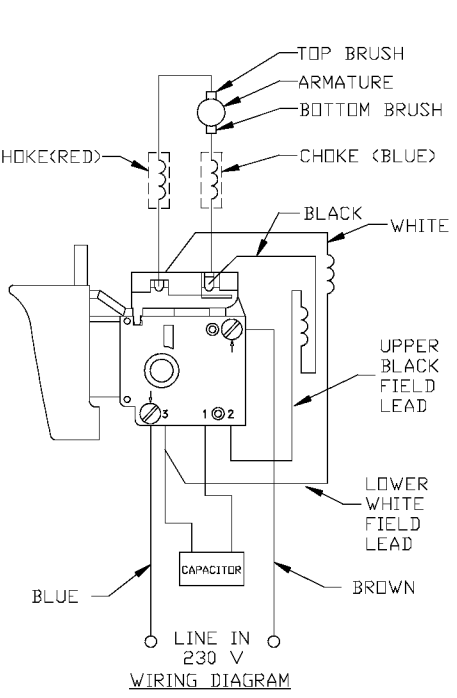

PORTER-CABLE FASTENER DRIVERS

Cable Service Center or other competent repair center

6640
6642
6645

Parts List for 6640 Type 1

Item Number	Part Number	Description	Qty Required
1	886948	ARMATURE 230V FLEX	1
1	876480	ARMATURE	1
1	811350	BAFFLE	1
1	811531	FAN	1
2	886949	FIELD 230V	1
2	876479	FIELD	1
3	N119739	BRUSH & SPRING	2
3	694301	BRUSH HOLDER	2
3	694298	BRUSH INSULATOR	2
4	885315	SWITCH 230V	1
4	888146	SWITCH VSR	1
4	875868	BUTTON-FWD/REV	1
5	891461	CORD & PLUG	1
5	695854	CORDSET	1
11	330003-85	BEARING	3
15	330004-00	BEARING,NEEDLE	3
19	861801	BIT HOLDER	1
19	330003-17	BEARING,BALL	3
35	000000-00	No Longer Available	1
38	697727	SPINDLE	1
52	876677	MOTOR HSG PKG	1
53	000000-00	No Longer Available	1
53	697684SV	INTERMEDIATE PLATE	1
57	876612	HANDLE SET	1
100	810716	RELIEVER	1
102	861434	CORD CLAMP	1
103	882703	SCREW	10

Parts List for 6640 Type 1

Item Number	Part Number	Description	Qty Required
104	900826	SCREW	10
105	866340	SCREW	10
106	864137	SCREW	10
107	000000-00	No Longer Available	1
108	864136	SCREW	10
109	694432	BEARING MOUNT	3
110	847564	SNAP RING	10
111	802214	WASHER-LCK INT	10
112	876651	SCREW	10
114	852714	SLINGER	1
115	848741	WASHER	10
116	698609	GASKET	1
117	802648	WASHER	10
118	694015	SCREW	10
122	875861	BELT CLIP	1
123	800740	SCREW	10
124	875862	NUT	10
145	000000-00	No Longer Available	1
146	853644	RING	10
147	853731	SPRING	10
149	853446	SPINDLE	1
150	844318	BALL	1
151	854346	RETAINER	1
152	853705	HSGN	1
153	854080	RING	10
154	853730	SPRING	10
155	853481	ADJ COLLAR	1