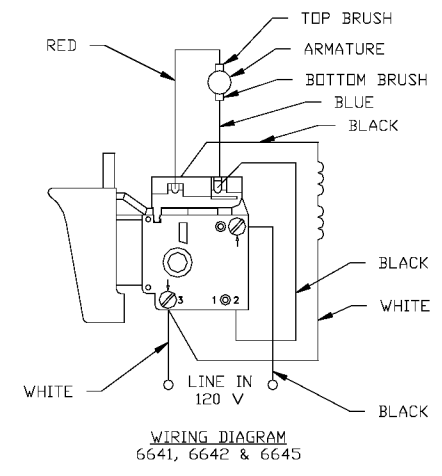

PORTER-CABLE FASTENER DRIVERS

Cable Service Center or other competent repair center

6640
6642
6645

Parts List for 6640 Type 1

Item Number	Part Number	Description	Qty Required
1	886948	ARMATURE 230V FLEX	1
1	876480	ARMATURE	1
1	811350	BAFFLE	1
1	811531	FAN	1
2	886949	FIELD 230V	1
2	876479	FIELD	1
3	N119739	BRUSH & SPRING	2
3	694301	BRUSH HOLDER	2
3	694298	BRUSH INSULATOR	2
4	885315	SWITCH 230V	1
4	888146	SWITCH VSR	1
4	875868	BUTTON-FWD/REV	1
5	891461	CORD & PLUG	1
5	695854	CORDSET	1
11	330003-85	BEARING	3
15	330004-00	BEARING,NEEDLE	3
19	861801	BIT HOLDER	1
19	330003-17	BEARING,BALL	3
35	000000-00	No Longer Available	1
38	697727	SPINDLE	1
52	876677	MOTOR HSG PKG	1
53	000000-00	No Longer Available	1
53	697684SV	INTERMEDIATE PLATE	1
57	876612	HANDLE SET	1
100	810716	RELIEVER	1
102	861434	CORD CLAMP	1
103	882703	SCREW	10

Parts List for 6640 Type 1

Item Number	Part Number	Description	Qty Required
104	900826	SCREW	10
105	866340	SCREW	10
106	864137	SCREW	10
107	000000-00	No Longer Available	1
108	864136	SCREW	10
109	694432	BEARING MOUNT	3
110	847564	SNAP RING	10
111	802214	WASHER-LCK INT	10
112	876651	SCREW	10
114	852714	SLINGER	1
115	848741	WASHER	10
116	698609	GASKET	1
117	802648	WASHER	10
118	694015	SCREW	10
122	875861	BELT CLIP	1
123	800740	SCREW	10
124	875862	NUT	10
145	000000-00	No Longer Available	1
146	853644	RING	10
147	853731	SPRING	10
149	853446	SPINDLE	1
150	844318	BALL	1
151	854346	RETAINER	1
152	853705	HSGN	1
153	854080	RING	10
154	853730	SPRING	10
155	853481	ADJ COLLAR	1