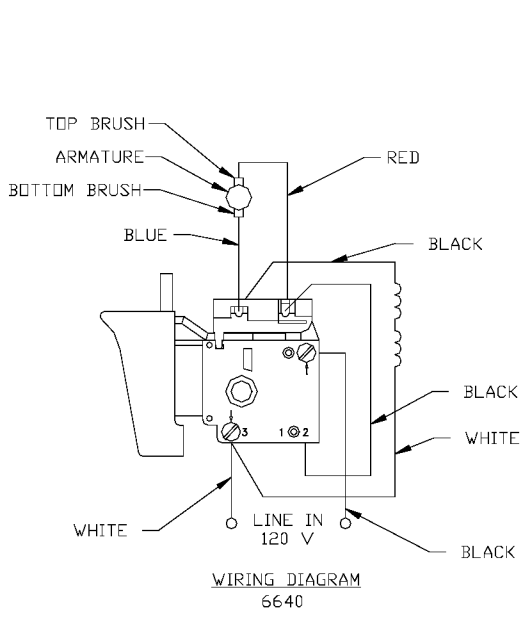

PORTER-CABLE FASTENER DRIVERS

Cable Service Center or other competent repair center

6640
6642
6645

Parts List for 6640 Type 1

Item Number	Part Number	Description	Qty Required
1	886948	ARMATURE 230V FLEX	1
1	876480	ARMATURE	1
1	811350	BAFFLE	1
1	811531	FAN	1
2	886949	FIELD 230V	1
2	876479	FIELD	1
3	N119739	BRUSH & SPRING	2
3	694301	BRUSH HOLDER	2
3	694298	BRUSH INSULATOR	2
4	885315	SWITCH 230V	1
4	888146	SWITCH VSR	1
4	875868	BUTTON-FWD/REV	1
5	891461	CORD & PLUG	1
5	695854	CORDSET	1
11	330003-85	BEARING	3
15	330004-00	BEARING,NEEDLE	3
19	861801	BIT HOLDER	1
19	330003-17	BEARING,BALL	3
35	000000-00	No Longer Available	1
38	697727	SPINDLE	1
52	876677	MOTOR HSG PKG	1
53	000000-00	No Longer Available	1
53	697684SV	INTERMEDIATE PLATE	1
57	876612	HANDLE SET	1
100	810716	RELIEVER	1
102	861434	CORD CLAMP	1
103	882703	SCREW	10

Parts List for 6640 Type 1

Item Number	Part Number	Description	Qty Required
104	900826	SCREW	10
105	866340	SCREW	10
106	864137	SCREW	10
107	000000-00	No Longer Available	1
108	864136	SCREW	10
109	694432	BEARING MOUNT	3
110	847564	SNAP RING	10
111	802214	WASHER-LCK INT	10
112	876651	SCREW	10
114	852714	SLINGER	1
115	848741	WASHER	10
116	698609	GASKET	1
117	802648	WASHER	10
118	694015	SCREW	10
122	875861	BELT CLIP	1
123	800740	SCREW	10
124	875862	NUT	10
145	000000-00	No Longer Available	1
146	853644	RING	10
147	853731	SPRING	10
149	853446	SPINDLE	1
150	844318	BALL	1
151	854346	RETAINER	1
152	853705	HSGN	1
153	854080	RING	10
154	853730	SPRING	10
155	853481	ADJ COLLAR	1