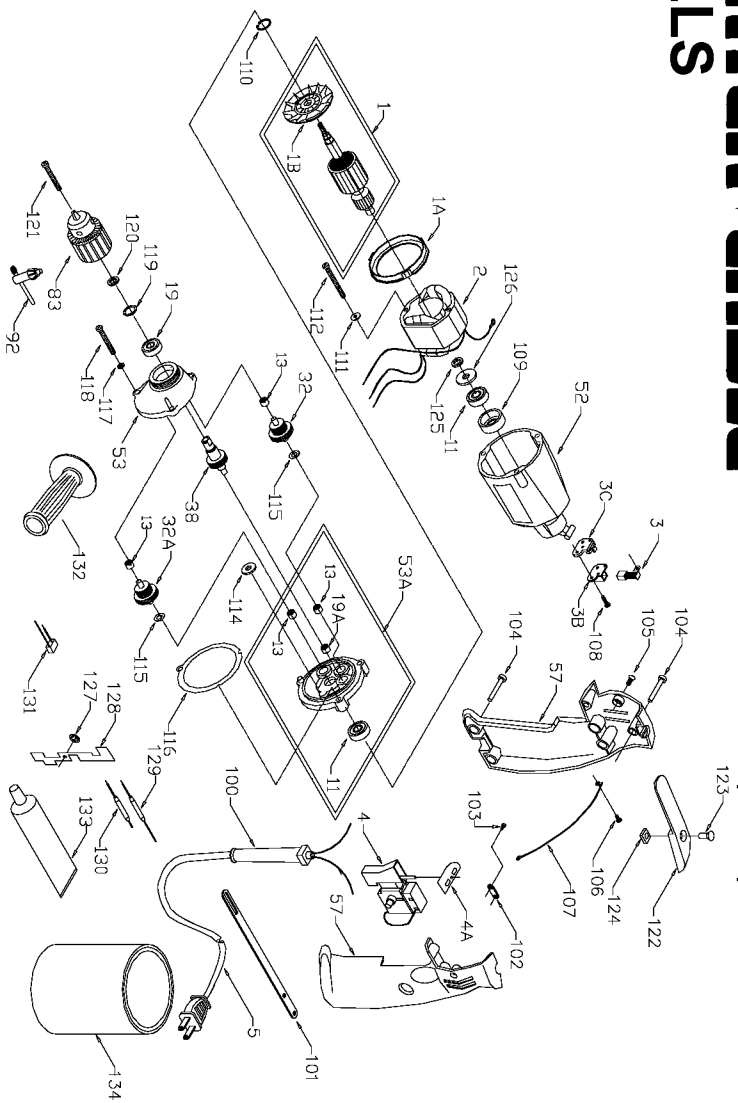

PORTER-CABLE DRILLS

WARNING: Electrical repairs should only be attempted by trained repairmen. Contact the nearest Porter-Cable Service Center or other competent repair center.

- 2601**
- 2620**
- 2621**
- 6611**
- 6614**
- 6615**

Parts List for J-6611 Type 1

Item Number	Part Number	Description	Qty Required
1	887753	ARMATURE	1
1	876466	ARMATURE	1
1	811350	BAFFLE	1
1	811531	FAN	1
2	886949	FIELD 230V	1
2	876479	FIELD	1
3	879058	BRUSH	2
3	879058	BRUSH	2
3	694301	BRUSH HOLDER	2
3	694298	BRUSH INSULATOR	2
4	885315	SWITCH 230V	1
4	888146	SWITCH VSR	1
4	875868	BUTTON-FWD/REV	1
5	695854	CORDSET	1
5	886484	CORD 230V	1
11	802214	WASHER-LCK INT	10
11	855284	BEARING	3
13	330004-00	BEARING,NEEDLE	3
13	330004-00	BEARING,NEEDLE	3
19	000000-00	No Longer Available	3
19	330004-00	BEARING,NEEDLE	3
19	330004-00	BEARING,NEEDLE	3
32	697679	SECOND IDLER ASSY	1
32	D697672	GEAR ASSY	1
38	D697724	SPINDLE & GEAR ASSY.	1
52	876677	MOTOR HSG PKG	1
53	697682	GEAR HOUSING	1

Parts List for J-6611 Type 1

Item Number	Part Number	Description	Qty Required
53	697684	INTERMEDIATE PLATE	1
57	886473	HANDLE SET 230V	1
57	876612	HANDLE SET	1
83	695170	CHUCK	1
92	826226	KEY	1
100	810716	RELIEVER	1
101	842323	WRENCH HOLDER	1
102	861434	CORD CLAMP	1
103	882703	SCREW	10
104	900826	SCREW	10
105	866340	SCREW	10
106	864137	SCREW	10
107	000000-00	No Longer Available	1
108	864136	SCREW	10
109	694432	BEARING MOUNT	3
110	847564	SNAP RING	1
112	876651	SCREW	10
114	852714	SLINGER	1
115	848741	WASHER	10
116	697203	GASKET	1
117	802648	WASHER	10
118	694015	SCREW	10
119	859382	RING	10
120	695727	SPACER	10
121	878191	SCREW	10
122	875861	BELT CLIP	1
123	800740	SCREW	10