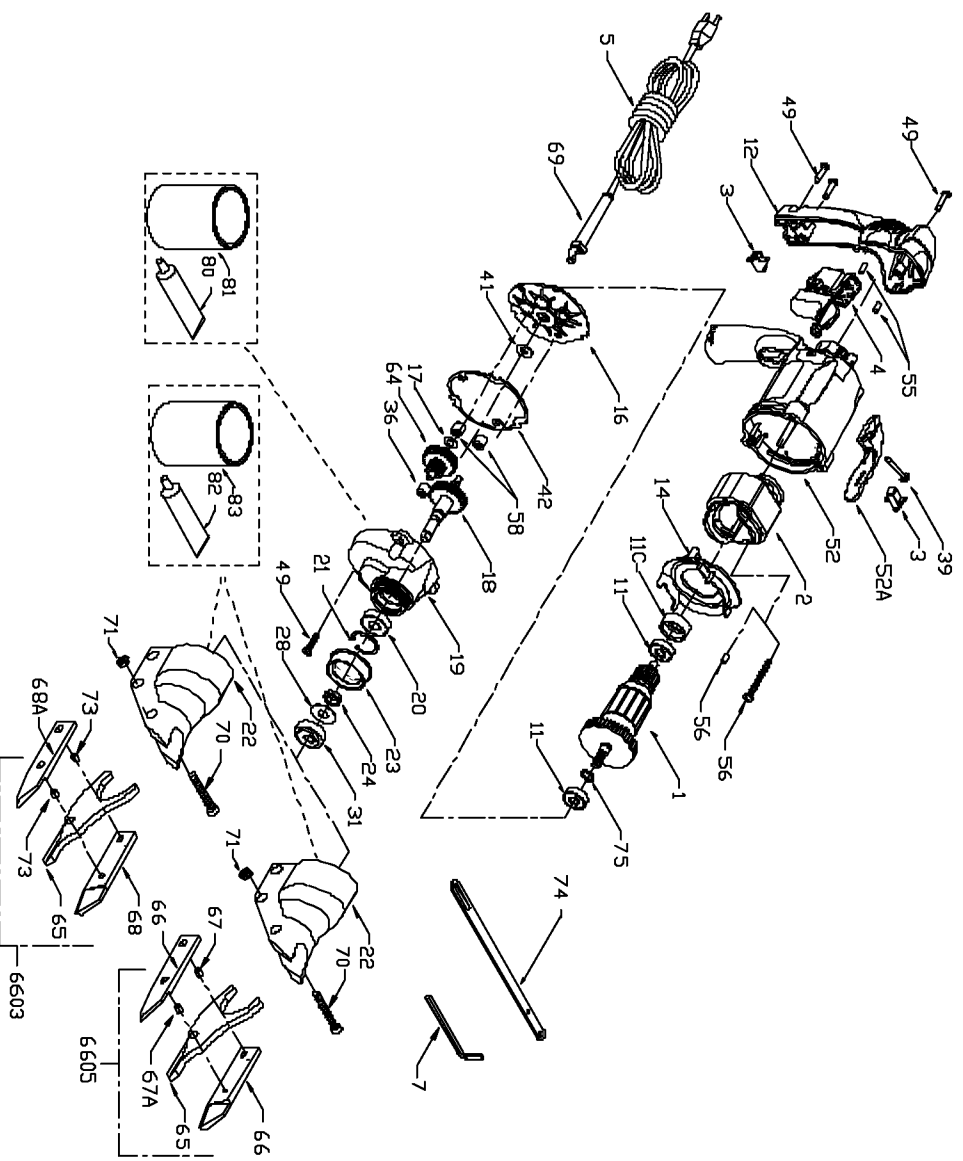

# PORTER-CABLE POWER SHEARS

WARNING: Electrical repairs should only be attempted by trained repairmen. Contact the nearest Porter-Cable Service Center or other

6603  
6605

## Parts List for 6605 Type 1

Item Number	Part Number	Description	Qty Required
1	905927	CS/A-ARMATURE	1
2	000000-00	No Longer Available	1
3	908474	BRUSH HOLDER ASSY	1
4	900972	SWITCH	1
5	896100	CORD	1
7	802876	ALLEN WRENCH	1
11	855284	BEARING	3
11	694432	BEARING MOUNT	3
12	000000-00	No Longer Available	1
14	000000-00	No Longer Available	1
16	000000-00	No Longer Available	1
17	848741	WASHER	10
18	D905939	SS/A-GEAR & SPINDLE	1
19	905935	SS/A-GEAR HSG	1
20	330003-17	BEARING,BALL	3
21	859769	RET RING	10
22	900780	HOUSING	1
23	696051	ADAPTOR	1
24	696038	SPACER	10
28	696052	SPACER	10
31	901425	ECCENTRIC & BRG	1
36	330004-00	BEARING,NEEDLE	1
39	872520	SCREW	10
41	000000-00	No Longer Available	1
42	896998	GASKET	1
49	900826	SCREW	10
52	907252	MOTOR HOUSING	1

## Parts List for 6605 Type 1

Item Number	Part Number	Description	Qty Required
52	896117	BELT CLIP	1
55	899595	PLUG	1
56	699567	SCREW	10
56	899595	PLUG	1
58	000000-00	No Longer Available	3
64	000000-00	No Longer Available	1
65	646501-00	CENTER BLADE SHEAR	1
65	646501-00	CENTER BLADE SHEAR	1
66	646502-00	KNIFE	1
66	646502-00	KNIFE	1
67	900778	SPACER	10
67	900779	SPACER	10
69	810716	RELIEVER	1
70	646504-00	SCREW, SPECIAL	10
71	646503-00	INSERT	10
74	842323	WRENCH HOLDER	1
75	847564	SNAP RING	1
80	878499	TUBE GREASE	1
81	879751	LUBRICANT 4 LBS	1
82	875914	TUBE GREASE	1
83	875667	LUBRICANT-4LBS	1