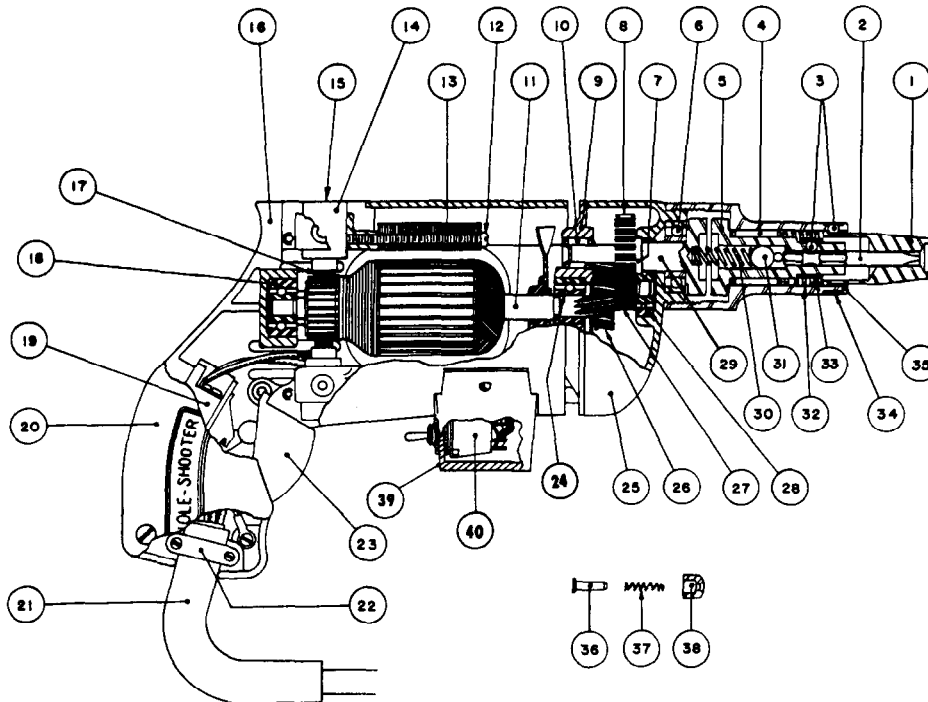

SERVICE PARTS LIST

BUL.54-42-0900

SCREWDRIVER

REVISED BUL 6333-1 DATE April '68

Catalog No. 6561-1

Starting Serial No. **333-1001**

WIRING INSTR. **58-01-0080**

Both Model and Serial No. must be furnished to obtain correct parts.

ILLUSTRATED PARTS

FIG.	PART NO.	DESCRIPTION OF PART	FIG.	PART NO.	DESCRIPTION OF PART
1		Finder Sleeves	21	22-64-0170	Cord Set
2		Hexagonal Bits	22	28-17-0400	Cord Clamp
3	02-02-0150	5/32" Dia. Bit & Finder Retaining Ball (2)	23	31-92-0101	Switch Trigger
4	02-50-3640	Needle Bearing	24	02-04-0880	Ball Bearing (Pinion End)
5	42-66-0240	Chuck	25	28-14-0361	Gear Case
6	02-04-1020	Ball Bearing	26	32-40-1041	Intermediate Gear
7	34-60-0600	Spindle Snap Ring	27	36-66-3701	Intermediate Pinion Shaft
8	32-75-2441	Spindle Gear	28	02-04-0640	Ball Bearing
9	28-28-0221	Diaphragm	29	38-50-2301	Spindle
10	02-50-1640	Needle Bearing	30	40-50-2000	Separating Spring
★ 11	16-22-1231	Armature	31	02-02-0310	5/16 Dia. Ball
12	06-81-5950	6-32x1-7/8" Fil. Hd. Sem Field Screws (2)	32	40-50-1900	Finder Spring
★ 13	18-22-1121	Field Assembly	33	40-50-1400	Bit Retaining Spring
14	22-22-0050	Brush Holder Assembly (2)	34	40-50-1800	Finder Retaining Spring
15	23-44-0020	Brush Retaining Cap (2)	35	45-22-0100	Sleeve
16	28-50-4523	Motor Housing	36	44-70-0071	Trigger Lock Plunger
17	22-18-0090	Carbon Brush Assembly	37	40-50-1200	Trigger Lock Spring
18	02-04-0740	Ball Bearing	38	42-42-0061	Trigger Lock Button
19	23-66-0280	Switch	39	28-50-7041	Reversing Switch Housing
20	28-20-3002	Handle Cover	40	23-66-0220	Reversing Switch