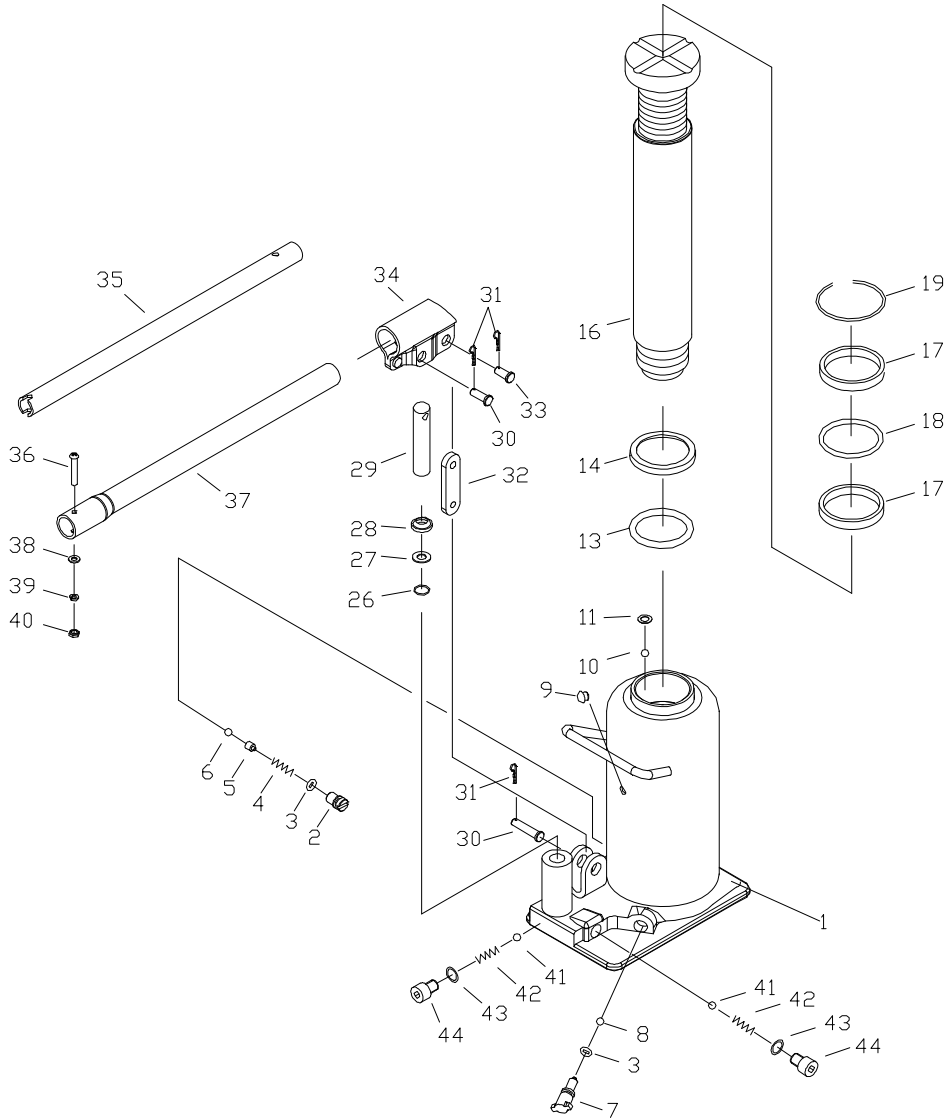

See reverse side for parts list

WALTER MEIER (Manufacturing) Inc.

427 New Sanford Road
LaVergne, Tennessee 37086
Ph.: 800-274-6848
www.waltermeier.com

Part No. M-655554
Revision B 11/2010

Copyright © 2010 Walter Meier (Manufacturing) Inc.