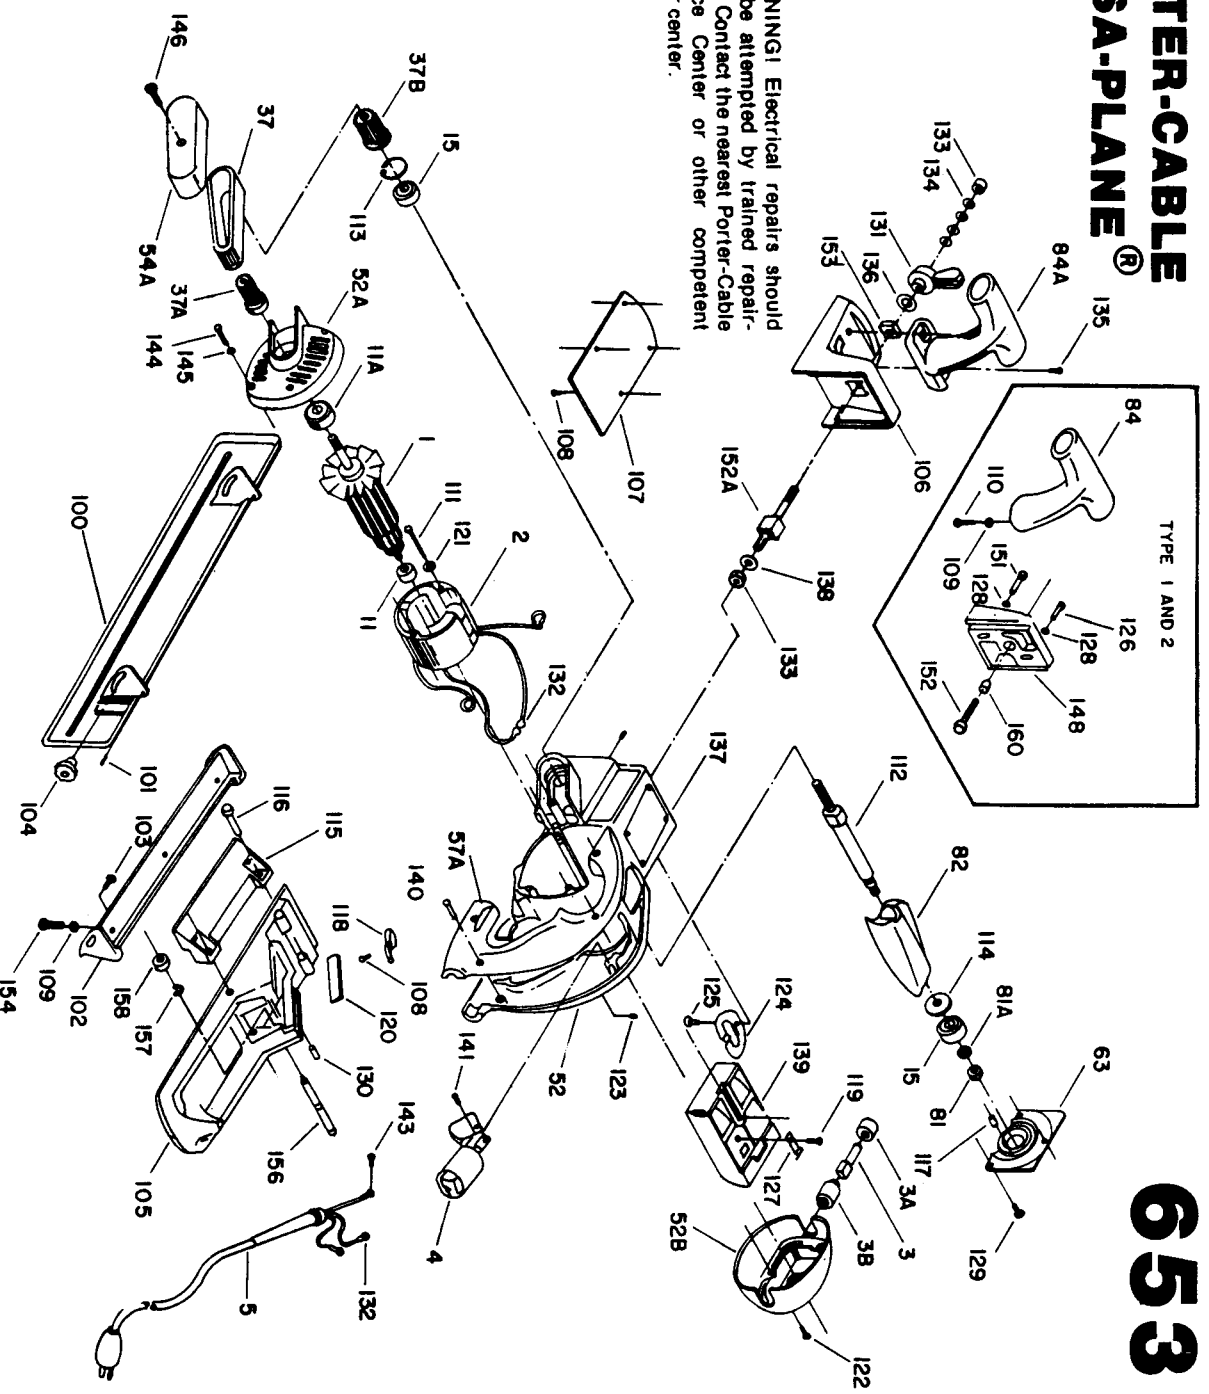

PORTER-CABLE VERSA-PLANE®

653

WARNING! Electrical repairs should only be attempted by trained repairmen. Contact the nearest Porter-Cable Service Center or other competent repair center.

Parts List for 653 Type 3

Item Number	Part Number	Description	Qty Required
1	860999	ARMATURE 115V	1
1	000000-00	No Longer Available	1
1	000000-00	No Longer Available	1
2	000000-00	No Longer Available	1
2	861000	FIELD 115V	1
2	803104	LEAD	1
3	869662	BRUSH & SPRING	2
3	803483	BRUSH CAP	2
3	847336	HOLDER	1
4	843156	SWITCH	1
5	000000-00	No Longer Available	1
5	875863	CORD	1
5	875863	CORD	1
11	855284	BEARING	3
11	804218	BEARING	3
15	803876	BEARING	3
37	848023	BELT	1
37	810279	PULLEY	1
37	810278	PULLEY	1
52	000000-00	No Longer Available	1
52	000000-00	No Longer Available	1
52	000000-00	No Longer Available	1
54	848076	COVER	1
57	000000-00	No Longer Available	1
63	000000-00	No Longer Available	1
81	801372	NUT	10
81	861720	WASHER	10