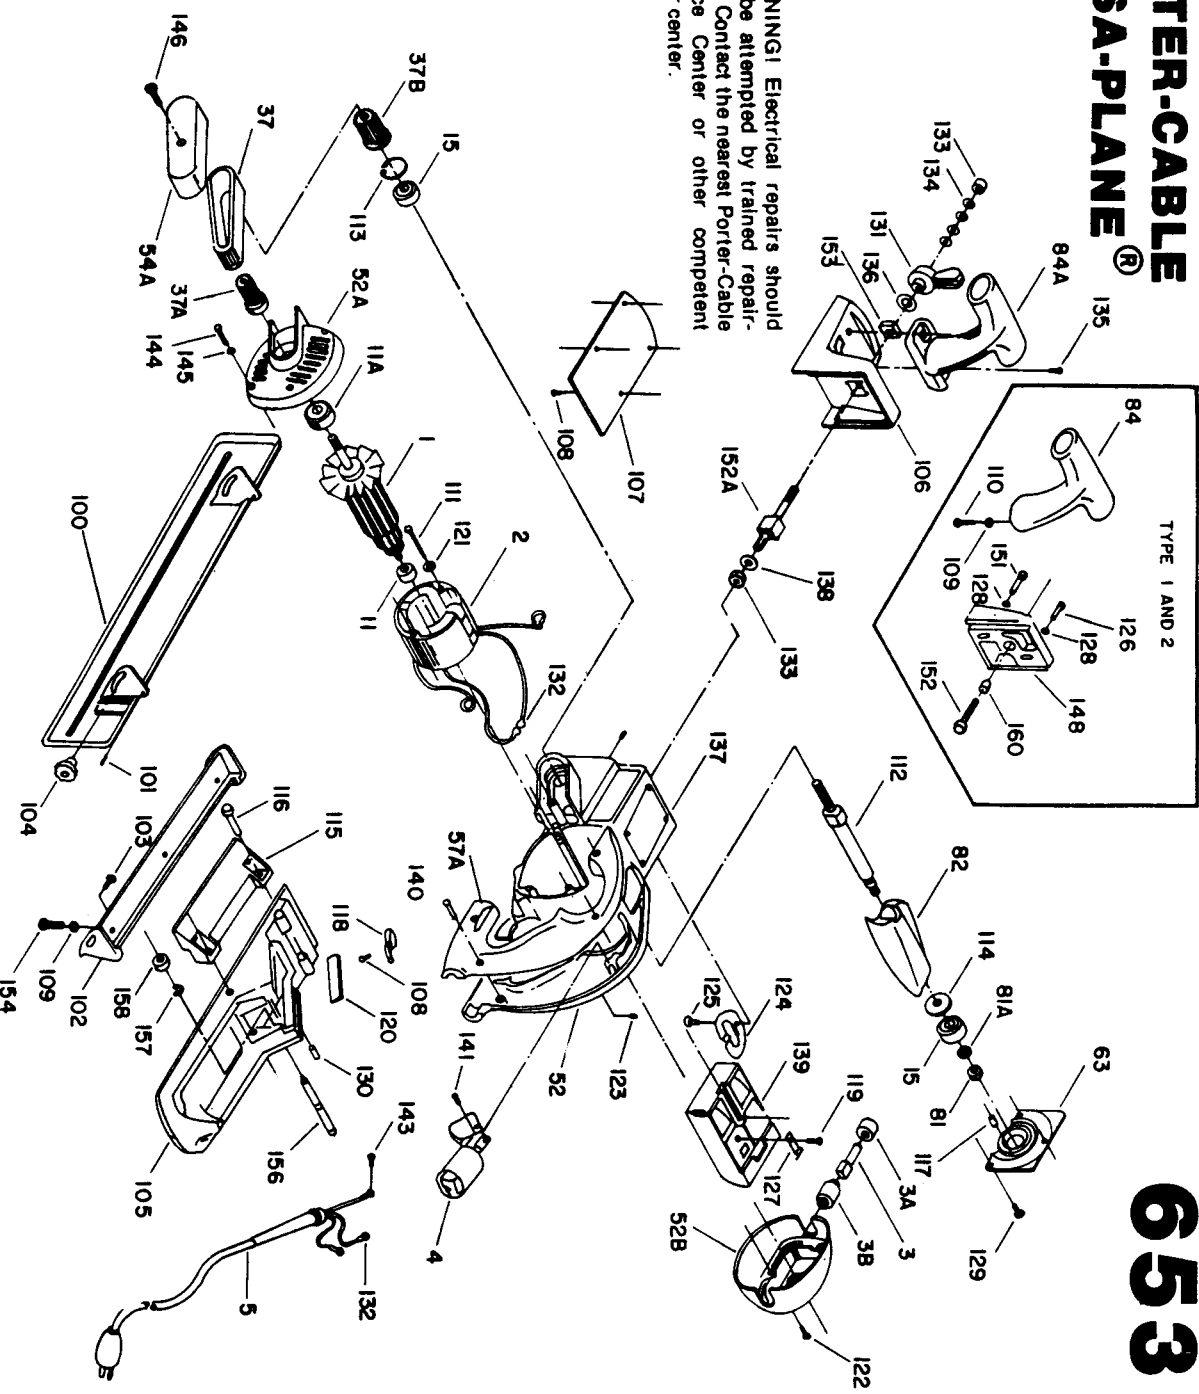

## Parts List for 653 Type 1

Item Number	Part Number	Description	Qty Required
1	860999	ARMATURE 115V	1
1	000000-00	No Longer Available	1
1	000000-00	No Longer Available	1
2	861000	FIELD 115V	1
2	000000-00	No Longer Available	1
2	803104	LEAD	1
3	869662	BRUSH & SPRING	2
3	803483	BRUSH CAP	2
3	847336	HOLDER	1
4	843156	SWITCH	1
5	000000-00	No Longer Available	1
5	875863	CORD	1
5	875863	CORD	1
11	855284	BEARING	3
11	804218	BEARING	3
15	803876	BEARING	3
37	848023	BELT	1
37	810279	PULLEY	1
37	810278	PULLEY	1
52	000000-00	No Longer Available	1
52	000000-00	No Longer Available	1
52	000000-00	No Longer Available	1
54	848076	COVER	1
57	000000-00	No Longer Available	1
63	000000-00	No Longer Available	1
81	801372	NUT	10
81	861720	WASHER	10

## Parts List for 653 Type 1

Item Number	Part Number	Description	Qty Required
82	43288	PLANE CUTTER 653 HS	1
84	000000-00	No Longer Available	1
85	848517	FENCE	1
100	848036	FENCE	1
101	840109	PIN	10
102	000000-00	No Longer Available	1
103	802678	BOLT	10
104	000000-00	No Longer Available	1
105	000000-00	No Longer Available	1
105	000000-00	No Longer Available	1
105	852422	PLATE	1
105	852423	PLATE	1
105	692895	TAPE-FORM	1
105	802591	SPIRAL PIN	2
106	848068	SHOE	1
107	848015	PLATE	1
108	803157	SCREW	10
109	822133	LOCK WASHER	10
110	838733	SCREW	10
111	000000-00	No Longer Available	1
112	848019	SHAFT	1
113	802942	RING	10
114	848788	SPACER	10
115	848020	BRKT	1
116	803403	SCREW	10
117	842597	PLUG	1
118	000000-00	No Longer Available	1