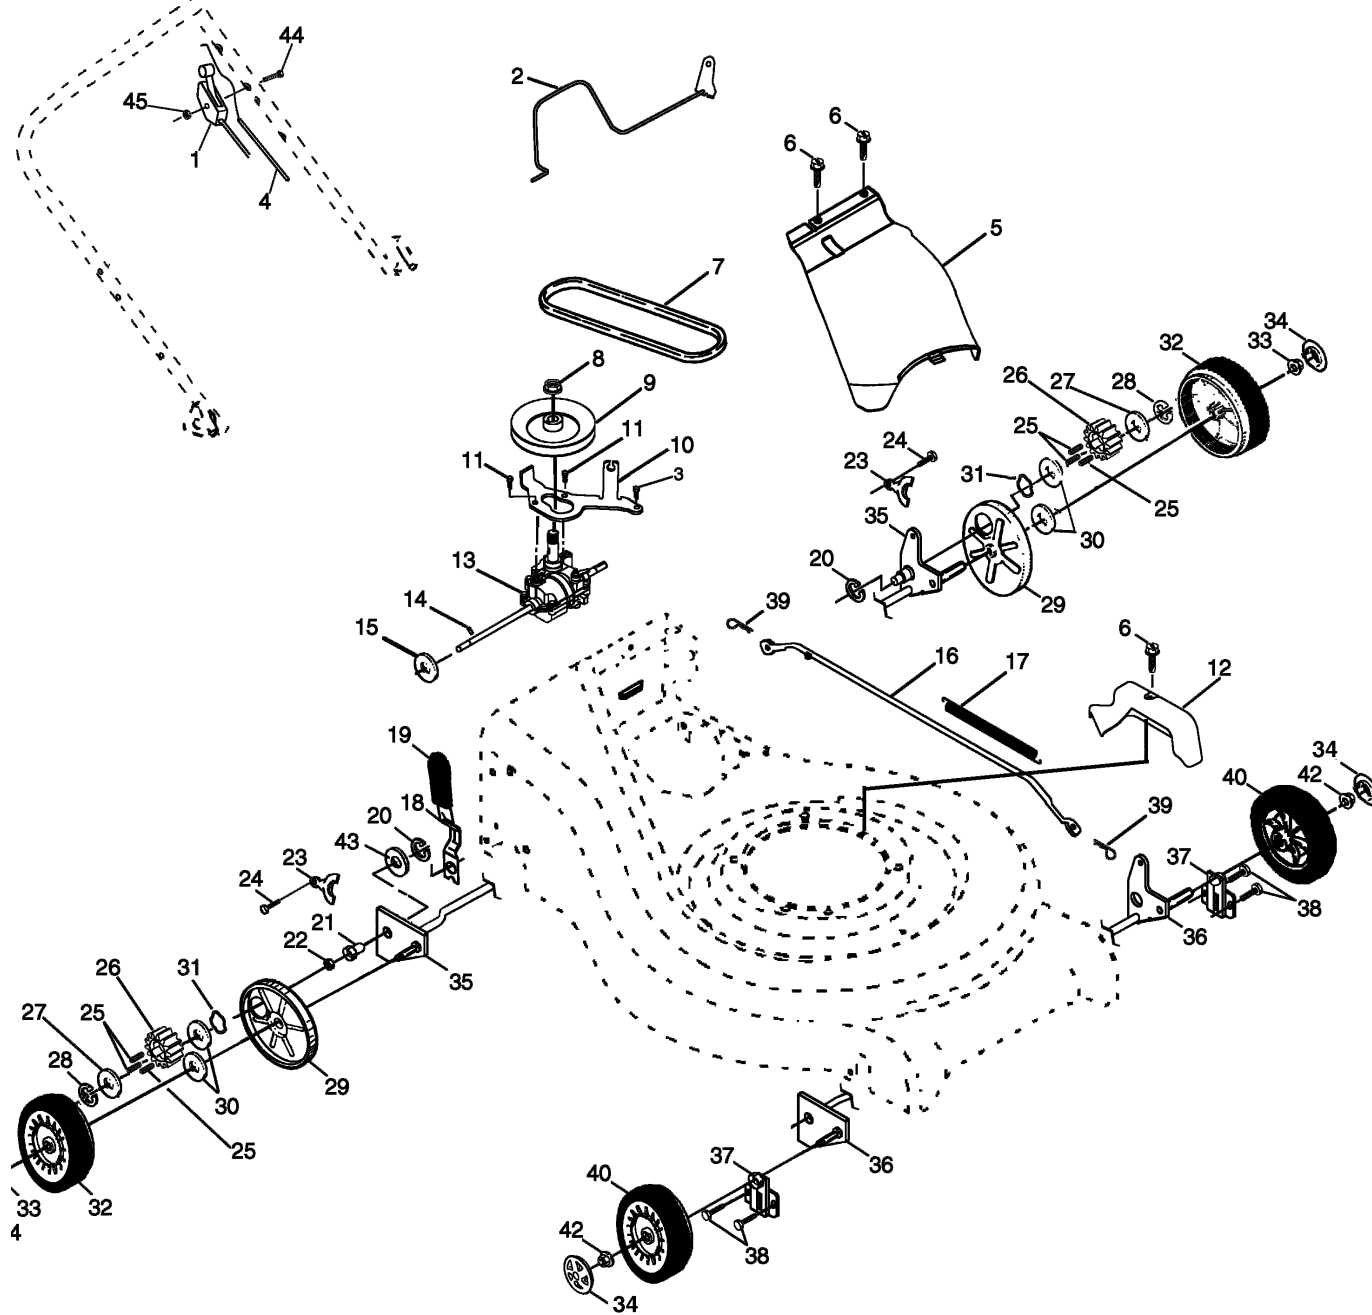

REPAIR PARTS

ROTARY LAWN MOWER MODEL NUMBER 6521RS (6521RSA)

REPAIR PARTS

ROTARY LAWN MOWER MODEL NUMBER 6521RS (6521RSA)

KEY NO.	PART NO.	DESCRIPTION	KEY NO.	PART NO.	DESCRIPTION
1	532170960	Speed Control	23	532164555	Retainer Drive Asm. Stmp.
2	532176593	Bail Control Drive	24	532057808	Screw Hex Head Tapping 1/4-20 x .75
3	817060408	Screw	25	532170011	Drive Pawl
4	532170050	Drive Cable	26	532166450	Pinion, Drive
5	532161537	Cover Drive	27	532052160	Washer
6	532750634	Screw Thdrol 10-25 x .50	28	812000058	E-Ring 7/16
7	532166060	V-Belt	29	532088080	Cover, Dust Wheel
8	532132010	Nut Lock Flanged 3/8-16 Zinc	30	532067725	Washer 1/2 x 1-1/2 x .134
9	532166049	Pulley Driven	31	532057143	Wave Washer
10	532177654	Belt Keeper Bracket	32	532176592	Wheel 9 x 2
11	817541011	Screw Hex Wash Head 10-24 X .668	33	532145212	Nut Hex Flange Lock
12	532166189	Pivot Rod Cover	34	532077400	Hubcap
13	532166388	Transmission Asm.	35	532164552	Shaft Asm. Rear
14	532145354	Pin Spring Thrust	36	532164550	Shaft Asm. Front
15	532057079	Washer Hardened	37	532161463	Retainer Front Shaft
16	532161584	Rod Connecting	38	532163409	Screw 12 x 5/8
17	532161602	Spring Extension	39	532700279	Clip Retainer
18	532164554	Spring Selector	40	532148435	Wheel 8 x 2
19	532161961	Knob Selector Spring	42	532083923	Nut, Hex Flange Lock 3/8-16
20	812000022	E-Ring 7/8	43	819572216	Washer
21	532163365	Bearing Support	44	532144929	Screw 1/4 x 2.12
22	532169911	Bearing Ball	45	532751152	Locknut