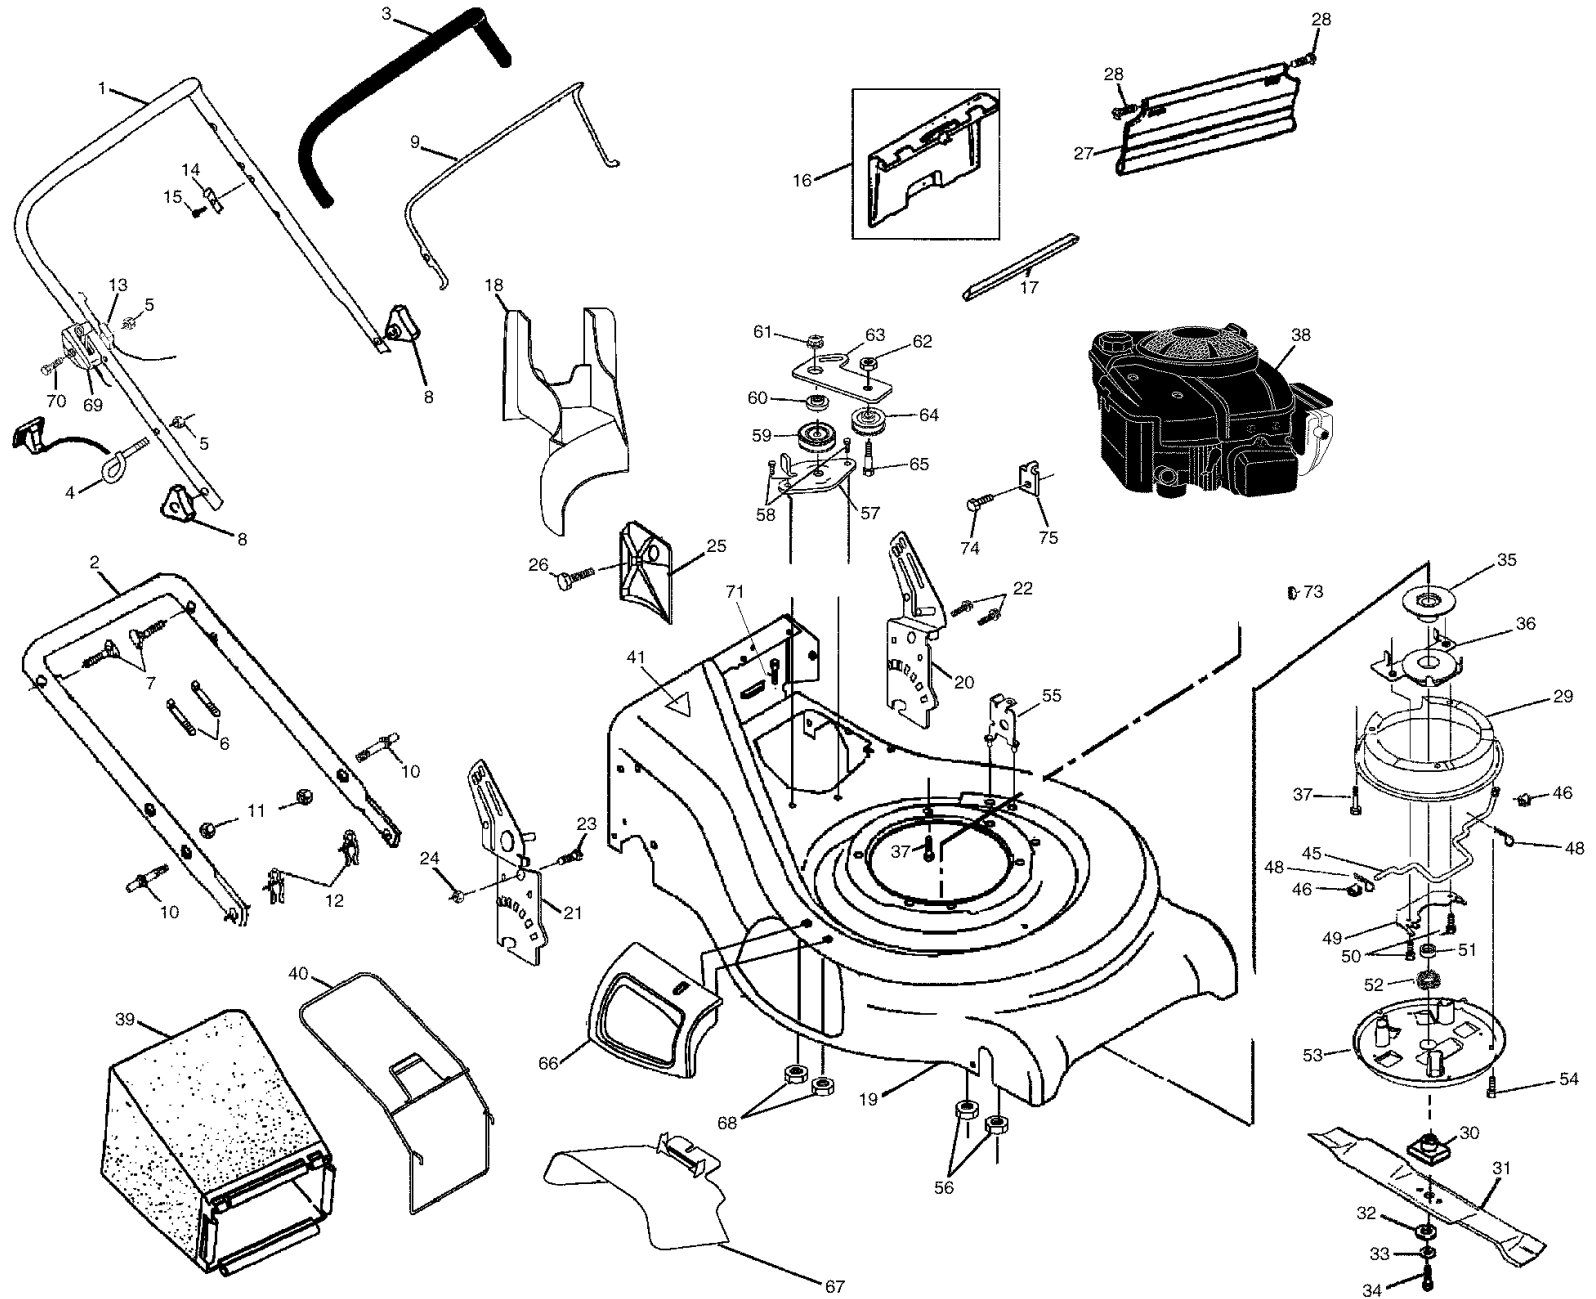

REPAIR PARTS

ROTARY LAWN MOWER MODEL NUMBER 6521RS (6521RSA)

REPAIR PARTS

ROTARY LAWN MOWER MODEL NUMBER 6521RS (6521RSA)

KEY NO.	PART NO.	DESCRIPTION	KEY NO.	PART NO.	DESCRIPTION
1	532177698	Handle, Upper Dlx Comf. (Including grip)	37	532150406	Bolt, Engine
2	532164556	Handle, Lower	38	-----	Engine B&S 120602
3	532164265	Grip, Hdl Foam Smooth			Order parts from engine manufacturer
4	532132001	Guide, Rope, Side	39	532169111	Grass Catcher Bag
5	532063601	Nut, Hex Lockwasher 1/4-20	40	532161358	Grass Catcher Frame
6	532066426	Wire, Tie	41	532107339	Danger Decal
7	532131959	Bolt, Handle 5/16-18 x 1.75	45	532166034	Engagement Rod
8	532087692	Knob, Handle	46	532166041	Bushing
9	532176594	Bail, Cont. Wire Dlx Comf. Yel	48	532169605	Retainer Clip
10	532161551	Bolt, Sq. Neck	49	532177653	Clamp
11	873990500	Nut, Hex Lockwasher Ins. 5/16-18 UNC	50	532054583	Screw
12	532051793	Cotter, Hairpin	51	532169980	Spacer
13	532133107	Engine zonecontrol cable	52	532170868	Wave Washer
14	532125162	Bracket, Upstop	53	532173041	Belt Cover, Bottom
15	532083816	Screw, Hex Washer Head Tapping 10-2	54	532750097	Screw
16	532162085	Kit, Door Rear	55	532177651	Cable Support Bracket
17	532161548	Seal, Door	56	532063601	Nut
18	532165261	Plug, Mulcher	57	532177656	Bracket Assy.
19	532176599	Kit, Housing	58	532057808	Screw
20	532164548	Handle, Bracket Asm. Left	59	532166042	V-Groove Pulley
21	532169306	Handle, Bracket Asm. Right	60	532166050	Idler Arm Spacer
22	532150078	Screw, Hex Wshd	61	532145212	Flange Nut
23	532163183	Bolt, Hex Head 5/16-18 x 5/8	62	532155552	Locknut
24	532063124	Nut, Hex Lock Wshr 5/16-18	63	532177655	Idler Arm
25	532161333	Baffle, Side	64	532166043	Idler Pulley
26	532163409	Screw 12 x 5/8	65	532160829	Shoulder Bolt
27	532161550	Skirt	66	532171962	Door Assy.
28	532088652	Screw, Hinge 1/4-20 x 1.25	67	532166028	Deflector, Door
29	532177652	Belt Cover, Top	68	532088349	Nut
30	532851514	Adapter, Blade w/key Longer	69	532168246	Throttle Control
31	532159267	Blade, 21"	70	532144929	Screw
32	532851074	Washer, Hardened	71	532054583	Screw
33	532850263	Lockwasher, Helical Spring 3/8	73	532087677	Hi Pro Key
34	532851084	Screw, Hex Head 3/8-24 x 1.38	74	532083816	Screw
35	532169809	Pulley, Fixed	75	532111190	Cable Clamp
36	532170045	Bearing Support Assy.	--	532162300	Warning Decal (Not Shown)
			--	532177951	Owner's Manual (English/French)