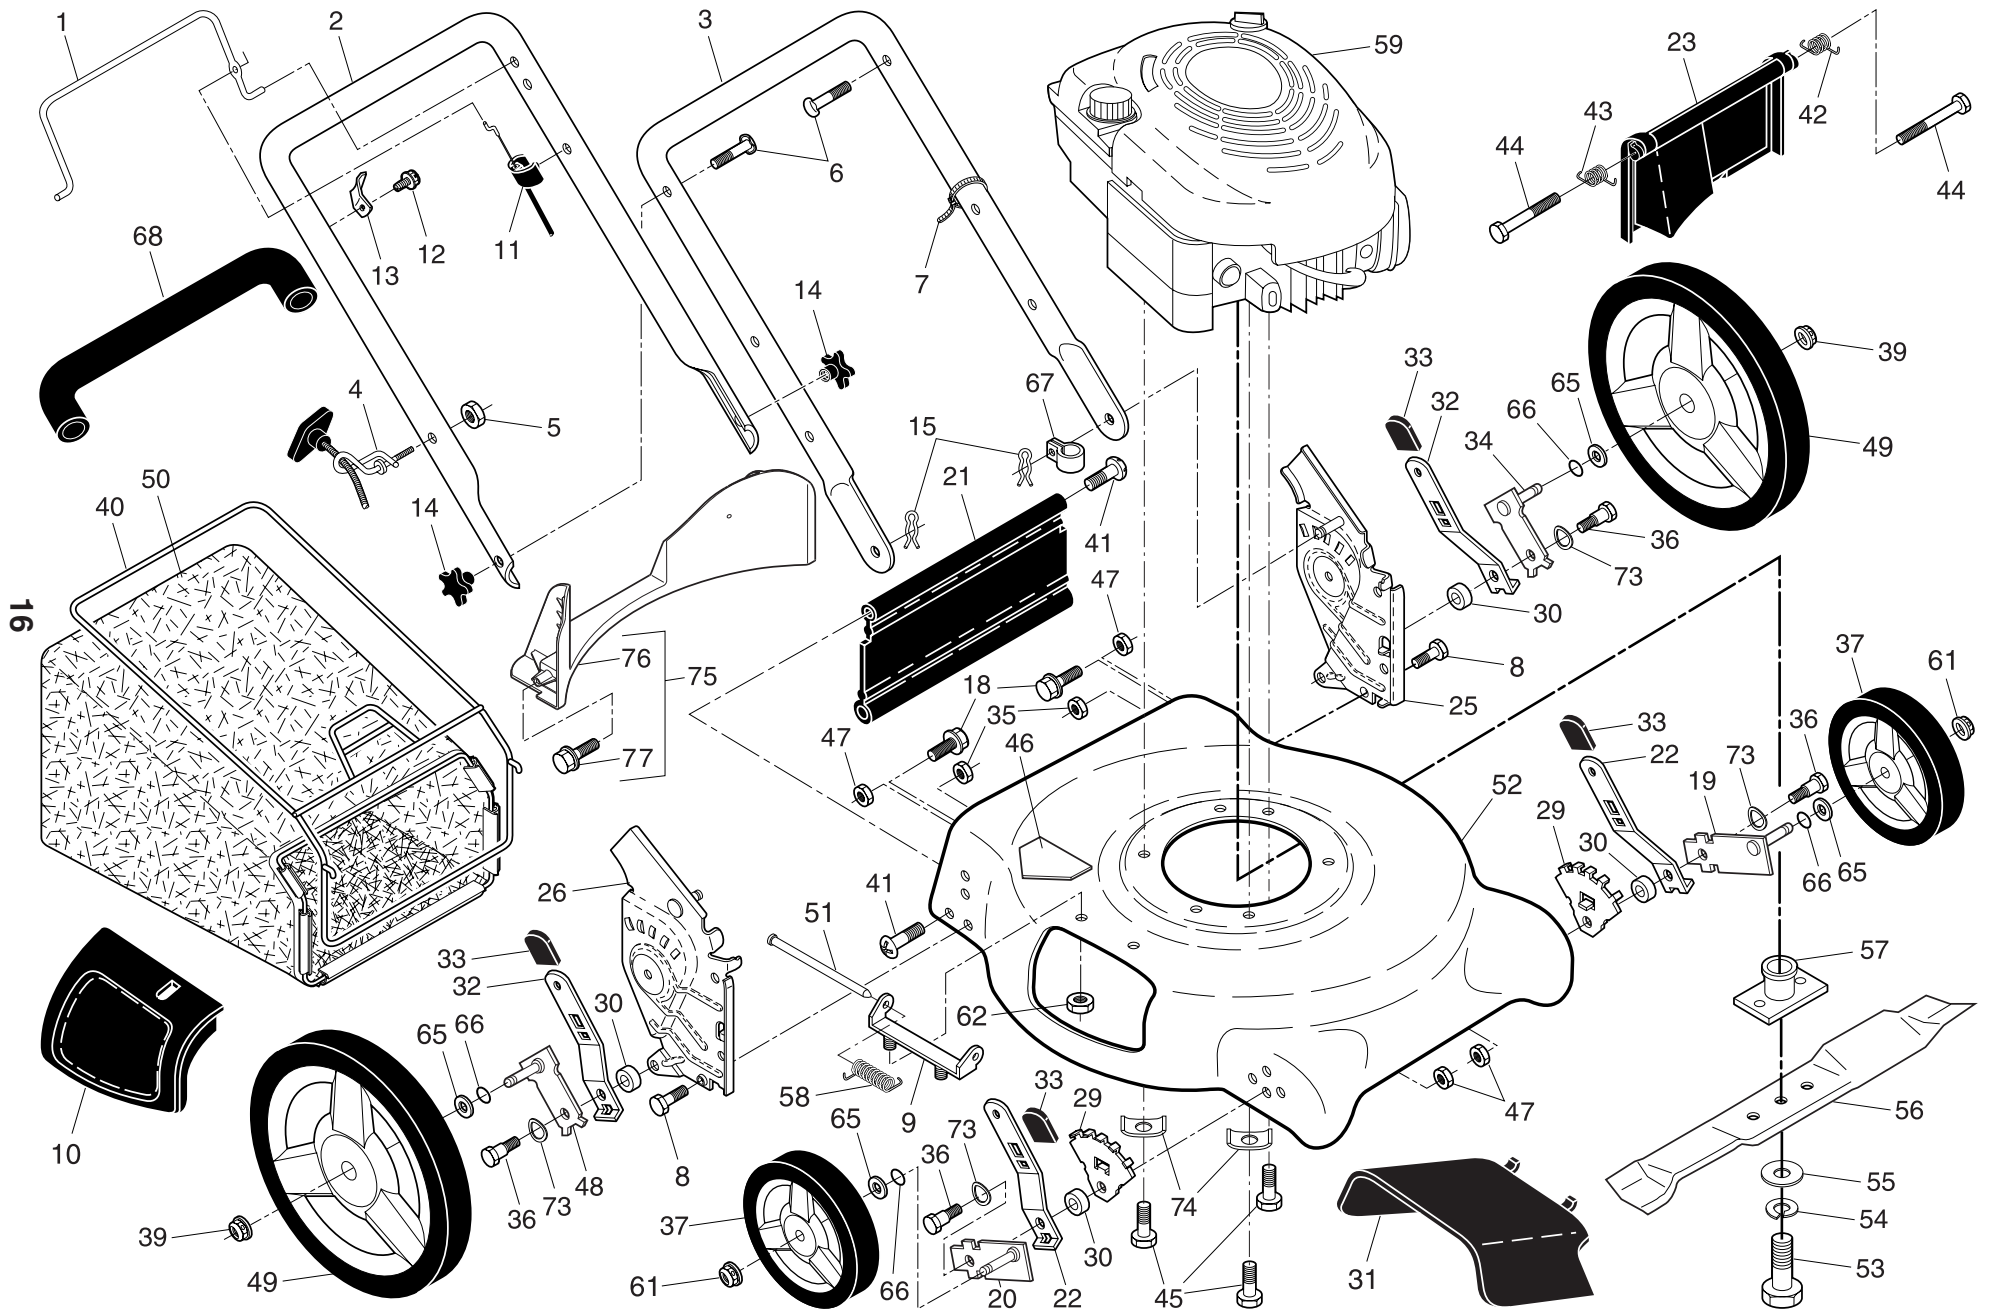

ROTARY LAWN MOWER - - MODEL NUMBER 6521CM (96133000401) PRODUCT NUMBER 961 33 00-04

ROTARY LAWN MOWER - - MODEL NUMBER **6521CM** (96133000401) PRODUCT NUMBER 961 33 00-04

KEY NO.	PART NO.	DESCRIPTION	KEY NO.	PART NO.	DESCRIPTION
1	532 40 29-49	Control Bar	41	532 08 86-52	Hinge Screw
2	532 19 78-08	Upper Handle (Includes Foam Grip)	42	532 40 54-21	Spring, Rear Door, LH
3	532 17 41-10	Lower Handle	43	532 40 54-23	Spring, Rear Door, RH
4	532 19 47-88	Rope Guide	44	532 18 41-93	Bolt, Rear Door
5	532 13 20-04	Locknut, Hex 1/4-20	45	532 15 04-06	Hex Head Thread Rolling Screw 3/8-16 x 1
6	532 19 15-74	Handle Bolt	46	532 40 47-63	Danger Decal
7	532 06 64-26	Wire Tie	47	532 16 67-85	Locknut, Hex 5/16-18
8	874 78 05-12	Hex Bolt 5/16-18 x 3/4	48	532 41 06-01	Axle Arm Assembly, Rear, RH
9	532 15 41-32	Hinge Bracket Assembly	49	532 41 08-15	Wheel & Tire Assembly, Rear 12 x 1-3/4
10	532 18 55-89	Mulcher Door	50	532 40 11-91	Grassbag
11	532 18 32-81	Engine Zone Control Cable	51	532 14 72-86	Hinge Rod
12	532 75 06-34	Hex Washer Head Screw #10-24 x 1/2	52	532 41 38-05	Kit, Lawn Mower Housing Assembly (Includes Key Number 46)
13	532 12 52-03	Up-Stop Bracket	53	532 85 10-84	Hex Head Screw 3/8-24 x 1-3/8 Grade 8
14	532 18 55-88	Handle Knob	54	532 85 02-63	Helical Lockwasher
15	532 05 17-93	Hairpin Cotter	55	532 85 10-74	Hardened Washer
17	817 60 04-06	Screw 1/4-20 x 3/8	56	532 40 67-12	21" Blade
19	532 40 66-89	Axle Arm Assembly, Front, LH	57	532 19 37-07	Blade Adapter
20	532 40 66-90	Axle Arm Assembly, Front, RH	58	532 15 21-24	Spring, Torsion
21	532 41 86-55	Kit, Rear Skirt	59	- - -	Engine, B&S, Model Number 124T02 (Order parts from engine manufacturer)
22	532 40 64-28	Selector Spring, Front	61	532 40 91-48	Nut, Hex, Flangelock
23	532 41 06-03	Rear Door Assembly	62	873 80 04-00	Nut, Hex, Nylock 1/4-20
25	532 41 39-24	Handle Bracket Assembly, LH	65	532 08 83-48	Washer, Flat
26	532 41 39-25	Handle Bracket Assembly, RH	66	532 19 74-80	O-Ring
29	532 41 05-94	Wheel Adjusting Bracket, Front	67	532 19 79-91	Clip, Cable
30	532 40 16-29	Spacer	68	532 16 42-65	Grip, Foam
31	532 18 55-95	Discharge Deflector	73	532 40 16-30	Washer, Flat
32	532 41 05-95	Selector Spring, Rear	74	532 12 50-78	Washer, Special, Engine, Zinc-Plated
33	532 18 55-74	Selector Knob	75	532 41 36-93	Kit, Rear Baffle (Includes 3 Screws)
34	532 41 06-00	Axle Arm Assembly, Rear, LH	76	532 41 05-89	Baffle, Rear
35	532 75 11-53	Nut, Hex	77	817 41 13-12	Screw, Rear Baffle
36	532 40 16-38	Shoulder Bolt 5/16-18	--	532 40 47-64	Warning Decal (not shown)
37	532 41 08-31	Wheel & Tire Assembly, Front 8 x 1-3/4	--	532 41 87-01	Owner's Manual, English / French
39	532 40 91-49	Nut, Hex, Flangelock			
40	532 41 19-49	Frame, Grassbag			

NOTE: All component dimensions given in U.S. inches. 1 inch = 25.4 mm

IMPORTANT: Use only Original Equipment Manufacturer (O.E.M.) replacement parts. Failure to do so could be hazardous, damage your lawn mower and void your warranty.