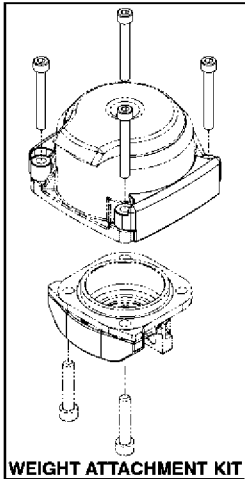

96

VINYL SIDING TRIP

94

WEIGHT ATTACHMENT KIT

95

LONG MAGAZINE KIT

Parts List for 650S4 Type 0

Item Number	Part Number	Description	Qty Required
1	105749	SCREW-SFHCS-M8x1.25x	1
2	104585	DEFLECTOR	1
3	102755	SCREW-SHCS-M5X0.80X3	4
4	105787	CAP-FRAME CYL.	1
5	103859	NUT-HFN-M8X1.25	1
6	105812	BUMPER-TOP-650	1
7	103767	SPRING-HEAD VALVE	1
8	104569	VALVE-HEAD	1
9	MRG039231	O-RING-1.543X.125	1
10	105814	O-RING-1.929X.098	2
11	112729	RETAINER-CYL.SLEEVE	1
12	104594	SEAL-CYLINDER	1
13	105816	O-RING-1.674X.103	1
14	105796	CYLINDER	1
15	105815	O-RING-2.359X.139	1
16	104580	RING-CYLINDER SLEEVE	1
17	104588	SEAL-CHECK	1
18	105817	O-RING-1.234x.139 UR	1
19	103881	PISTON-650	1
20	UB2111.2	PIN-SPRING-.125X.69	1
21	UB4809.1	PIN-SPRING-.219X.69	1
22	106078	KIT-DRIVER REPLACEME	1
23	104620	SEAL-CYLINDER CAP	1
24	107148	PROTECTOR-FRAME	1
26	105811	SCREW-TRIGGER PIVOT	1
27	107183	FRAME-OVERMOLD	1
28	104574	BUMPER-BOTTOM	1

Parts List for 650S4 Type 0

Item Number	Part Number	Description	Qty Required
58	103851	BOLT-SQUARE(SPECIAL)	1
59	103776	MAGAZINE STOP	1
61	107310	SPRING-C.T.-INNER	1
62	107218	NOSE-650S4	1
63	103871	COVER-CONTACT ARM	1
65	105784	SPRING-C.T.-OUTER-65	1
66	103865	NUT-ADJUSTING	1
67	103864	ADAPTER	1
68	103793	ARM-LOWER CONTACT	1
69	103838	PIN-NOSE	2
70	103844	CORE TIP-650S4	1
71	105798	LABEL-MODEL-650S4	1
72	104600	COVER-MAGAZINE	1
73	103839	SPRING-TORSION	1
74	103797	COVER-CORE-S4	1
75	104613	SPRING-PUSHER ASSEMB	1
76	103845	PUSHER-S4	1
77	105790	CORE ASSEMBLY	1
78	103791	HANDLE-PUSHER	1
79	STV2	KIT-TRIGGER	1
80	T55092	ROCKER-TRIGGER	1
81	MPD016012	PIN-DOWEL-.062X.459	1
82	100607	ASSEMBLY-TRIGGER	1
83	TVA6	KIT-TRIGGER VALVE	1
85	SEQ6	KIT-SEQUENTIAL	1
86	MPP030020	PIN-SPIRAL M3X20MM	1
87	105778	SLEEVE-FRAME GUARD	1