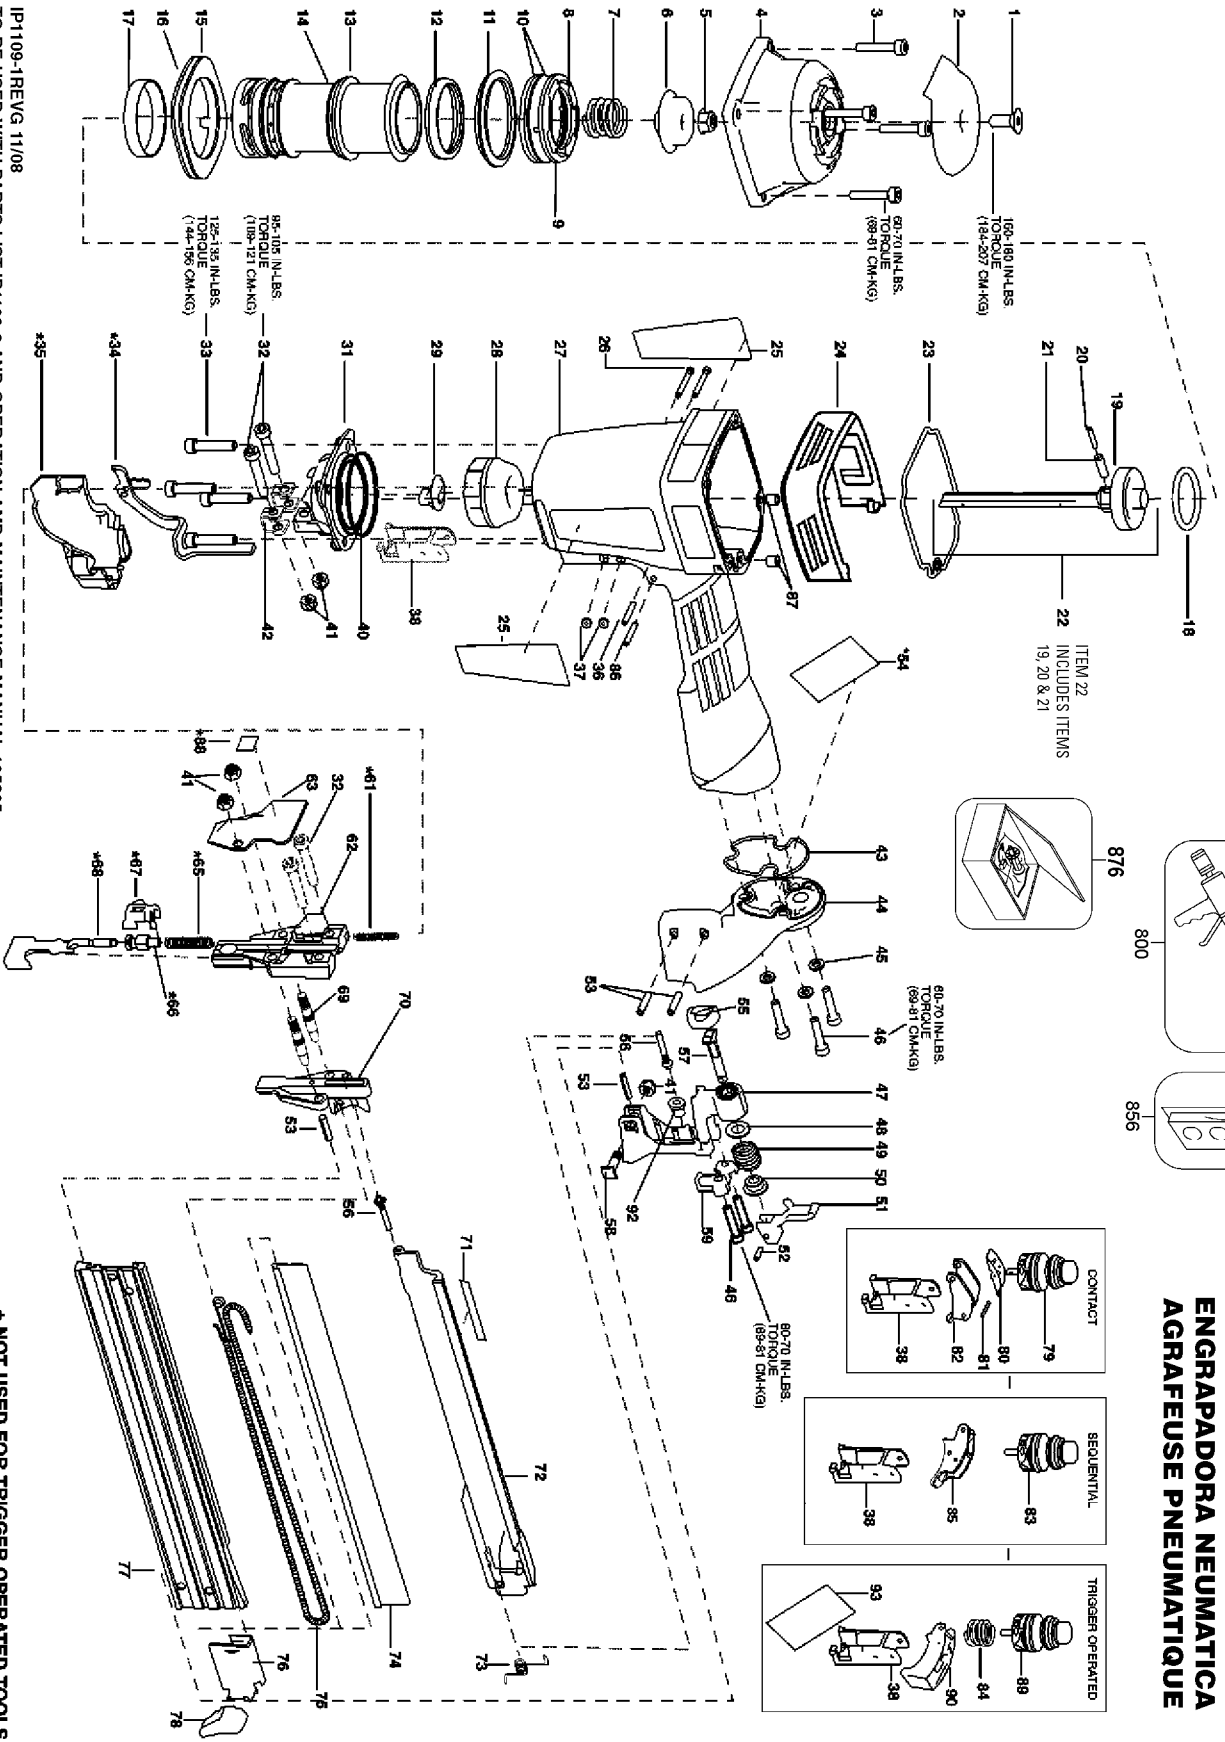

650S4

PNEUMATIC STAPLER
ENGRAPADORA NEUMATICA
AGRAFEUSE PNEUMATIQUE

IP1109-1REV.G 11/08
TO BE USED WITH PARTS LIST IP1109-2 AND OPERATION AND MAINTENANCE MANUAL 109805.
* NOT USED FOR TRIGGER OPERATED TOOLS