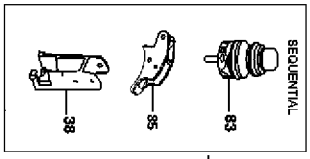

650S4

PNEUMATIC STAPLER
ENGRAPADORA NEUMATICA
AGRAFEUSE PNEUMATIQUE

IP1109-1REV.G 11/08
 TO BE USED WITH PARTS LIST IP1109-2 AND OPERATION AND MAINTENANCE MANUAL 109805.
 * NOT USED FOR TRIGGER OPERATED TOOLS

96

VINYL SIDING TRIP

94

WEIGHT ATTACHMENT KIT

95

LONG MAGAZINE KIT

Parts List for 650S4 Type 0

Item Number	Part Number	Description	Qty Required
1	105749	SCREW-SFHCS-M8x1.25x	1
2	104585	DEFLECTOR	1
3	102755	SCREW-SHCS-M5X0.80X3	4
4	105787	CAP-FRAME CYL.	1
5	103859	NUT-HFN-M8X1.25	1
6	105812	BUMPER-TOP-650	1
7	103767	SPRING-HEAD VALVE	1
8	104569	VALVE-HEAD	1
9	MRG039231	O-RING-1.543X.125	1
10	105814	O-RING-1.929X.098	2
11	112729	RETAINER-CYL.SLEEVE	1
12	104594	SEAL-CYLINDER	1
13	105816	O-RING-1.674X.103	1
14	105796	CYLINDER	1
15	105815	O-RING-2.359X.139	1
16	104580	RING-CYLINDER SLEEVE	1
17	104588	SEAL-CHECK	1
18	105817	O-RING-1.234x.139 UR	1
19	103881	PISTON-650	1
20	UB2111.2	PIN-SPRING-.125X.69	1
21	UB4809.1	PIN-SPRING-.219X.69	1
22	106078	KIT-DRIVER REPLACEME	1
23	104620	SEAL-CYLINDER CAP	1
24	107148	PROTECTOR-FRAME	1
26	105811	SCREW-TRIGGER PIVOT	1
27	107183	FRAME-OVERMOLD	1
28	104574	BUMPER-BOTTOM	1

Parts List for 650S4 Type 0

Item Number	Part Number	Description	Qty Required
88	851934	LABEL- TRIP ADJ.	1
89	106869	KIT-TRIGGER VALVE	1
90	107191	TRIGGER OPER TRIGGER	1
92	106961	BEARING-COVER PIN	1
93	159927	LABEL-WARNING-T.O.	1
94	107306	KIT-WEIGHT ATTACHMEN	1
95	108072	KIT-LONG MAG 650S4	1
96	108551	ASSY-VINYL SIDING TR	1
800	100653	LUBE (2CC)	1
800	100679	LUBE (1LB.CAN)	1
876	RBK16	KIT-REBUILD 650	1