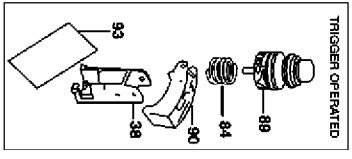

650S4

PNEUMATIC STAPLER
ENGRAPADORA NEUMATICA
AGRAFEUSE PNEUMATIQUE

IP1109-1REV.G 11/08
 TO BE USED WITH PARTS LIST IP1109-2 AND OPERATION AND MAINTENANCE MANUAL 109805.
 * NOT USED FOR TRIGGER OPERATED TOOLS

96

VINYL SIDING TRIP

94

WEIGHT ATTACHMENT KIT

95

LONG MAGAZINE KIT

Parts List for 650S4 Type 0

Item Number	Part Number	Description	Qty Required
1	105749	SCREW-SFHCS-M8x1.25x	1
2	104585	DEFLECTOR	1
3	102755	SCREW-SHCS-M5X0.80X3	4
4	105787	CAP-FRAME CYL.	1
5	103859	NUT-HFN-M8X1.25	1
6	105812	BUMPER-TOP-650	1
7	103767	SPRING-HEAD VALVE	1
8	104569	VALVE-HEAD	1
9	MRG039231	O-RING-1.543X.125	1
10	105814	O-RING-1.929X.098	2
11	112729	RETAINER-CYL.SLEEVE	1
12	104594	SEAL-CYLINDER	1
13	105816	O-RING-1.674X.103	1
14	105796	CYLINDER	1
15	105815	O-RING-2.359X.139	1
16	104580	RING-CYLINDER SLEEVE	1
17	104588	SEAL-CHECK	1
18	105817	O-RING-1.234x.139 UR	1
19	103881	PISTON-650	1
20	UB2111.2	PIN-SPRING-.125X.69	1
21	UB4809.1	PIN-SPRING-.219X.69	1
22	106078	KIT-DRIVER REPLACEME	1
23	104620	SEAL-CYLINDER CAP	1
24	107148	PROTECTOR-FRAME	1
26	105811	SCREW-TRIGGER PIVOT	1
27	107183	FRAME-OVERMOLD	1
28	104574	BUMPER-BOTTOM	1

Parts List for 650S4 Type 0

Item Number	Part Number	Description	Qty Required
58	103851	BOLT-SQUARE(SPECIAL)	1
59	103776	MAGAZINE STOP	1
61	107310	SPRING-C.T.-INNER	1
62	107218	NOSE-650S4	1
63	103871	COVER-CONTACT ARM	1
65	105784	SPRING-C.T.-OUTER-65	1
66	103865	NUT-ADJUSTING	1
67	103864	ADAPTER	1
68	103793	ARM-LOWER CONTACT	1
69	103838	PIN-NOSE	2
70	103844	CORE TIP-650S4	1
71	105798	LABEL-MODEL-650S4	1
72	104600	COVER-MAGAZINE	1
73	103839	SPRING-TORSION	1
74	103797	COVER-CORE-S4	1
75	104613	SPRING-PUSHER ASSEMB	1
76	103845	PUSHER-S4	1
77	105790	CORE ASSEMBLY	1
78	103791	HANDLE-PUSHER	1
79	STV2	KIT-TRIGGER	1
80	T55092	ROCKER-TRIGGER	1
81	MPD016012	PIN-DOWEL-.062X.459	1
82	100607	ASSEMBLY-TRIGGER	1
83	TVA6	KIT-TRIGGER VALVE	1
85	SEQ6	KIT-SEQUENTIAL	1
86	MPP030020	PIN-SPIRAL M3X20MM	1
87	105778	SLEEVE-FRAME GUARD	1