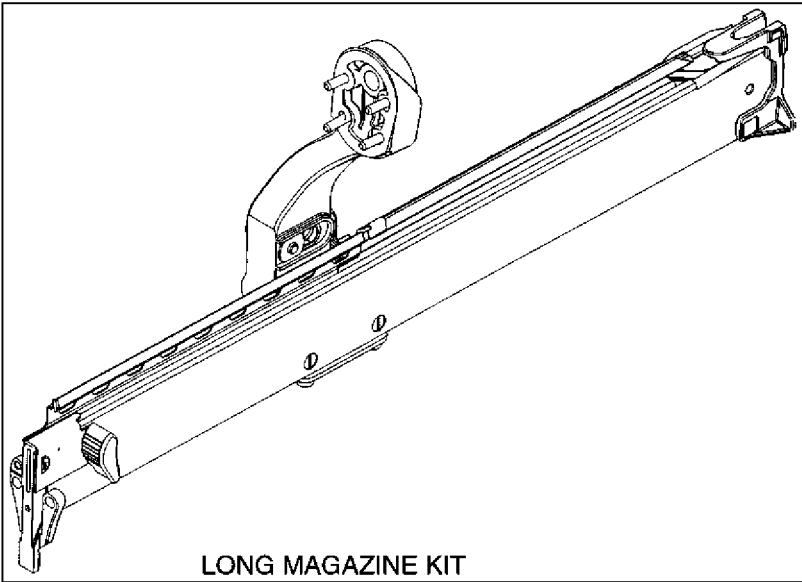

650S4

PNEUMATIC STAPLER
ENGRAPADORA NEUMATICA
AGRAFEUSE PNEUMATIQUE

IP1109-1REV.G 11/08
 TO BE USED WITH PARTS LIST IP1109-2 AND OPERATION AND MAINTENANCE MANUAL 109805.
 * NOT USED FOR TRIGGER OPERATED TOOLS

96

VINYL SIDING TRIP

94

WEIGHT ATTACHMENT KIT

95

LONG MAGAZINE KIT

Parts List for 650S4 Type 0

Item Number	Part Number	Description	Qty Required
1	105749	SCREW-SFHCS-M8x1.25x	1
2	104585	DEFLECTOR	1
3	102755	SCREW-SHCS-M5X0.80X3	4
4	105787	CAP-FRAME CYL.	1
5	103859	NUT-HFN-M8X1.25	1
6	105812	BUMPER-TOP-650	1
7	103767	SPRING-HEAD VALVE	1
8	104569	VALVE-HEAD	1
9	MRG039231	O-RING-1.543X.125	1
10	105814	O-RING-1.929X.098	2
11	112729	RETAINER-CYL.SLEEVE	1
12	104594	SEAL-CYLINDER	1
13	105816	O-RING-1.674X.103	1
14	105796	CYLINDER	1
15	105815	O-RING-2.359X.139	1
16	104580	RING-CYLINDER SLEEVE	1
17	104588	SEAL-CHECK	1
18	105817	O-RING-1.234x.139 UR	1
19	103881	PISTON-650	1
20	UB2111.2	PIN-SPRING-.125X.69	1
21	UB4809.1	PIN-SPRING-.219X.69	1
22	106078	KIT-DRIVER REPLACEME	1
23	104620	SEAL-CYLINDER CAP	1
24	107148	PROTECTOR-FRAME	1
26	105811	SCREW-TRIGGER PIVOT	1
27	107183	FRAME-OVERMOLD	1
28	104574	BUMPER-BOTTOM	1