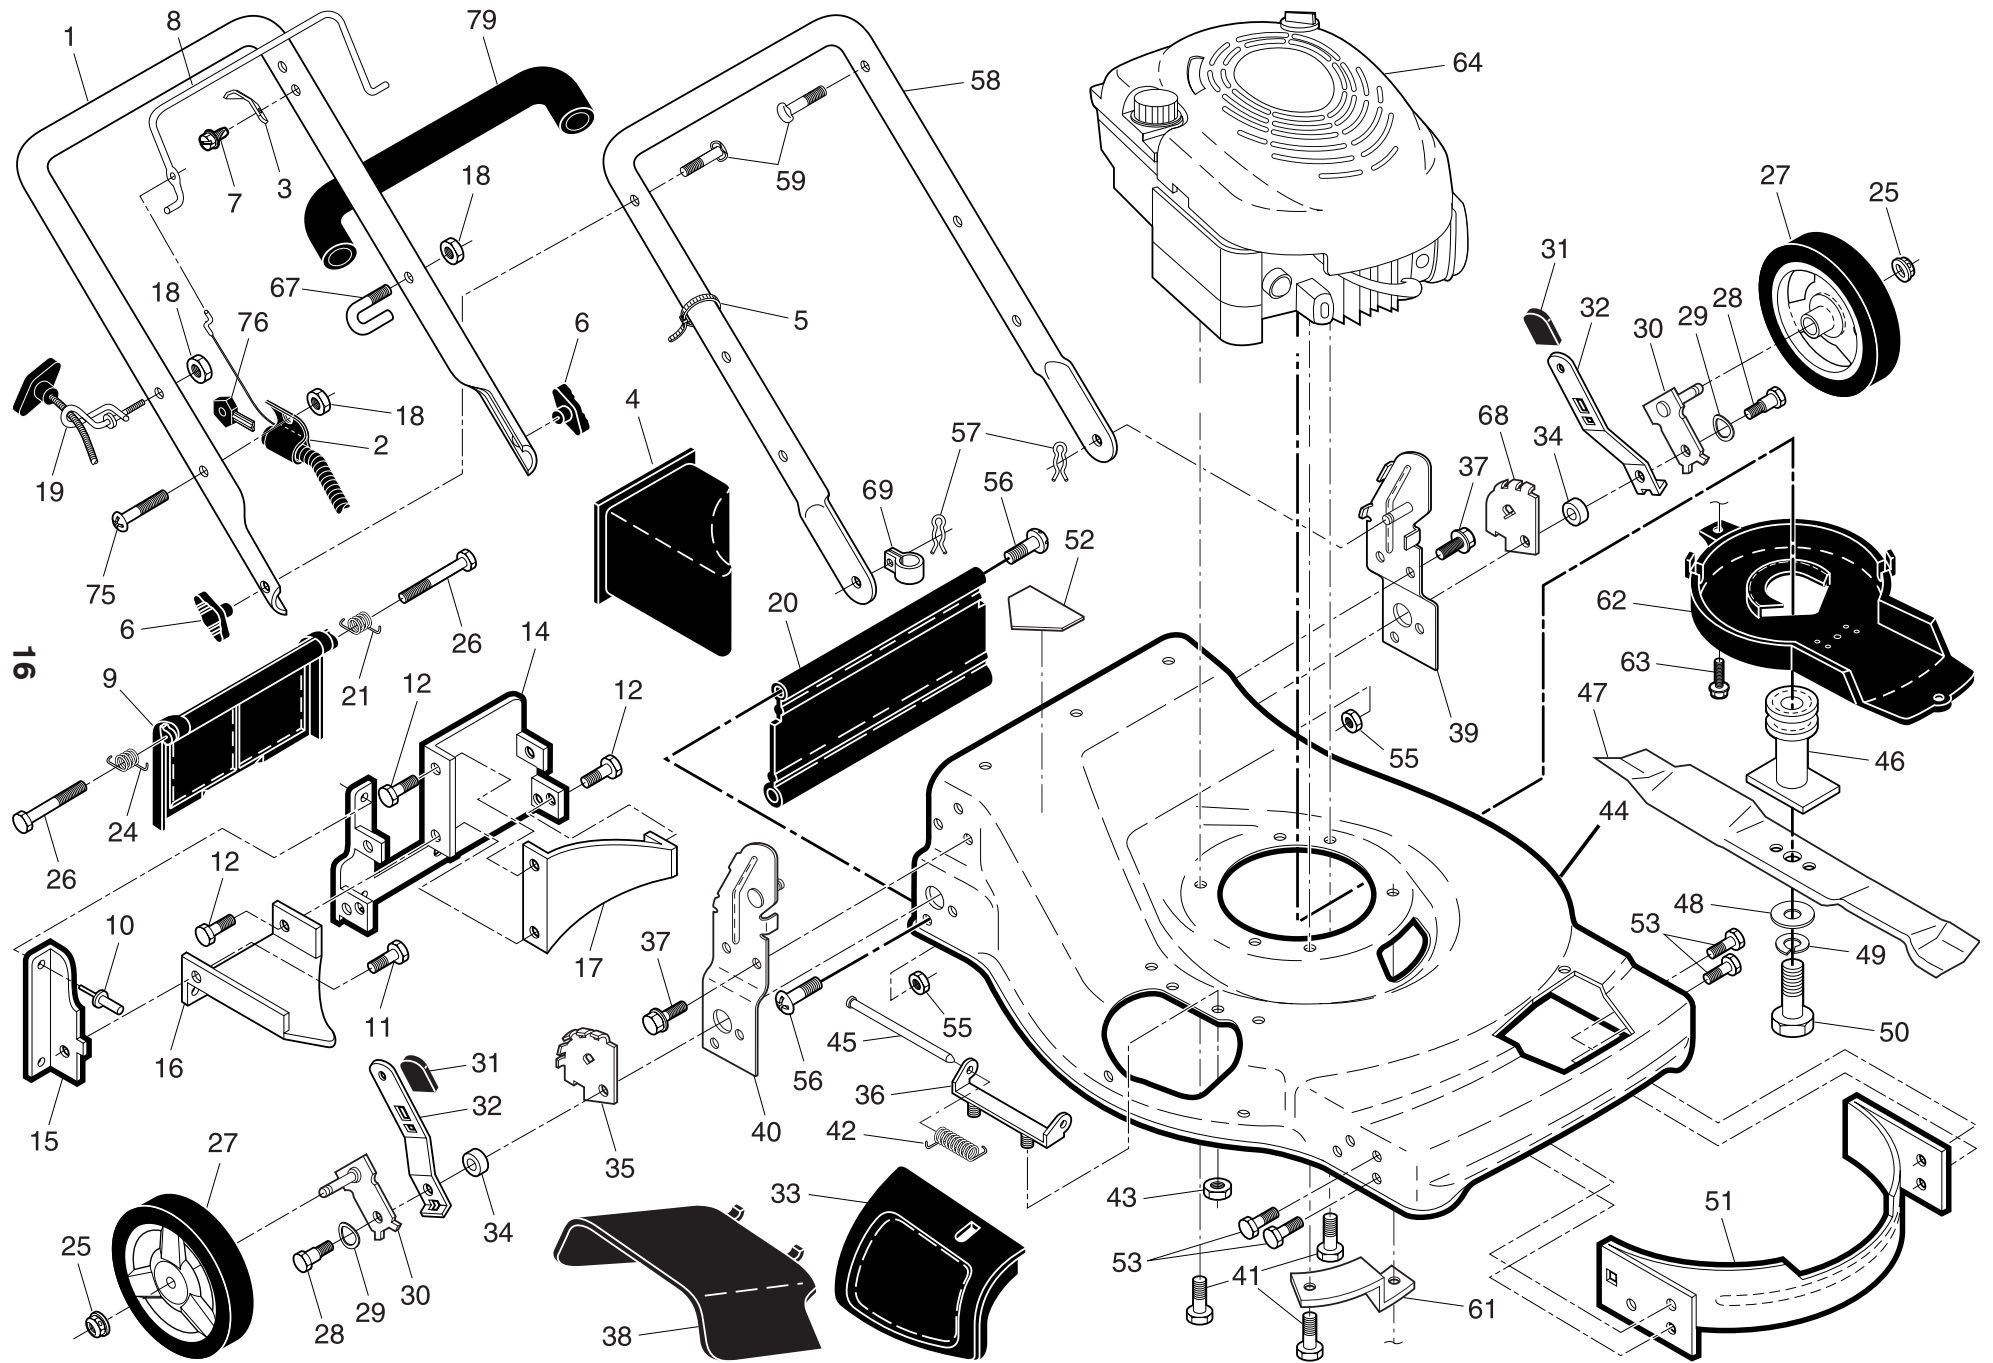

ROTARY LAWN MOWER - - MODEL NUMBER 65022ES (96143002302) - PRODUCT NUMBER 961 43 00-23

ROTARY LAWN MOWER - - MODEL NUMBER 65022ES (96143002302) - PRODUCT NUMBER 961 43 00-23

KEY NO.	PART NO.	DESCRIPTION	KEY NO.	PART NO.	DESCRIPTION
1	532 19 99-83	Upper Handle (Includes Foam Grip)	38	532 40 38-19	Discharge Deflector
2	532 18 96-86	Key Start Switch (Includes Key)	39	532 41 91-93	Handle Bracket Assembly, LH
3	532 12 51-62	Bracket, Upstop	40	532 41 91-92	Handle Bracket Assembly, RH
4	532 16 66-49	Mulcher Plug	41	532 15 04-06	Screw, Hex Head, Threaded, Rolled 3/8-16 x 1-1/8
5	532 06 64-26	Wire Tie	42	532 19 30-00	Spring, Torsion
6	532 19 18-56	Handle Knob	43	873 80 04-00	Nut, Hex, Nylock
7	532 75 06-34	Screw	44	532 41 74-05	Kit, Lawn Mower Housing (Includes Key Numbers 14, 15 and 51)
8	532 41 31-85	Control Bar	45	532 17 56-50	Rod, Hinge
9	532 40 84-92	Rear Door Assembly	46	532 18 91-79	Blade Adapter / Pulley
10	532 12 84-15	Pop Rivet	47	532 40 67-13	Blade, 22"
11	532 15 00-50	Screw, Self-Tapping #10-24 x 5/8	48	532 85 10-74	Washer, Hardened
12	532 05 45-83	Screw, Hex Hex Head, Sems 1/4-20 x 1/2	49	532 85 02-63	Washer, Helical
14	532 19 70-76	Back Plate	50	532 85 10-84	Screw, Machine, Hex Head 3/8-24 x 1-3/8 Grade 8
15	532 41 13-34	Side Baffle	51	532 17 00-31	Front Baffle
16	532 17 71-33	Discharge Baffle	52	532 40 47-63	Danger Decal
17	532 14 89-41	Rear Baffle	53	817 60 04-06	Screw
18	532 13 20-04	Keps Locknut 1/4-20	55	873 93 06-00	Nut, Hex
19	532 19 47-88	Rope Guide	56	532 08 86-52	Screw, Hinge 1/4-20 x 1-1/4
20	532 41 31-60	Rear Skirt	57	532 05 17-93	Hairpin Cotter
21	532 40 54-21	Spring, Rear Door, LH	58	532 40 34-33	Lower Handle
24	532 40 54-23	Spring, Rear Door, RH	59	532 19 15-74	Handle Bolt
25	532 40 91-48	Nut, Hex, Flanged	61	532 19 09-39	Bracket Debris Shield
26	532 18 41-93	Bolt, Rear Door	62	532 40 58-43	Debris Shield
27	532 41 31-83	Wheel & Tire Assembly, Rear	63	532 19 23-25	Screw, Debris Shield
28	532 14 27-48	Bolt, Shoulder 3/8-16 x 1	64	- - -	Engine, Briggs & Stratton, Model Number 124T05 (Order parts from Engine manufacturer)
29	532 40 16-30	Washer, Belleville	67	532 40 16-07	Clip, Packaging
30	532 40 78-71	Axle Arm Assembly	68	532 41 06-23	Wheel Adjusting Bracket, LH
31	532 19 64-01	Selector Knob	69	532 19 79-91	Clip, Cable
32	532 40 64-28	Selector Spring	75	532 18 61-59	Screw
33	532 19 70-29	Mulcher Door	76	532 18 03-31	Key
34	532 40 16-29	Spacer	79	532 18 63-62	Foam Grip
35	532 41 06-24	Wheel Adjusting Bracket, RH	--	532 40 47-64	Warning Decal (not shown)
36	532 17 57-35	Hinge Bracket Assembly	--	532 41 91-41	Owner's Manual, English / French
37	532 15 00-78	Screw, Sems, Thread Cutting 5/16-18 x 3/4			

NOTE: All component dimensions given in U.S. inches. 1 inch = 25.4 mm

IMPORTANT: Use only Original Equipment Manufacturer (O.E.M.) replacement parts. Failure to do so could be hazardous, damage your lawn mower and void your warranty.