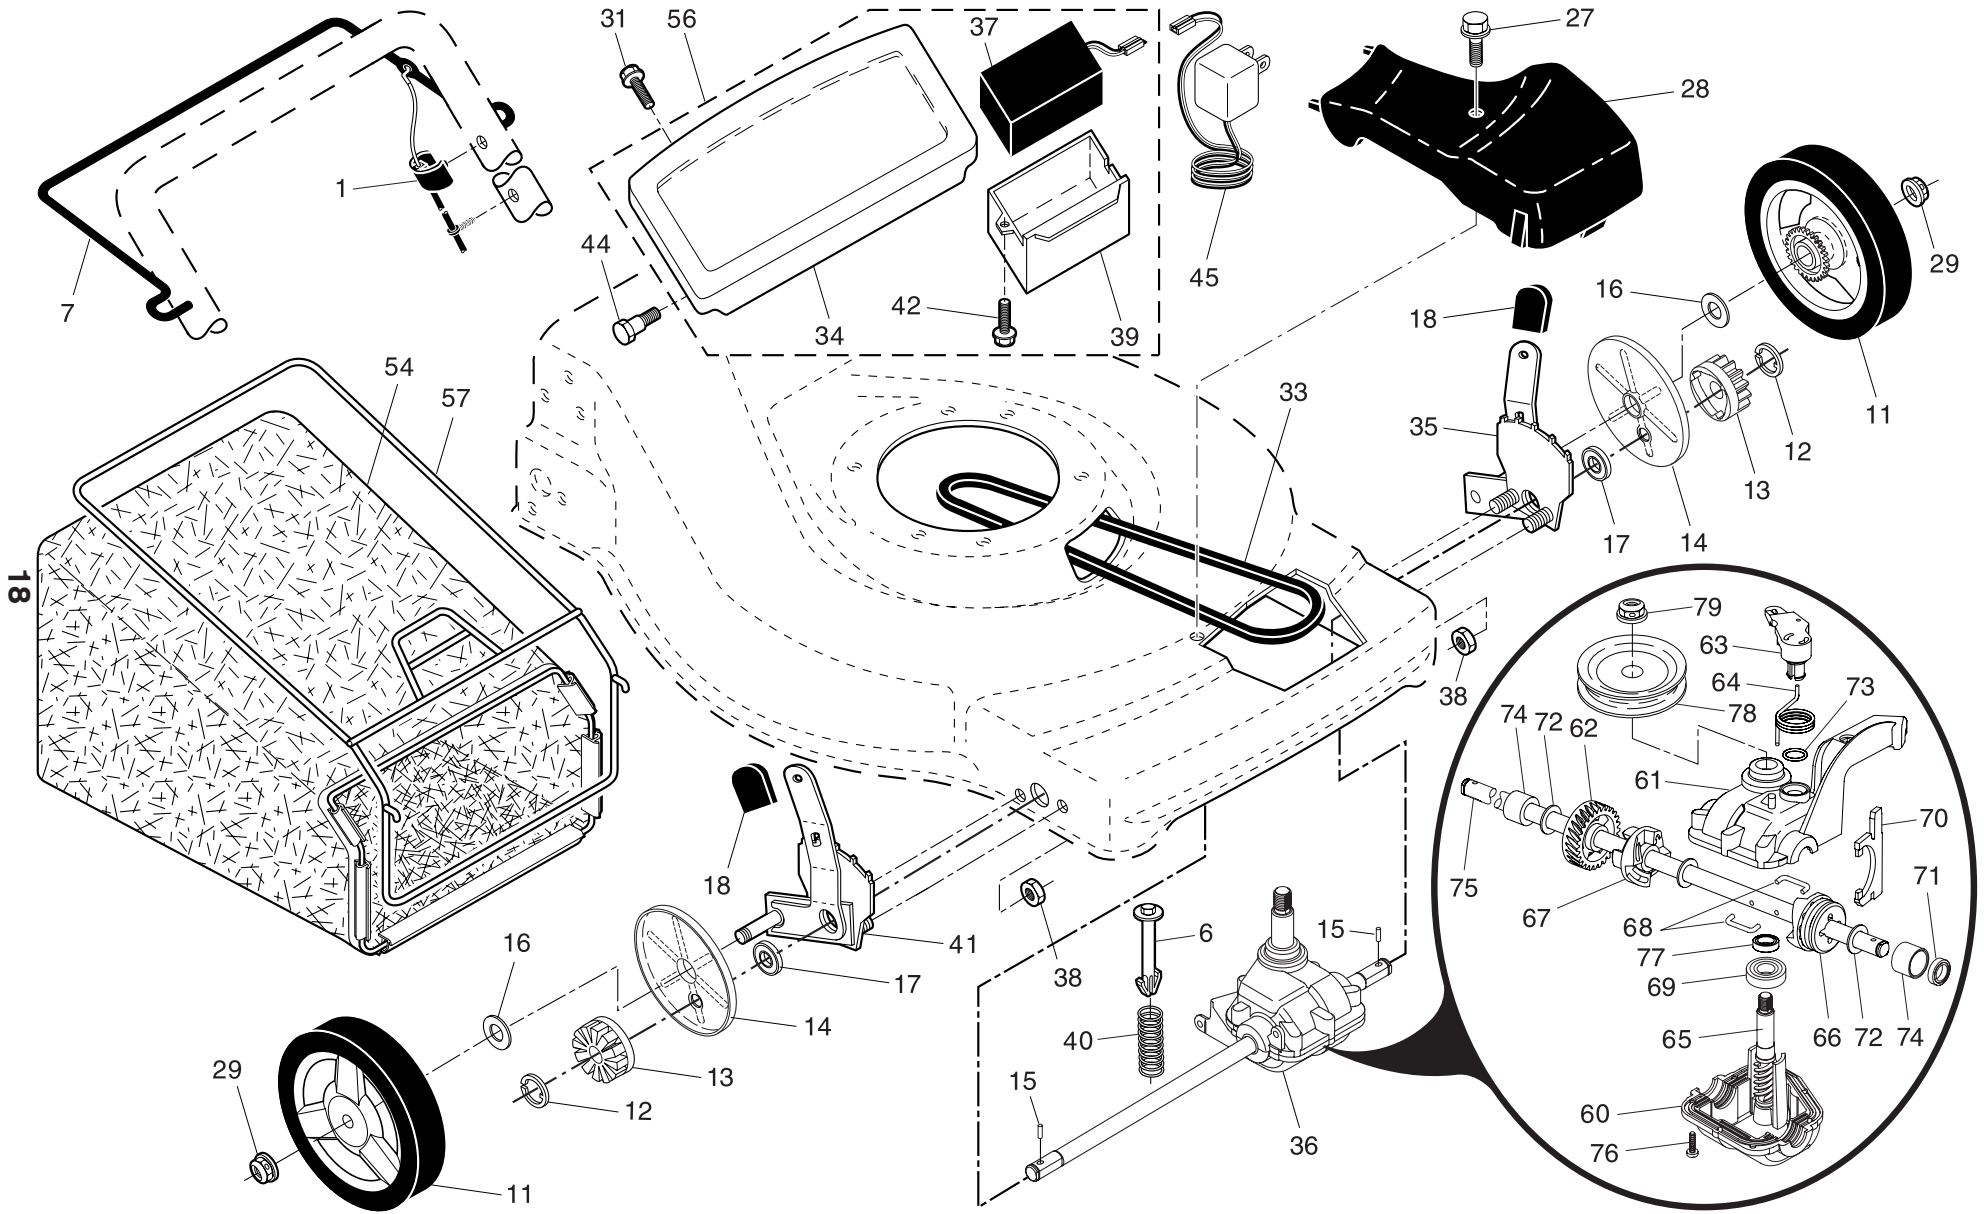

ROTARY LAWN MOWER - - MODEL NUMBER 65022ES (96143002302) - PRODUCT NUMBER 961 43 00-23

ROTARY LAWN MOWER - - MODEL NUMBER 65022ES (96143002302) - PRODUCT NUMBER 961 43 00-23

KEY NO.	PART NO.	DESCRIPTION
1	532 19 46-53	Drive Control Cable
6	532 15 04-95	Retainer, Spring
7	532 19 90-93	Bar, Drive Control
11	532 41 10-81	Wheel & Tire Assembly
12	812 00 00-58	E-Ring
13	532 40 38-49	Gear, Pinion
14	532 18 94-03	Dust Cover
15	532 40 48-45	Pawl, Drive
16	532 06 77-25	Washer, Flat 3/8
17	532 19 10-39	Ball Bearing
18	532 19 64-01	Selector Knob
27	532 17 52-62	Pan Head Tapping Screw #10-24 x 2-3/4
28	532 41 91-95	Drive Cover
29	532 40 91-48	Locknut, Hex
31	532 14 18-41	Screw, Torx Pan Head #20
33	532 14 65-27	V-Belt
34	532 41 11-90	Trimplate
35	532 40 88-62	Kit, Wheel Adjuster, LH (Includes Knob and Bearing)
36	532 41 52-26 *	Gear Case Assembly, Complete
37	532 18 95-89	Battery
38	873 80 04-00	Locknut, Hex 1/4-20
39	532 18 62-37	Box, Battery
40	532 13 70-90	Spring
41	532 40 88-61	Kit, Wheel Adjuster, RH (Includes Knob and Bearing)
42	817 41 13-08	Screw, Hex Head #13 x 1/2

KEY NO.	PART NO.	DESCRIPTION
44	532 17 55-51	Screw, Shoulder, Hex Head #10-28 x 5/8
45	532 19 00-97	Charger, Battery
54	532 41 06-83	Grassbag Assembly
56	532 19 12-52	Trimplate / Battery / Battery Box Assembly
57	532 41 19-52	Frame, Grassbag
60	532 18 34-97	Case, Lower
61	532 18 34-98	Case, Upper
62	532 18 34-99	Gear, 27 Teeth
63	532 18 35-00	Lever, Clutch
64	532 18 35-01	Spring, Return
65	532 41 69-88	Worm
66	532 18 35-03	Dog, Movable
67	532 18 35-04	Dog, Fixed
68	532 18 35-05	Wire, Formed
69	532 18 35-06	Bearing, Ball
70	532 18 35-07	Fork, Shift
71	532 18 35-08	Seal, Output Shaft
72	532 18 35-09	Washer
73	532 18 35-10	Seal, Case
74	532 18 35-11	Bushing
75	532 19 65-61	Shaft, Output
76	532 18 35-13	Screw
77	532 18 35-14	Seal, Input Shaft
78	532 41 69-87	Pulley, Drive
79	532 41 69-86	Nut

* **NOTE:** We advise Total Multis EP00 semi-liquid grease or a comparable grade (quantity 1.15 oz)

NOTE: All component dimensions given in U.S. inches. 1 inch = 25.4 mm

IMPORTANT: Use only Original Equipment Manufacturer (O.E.M.) replacement parts. Failure to do so could be hazardous, damage your lawn mower and void your warranty.