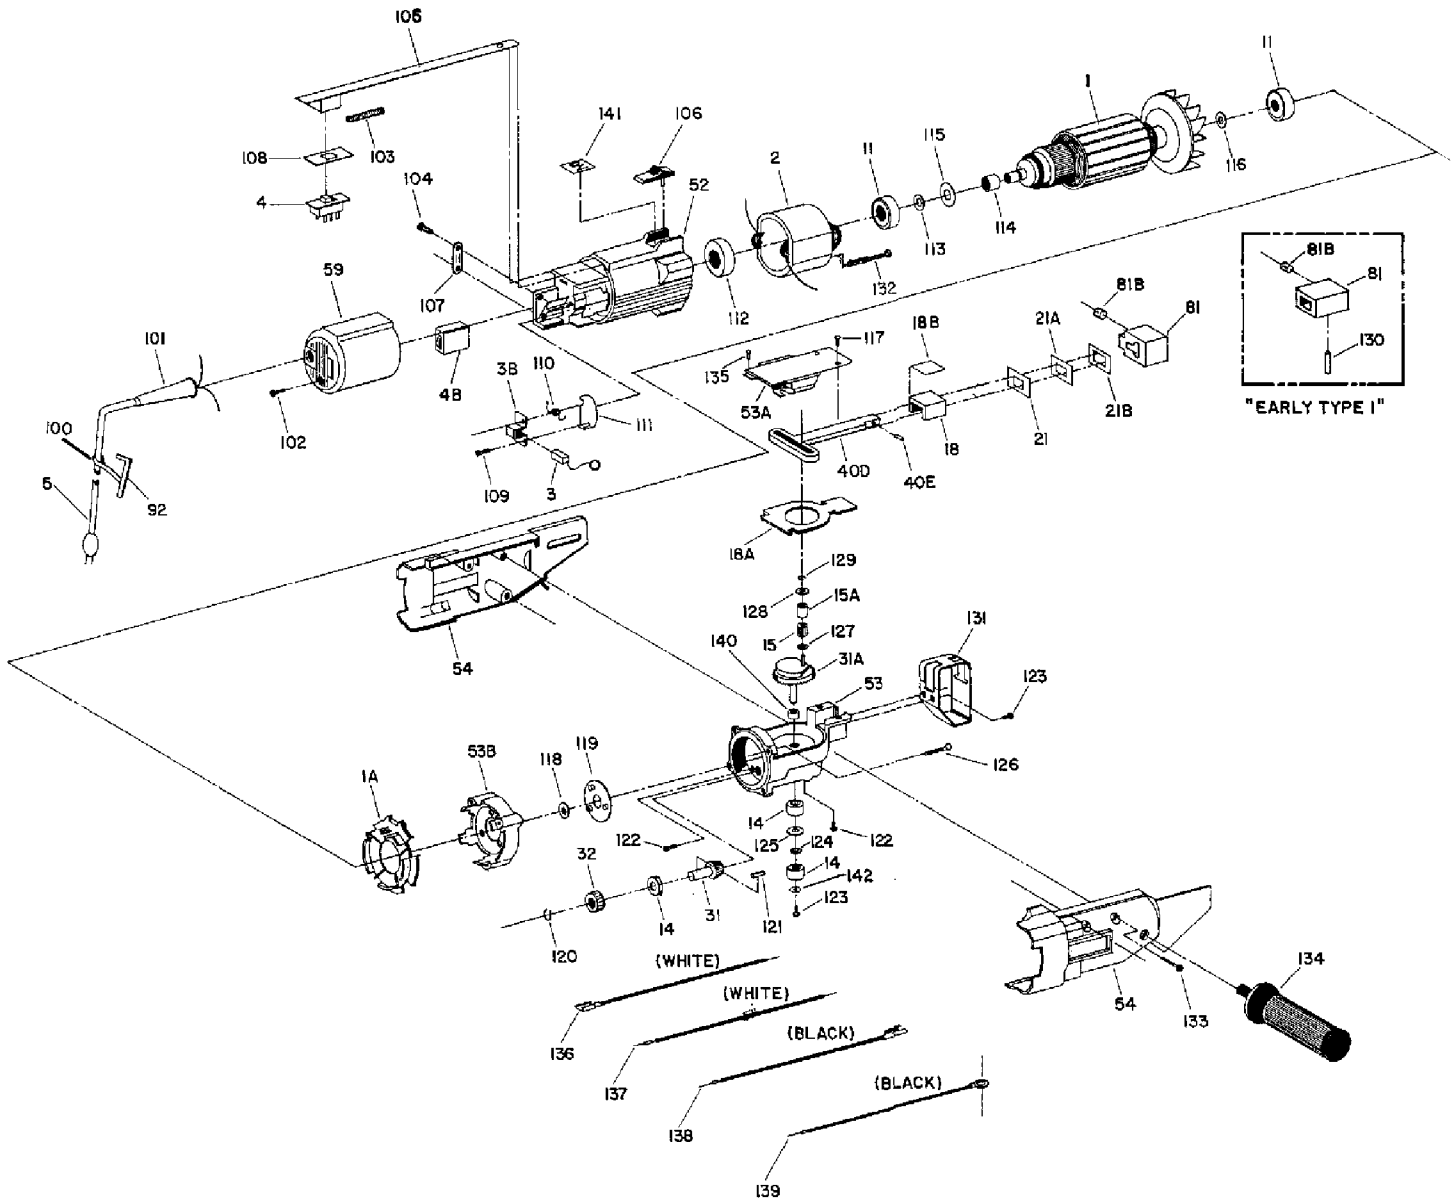

PORTER-CABLE

TIGER CUB®

ALL PURPOSE SAW

U. S. PAT. D332, 921

WARNING: Electrical repairs should only be attempted by trained repairmen. Contact the nearest Porter-Cable Service Center or other competent repair center

647

Parts List for 647 Type 3

Item Number	Part Number	Description	Qty Required
1	000000-00	No Longer Available	1
1	698153	FAN BAFFLE	1
1	811531	FAN	1
1	000000-00	No Longer Available	1
2	891212	FIELD	1
3	690741	BRUSH	2
3	690742	BRUSH HOLDER	2
4	694006	SWITCH	1
4	886978	SWITCH	1
5	330072-97	CORD/10 FT/18-2	1
11	855284	BEARING	3
14	838995SV	BALL BEARING	3
15	858779	BEARING	3
15	861509	BLADE ROLLER	1
18	872041	BEARING	3
18	698163	WEAR PLATE	1
21	698612	NEOPRENE SEAL	1
21	698611	FELT SEAL	1
21	874482	SUPPORT-DUST SEAL	1
31	872788	PINON GEAR	1
31	000000-00	No Longer Available	1
32	D698169	GEAR	1
40	000000-00	No Longer Available	1
40	876734	PIN	1
52	888001	MOTOR HSG	1
53	000000-00	No Longer Available	1
53	698162	GEAR HSG COVER	1