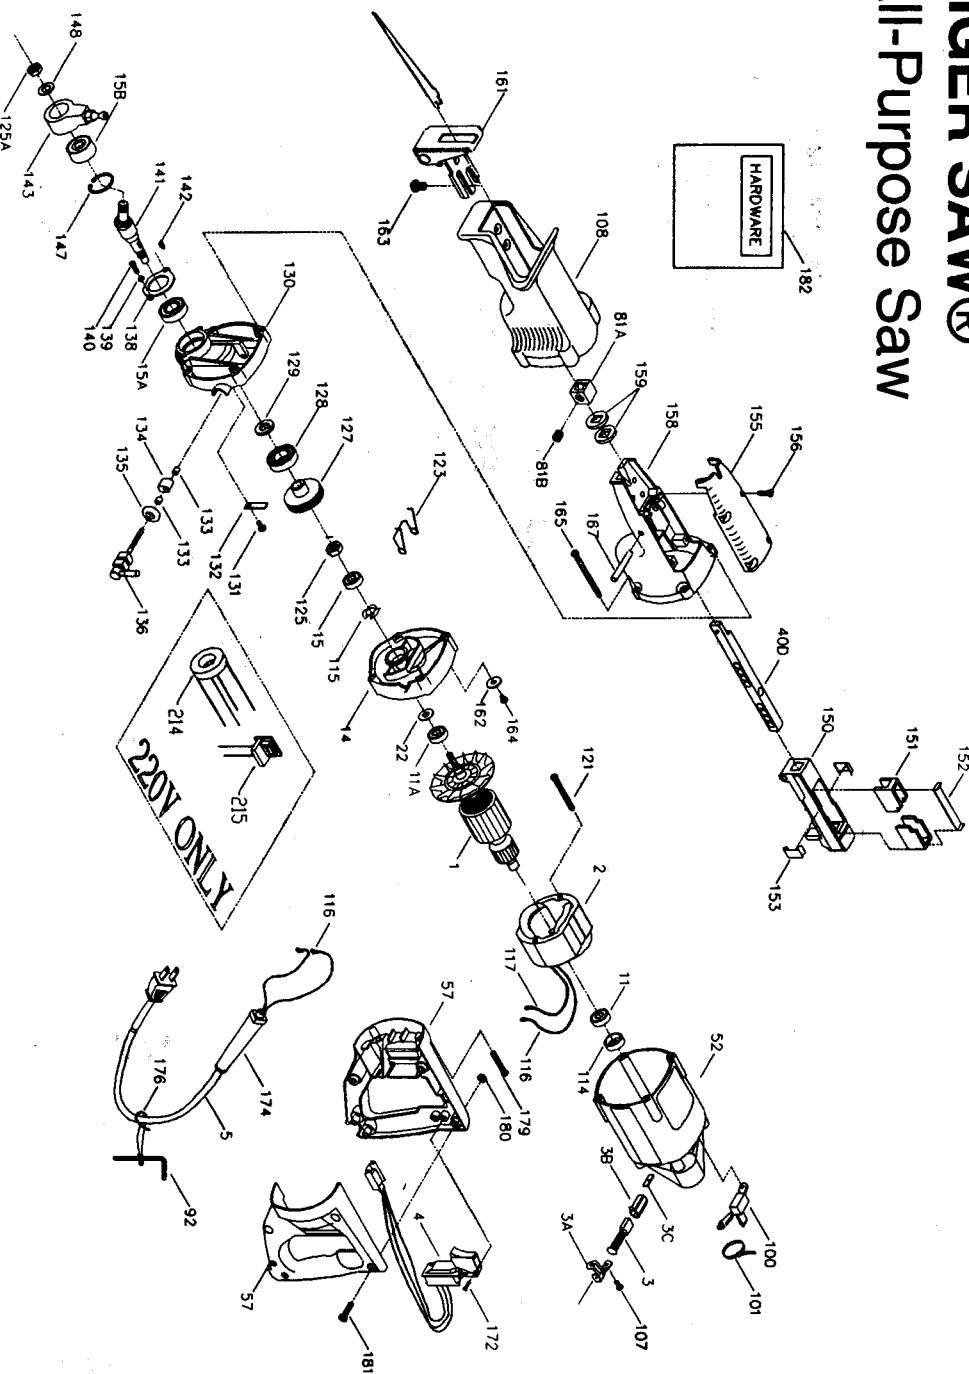

PORTER-CABLE TIGER SAW®

All-Purpose Saw

WARNING: Electrical repairs should only be attempted by trained repairmen. Contact the nearest Porter-Cable Service Center or other competent repair center.

Parts List for J-637 Type 2

Item Number	Part Number	Description	Qty Required
1	699050	ARMATURE	1
1	000000-00	No Longer Available	1
1	878904	FAN	1
2	A05448	FIELD	1
2	898876	FIELD	1
3	874289	BRUSH & RETAINER ASY	2
3	865323	BRUSH HOLDER	2
3	865321	BRUSH INSULATOR	2
4	883498	SWITCH & TRIAC	1
4	A02928	SWITCH	1
5	891461	CORD & PLUG	1
5	A10193	CORDSET	1
11	855284	BEARING	3
11	883096	BEARING	3
14	699047	INTERN HSG	1
15	855284	BEARING	3
15	874538	BALL BEARING	3
15	699049	BEARING	3
22	801852	SEAL	1
40	000000-00	No Longer Available	1
40	861663	PIN	10
52	875290	HOUSING KIT	1
57	892791	HANDLE SET	1
81	847420	CLAMP	1
81	847423	SCREW	10
92	802905	ALLEN WRENCH	1
100	695077	MOUNTING BRKET TRIAC	1

COPYRIGHT© 2005. All Rights Reserved.

Parts list, pricing, and availability subject to change. Please visit www.dewaltservicenet.com for current parts information.

Parts List for J-637 Type 2

Item Number	Part Number	Description	Qty Required
147	802942	RING	10
148	804454	WASHER	10
150	698352	SUPPORT PKG	1
151	847417	OILER	1
152	863237	PLATE LUBE	1
153	849165	PLATE	1
155	699044	HSG COVER	1
156	878262	SCREW	10
158	000000-00	No Longer Available	1
159	847395	SEAL	2
161	891672	SHOE & BRACKET ASSY.	1
162	800471	WASHER	10
163	849235	SCREW	10
164	882187	SCREW	10
165	879999	SCREW	10
167	847398	PIN	10
172	882185	SCREW MACHINE STEEL	10
174	901266	STRAIN RELIEVER	1
176	842323	WRENCH HOLDER	1
179	882189	SCREW	10
179	882189	SCREW	10
180	862641	NUT	10
181	900826	SCREW	10
182	867348	HARDWARE KIT	1
214	883502	COIL 220V	1
215	A02928	SWITCH	1
800	875914	TUBE GREASE	1