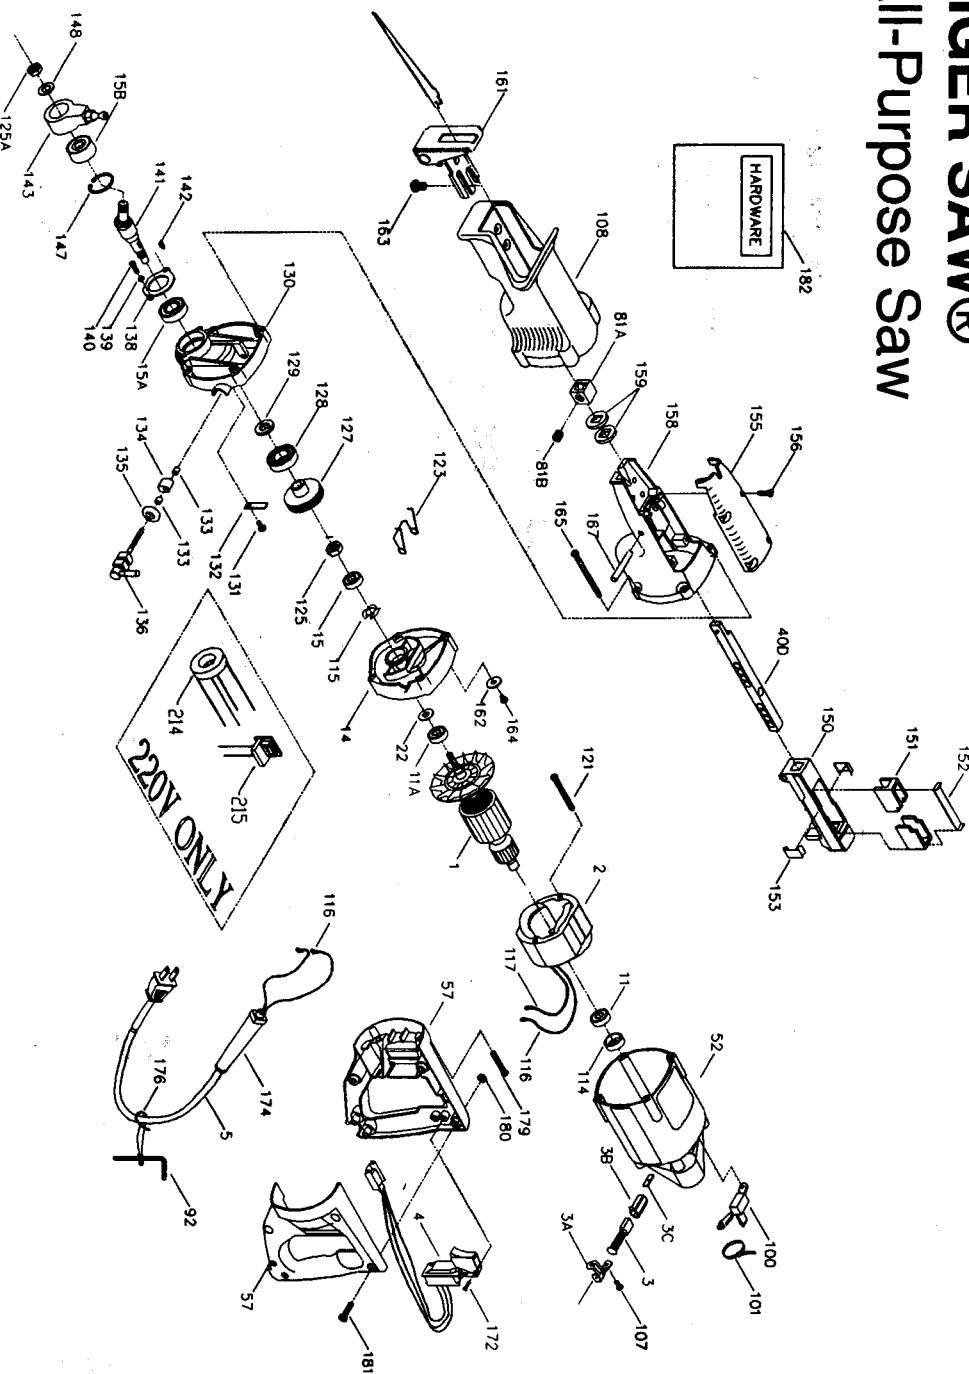

PORTER-CABLE TIGER SAW®

All-Purpose Saw

WARNING: Electrical repairs should only be attempted by trained repairmen. Contact the nearest Porter-Cable Service Center or other competent repair center.

Parts List for 637 Type 1

Parts List for 637 Type 1

Item Number	Part Number	Description	Qty Required
100	695077	MOUNTING BRKET TRIAC	1
101	690673	WIRE TIE	1
107	802848	SCREW	10
108	698314	INSULATING BOOT	1
114	842610	SPRING-PRELOAD	10
115	842610	SPRING-PRELOAD	10
116	862450	TERMINAL	1
121	882704	SCREW	10
123	000000-00	No Longer Available	1
125	823254	NUT	10
125	698297	LOCKNUT	1
127	697297	GEAR	1
128	855178	BEARING	3
129	847406	SPACER	10
130	695508	REAR BRNG HOUSING	1
130	000000-00	No Longer Available	10
131	844107	SCREW	10
132	847418	SPRING	10
133	851572	SPACER	10
134	810143	CAM LIFT	1
135	849322	SEAL	1
136	847384	LEVER	1
138	847404	SPACER	10
139	802648	WASHER	10
140	848148	SCREW	10
141	D881293	DRIVE SHAFT	1
142	841002	KEY	1

Parts List for 637 Type 1

Item Number	Part Number	Description	Qty Required
143	698294	WOBBLE PLATE	1
147	802942	RING	10
148	804454	WASHER	10
150	698352	SUPPORT PKG	1
151	847417	OILER	1
152	863237	PLATE LUBE	1
153	849165	PLATE	1
155	699044	HSG COVER	1
156	878262	SCREW	10
158	000000-00	No Longer Available	1
159	847395	SEAL	2
161	891672	SHOE & BRACKET ASSY.	1
162	800471	WASHER	10
163	849235	SCREW	10
164	882187	SCREW	10
165	879999	SCREW	10
167	847398	PIN	10
172	859227	SCREW	10
174	901266	STRAIN RELIEVER	1
176	842323	WRENCH HOLDER	1
179	882189	SCREW	10
179	882189	SCREW	10
180	862641	NUT	10
181	802589	SCREW	10
182	867348	HARDWARE KIT	1
214	883502	COIL 220V	1
215	A02928	SWITCH	1

Parts List for 637 Type 1

Item Number	Part Number	Description	Qty Required
800	875914	TUBE GREASE	1
800	875667	LUBRICANT-4LBS	1