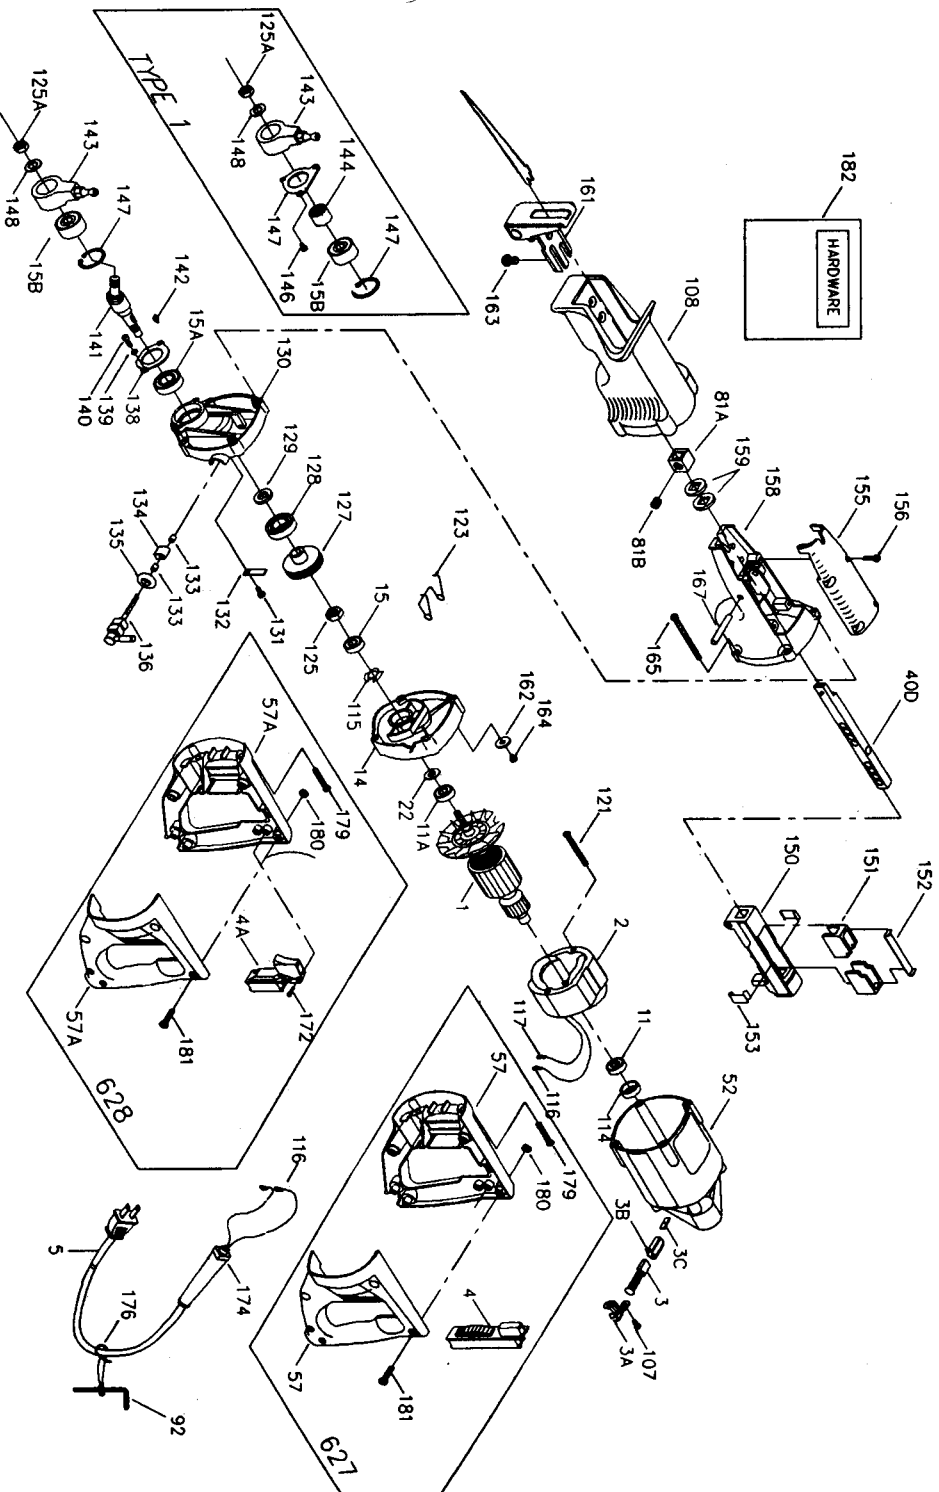

# PORTER-CABLE TIGER SAW®

**WARNING:** Electrical repairs should only be attempted by trained repairmen. Contact the nearest Porter-Cable Service Center or other competent repair center.

## Parts List for 627 Type 7

Item Number	Part Number	Description	Qty Required
114	694432	BEARING MOUNT	3
115	842610	SPRING-PRELOAD	1
116	862450	TERMINAL	2
117	849314	TERM	1
118	685982	LEAD ASSY	1
121	882704	SCREW	10
123	000000-00	No Longer Available	1
125	823254	NUT	10
125	698297	LOCKNUT	10
127	697297	GEAR	1
128	855178	BEARING	3
129	847406	SPACER	10
130	695508	REAR BRNG HOUSING	1
130	000000-00	No Longer Available	10
131	844107	SCREW	10
132	847418	SPRING	10
133	851572	SPACER	10
134	810143	CAM LIFT	1
135	849322	SEAL	1
136	847384	LEVER	1
138	847404	SPACER	10
139	802648	WASHER	10
140	848148	SCREW	10
141	D881293	DRIVE SHAFT	1
142	841002	KEY	1
143	698294	WOBBLE PLATE	1
147	802942	RING	10

## Parts List for 627 Type 7

Item Number	Part Number	Description	Qty Required
150	698352	SUPPORT PKG	1
151	847417	OILER	1
152	863237	PLATE LUBE	1
153	849165	PLATE	1
155	699044	HSG COVER	1
156	878262	SCREW	10
157	847398	PIN	10
158	000000-00	No Longer Available	1
159	847395	SEAL	2
161	891672	SHOE & BRACKET ASSY.	1
162	800471	WASHER	10
163	810643	RETAINER	10
164	882187	SCREW	10
165	879999	SCREW	10
167	847398	PIN	10
174	901266	STRAIN RELIEVER	1
176	842323	WRENCH HOLDER	1
179	882189	SCREW	10
179	882189	SCREW	10
181	900826	SCREW	10
182	867348	HARDWARE KIT	1
800	875667	LUBRICANT-4LBS	1
800	875914	TUBE GREASE	1