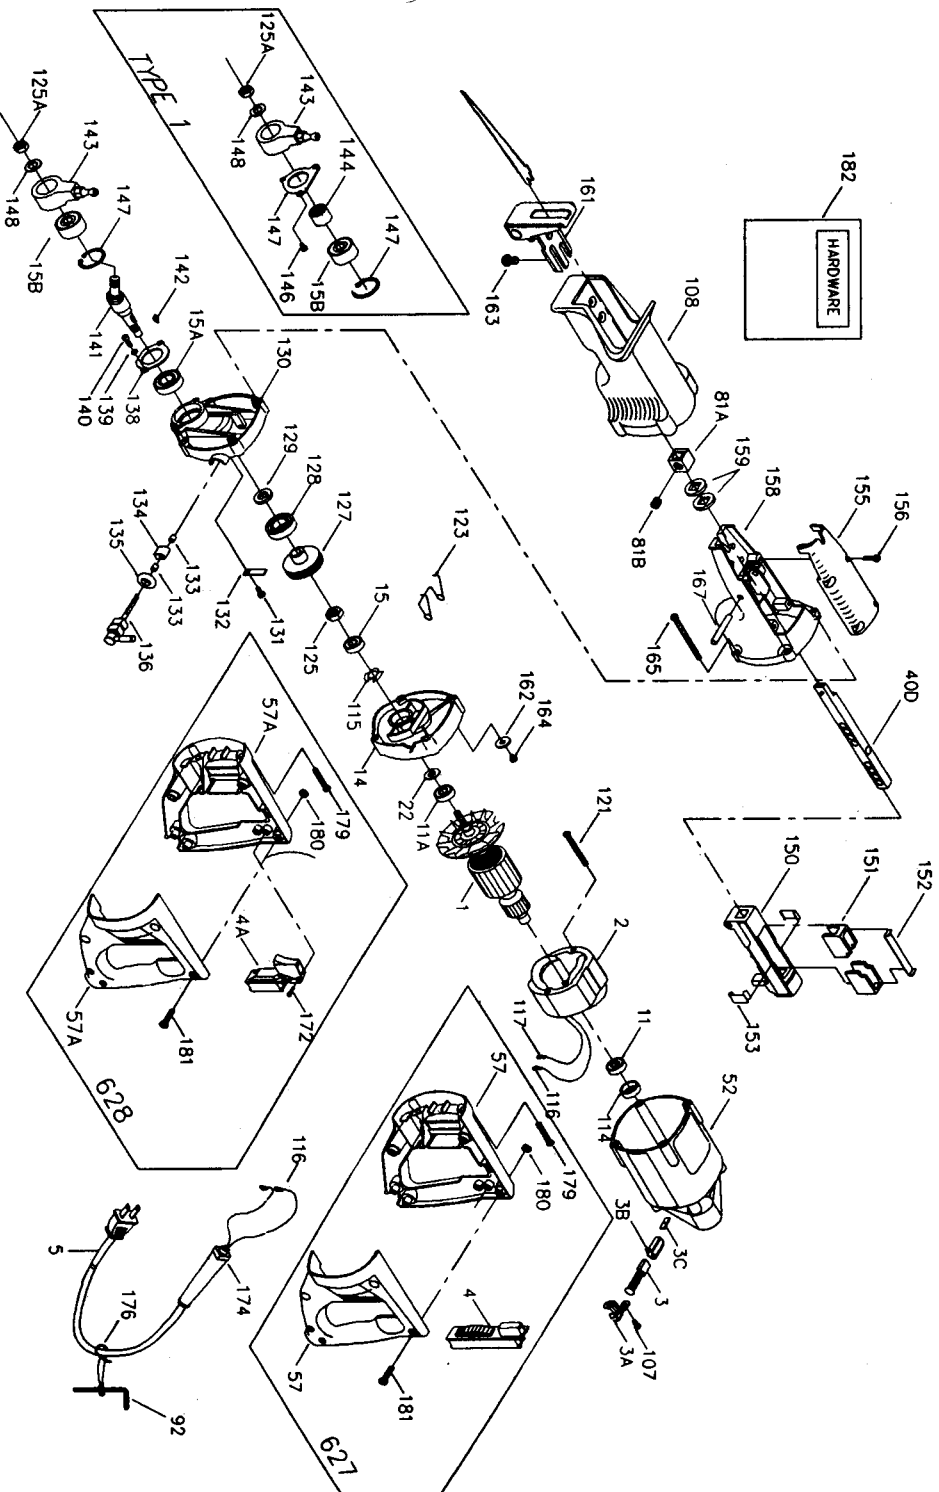

PORTER-CABLE TIGER SAW®

WARNING: Electrical repairs should only be attempted by trained repairmen. Contact the nearest Porter-Cable Service Center or other competent repair center.

Parts List for 627 Type 6

Parts List for 627 Type 6

Item Number	Part Number	Description	Qty Required
107	802848	SCREW	10
108	698314	INSULATING BOOT	1
114	842610	SPRING-PRELOAD	10
115	842610	SPRING-PRELOAD	1
116	862450	TERMINAL	2
117	849314	TERM	1
118	685982	LEAD ASSY	1
121	882704	SCREW	10
123	000000-00	No Longer Available	1
125	823254	NUT	10
125	698297	LOCKNUT	10
127	697297	GEAR	1
128	855178	BEARING	3
129	847406	SPACER	10
130	695508	REAR BRNG HOUSING	1
130	000000-00	No Longer Available	10
131	844107	SCREW	10
132	847418	SPRING	10
133	851572	SPACER	10
134	810143	CAM LIFT	1
135	849322	SEAL	1
136	847384	LEVER	1
138	847404	SPACER	10
139	802648	WASHER	10
140	848148	SCREW	10
141	D881293	DRIVE SHAFT	1
142	841002	KEY	1

Parts List for 627 Type 6

Item Number	Part Number	Description	Qty Required
143	698294	WOBBLE PLATE	1
147	802942	RING	10
148	804454	WASHER	10
150	698352	SUPPORT PKG	1
151	847417	OILER	1
152	863237	PLATE LUBE	1
153	849165	PLATE	1
155	699044	HSG COVER	1
156	878262	SCREW	10
157	847398	PIN	10
158	000000-00	No Longer Available	1
159	847395	SEAL	2
161	891672	SHOE & BRACKET ASSY.	1
162	800471	WASHER	10
163	810643	RETAINER	10
164	882187	SCREW	10
165	879999	SCREW	10
167	847398	PIN	10
174	901266	STRAIN RELIEVER	1
176	842323	WRENCH HOLDER	1
179	882189	SCREW	10
179	882189	SCREW	10
180	862641	NUT	10
181	802589	SCREW	10
182	867348	HARDWARE KIT	1
800	875914	TUBE GREASE	1
800	875667	LUBRICANT-4LBS	1