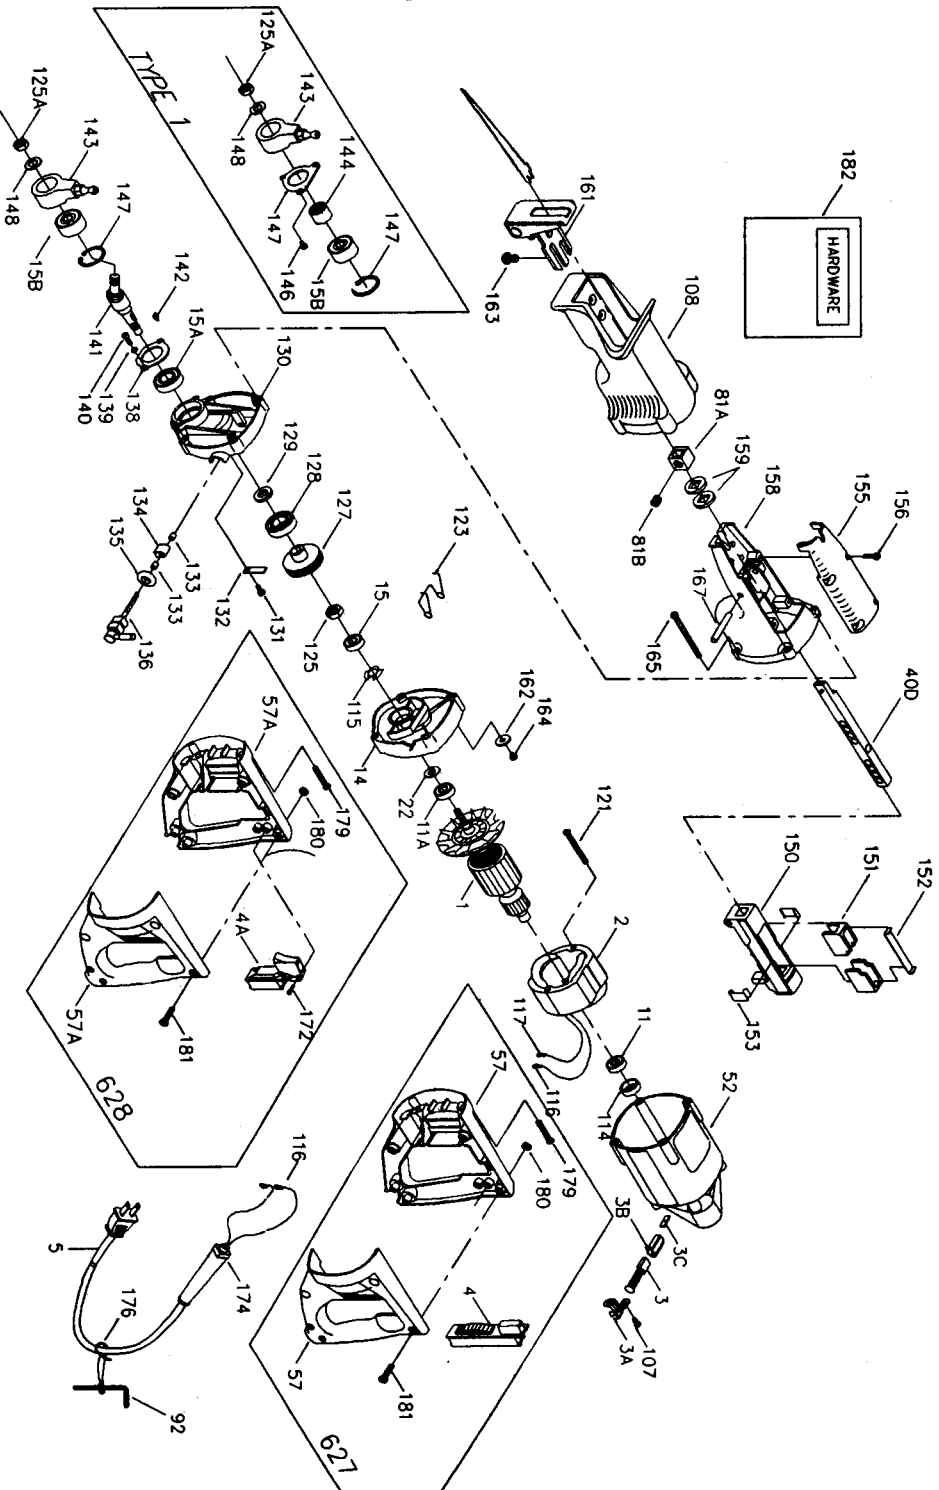

PORTER-CABLE TIGER SAW®

WARNING: Electrical repairs should only be attempted by trained repairmen. Contact the nearest Porter-Cable Service Center or other competent repair center.

627

Parts List for 627 Type 5

Parts List for 627 Type 5

Item Number	Part Number	Description	Qty Required
107	802848	SCREW	10
108	698314	INSULATING BOOT	1
114	842610	SPRING-PRELOAD	10
115	842610	SPRING-PRELOAD	1
116	862450	TERMINAL	2
117	849314	TERM	1
118	685982	LEAD ASSY	1
121	882704	SCREW	10
123	000000-00	No Longer Available	1
125	823254	NUT	10
125	698297	LOCKNUT	10
127	697297	GEAR	1
128	855178	BEARING	3
129	847406	SPACER	10
130	695508	REAR BRNG HOUSING	1
130	000000-00	No Longer Available	10
131	844107	SCREW	10
132	847418	SPRING	10
133	851572	SPACER	10
134	810143	CAM LIFT	1
135	849322	SEAL	1
136	847384	LEVER	1
138	847404	SPACER	10
139	802648	WASHER	10
140	848148	SCREW	10
141	D881293	DRIVE SHAFT	1
142	841002	KEY	1

Parts List for 627 Type 5

Item Number	Part Number	Description	Qty Required
143	698294	WOBBLE PLATE	1
147	802942	RING	10
148	804454	WASHER	10
150	698352	SUPPORT PKG	1
151	847417	OILER	1
152	863237	PLATE LUBE	1
153	849165	PLATE	1
155	699044	HSG COVER	1
156	878262	SCREW	10
157	847398	PIN	10
158	000000-00	No Longer Available	1
159	847395	SEAL	2
161	891672	SHOE & BRACKET ASSY.	1
162	800471	WASHER	10
163	810643	RETAINER	10
164	882187	SCREW	10
165	879999	SCREW	10
167	847398	PIN	10
174	901266	STRAIN RELIEVER	1
176	842323	WRENCH HOLDER	1
179	882189	SCREW	10
179	882189	SCREW	10
180	862641	NUT	10
181	802589	SCREW	10
182	867348	HARDWARE KIT	1
800	875914	TUBE GREASE	1
800	875667	LUBRICANT-4LBS	1