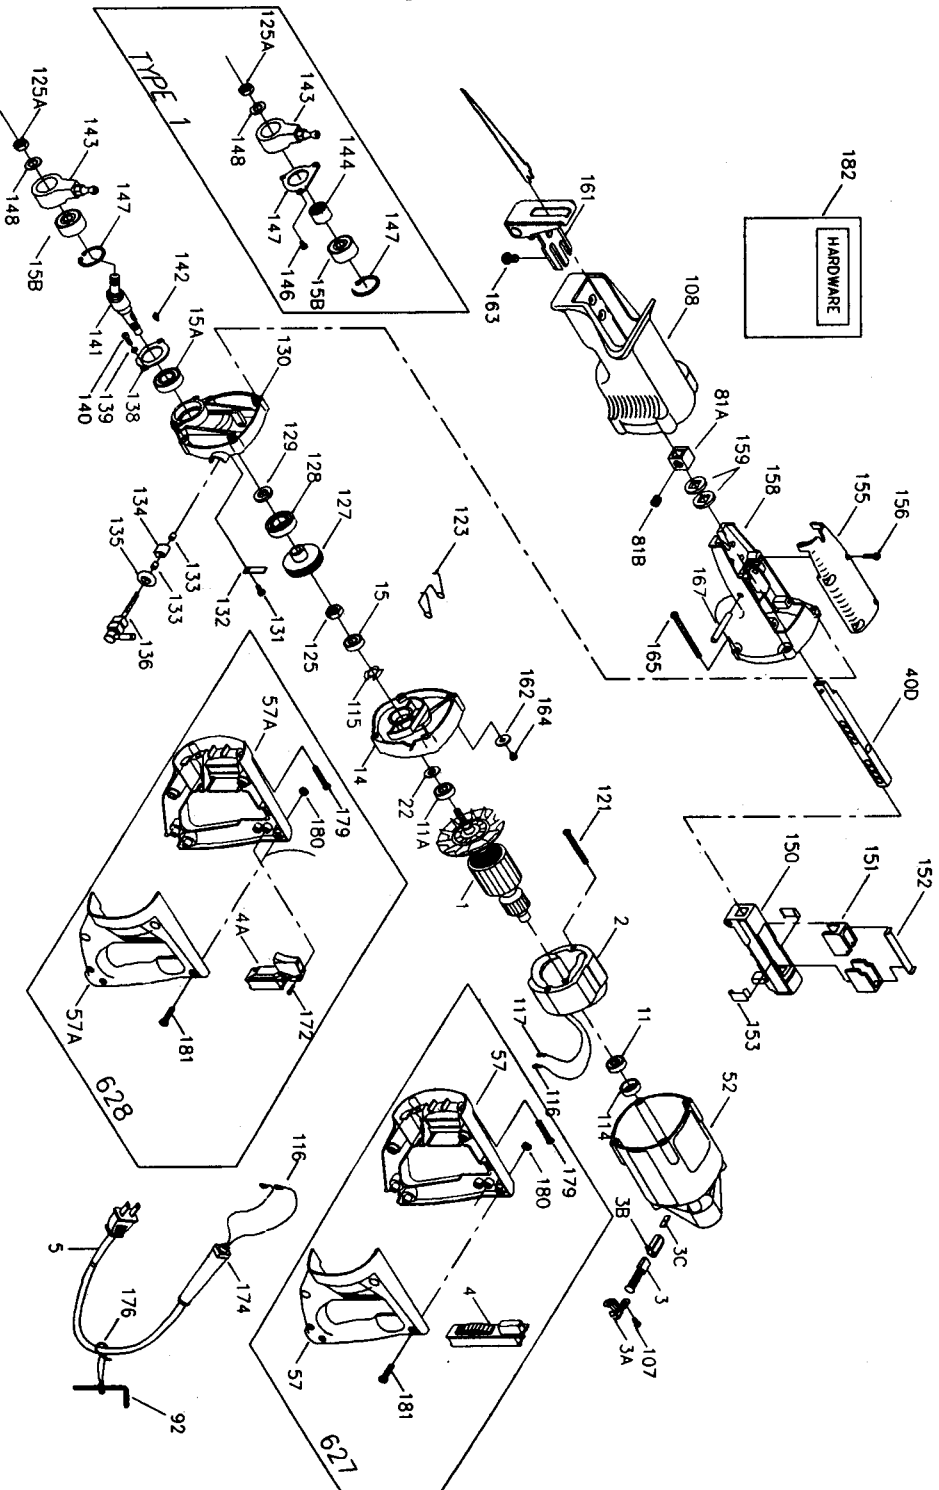

PORTER-CABLE TIGER SAW®

WARNING: Electrical repairs should only be attempted by trained repairmen. Contact the nearest Porter-Cable Service Center or other competent repair center.

627

Parts List for 627 Type 2

Parts List for 627 Type 2

Item Number	Part Number	Description	Qty Required
108	698314	INSULATING BOOT	1
117	849314	TERM	1
118	685982	LEAD ASSY	1
121	882704	SCREW	10
123	000000-00	No Longer Available	1
125	823254	NUT	10
125	823254	NUT	10
127	847390	GEAR	1
128	855178	BEARING	3
129	847406	SPACER	10
130	858868	BRG HSG	3
130	000000-00	No Longer Available	10
131	844107	SCREW	10
132	847418	SPRING	10
133	851572	SPACER	10
134	810143	CAM LIFT	1
135	849322	SEAL	1
136	847384	LEVER	1
138	847404	SPACER	10
139	802648	WASHER	10
140	848148	SCREW	10
141	694906	DRIVE SHAFT	1
142	841002	KEY	1
143	694423	WOBBLE PLATE	1
147	802302	RING	10
148	803341	WASHER	10
150	698351	SUPPORT PKG	1

Parts List for 627 Type 2

Item Number	Part Number	Description	Qty Required
151	847417	OILER	1
152	863237	PLATE LUBE	1
153	849165	PLATE	1
155	699044	HSG COVER	1
156	878262	SCREW	10
157	847398	PIN	10
158	858870	HSG	1
159	847395	SEAL	2
161	891672	SHOE & BRACKET ASSY.	1
163	810643	RETAINER	10
165	879999	SCREW	10
167	847398	PIN	10
174	901266	STRAIN RELIEVER	1
176	842323	WRENCH HOLDER	1
179	882189	SCREW	10
179	882189	SCREW	10
180	862641	NUT	10
181	802589	SCREW	10
182	867348	HARDWARE KIT	1
800	875914	TUBE GREASE	1
800	875667	LUBRICANT-4LBS	1