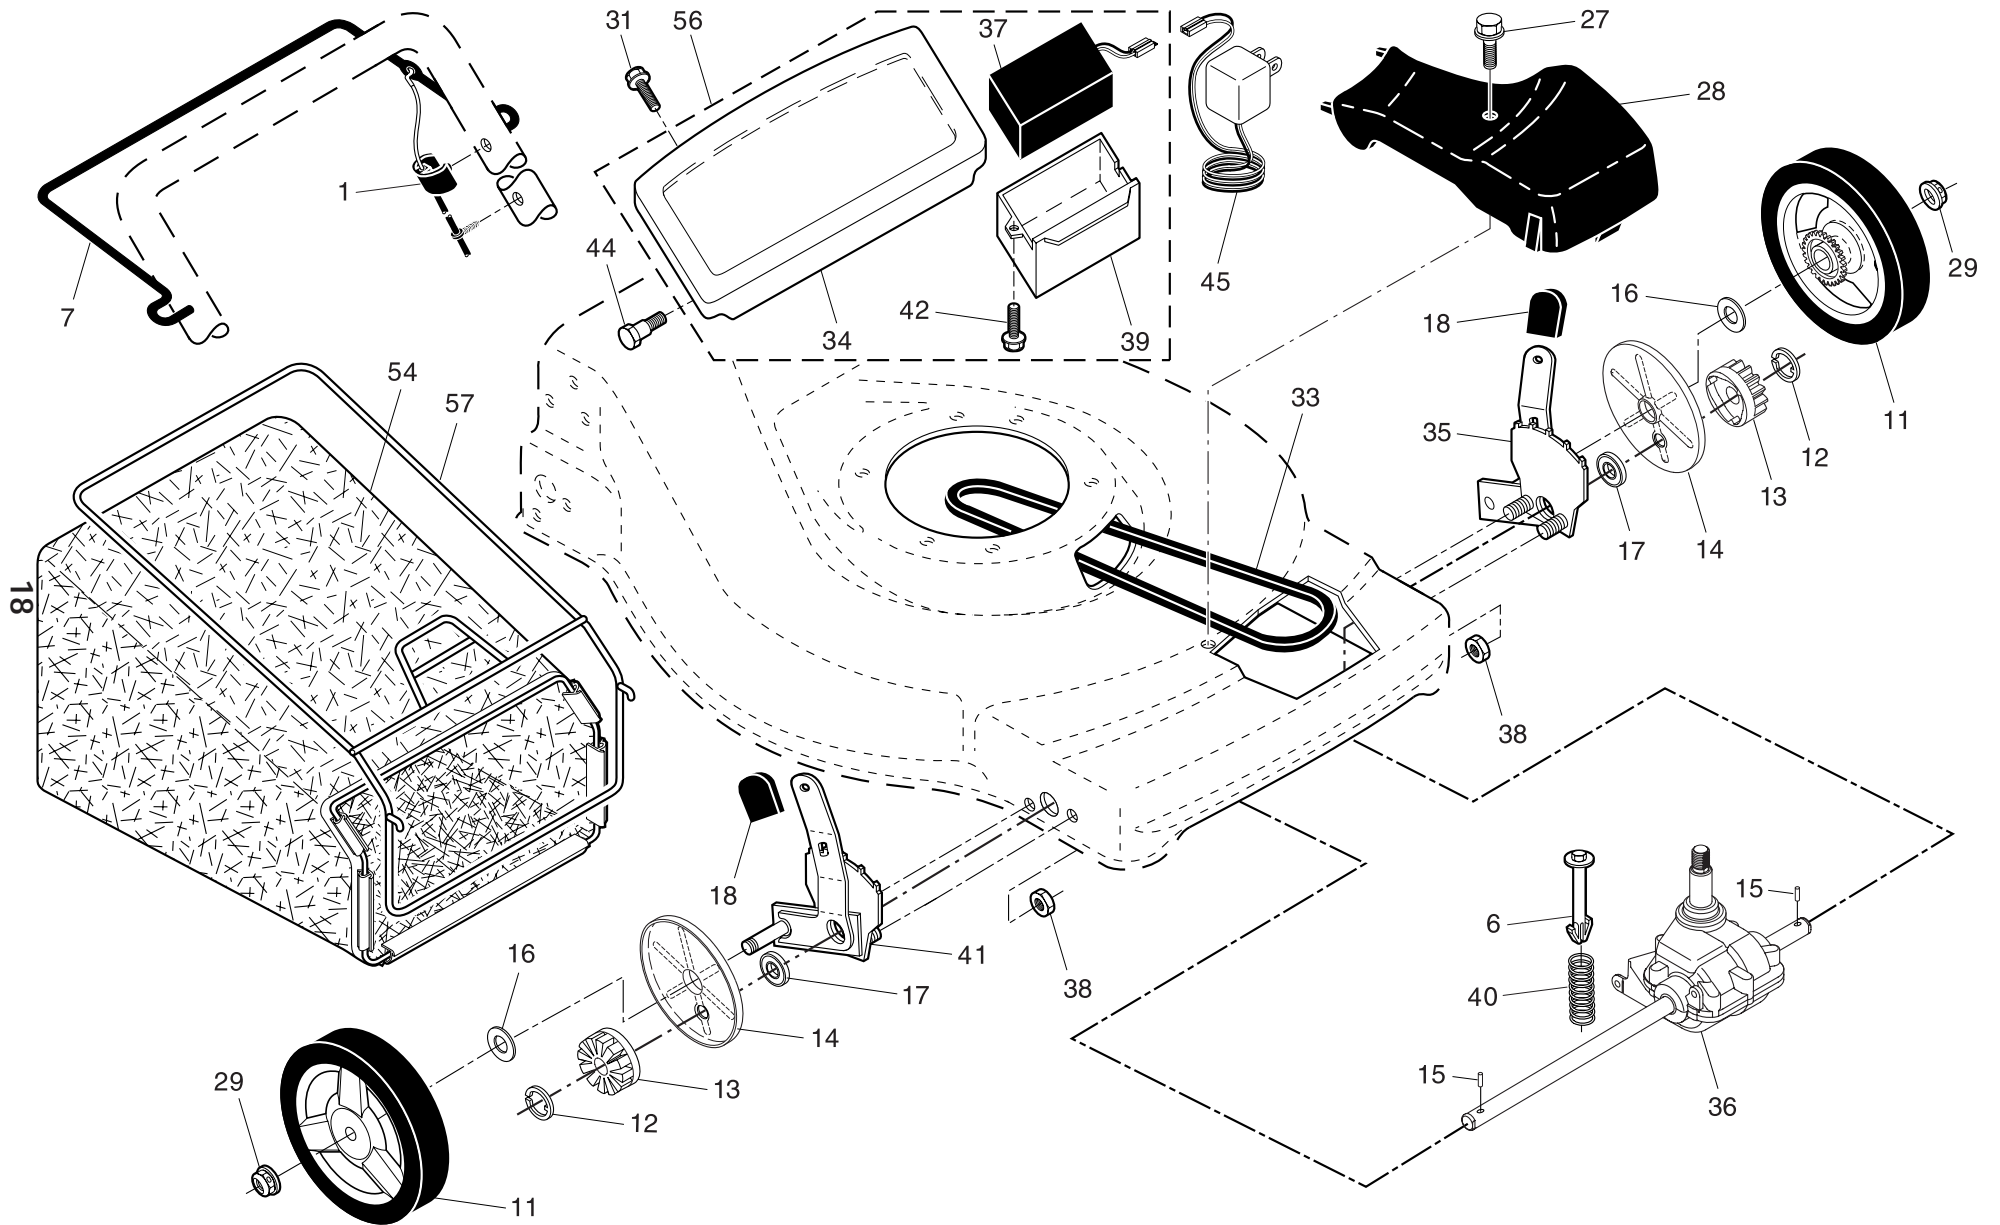

ROTARY LAWN MOWER - - MODEL NUMBER **62522FE** (96143004500) - PRODUCT NUMBER 961 43 00-45

ROTARY LAWN MOWER - - MODEL NUMBER 62522FE (96143004500) - PRODUCT NUMBER 961 43 00-45

19

KEY NO.	PART NO.	DESCRIPTION	KEY NO.	PART NO.	DESCRIPTION
1	532 19 46-53	Drive Control Cable	34	532 41 11-90	Trimplate
6	532 15 04-95	Retainer, Spring	35	532 42 42-01	Kit, Wheel Adjuster, LH (Includes Knob and Bearing)
7	532 19 90-93	Bar, Drive Control	36	532 41 52-26	Gear Case Assembly, Complete(includes pulley/nut)
11	532 41 10-81	Wheel & Tire Assembly	37	532 18 95-89	Battery
12	812 00 00-58	E-Ring	38	873 80 04-00	Locknut, Hex 1/4-20
13	532 40 38-49	Gear, Pinion	39	532 18 62-37	Box, Battery
14	532 18 94-03	Dust Cover	40	532 13 70-90	Spring
15	532 40 48-45	Pawl, Drive	41	532 42 42-00	Kit, Wheel Adjuster, RH (Includes Knob and Bearing)
16	532 06 77-25	Washer, Flat 3/8	42	817 41 13-08	Screw, Hex Head #13 x 1/2
17	532 19 10-39	Ball Bearing	44	532 17 55-51	Screw, Shoulder, Hex Head #10-28 x 5/8
18	532 70 10-37	Selector Knob	45	532 19 00-97	Charger, Battery
27	532 17 52-62	Pan Head Tapping Screw #10-24 x 2-3/4	54	532 42 46-94	Grassbag Assembly
28	532 41 91-95	Drive Cover	56	532 19 12-52	Trimplate / Battery / Battery Box Assembly
29	532 40 91-48	Locknut, Hex	57	532 41 19-52	Frame, Grassbag
31	532 14 18-41	Screw, Torx Pan Head #20			
33	532 14 65-27	V-Belt			

NOTE: All component dimensions given in U.S. inches. 1 inch = 25.4 mm

IMPORTANT: Use only Original Equipment Manufacturer (O.E.M.) replacement parts. Failure to do so could be hazardous, damage your lawn mower and void your warranty.