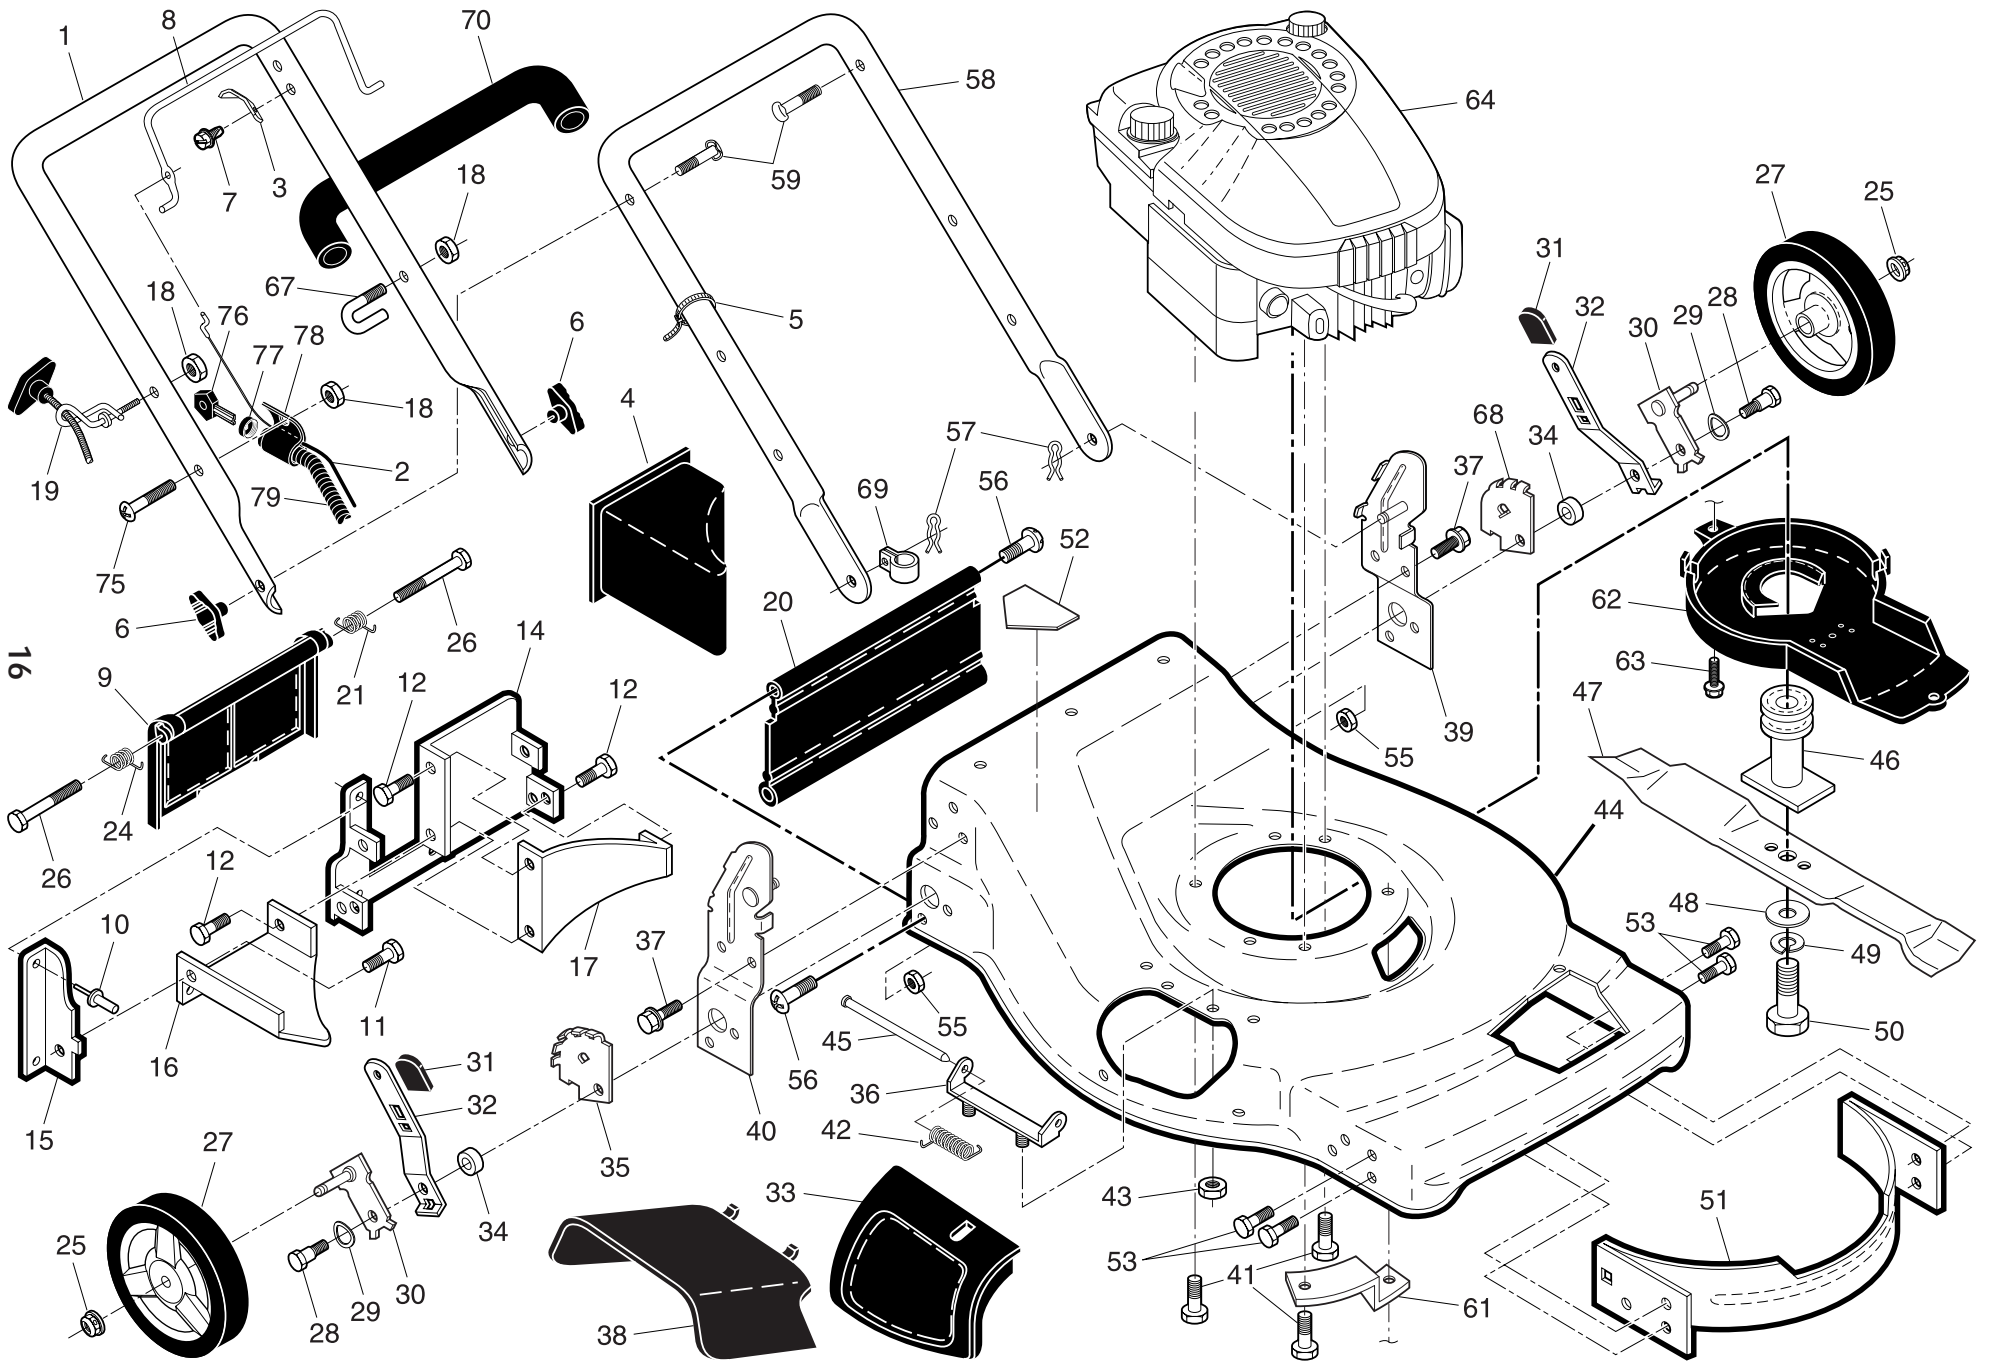

ROTARY LAWN MOWER - - MODEL NUMBER **62522FE** (96143004500) - PRODUCT NUMBER 961 43 00-45

ROTARY LAWN MOWER - - MODEL NUMBER **62522FE** (96143004500) - PRODUCT NUMBER 961 43 00-45

KEY NO.	PART NO.	DESCRIPTION	KEY NO.	PART NO.	DESCRIPTION
1	532 19 99-83	Upper Handle (Includes Foam Grip)	40	532 41 91-92	Handle Bracket Assembly, RH
2	532 40 19-94	Cable, Operator Presence	41	532 15 04-06	Screw, Hex Head, Threaded, Rolled 3/8-16 x 1-1/8
3	532 12 51-62	Bracket, Upstop	42	532 19 30-00	Spring, Torsion
4	532 16 66-49	Mulcher Plug	43	873 80 04-00	Nut, Hex, Nylock
5	532 06 64-26	Wire Tie	44	532 41 74-05	Kit, Lawn Mower Housing (Includes Key Numbers 14, 15 and 51)
6	532 19 19-38	Handle Knob	45	532 17 56-50	Rod, Hinge
7	532 75 06-34	Screw	46	532 18 91-79	Blade Adapter / Pulley
8	532 41 31-85	Control Bar	47	532 40 67-13	Blade, 22"
9	532 40 84-92	Rear Door Assembly	48	532 85 10-74	Washer, Hardened
10	532 12 84-15	Pop Rivet	49	532 85 02-63	Washer, Helical
11	532 15 00-50	Screw, Self-Tapping #10-24 x 5/8	50	532 85 10-84	Screw, Machine, Hex Head 3/8-24 x 1-3/8 Grade 8
12	817 06 04-10	Screw, Hex Hex Head, Sems 1/4-20 x 1/2	51	532 17 00-31	Front Baffle
14	532 19 70-76	Back Plate	52	532 40 47-63	Danger Decal
15	532 41 13-34	Side Baffle	53	817 60 04-06	Screw
16	532 17 71-33	Discharge Baffle	55	873 93 06-00	Nut, Hex
17	532 14 89-41	Rear Baffle	56	532 08 86-52	Screw, Hinge 1/4-20 x 1-1/4
18	532 13 20-04	Keys Locknut 1/4-20	57	532 05 17-93	Hairpin Cotter
19	532 19 47-88	Rope Guide	58	532 40 34-33	Lower Handle
20	532 41 31-60	Rear Skirt	59	532 19 15-74	Handle Bolt
21	532 40 54-21	Spring, Rear Door, LH	61	532 19 09-39	Bracket Debris Shield
24	532 40 54-23	Spring, Rear Door, RH	62	532 40 58-43	Debris Shield
25	532 40 91-48	Nut, Hex, Flanged	63	532 19 23-25	Screw, Debris Shield
26	532 18 41-93	Bolt, Rear Door	64	- - -	Engine, Briggs & Stratton, Model Number 122L05-1263-F1 (Order parts from Engine manufacturer)
27	532 41 08-31	Wheel & Tire Assembly, Rear	67	532 40 16-07	Clip, Packaging
28	532 17 47-19	Bolt, Shoulder 3/8-16 x 1	68	532 41 06-23	Wheel Adjusting Bracket, LH
29	532 40 16-30	Washer, Belleville	69	532 19 79-91	Clip, Cable
30	532 40 78-71	Axle Arm Assembly	70	532 18 63-62	Foam Grip
31	532 70 10-37	Selector Knob	75	532 18 61-59	Screw
32	532 40 64-28	Selector Spring	76	532 18 03-31	Key
33	532 19 70-29	Mulcher Door	77	532 19 48-48	Nut, Cap
34	532 40 16-29	Spacer	78	532 40 95-67	Key Start Switch
35	532 41 06-24	Wheel Adjusting Bracket, RH	79	532 40 95-67	Wiring Harness
36	532 17 57-35	Hinge Bracket Assembly	- -	532 40 47-64	Warning Decal (not shown)
37	817 00 05-12	Screw, Sems, Thread Cutting 5/16-18 x 3/4			
38	532 40 38-19	Discharge Deflector			
39	532 41 91-93	Handle Bracket Assembly, LH			

NOTE: All component dimensions given in U.S. inches. 1 inch = 25.4 mm

IMPORTANT: Use only Original Equipment Manufacturer (O.E.M.) replacement parts. Failure to do so could be hazardous, damage your lawn mower and void your warranty.