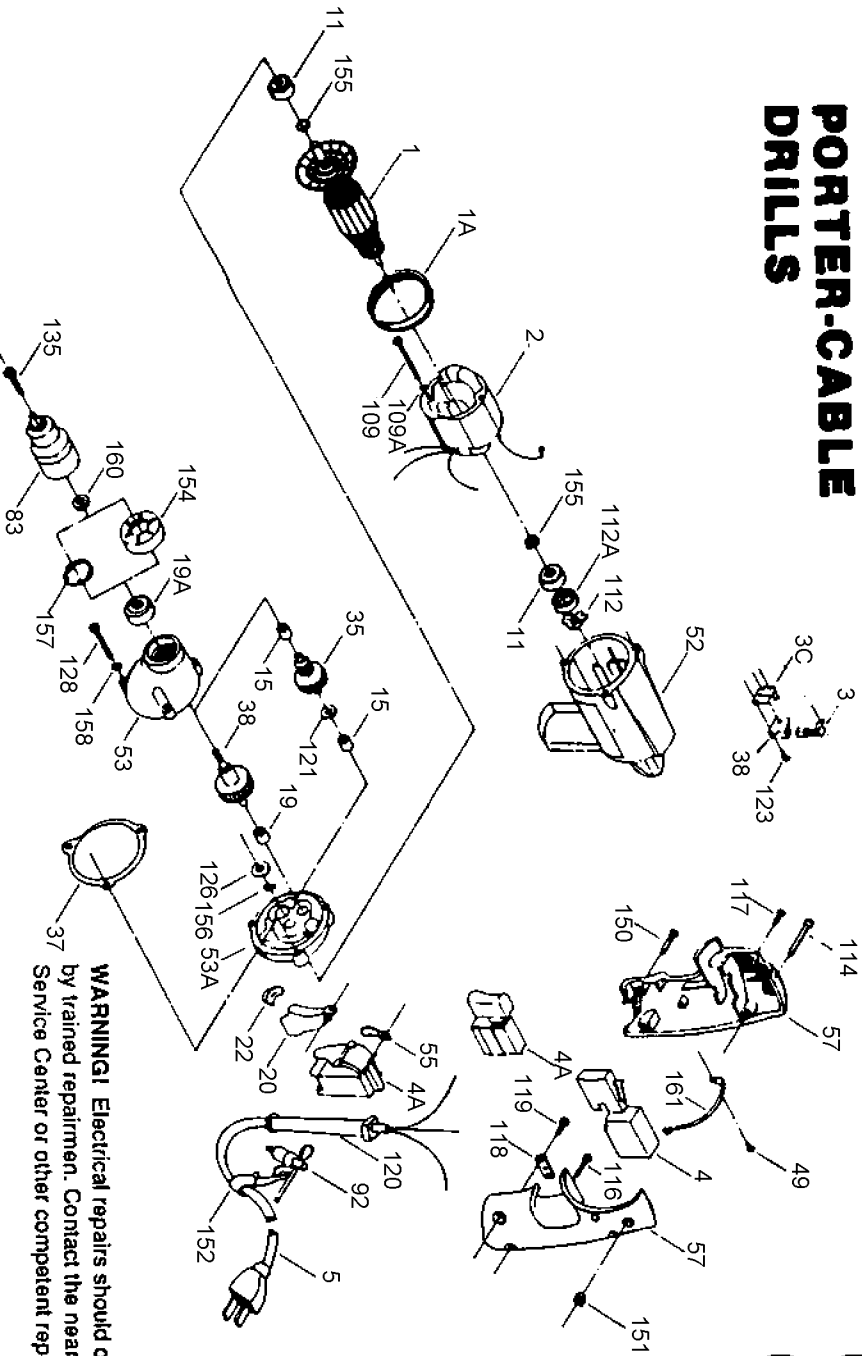

# PORTER-CABLE DRILLS

# 619 620 621

**WARNING!** Electrical repairs should only be attempted by trained repairmen. Contact the nearest Porter-Cable Service Center or other competent repair center.

## Parts List for 621 Type 5

Item Number	Part Number	Description	Qty Required
1	000000-00	No Longer Available	1
1	811350	BAFFLE	1
1	811531	FAN	1
2	000000-00	No Longer Available	1
3	N119739	BRUSH & SPRING	1
3	694301	BRUSH HOLDER	1
3	694298	BRUSH INSULATOR	1
4	000000-00	No Longer Available	1
5	695854	CORDSET	1
11	330003-85	BEARING	1
15	330004-00	BEARING,NEEDLE	1
19	330004-00	BEARING,NEEDLE	1
19	330003-17	BEARING,BALL	1
22	000000-00	No Longer Available	1
35	000000-00	No Longer Available	1
37	698609	GASKET	1
38	D697720	SPINDLE&GR.ASSY	1
49	864137	SCREW	1
52	000000-00	No Longer Available	1
53	697681	GEAR HSG ASSY	1
53	697684SV	INTERMEDIATE PLATE	1
55	000000-00	No Longer Available	1
57	698454	HANDLE ASSY	1
83	692074	CHUCK PKG.	1
92	826226	KEY	1
109	000000-00	No Longer Available	1
109	802214	WASHER-LCK INT	1

## Parts List for 621 Type 5

Item Number	Part Number	Description	Qty Required
112	842610	SPRING-PRELOAD	1
112	694432	BEARING MOUNT	1
114	865643	SCREW	1
116	859384	SCREW	1
117	000000-00	No Longer Available	1
118	861434	CORD CLAMP	1
119	859227	SCREW	1
120	810716	RELIEVER	1
121	848741	WASHER	1
123	860756	SCREW	1
126	852714	SLINGER	1
128	694015	SCREW	1
135	691667	CHUCK SCREW	1
150	000000-00	No Longer Available	1
151	000000-00	No Longer Available	1
152	905230	HOLDER-WRENCH	1
155	847564	SNAP RING	1
156	802851	O RING	1
157	859769	RET RING	1
158	802648	WASHER	1
159	000000-00	No Longer Available	1
160	861720	WASHER	1
161	000000-00	No Longer Available	1
800	000000-00	No Longer Available	1
800	801945	TUBE GREASE	1
800	801946	LUBE	1