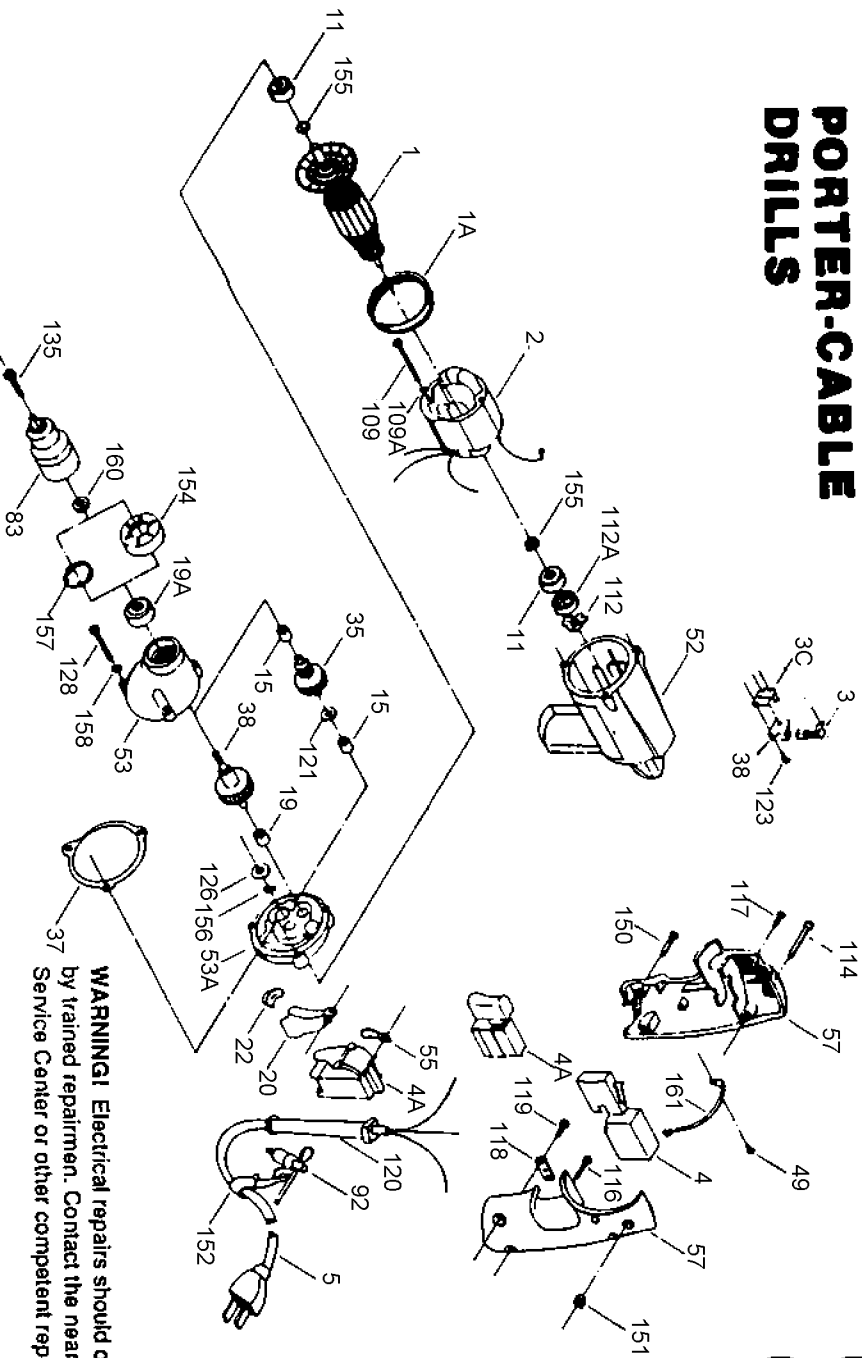

# PORTER-CABLE DRILLS

# 619 620 621

**WARNING!** Electrical repairs should only be attempted by trained repairmen. Contact the nearest Porter-Cable Service Center or other competent repair center.

## Parts List for 620 Type 1

Item Number	Part Number	Description	Qty Required
1	000000-00	No Longer Available	1
1	811350	BAFFLE	1
1	811531	FAN	1
2	000000-00	No Longer Available	1
3	000000-00	No Longer Available	1
4	000000-00	No Longer Available	1
5	000000-00	No Longer Available	1
11	330003-85	BEARING	1
15	848131	BEARING	1
19	000000-00	No Longer Available	1
19	330003-17	BEARING,BALL	1
35	000000-00	No Longer Available	1
37	698609	GASKET	1
38	000000-00	No Longer Available	1
49	864137	SCREW	1
52	000000-00	No Longer Available	1
53	000000-00	No Longer Available	1
53	000000-00	No Longer Available	1
57	000000-00	No Longer Available	1
83	692074	CHUCK PKG.	1
92	826226	KEY	1
109	000000-00	No Longer Available	1
112	842610	SPRING-PRELOAD	1
112	694432	BEARING MOUNT	1
114	865643	SCREW	1
116	859384	SCREW	1
117	000000-00	No Longer Available	1

## Parts List for 620 Type 1

Item Number	Part Number	Description	Qty Required
118	861434	CORD CLAMP	1
119	859227	SCREW	1
120	810716	RELIEVER	1
121	848741	WASHER	1
123	860756	SCREW	1
126	852714	SLINGER	1
128	000000-00	No Longer Available	1
135	691667	CHUCK SCREW	1
150	000000-00	No Longer Available	1
151	000000-00	No Longer Available	1
152	905230	HOLDER-WRENCH	1
154	000000-00	No Longer Available	1
155	847564	SNAP RING	1
156	802851	O RING	1
158	802648	WASHER	1
161	000000-00	No Longer Available	1
800	000000-00	No Longer Available	1
800	801945	TUBE GREASE	1
800	801946	LUBE	1