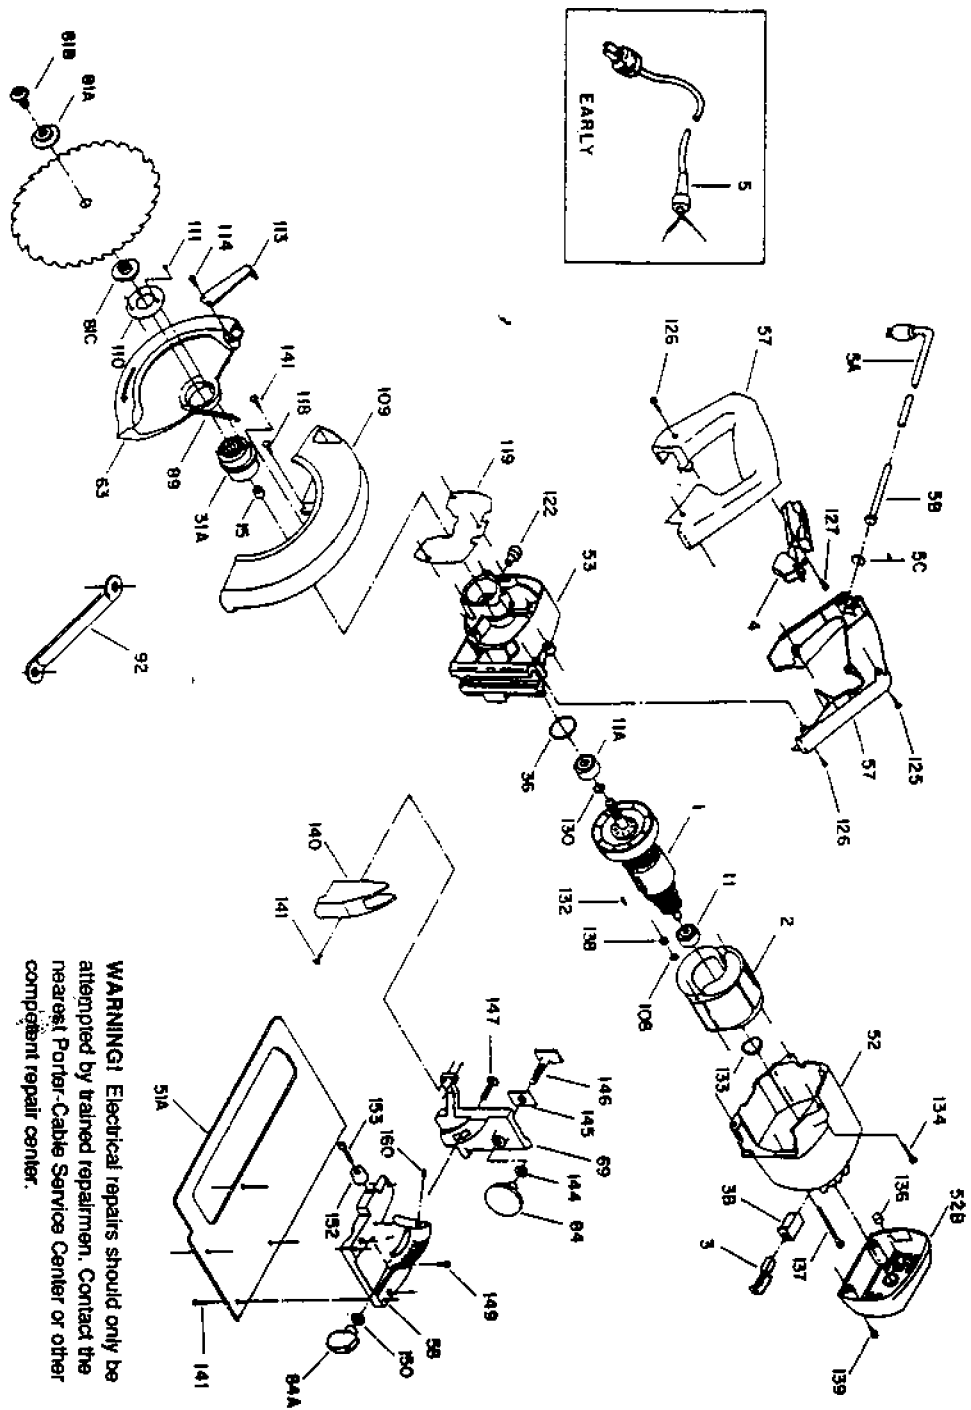

PORTER-CABLE SAW

617

WARNING! Electrical repairs should only be attempted by trained repairmen. Contact the nearest Porter-Cable Service Center or other competent repair center.

Parts List for 617 Type 3

Item Number	Part Number	Description	Qty Required
1	000000-00	No Longer Available	1
2	000000-00	No Longer Available	1
3	879553	BRUSH	2
3	000000-00	No Longer Available	1
4	5140066-98	SWITCH KIT	1
5	000000-00	No Longer Available	1
5	330079-98	CORD/10FT/14-2SJ	1
5	683784	TERMINAL	2
5	901266	STRAIN RELIEVER	1
5	847143	LOCK	1
11	330003-64	BALL BEARING	1
11	879010	BEARING	1
15	684188	BEARING	1
31	879670	GEAR & SHAFT	1
36	691594	O-RING	1
51	000000-00	No Longer Available	1
52	879565	MOTOR HOUSING	1
52	000000-00	No Longer Available	1
57	000000-00	No Longer Available	1
58	000000-00	No Longer Available	1
63	877565	TELE GUARD	1
69	000000-00	No Longer Available	1
81	801669	WASHER	1
81	695662	BLADE BOLT/WASHER	1
81	000000-00	No Longer Available	1
84	803674	KNOB	1
84	685902	KNOB	1