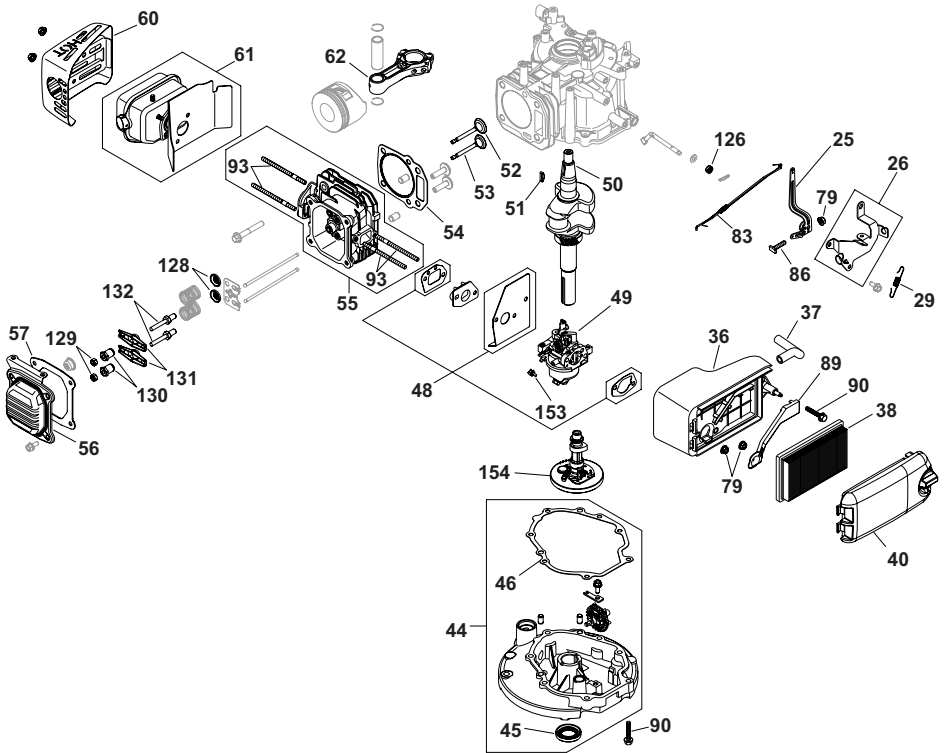

**NOTE:** All component dimensions given in U.S. inches. 1 inch = 25.4 mm

**IMPORTANT:** Use only Original Equipment Manufacturer (O.E.M.) replacement parts. Failure to do so could be hazardous, damage your lawn mower and void your warranty.