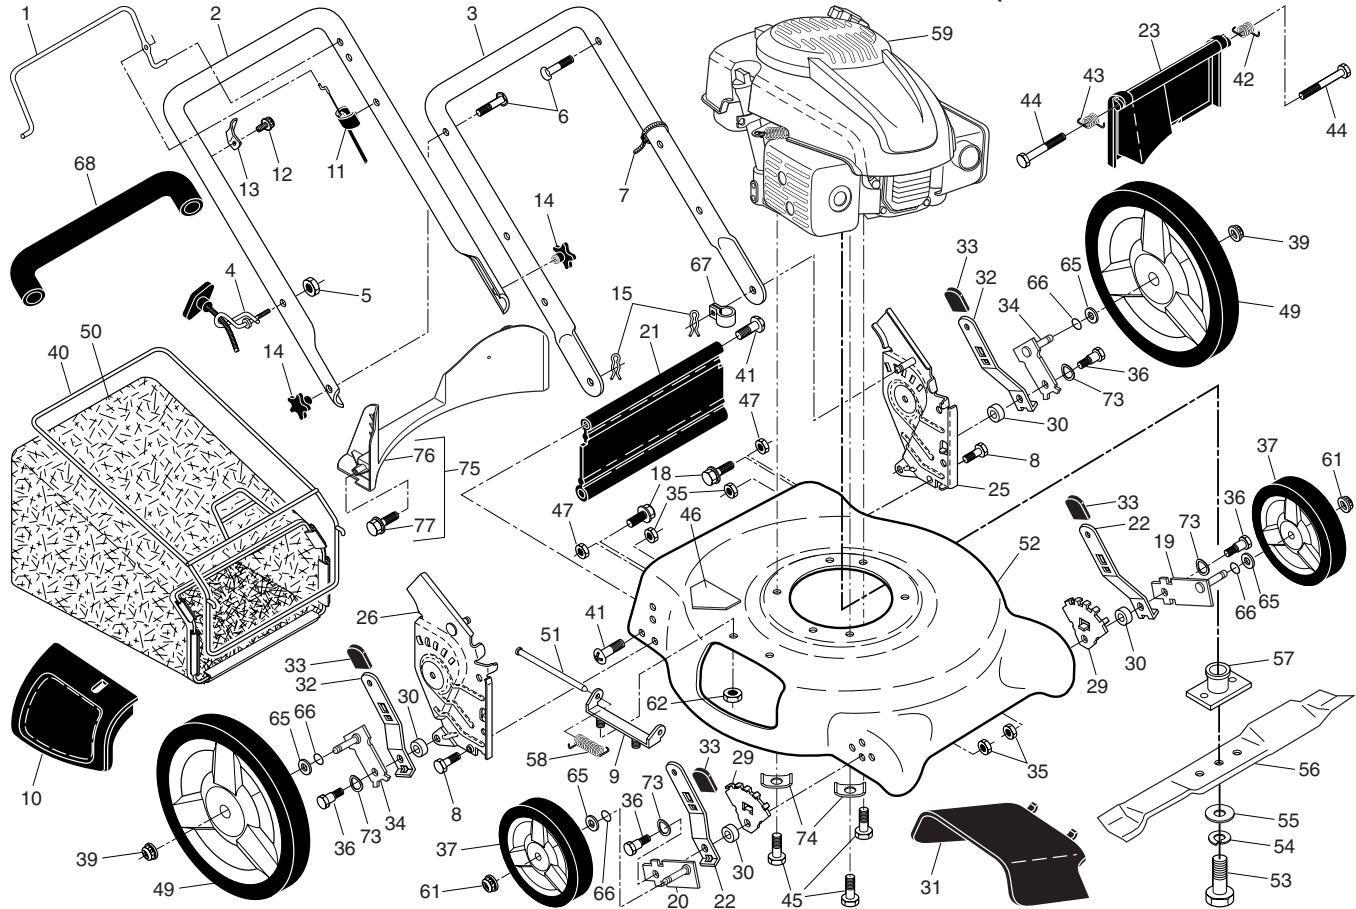

# HUSQVARNA ROTARY LAWN MOWER - - MODEL NUMBER 917.384510 (PRODUCT NUMBER 6021P)

34

REPAIR PARTS

**NOTE:** All component dimensions given in U.S. inches. 1 inch = 25.4 mm

**IMPORTANT:** Use only Original Equipment Manufacturer (O.E.M.) replacement parts. Failure to do so could be hazardous, damage your lawn mower and void your warranty.