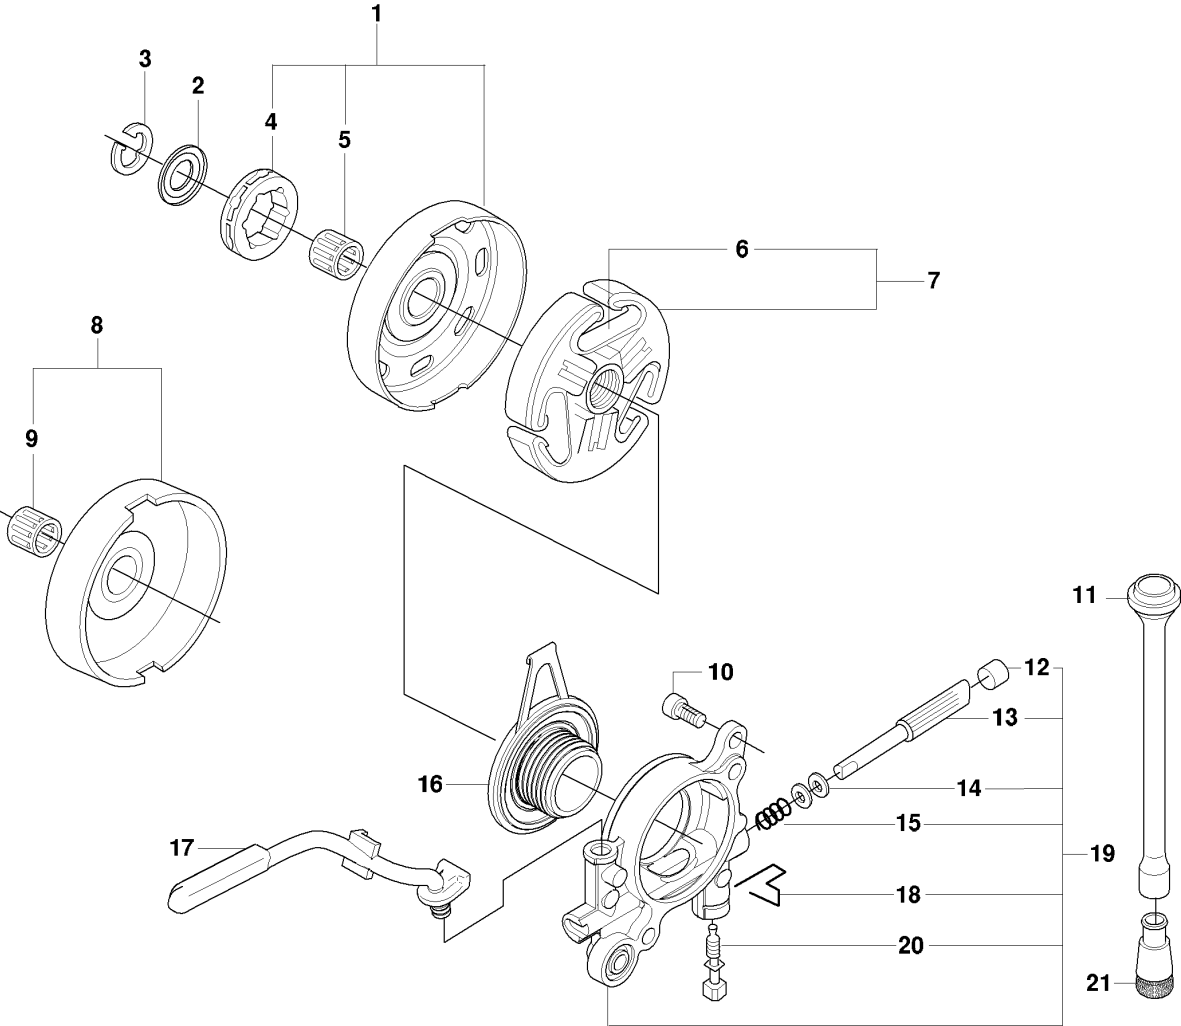

SPARE PARTS LIST

CHAIN SAWS

570, 570 EPA, from 2009-01 -

A2 570, 576XP

CLUTCH COVER

570, 570 EPA, from 2009-01 -

Ref	Part no.	Description	Remark	Qty	Kit
1	537 03 38-03	LABEL		1	
2	503 76 29-02	CHIP GUARD		1	
3	503 89 70-01	SLEEVE		1	
4	503 21 28-10	SCREW CCRPANT		1	
5	537 03 35-01	CLUTCH COVER ASSY		1	
5	537 03 35-04	CLUTCH COVER ASSY		1	
6	503 23 00-66	WASHER		1	
7	537 07 95-01	WORM SCREW		1	
8	503 99 83-01	PAWL		1	
9	537 01 74-01	BEARING SLEEVE		1	
10	740 48 07-02	O-RING		1	
11	503 23 00-63	WASHER		1	
12	537 07 94-01	WORM WHEEL		1	
13	537 01 68-01	COVER		1	
14	503 21 28-10	SCREW CCRPANT		2	
15	537 04 41-02	CHAIN TENSIONER		1	
16	501 51 72-01	CHAIN GUIDE		1	
17	503 22 00-01	HEXAGON NUT FLANGE		2	
18	503 21 28-10	SCREW CCRPANT		1	
19	503 71 97-01	SPIKE OUTER		1	

B 570, 576XP

CLUTCH & OIL PUMP

570, 570 EPA, from 2009-01 -

Ref	Part no.	Description	Remark	Qty	Kit
1	502 44 04-02	CLUTCH DRUM		1	
1	502 44 04-03	CLUTCH DRUM		1	
2	503 75 24-01	WASHER		1	
3	503 27 21-01	E-CLIP		1	
4	501 59 80-02	RIM		1	
4	505 30 36-61	RIM		1	
5	503 43 20-01	NEEDLE HOLDER		1	
6	537 36 06-01	CLUTCH SPRING		3	
7	503 74 44-05	CLUTCH ASSY		1	
8	503 86 17-03	CLUTCH DRUM		1	
9	503 43 20-01	NEEDLE HOLDER		1	
10	503 20 53-01	SCREW IHSCM		2	
11	501 89 53-01	OIL HOSE		1	
12	503 62 49-01	SEALING PLUG		1	
13	503 52 15-01	PUMP PISTON		1	
14	503 23 00-04	WASHER		2	
15	501 61 58-01	SPRING		1	
16	537 20 78-04	PUMP PINION		1	
17	537 20 91-01	OIL PRESSURE HOSE		1	
18	503 81 30-01	SPRING		1	
19	503 52 13-03	OIL PUMP ASSY		1	
20	503 81 13-01	PIN SCREW		1	
21	501 54 41-02	OIL SCREEN		1	