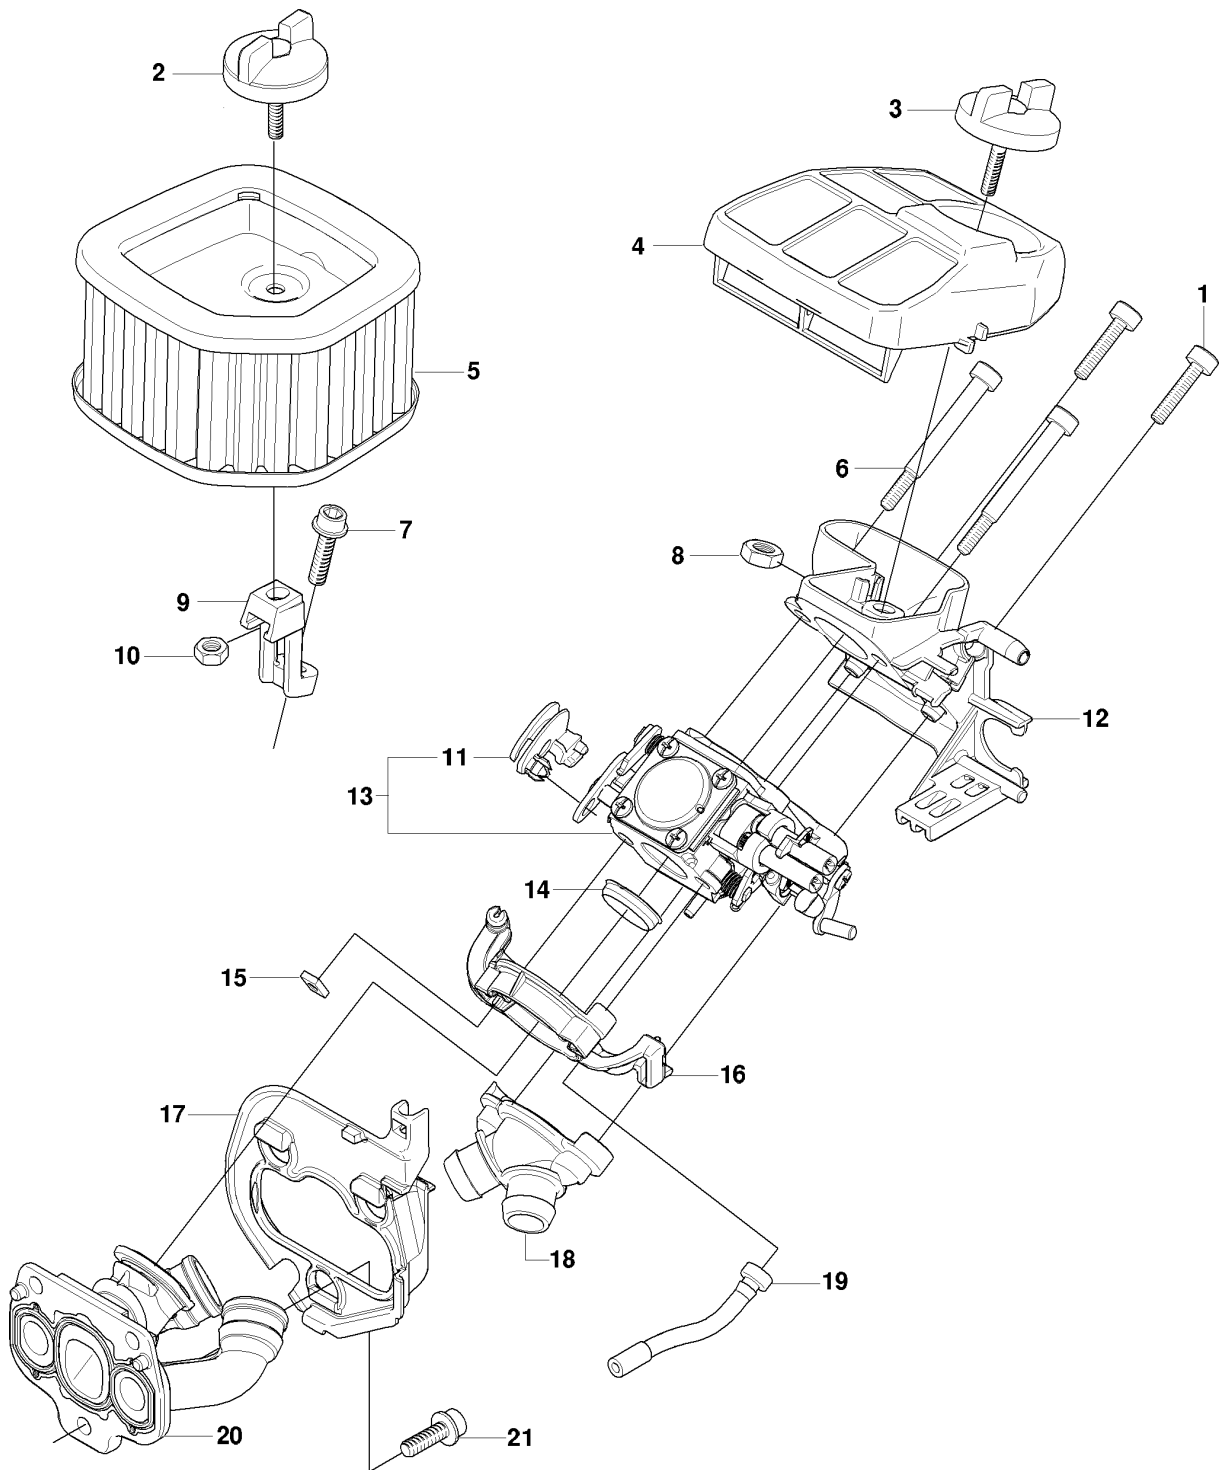

F 570, 576XP

CARBURETOR & AIR FILTER

570, 570 EPA, from 2009-01 -

Ref	Part no.	Description	Remark	Qty	Kit
1	503 20 25-20	SCREW IHSCM		2	
2	537 21 32-01	KNOB		1	
3	537 21 32-01	KNOB		1	
4	537 20 66-01	AIR FILTER ASSY		1	
4	537 20 66-02	AIR FILTER ASSY		1	
4	537 20 66-03	AIR FILTER ASSY		1	
5	537 20 75-01	AIR FILTER		1	
5	537 20 75-02	AIR FILTER		1	
5	537 20 75-03	AIR FILTER		1	
6	503 20 39-01	SCREW IHSCM		2	
7	503 21 26-16	SCREW IHPANM		1	
8	731 23 14-01	HEXAGON NUT		1	
9	537 21 04-01	ADAPTER		1	
10	731 23 14-01	HEXAGON NUT		1	
11	537 21 37-01	LEVER		1	
12	537 20 50-01	FILTER HOLDER		1	
13	544 19 98-01	CARBURETTOR		1	
14	537 20 46-01	SUPPORT SLEEVE		1	
15	503 22 65-03	SQUARE NUT		2	
16	537 20 45-01	FLANGE		2	
17	537 20 47-01	INSULATION WALL		1	
18	537 20 49-01	FLANGE		1	
19	537 20 37-01	IMPULSE HOSE		1	
20	537 20 43-01	INLET PIPE		1	
20	585 48 43-01	INLET PIPE	Cold resistant Spare part only	1	
21	503 20 02-16	SCREW IHSCFM		3