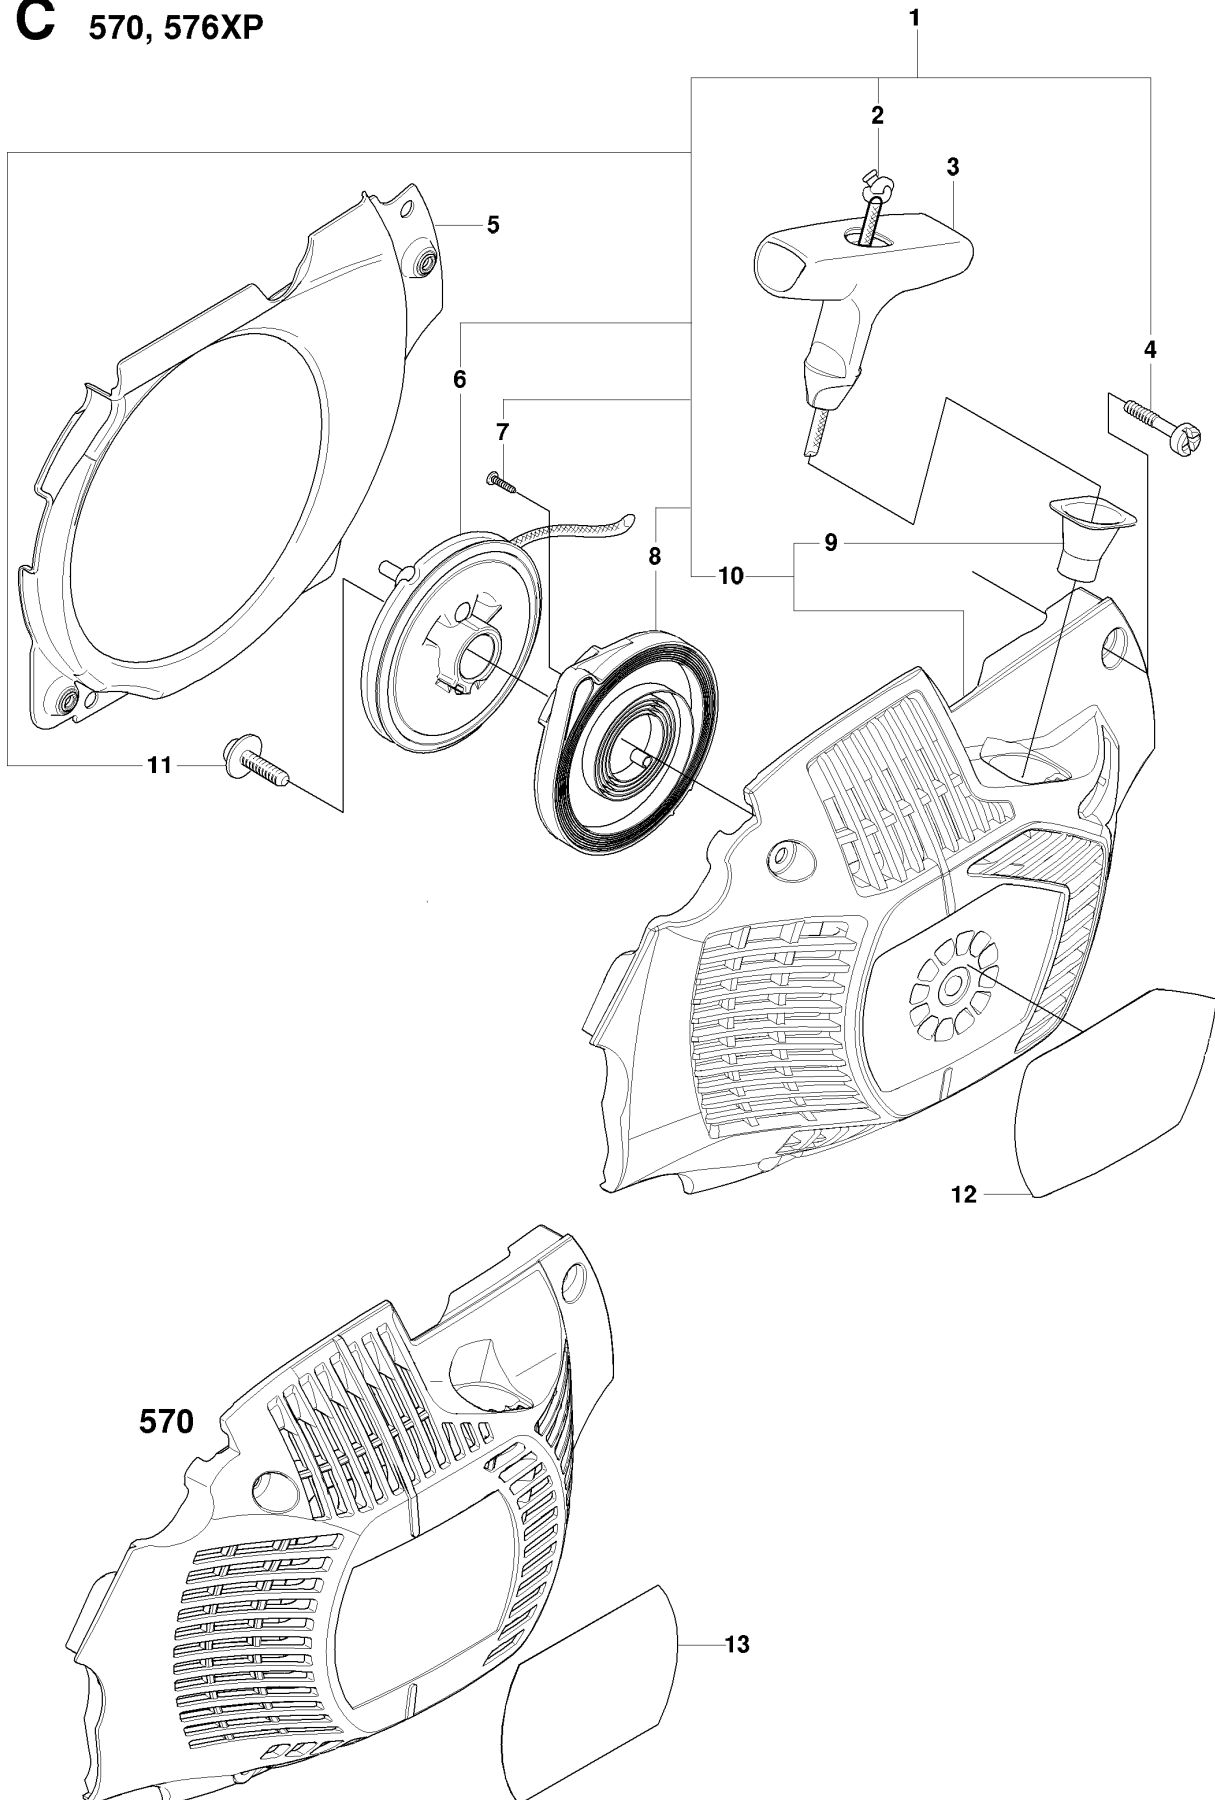

C 570, 576XP

STARTER

570, 570 EPA, from 2009-01 -

Ref	Part no.	Description	Remark	Qty	Kit
1	504 04 55-02	STARTER ASSY		1	
1	537 20 29-02	STARTER		1	
2	505 30 51-25	STARTER CORD		1	
3	537 23 25-01	STARTER HANDLE		1	
4	544 08 03-01	SCREW CIHPANMO		4	
5	537 20 26-01	AIR CONDUCTOR		1	
6	537 20 24-01	STARTER PULLEY ASSY		1	
7	503 21 28-13	SCREW CCRPANT		2	
8	537 28 34-01	SPRING CASSETTE ASSY		1	
9	537 28 32-01	REINFORCEMENT SLEEVE		1	
10	504 04 54-01	STARTER HOUSING		1	
10	537 20 23-01	STARTER HOUSING		1	
11	503 20 52-16	SCREW IHST		1	
12	504 09 41-01	LABEL		1	
12	504 09 41-02	LABEL		1	
13	537 21 21-02	LABEL		1